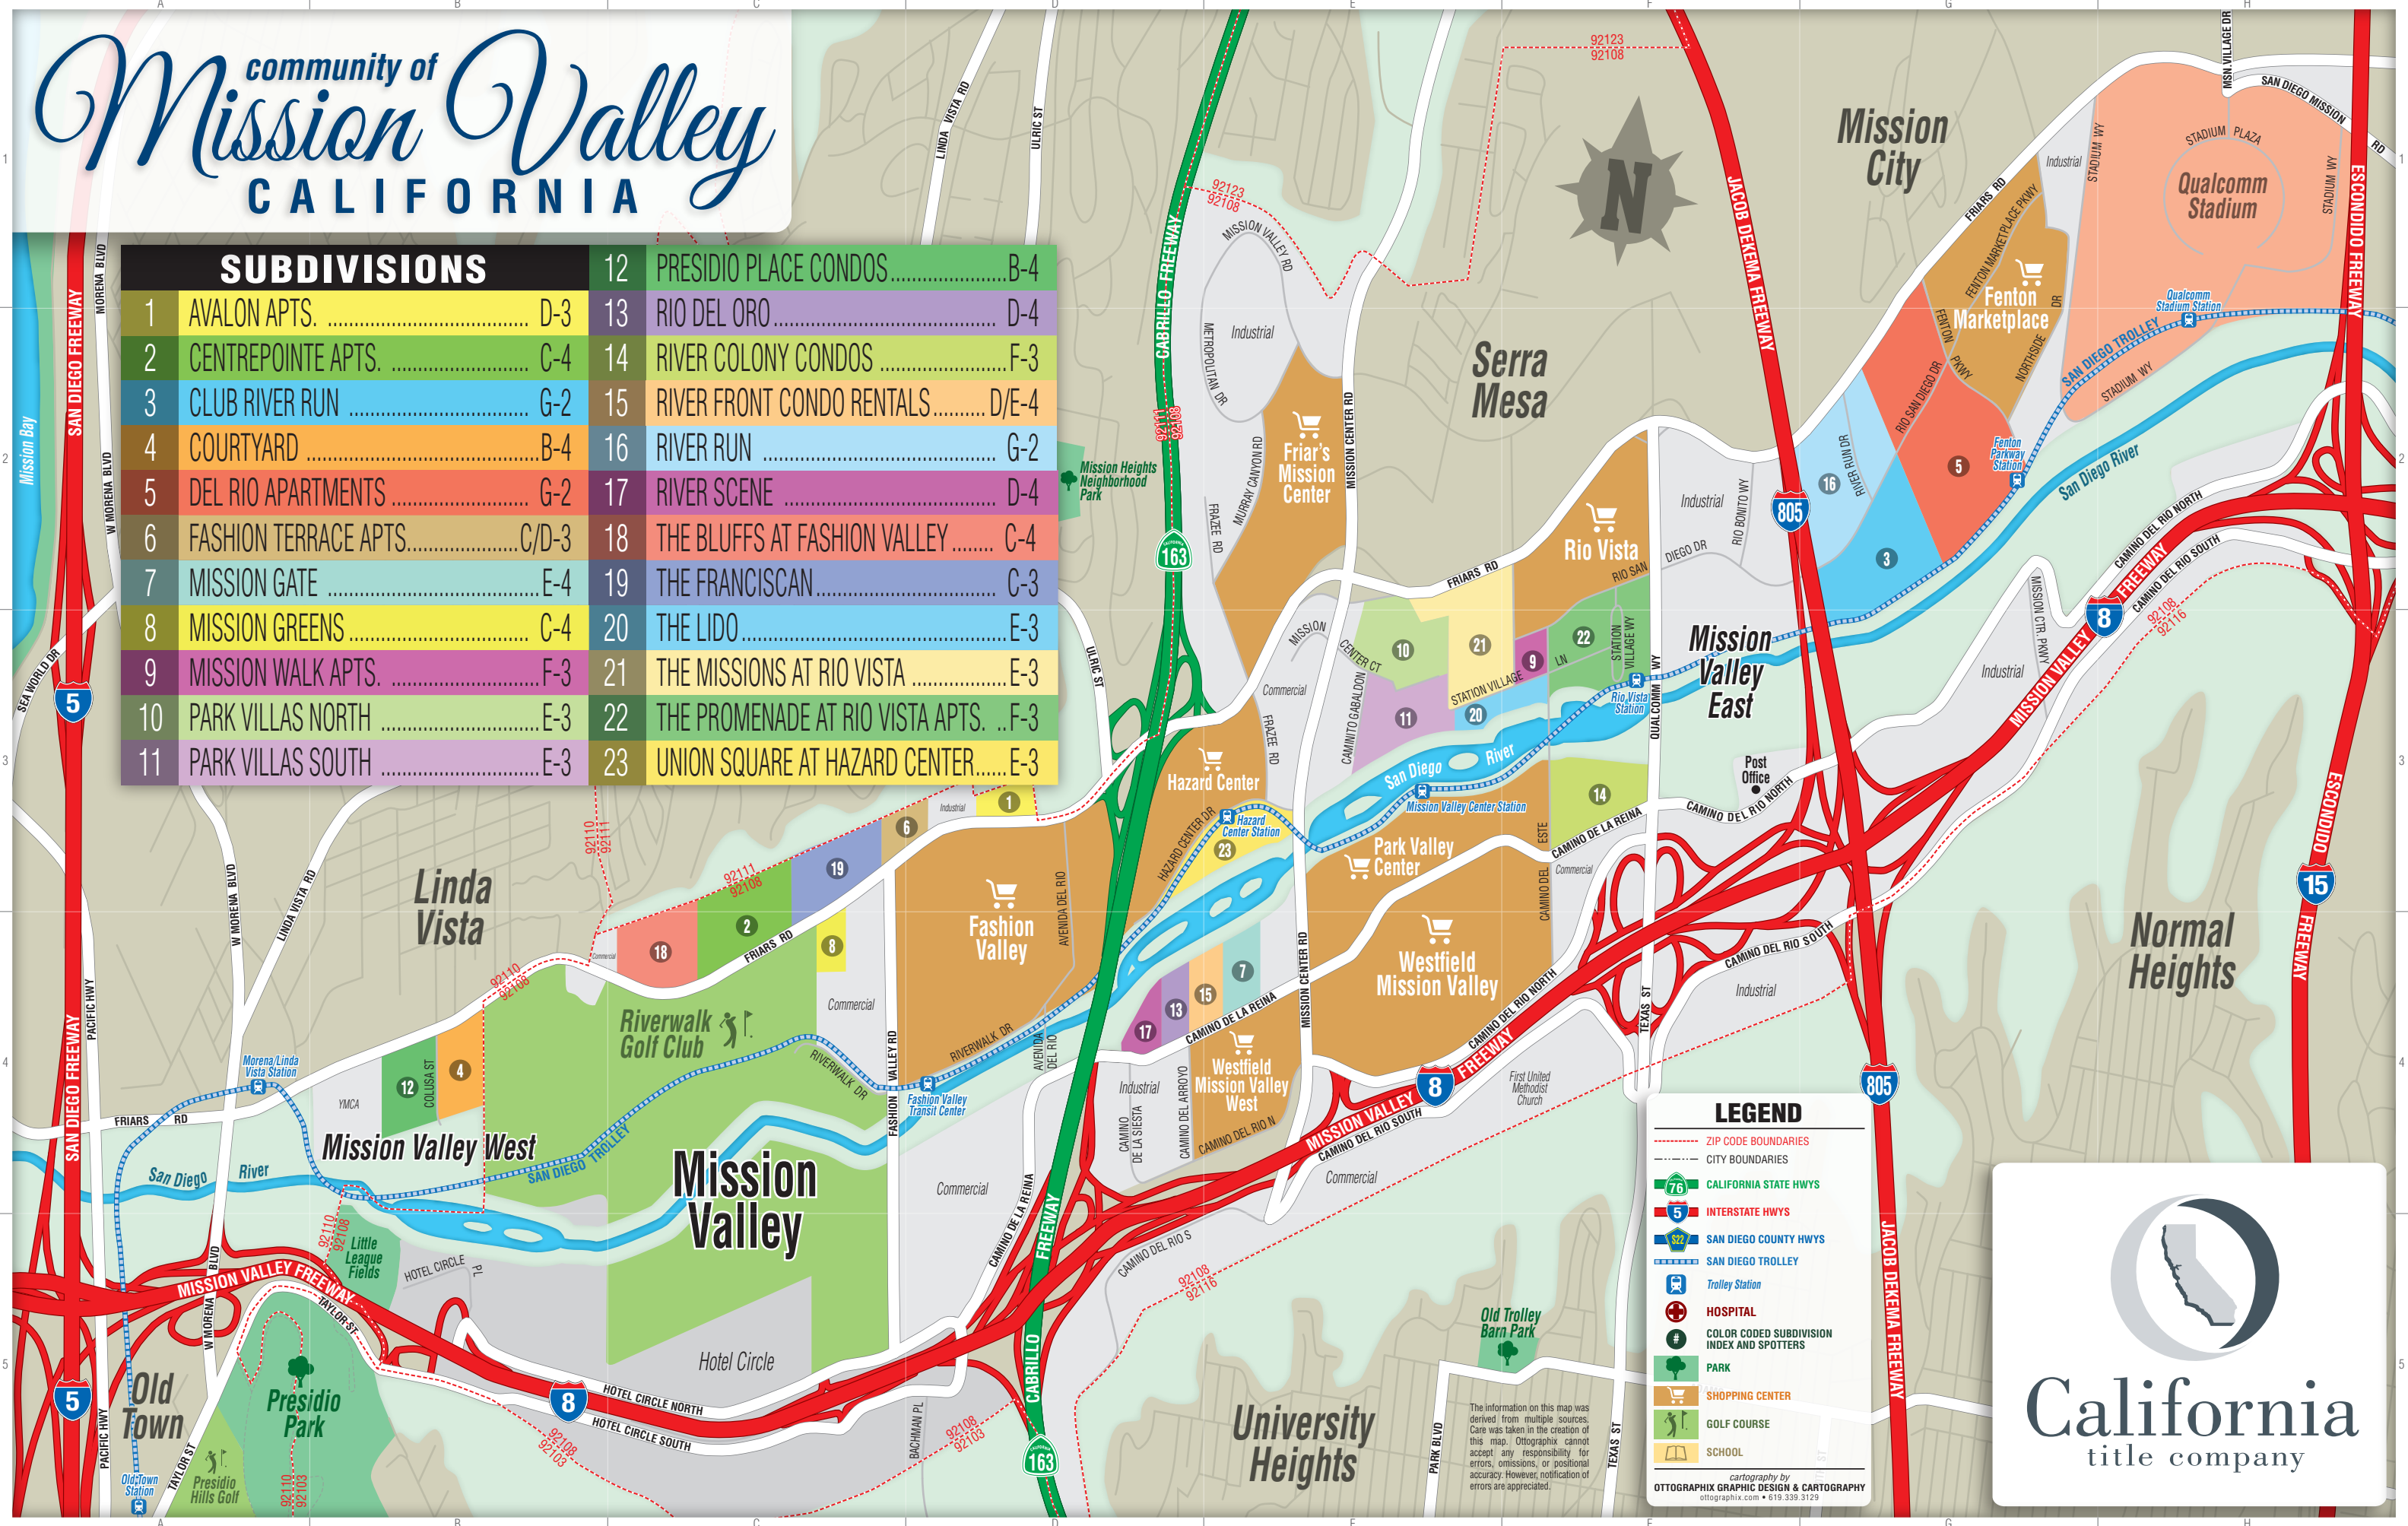

community of Mission Valley CALIFORNIA

SUBDIVISIONS		12	PRESIDIO PLACE CONDOS	B-4	
1	AVALON APTS.	D-3	13	RIO DEL ORO	D-4
2	CENTREPOINTE APTS.	C-4	14	RIVER COLONY CONDOS	F-3
3	CLUB RIVER RUN	G-2	15	RIVER FRONT CONDO RENTALS	D/E-4
4	COURTYARD	B-4	16	RIVER RUN	G-2
5	DEL RIO APARTMENTS	G-2	17	RIVER SCENE	D-4
6	FASHION TERRACE APTS.	C/D-3	18	THE BLUFFS AT FASHION VALLEY	C-4
7	MISSION GATE	E-4	19	THE FRANCISCAN	C-3
8	MISSION GREENS	C-4	20	THE LIDO	E-3
9	MISSION WALK APTS.	F-3	21	THE MISSIONS AT RIO VISTA	E-3
10	PARK VILLAS NORTH	E-3	22	THE PROMENADE AT RIO VISTA APTS.	F-3
11	PARK VILLAS SOUTH	E-3	23	UNION SQUARE AT HAZARD CENTER	E-3

LEGEND

- ZIP CODE BOUNDARIES
- CITY BOUNDARIES
- CALIFORNIA STATE HWYS
- INTERSTATE HWYS
- SAN DIEGO COUNTY HWYS
- SAN DIEGO TROLLEY
- Trolley Station
- HOSPITAL
- COLOR CODED SUBDIVISION INDEX AND SPOTTERS
- PARK
- SHOPPING CENTER
- GOLF COURSE
- SCHOOL

cartography by
OTTOGRAPHIX GRAPHIC DESIGN & CARTOGRAPHY
otto-graphix.com • 619.339.3129

California
title company