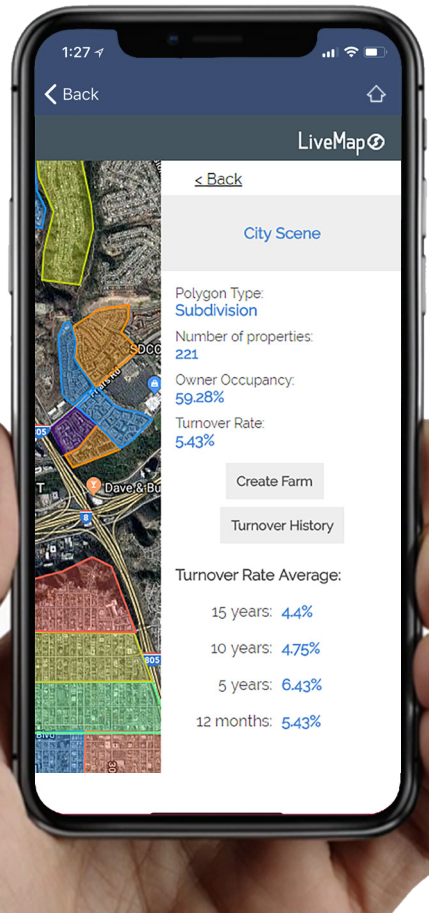

CREATING FARMS JUST GOT EASIER WITH TURNOVER HISTORY

NEW! TURNOVER HISTORY

Our CTC mobile apps and websites now have Turnover History enabled when creating farms!

Quickly view the 15 year, 10 year, 5 year, and 1 year average turnover rate for the area you're prospecting. Turnover History is available in Walking Farms, Polygon Farms, and our Live Map tool. Discover trends in your area faster than ever before!