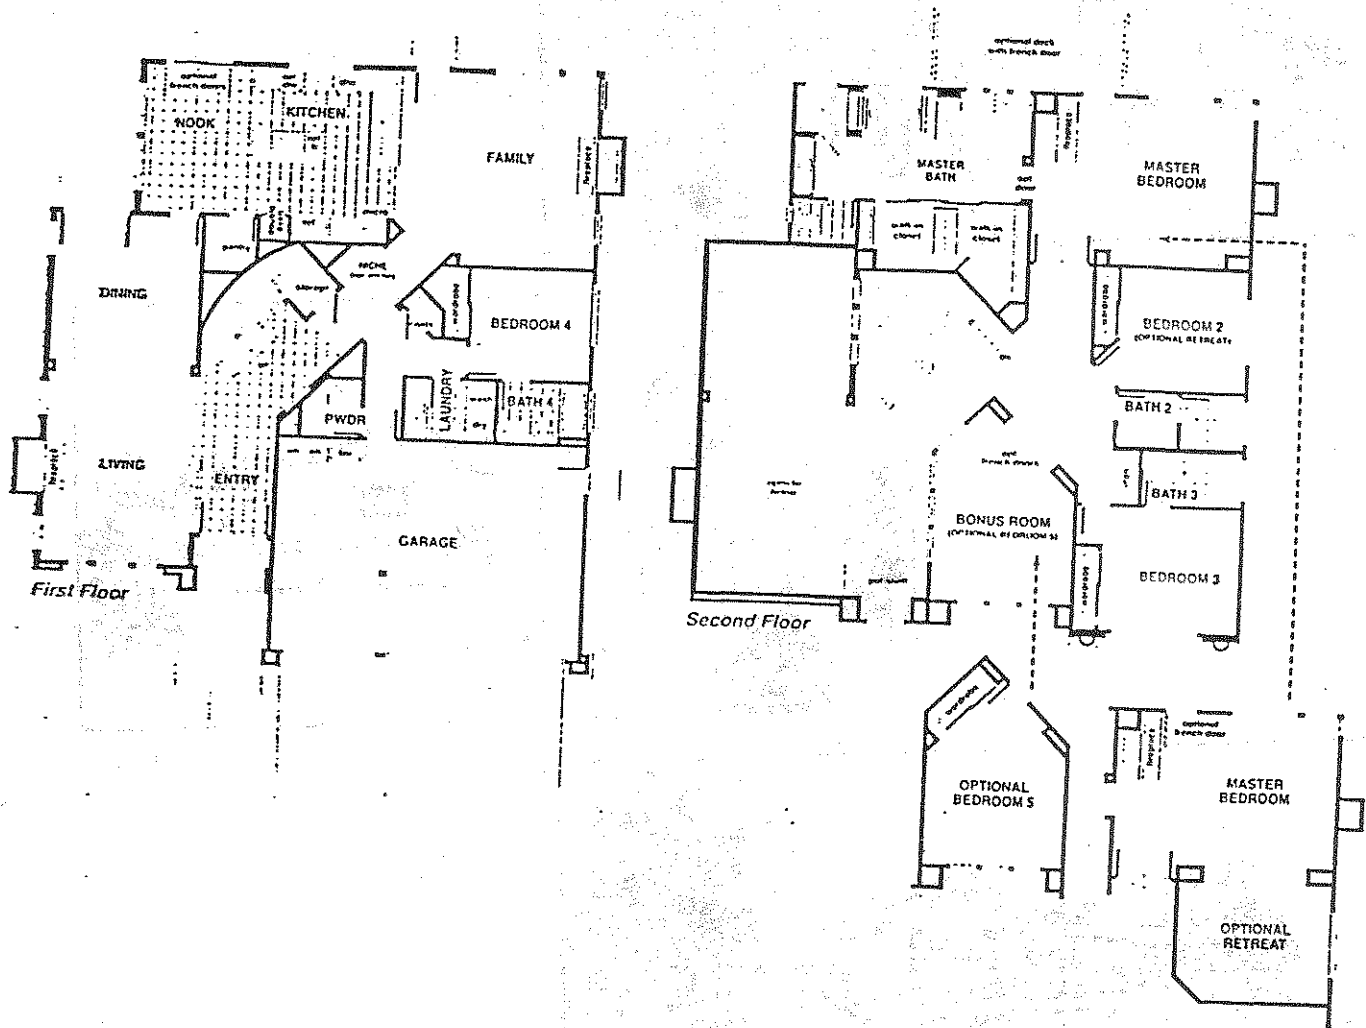

The Promontory

at Santa Fe Summit

The Promontory Plan One

Model: Plan One AR
Four Bedrooms, Den, Four Baths
Approximately 3,157 Square Feet
(Available with four or five bedrooms from 2,901 to 3,157 square feet)

The Promontory Plan Two

Model: Plan Two B
Four Bedrooms, Bonus Room, Four & One-half Baths
Approximately 3,438 Square Feet
(Available with five bedrooms)

The Promontory Plan Three

Plan Three A (not modeled)
Four Bedrooms, Master Suite & Retreat, Bonus Room, Four & One-half Baths
Approximately 3,728 Square Feet
(Available with five bedrooms)

The Promontory Plan Four

Model: Plan Four CR
Four Bedrooms, Library, Master Suite & Retreat, Bonus Room, Four & One-half Baths
Approximately 4,015 Square Feet
(Available with five bedrooms)