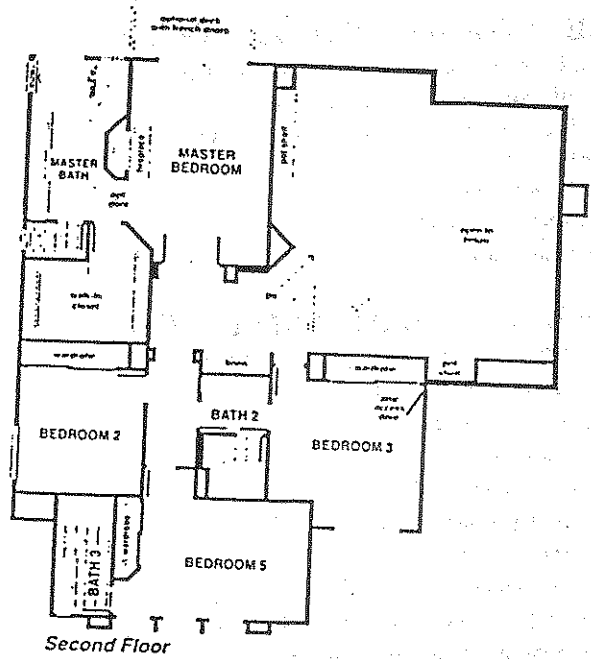

The Promontory

at Santa Fe Summit

The Promontory Plan One

Model: Plan One AR
Four Bedrooms, Den, Four Baths
Approximately 3,157 Square Feet
(Available with four or five bedrooms from 2,901 to 3,157 square feet)

The Promontory Plan Two

Model: Plan Two B
Four Bedrooms, Bonus Room, Four & One-half Baths
Approximately 3,438 Square Feet
(Available with five bedrooms)

The Promontory Plan Three

Plan Three A (not modeled)
Four Bedrooms, Master Suite & Retreat, Bonus Room, Four & One-half Baths
Approximately 3,728 Square Feet
(Available with five bedrooms)

The Promontory Plan Four

Model: Plan Four CR
Four Bedrooms, Library, Master Suite & Retreat, Bonus Room, Four & One-half Baths
Approximately 4,015 Square Feet
(Available with five bedrooms)