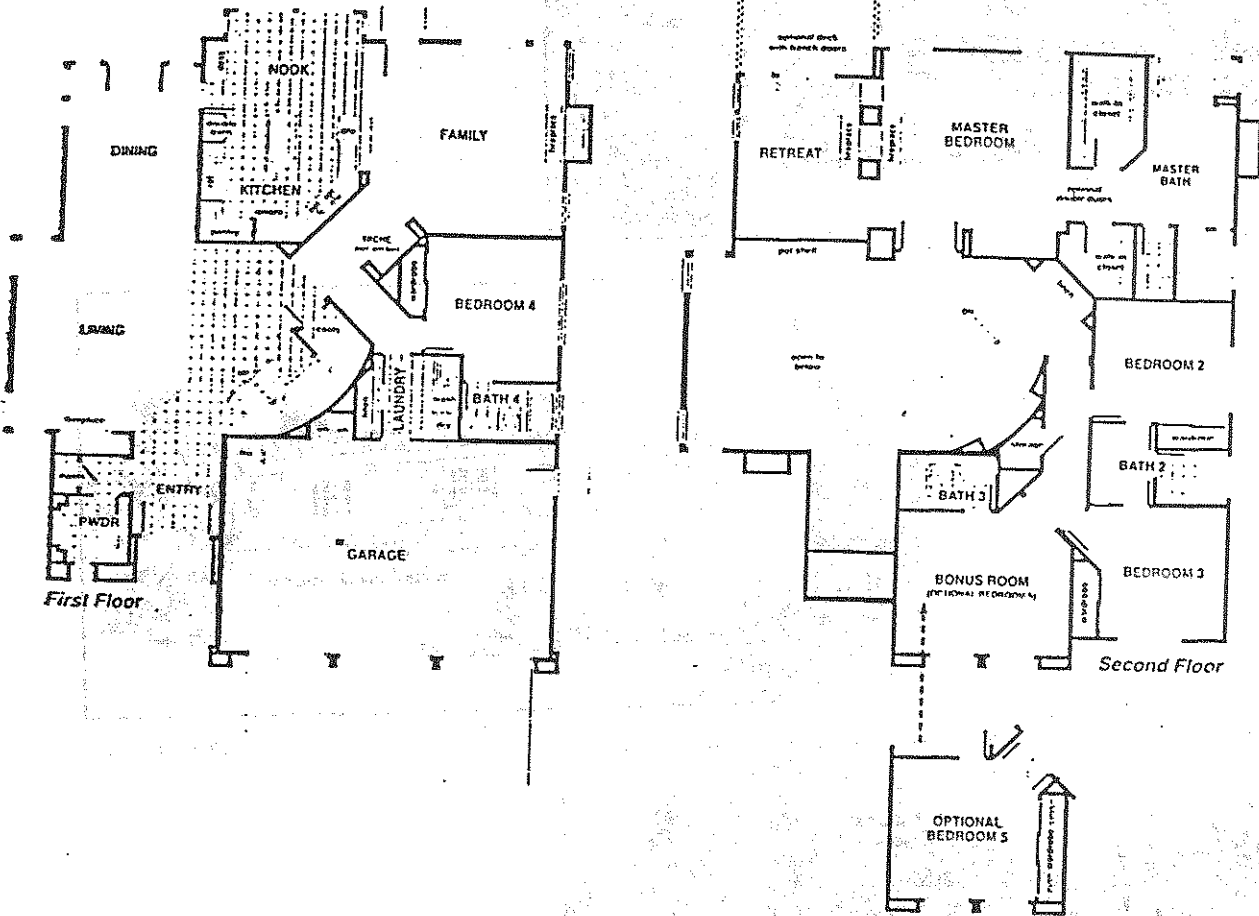

The Promontory

at Santa Fe Summit

The Promontory Plan One

Model: Plan One AR
Four Bedrooms, Den, Four Baths
Approximately 3,157 Square Feet
(Available with four or five bedrooms from 2,901 to 3,157 square feet)

The Promontory Plan Two

Model: Plan Two B
Four Bedrooms, Bonus Room, Four & One-half Baths
Approximately 3,438 Square Feet
(Available with five bedrooms)

The Promontory Plan Three

Plan Three A (not modeled)
Four Bedrooms, Master Suite & Retreat, Bonus Room, Four & One-half Baths
Approximately 3,728 Square Feet
(Available with five bedrooms)

The Promontory Plan Four

Model: Plan Four CR
Four Bedrooms, Library, Master Suite & Retreat, Bonus Room, Four & One-half Baths
Approximately 4,015 Square Feet
(Available with five bedrooms)