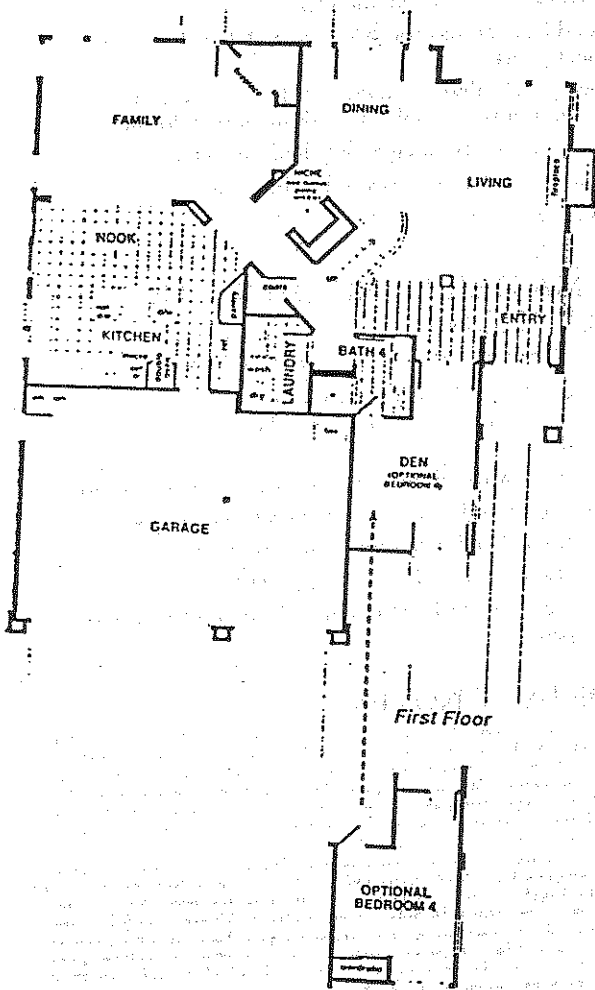

The Promontory

at Santa Fe Summit

The Promontory Plan One

Model: Plan One AR
Four Bedrooms, Den, Four Baths
Approximately 3,157 Square Feet
(Available with four or five bedrooms from 2,901 to 3,157 square feet)

The Promontory Plan Two

Model: Plan Two B
Four Bedrooms, Bonus Room, Four & One-half Baths
Approximately 3,438 Square Feet
(Available with five bedrooms)

The Promontory Plan Three

Plan Three A (not modeled)
Four Bedrooms, Master Suite & Retreat, Bonus Room, Four & One-half Baths
Approximately 3,728 Square Feet
(Available with five bedrooms)

The Promontory Plan Four

Model: Plan Four CR
Four Bedrooms, Library, Master Suite & Retreat, Bonus Room, Four & One-half Baths
Approximately 4,015 Square Feet
(Available with five bedrooms)