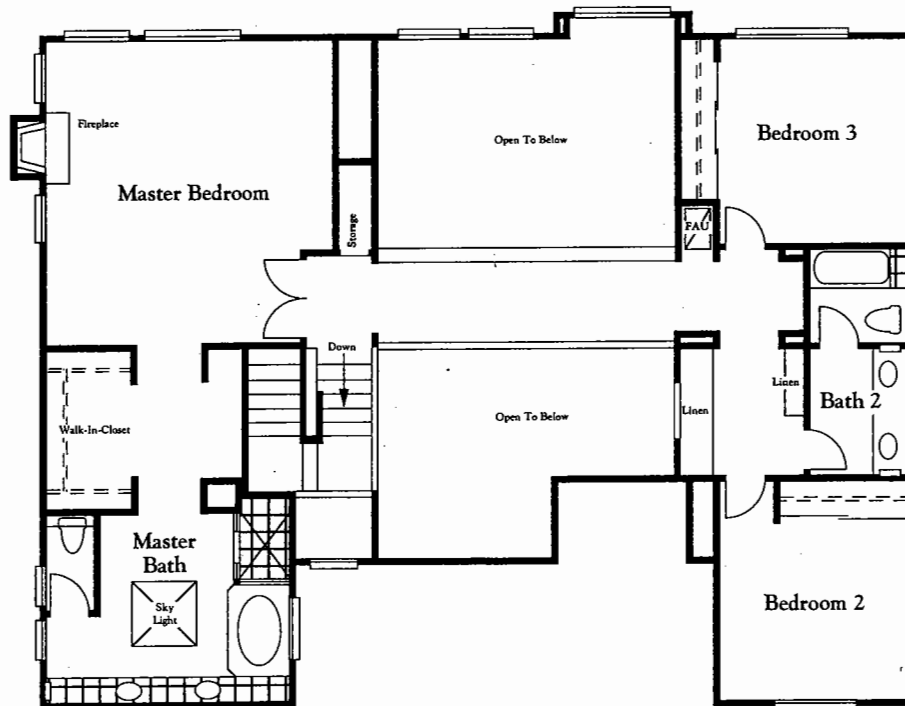

The Final Village of Fairbanks

Senterra

the
Elité
collection

Madeira

Plan Two
3 Bedrooms, Den,
Family Room, 2½ Baths.
2,527 Square Feet.

2AR

2BR

Madeira First Floor

Madeira Second Floor

Valencia

Plan Four

5 Bedrooms, Family Room,

4 Baths.

3,520 Square Feet.

Valencia First Floor

Valencia Second Floor

Barcelona

Plan One
3 Bedrooms, Den,
Family Room, 2½ Baths.
2,370 Square Feet.

Barcelona

Tirana

Plan Three

*4 Bedrooms, Family Room,
Study, 3 Baths.*

2,838 Square Feet.

3AR