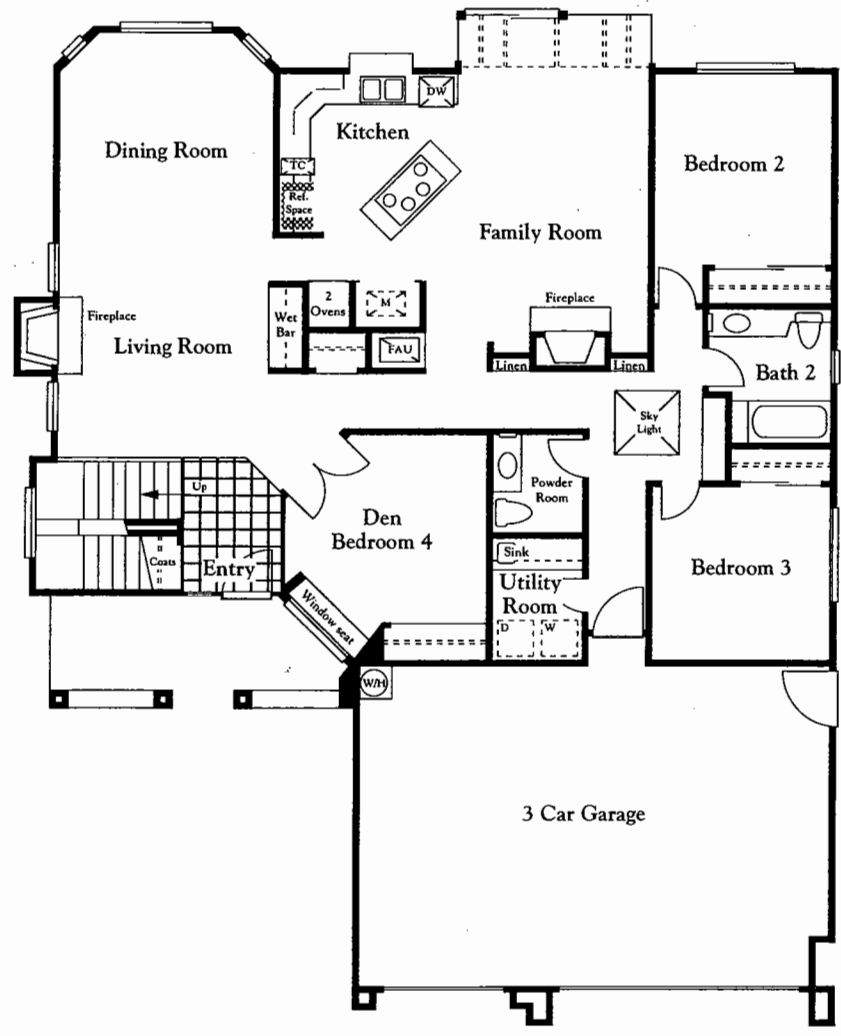

The Final Village of Fairbanks

Senterra

the
Elité
collection

Madeira

Plan Two
3 Bedrooms, Den,
Family Room, 2½ Baths.
2,527 Square Feet.

2AR

2BR

Madeira First Floor

Madeira Second Floor

Valencia

Plan Four

5 Bedrooms, Family Room,

4 Baths.

3,520 Square Feet.

Valencia First Floor

Valencia Second Floor

Barcelona

Plan One
3 Bedrooms, Den,
Family Room, 2½ Baths.
2,370 Square Feet.

Barcelona

Tirana

Plan Three

*4 Bedrooms, Family Room,
Study, 3 Baths.*

2,838 Square Feet.

3AR