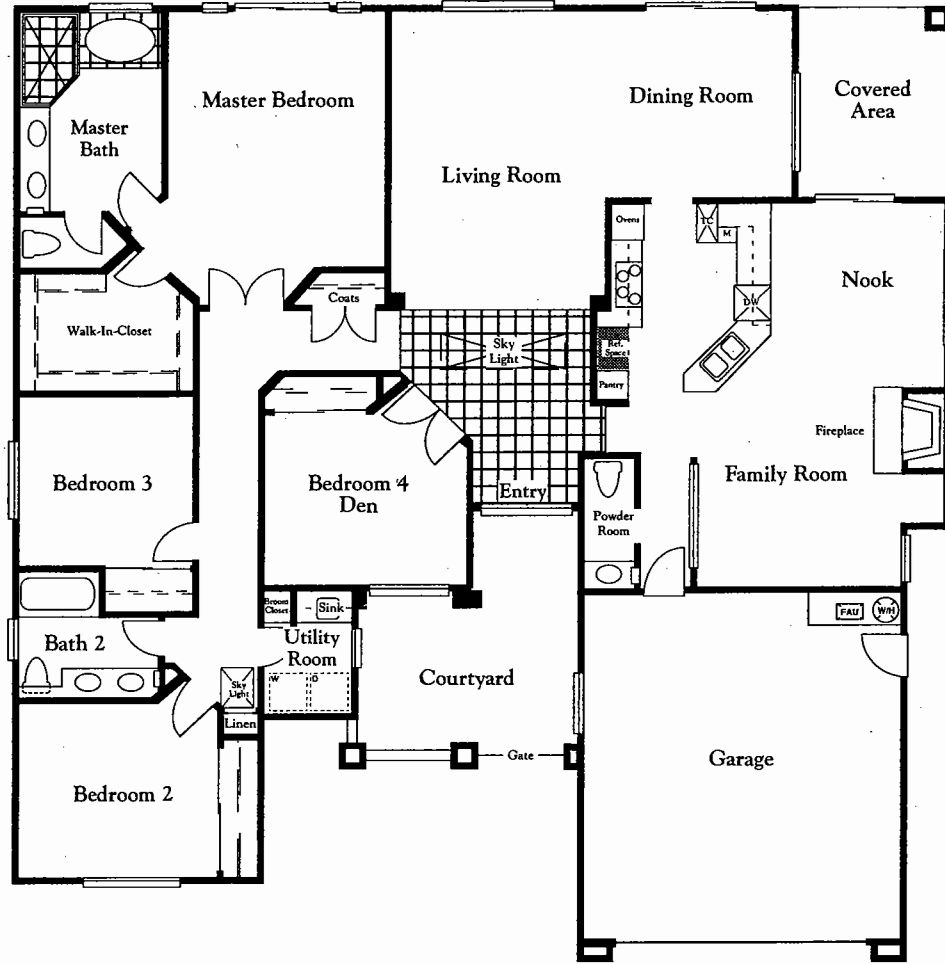

The Final Village of Fairbanks

Senterra

the
Elité
collection

Madeira

Plan Two
3 Bedrooms, Den,
Family Room, 2½ Baths.
2,527 Square Feet.

2AR

2BR

Madeira First Floor

Madeira Second Floor

Valencia

Plan Four

5 Bedrooms, Family Room,

4 Baths.

3,520 Square Feet.

Valencia First Floor

Valencia Second Floor

Barcelona

Plan One
3 Bedrooms, Den,
Family Room, 2½ Baths.
2,370 Square Feet.

Barcelona

Tirana

Plan Three

*4 Bedrooms, Family Room,
Study, 3 Baths.*

2,838 Square Feet.

3AR