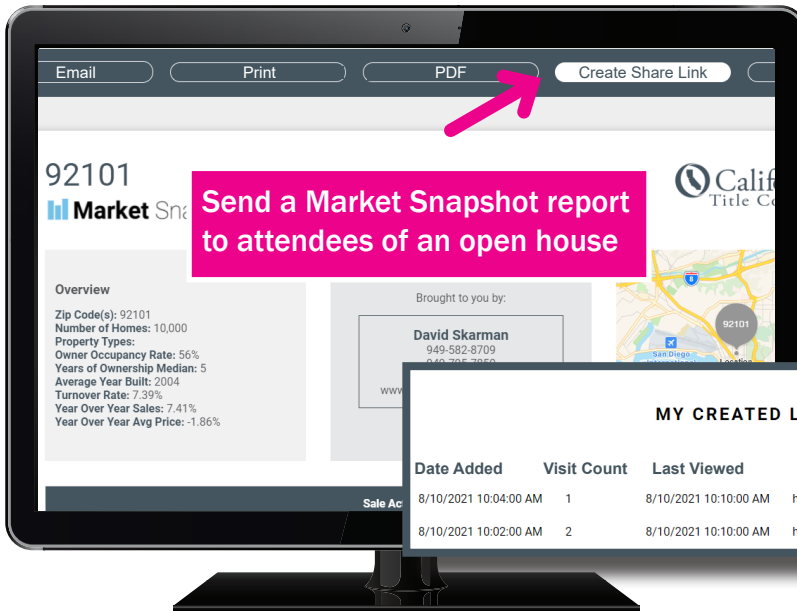

# New! Short URL Sharing!

Create a shortened share link to **Property Profiles**, **Market Snapshot** reports, and **Net Sheets** in Net Advantage for social media or email.

## WHY USE THIS FEATURE?

- Links to an **interactive** report in real-time versus a static PDF.
- See how many times each **link is viewed**
- See the **exact date/time** the link was last viewed
- Shorter links are preferred on social media

Track how many times your links are viewed!