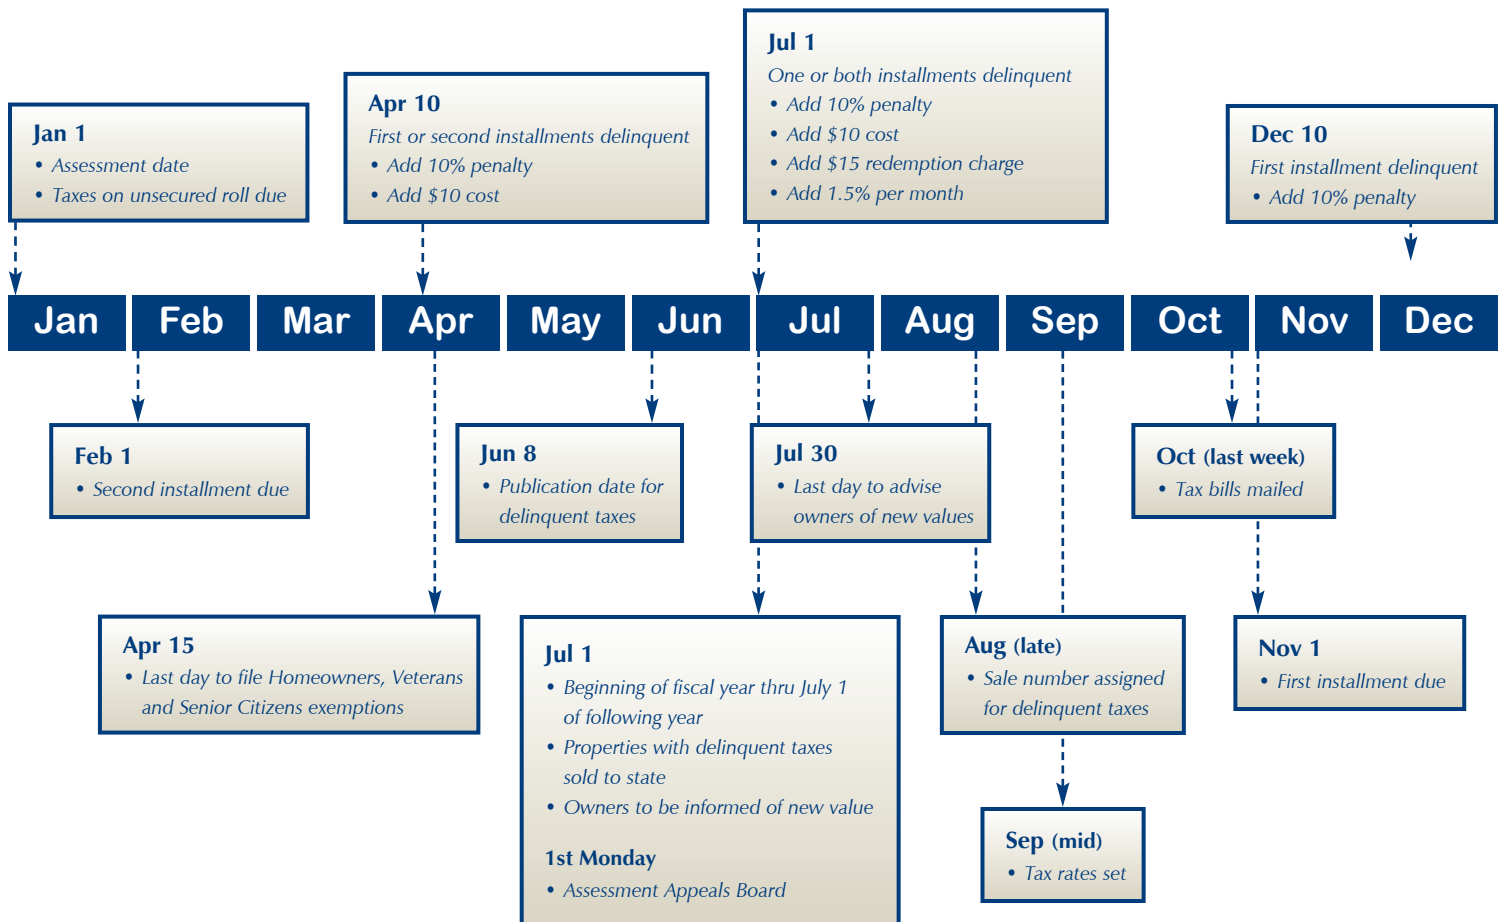

CALIFORNIA TITLE COMPANY

TAX CALENDAR

If due date falls on a weekend, taxes are due on the following Monday.

This information is provided solely as a courtesy by California Title Company. It is deemed reliable, but not guaranteed. For the latest Title news and information go to www.caltitle.com.