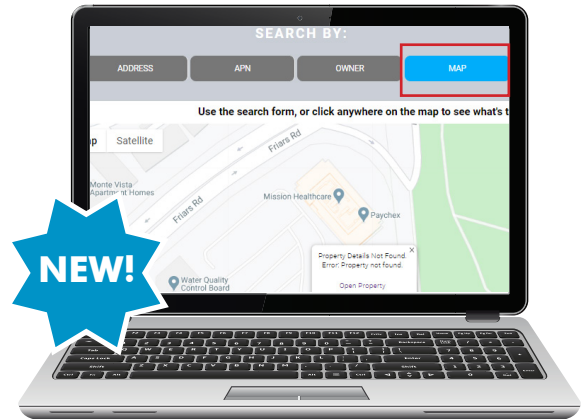

Strive **2** Thrive

with California Title

A Faster and Easier Way To Do Business.

Map-Based Search

This new search feature allows you to search your properties by a map view. Choose from map view or satellite view.

Click anywhere on the map to get information on the property you click on!

NEW!

How Does The Map-Based Search Work?

Click on "Properties" from the main menu. Next, click on a property or click "new property." From there, search by "map" and type in the owner's name, ZIP code, or property address!

New search options with Map-based search help you find what you're looking for.

Search

Search Type:

Property Address

Address or Intersection:

APN:

Zip Code:

We're bringing another level of functionality to the at-home office. Check out the new caltitle.com