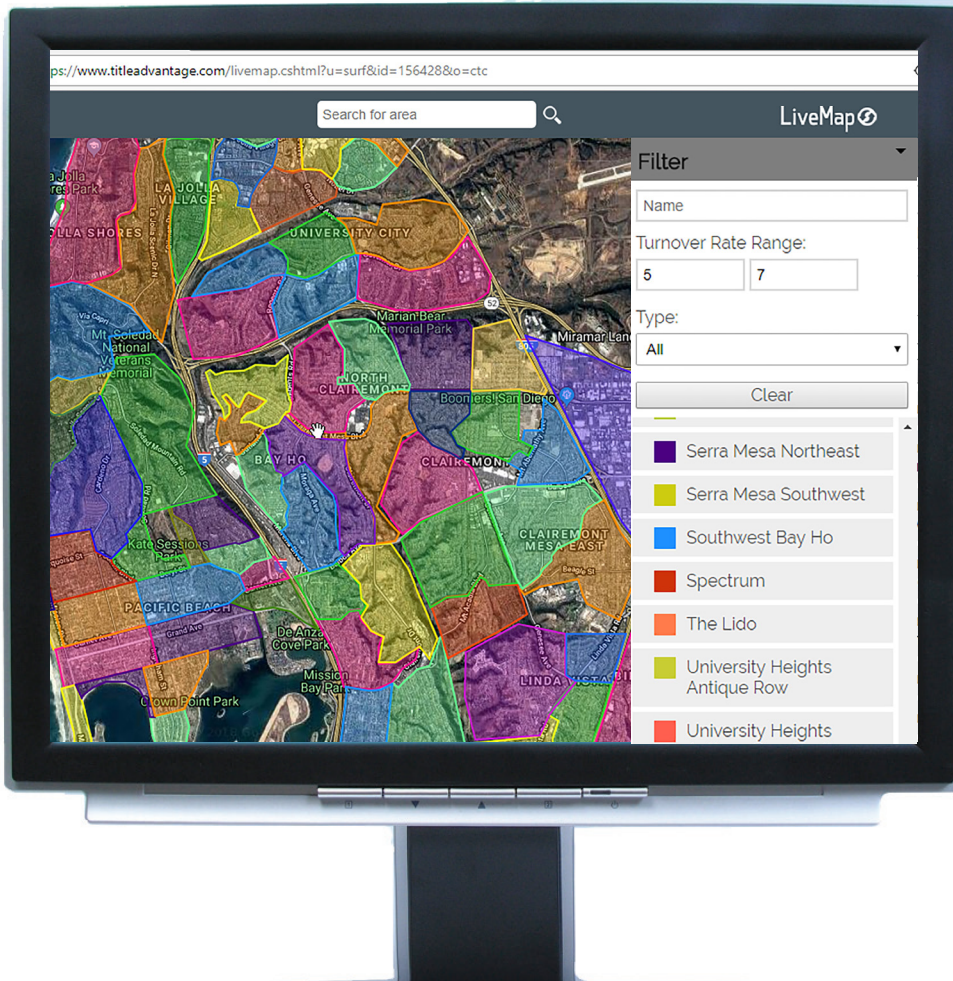

HAVE YOU TRIED LIVE MAP YET?

NEW! Live Map's new interactive filter on the web version is a visual and interactive way to prospect. Type in Turnover Rate Min. and Mox. and watch the map change before your eyes!

California Title's Live Map is a feature that lets you effectively target the subdivisions and neighborhoods you'd like to work on. Quickly see subdivision names and boundaries, # of properties, turnover rate, owner occupancy rate, and more! Instantly create a farm from any area you like.