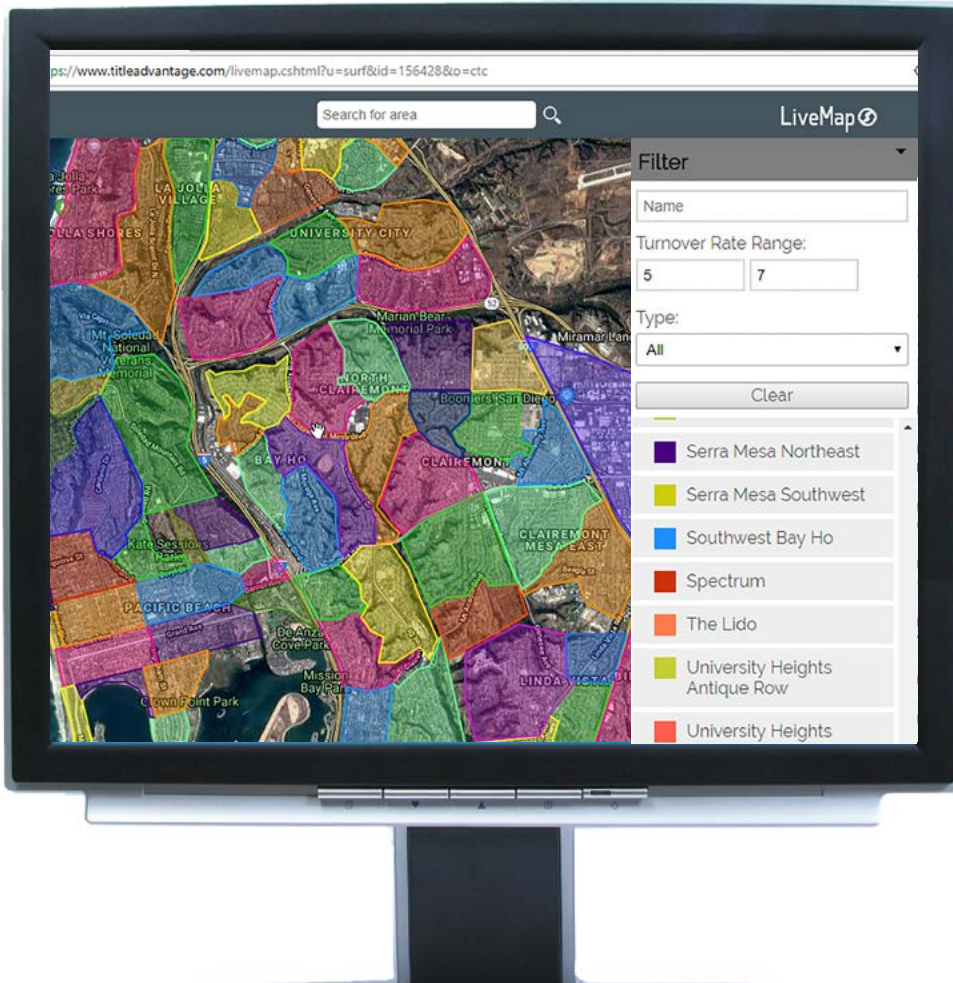

HAVE YOU TRIED LIVE MAP YET?

NEW! Live Map's new interactive filter on the web version is a visual and interactive way to prospect. Type in Turnover Rate Min. and Mox. and watch the map change before your eyes!

California Title's Live Map is a feature that lets you effectively target the subdivisions and neighborhoods you'd like to work on. Quickly see subdivision names and boundaries, # of properties, turnover rate, owner occupancy rate, and more! Instantly create a farm from any area you like.