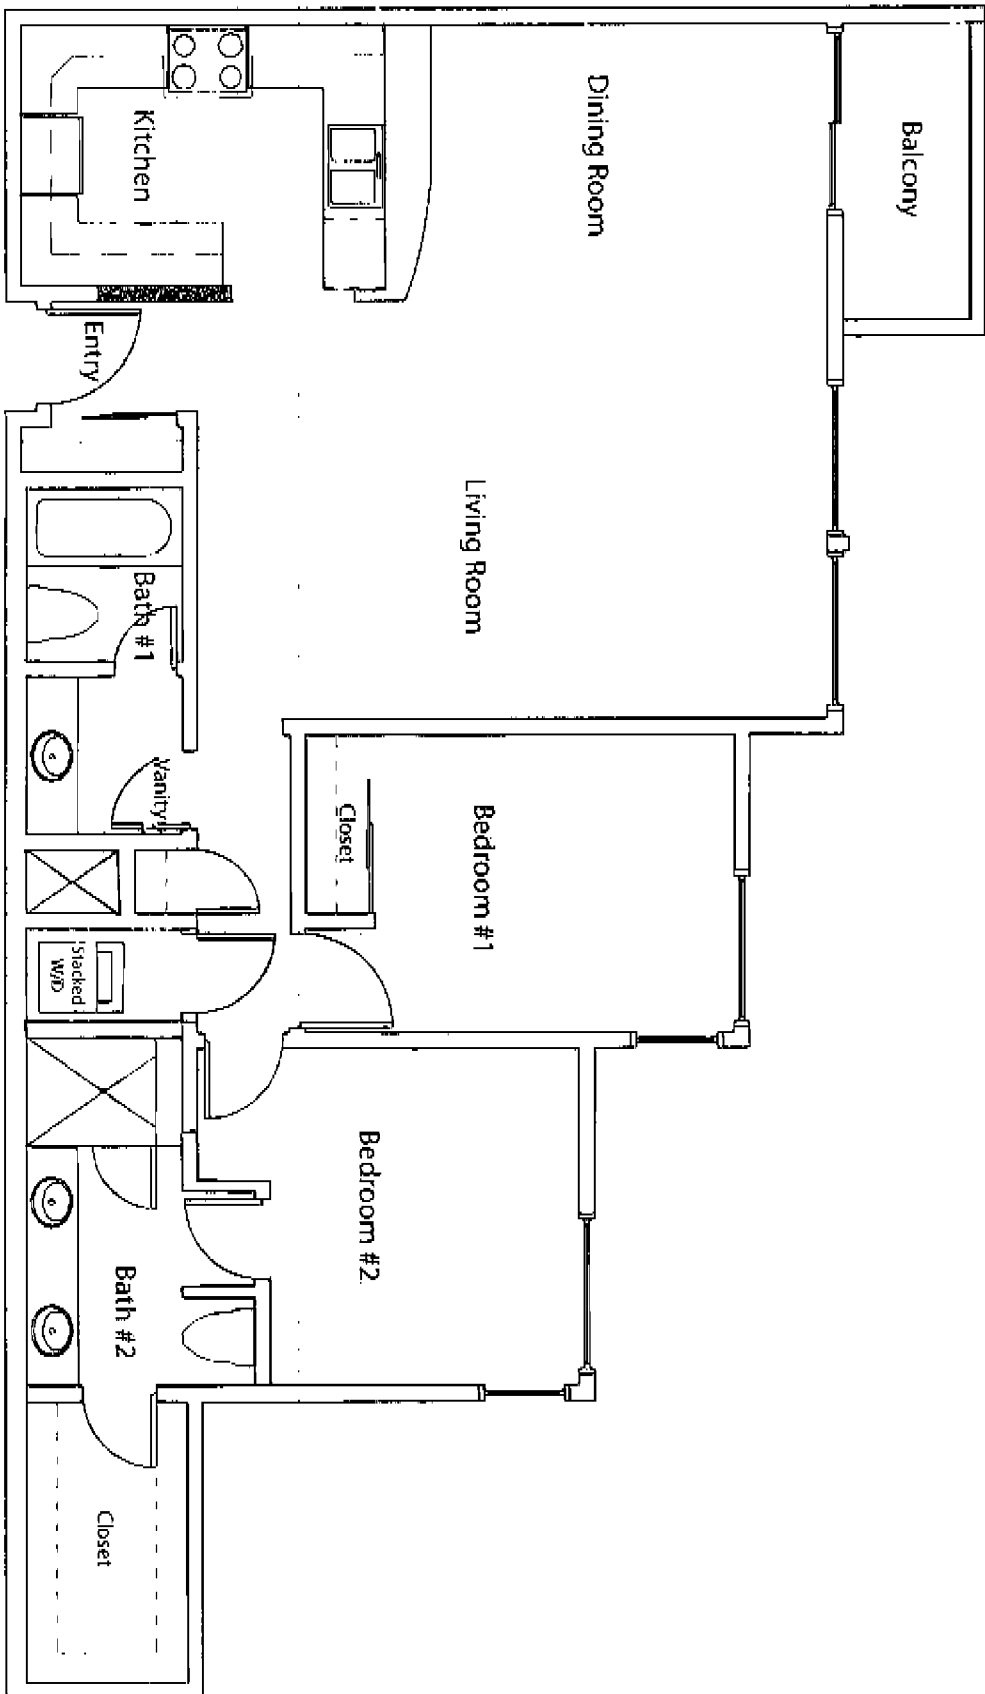

RESIDENCE C

Approximately 455 Square Feet

Living Room, Kitchen, Full Bathroom, Balcony

RESIDENCE D

Prices, product availability, specifications, floorplans, features and other terms are subject to change without notice.

RESIDENCE D

Approximately 1,151 Square Feet

2 Bedroom, 2 Bathrooms, Balcony

RESIDENCE E

Prices, product availability, specifications, floorplans, features and other terms are subject to change without notice.