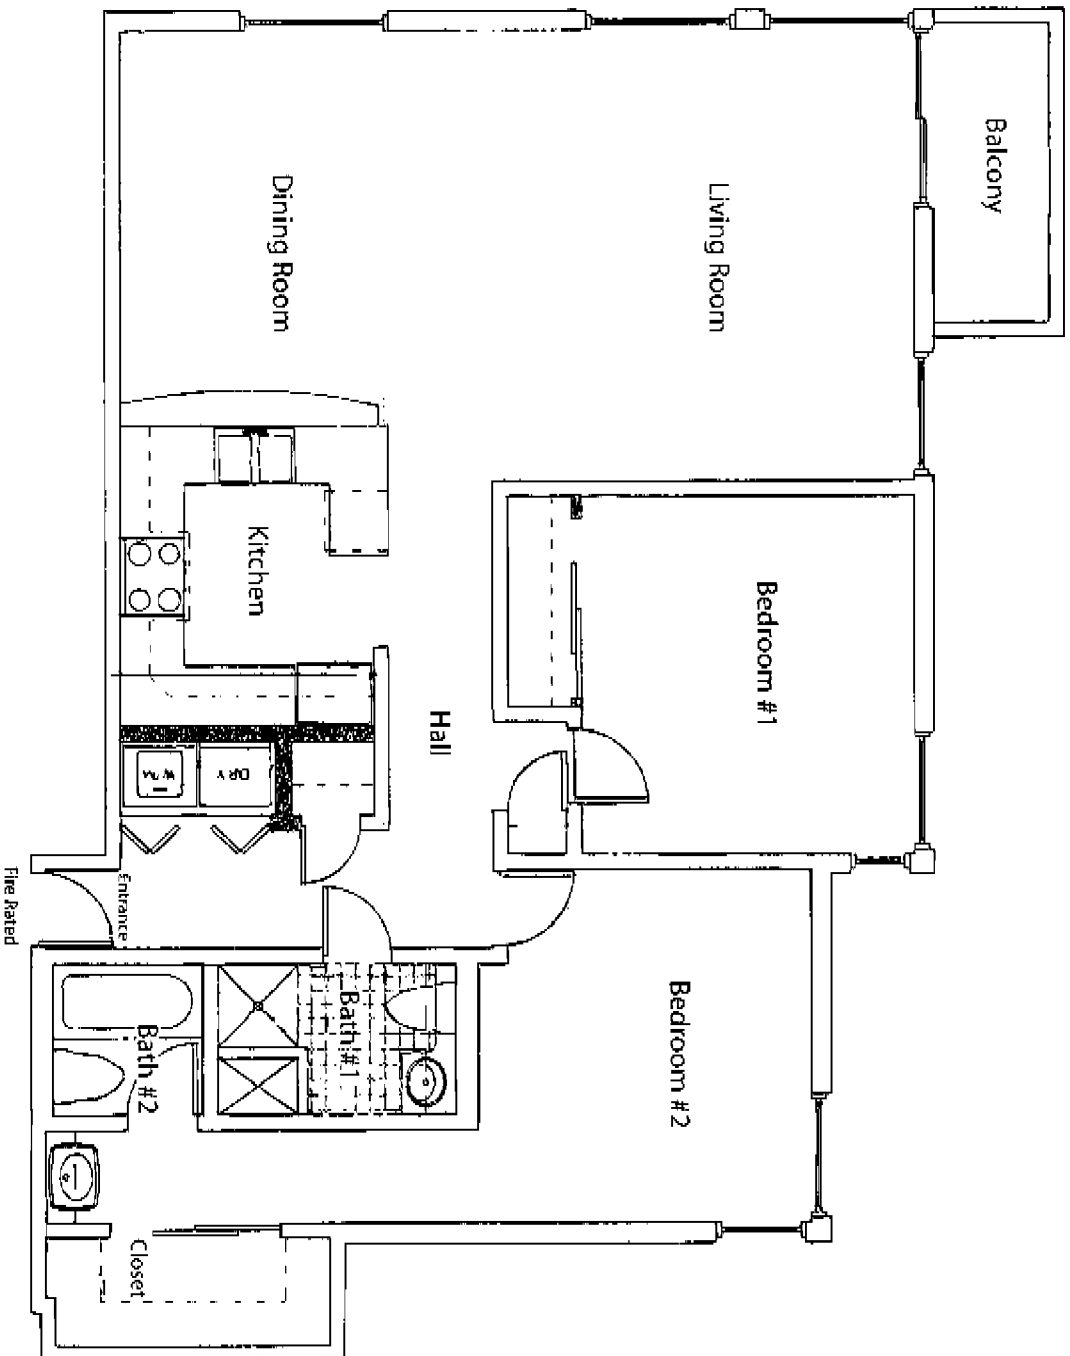

SITE PLAN

La Jolla Country Club

The Cove

Pacific Ocean

RESIDENCE A

RESIDENCE A

Approximately 1,153 Square Feet

2 Bedrooms, 2 Bathrooms, Balcony

Prices, product availability, specifications, floorplans, features and other terms are subject to change without notice.

RESIDENCE B

RESIDENCE B

Approximately 989 Square Feet

2 Bedrooms, 2 Bathrooms, Balcony

RESIDENCE C

Approximately 455 Square Feet

Living Room, Kitchen, Full Bathroom, Balcony

RESIDENCE D

Prices, product availability, specifications, floorplans, features and other terms are subject to change without notice.