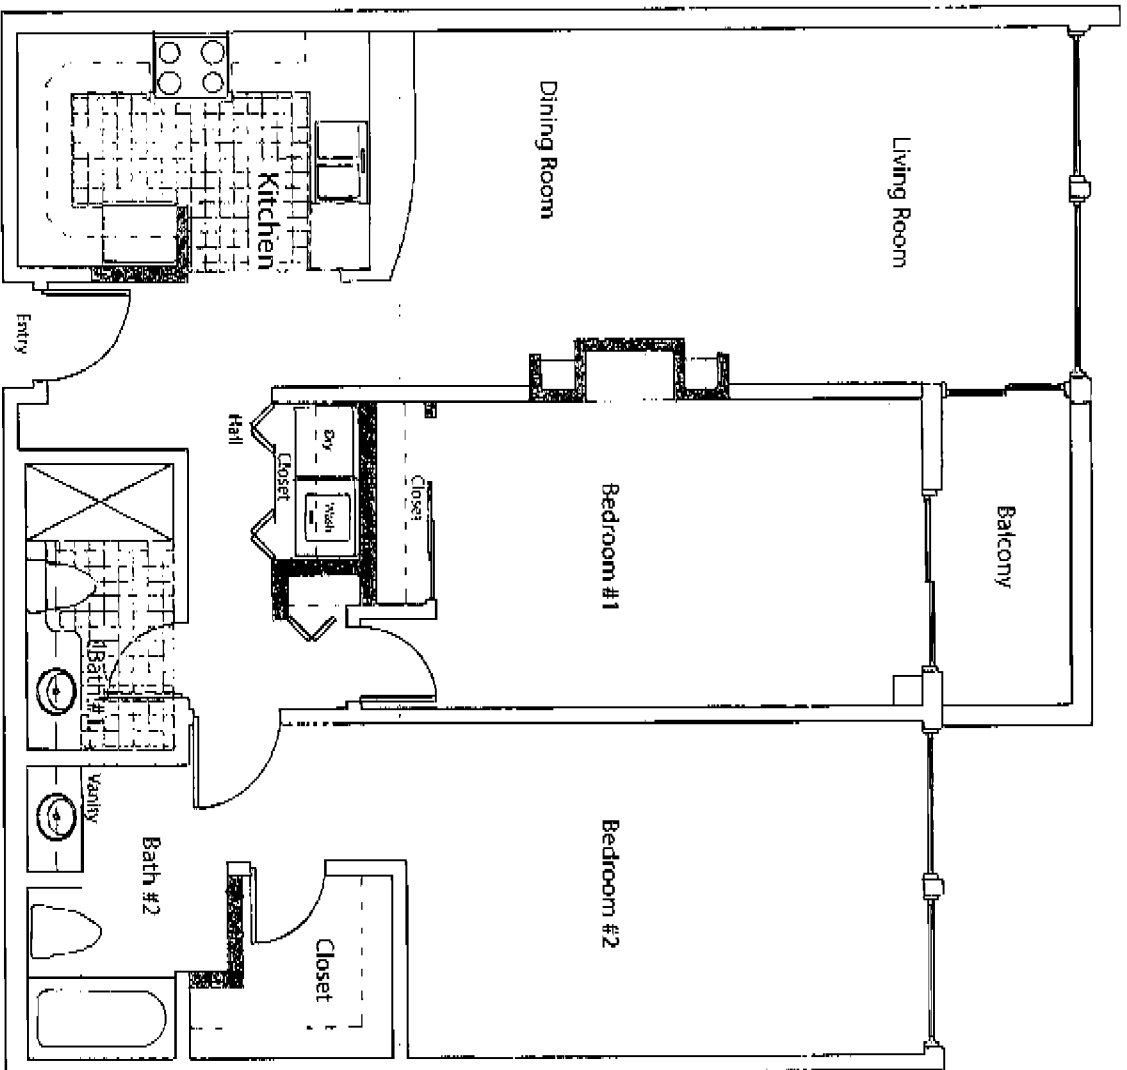

RESIDENCE C

Approximately 455 Square Feet

Living Room, Kitchen, Full Bathroom, Balcony

RESIDENCE D

Prices, product availability, specifications, floorplans, features and other terms are subject to change without notice.