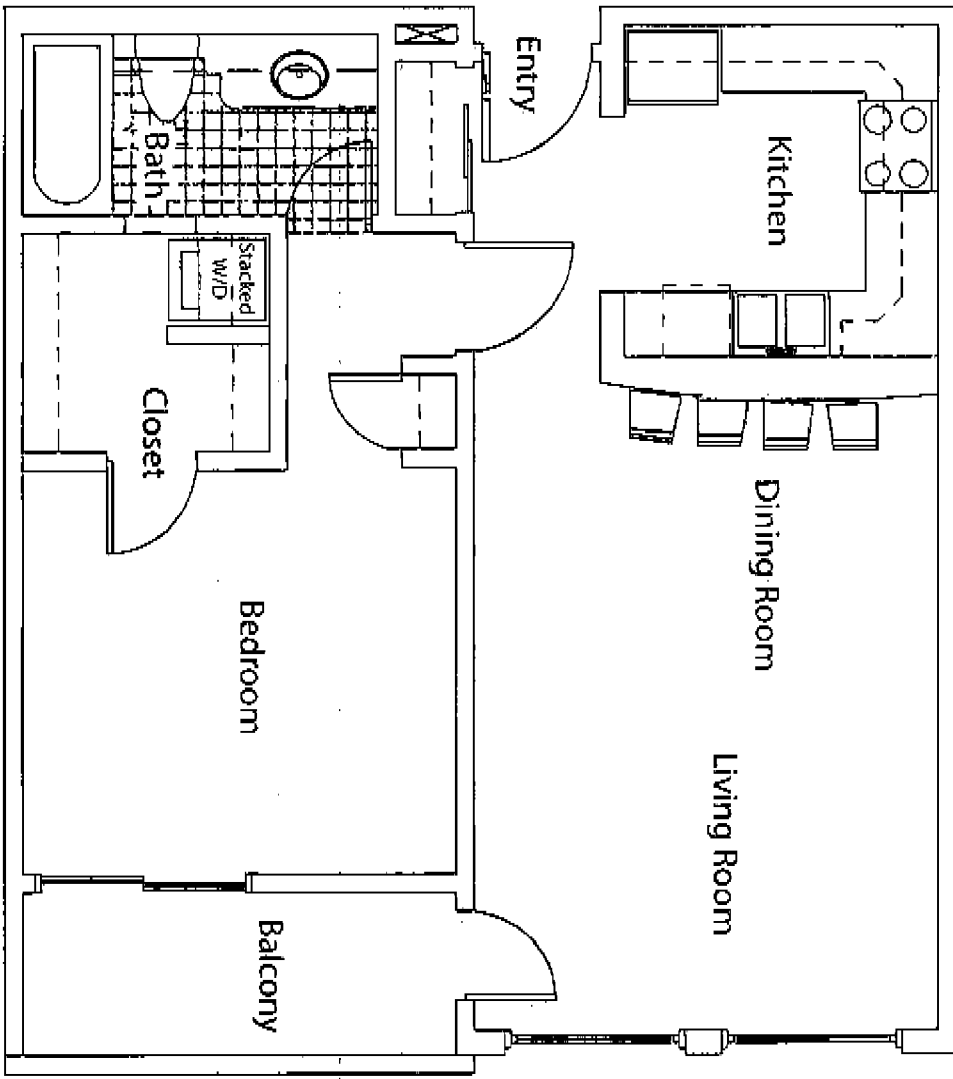

RESIDENCE F

Approximately 1,570 Square Feet

2 Bedrooms, 2 Bathrooms, Balcony

RESIDENCE G,H,J,K,L

Prices, product availability, specifications, floorplans, features and other terms are subject to change without notice.