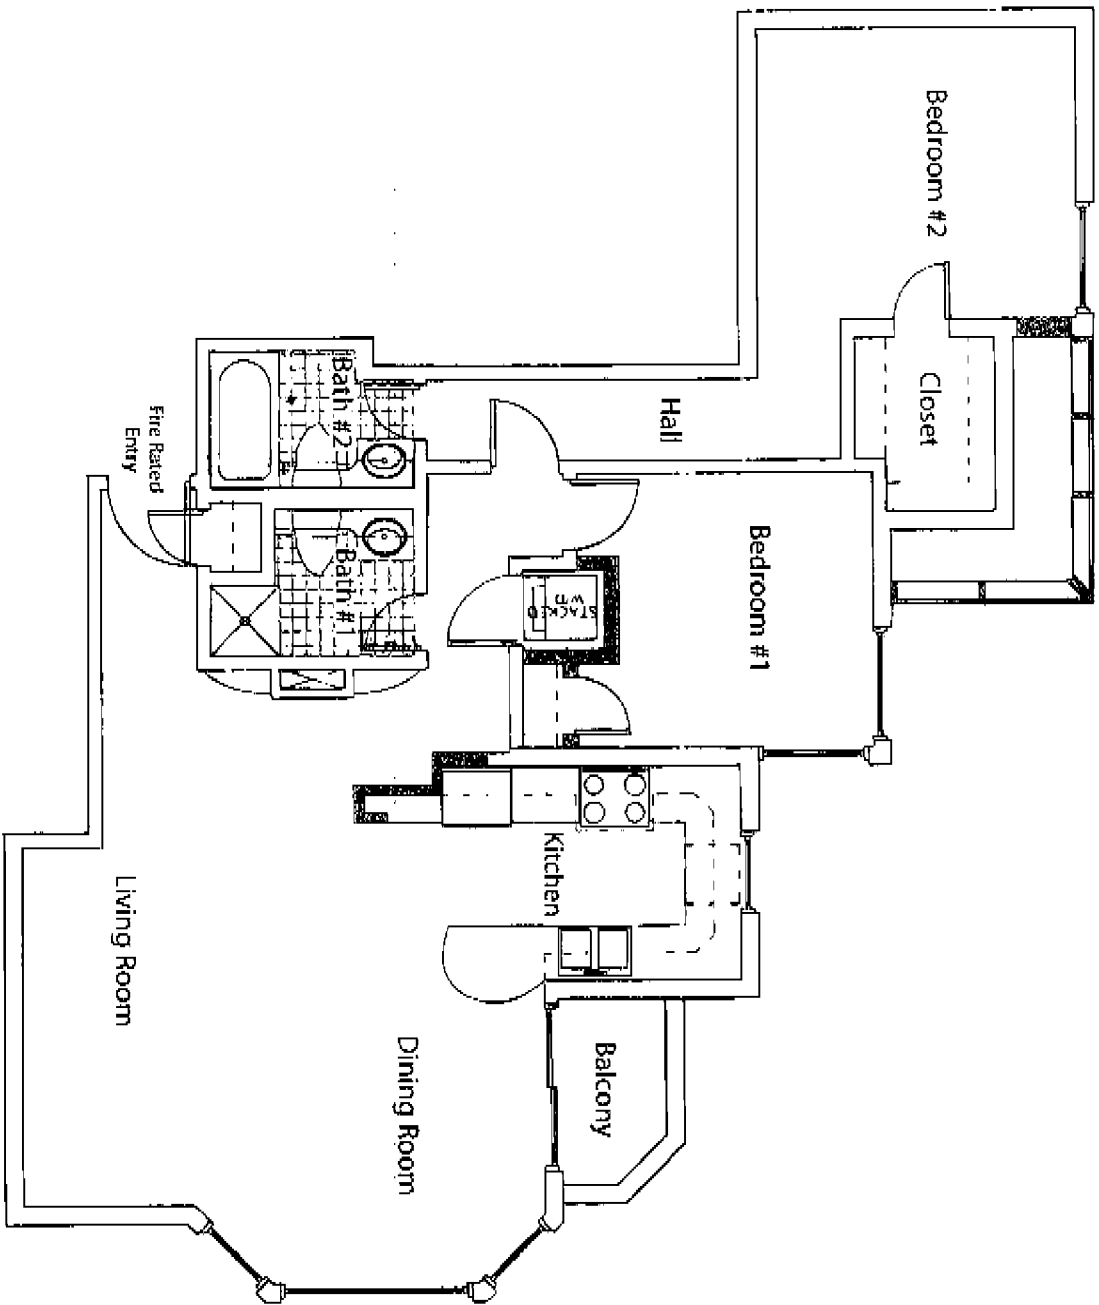

SITE PLAN

La Jolla Country Club

The Cove

Pacific Ocean

RESIDENCE A

RESIDENCE A

Approximately 1,153 Square Feet

2 Bedrooms, 2 Bathrooms, Balcony

Prices, product availability, specifications, floorplans, features and other terms are subject to change without notice.

RESIDENCE B

RESIDENCE B

Approximately 989 Square Feet

2 Bedrooms, 2 Bathrooms, Balcony