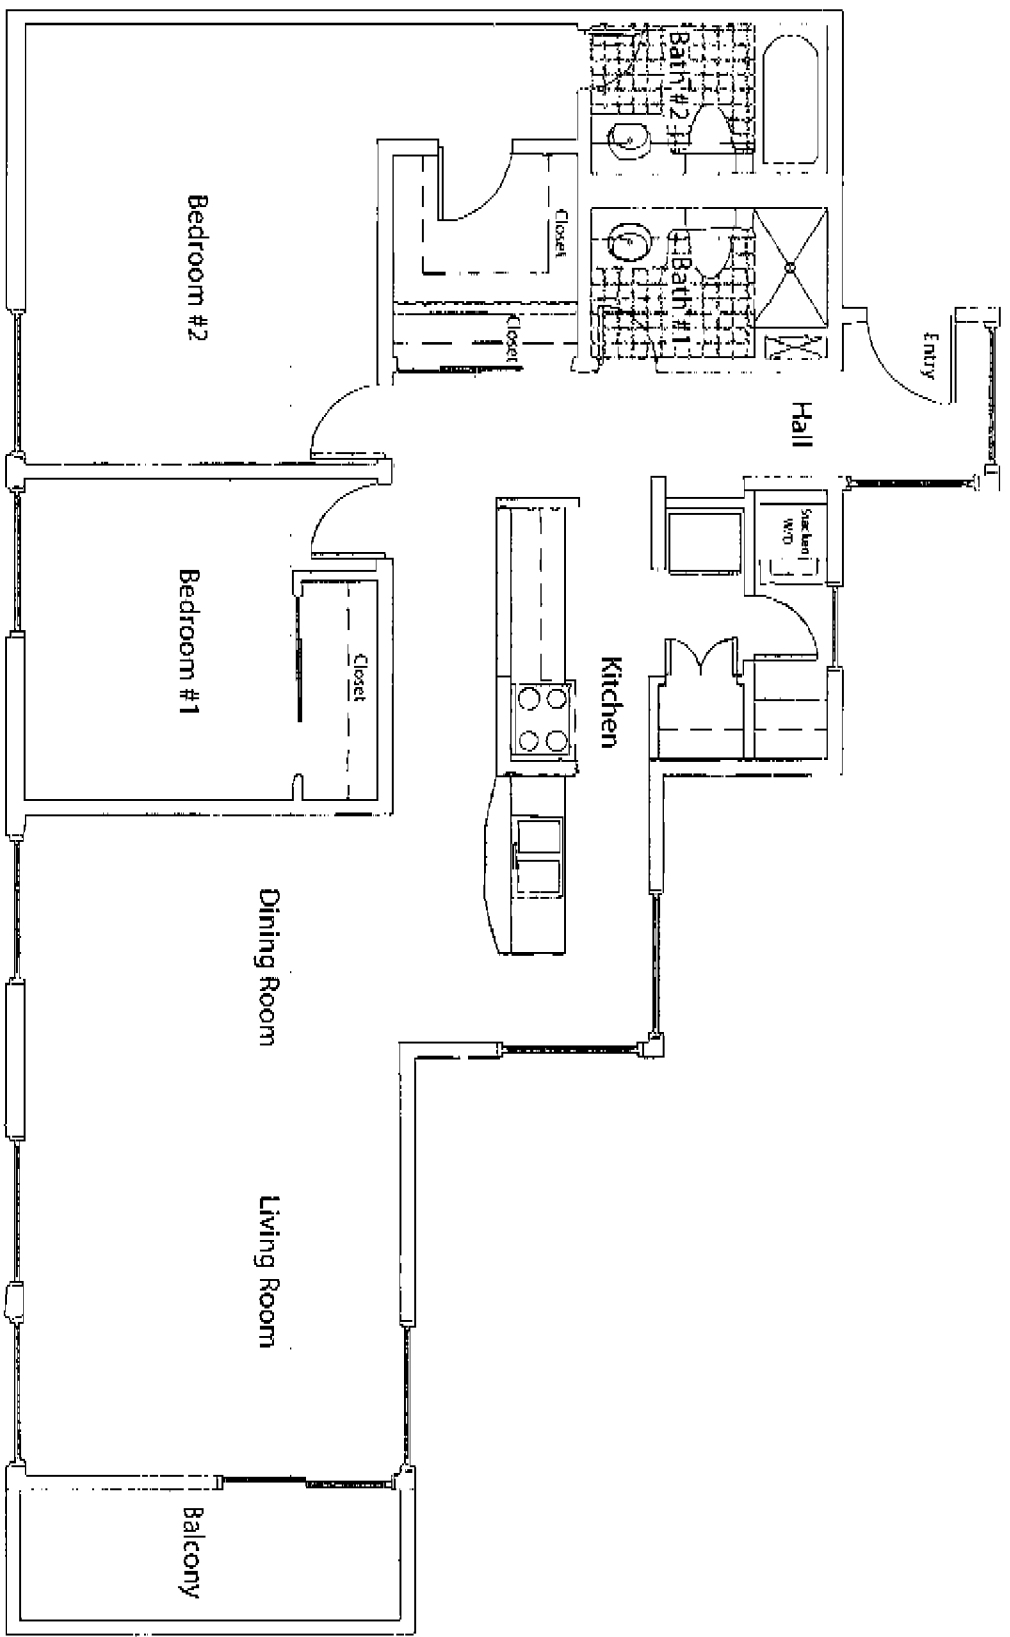

RESIDENCE C

Approximately 455 Square Feet

Living Room, Kitchen, Full Bathroom, Balcony

RESIDENCE D

Prices, product availability, specifications, floorplans, features and other terms are subject to change without notice.

RESIDENCE E

Approximately 1,082 Square Feet

2 Bedrooms, 2 Bathrooms, Balcony

RESIDENCE F

Prices, product availability, specifications, floorplans, features and other terms are subject to change without notice.

RESIDENCE F

Approximately 1,570 Square Feet

2 Bedrooms, 2 Bathrooms, Balcony

RESIDENCE G,H,J,K,L

Prices, product availability, specifications, floorplans, features and other terms are subject to change without notice.