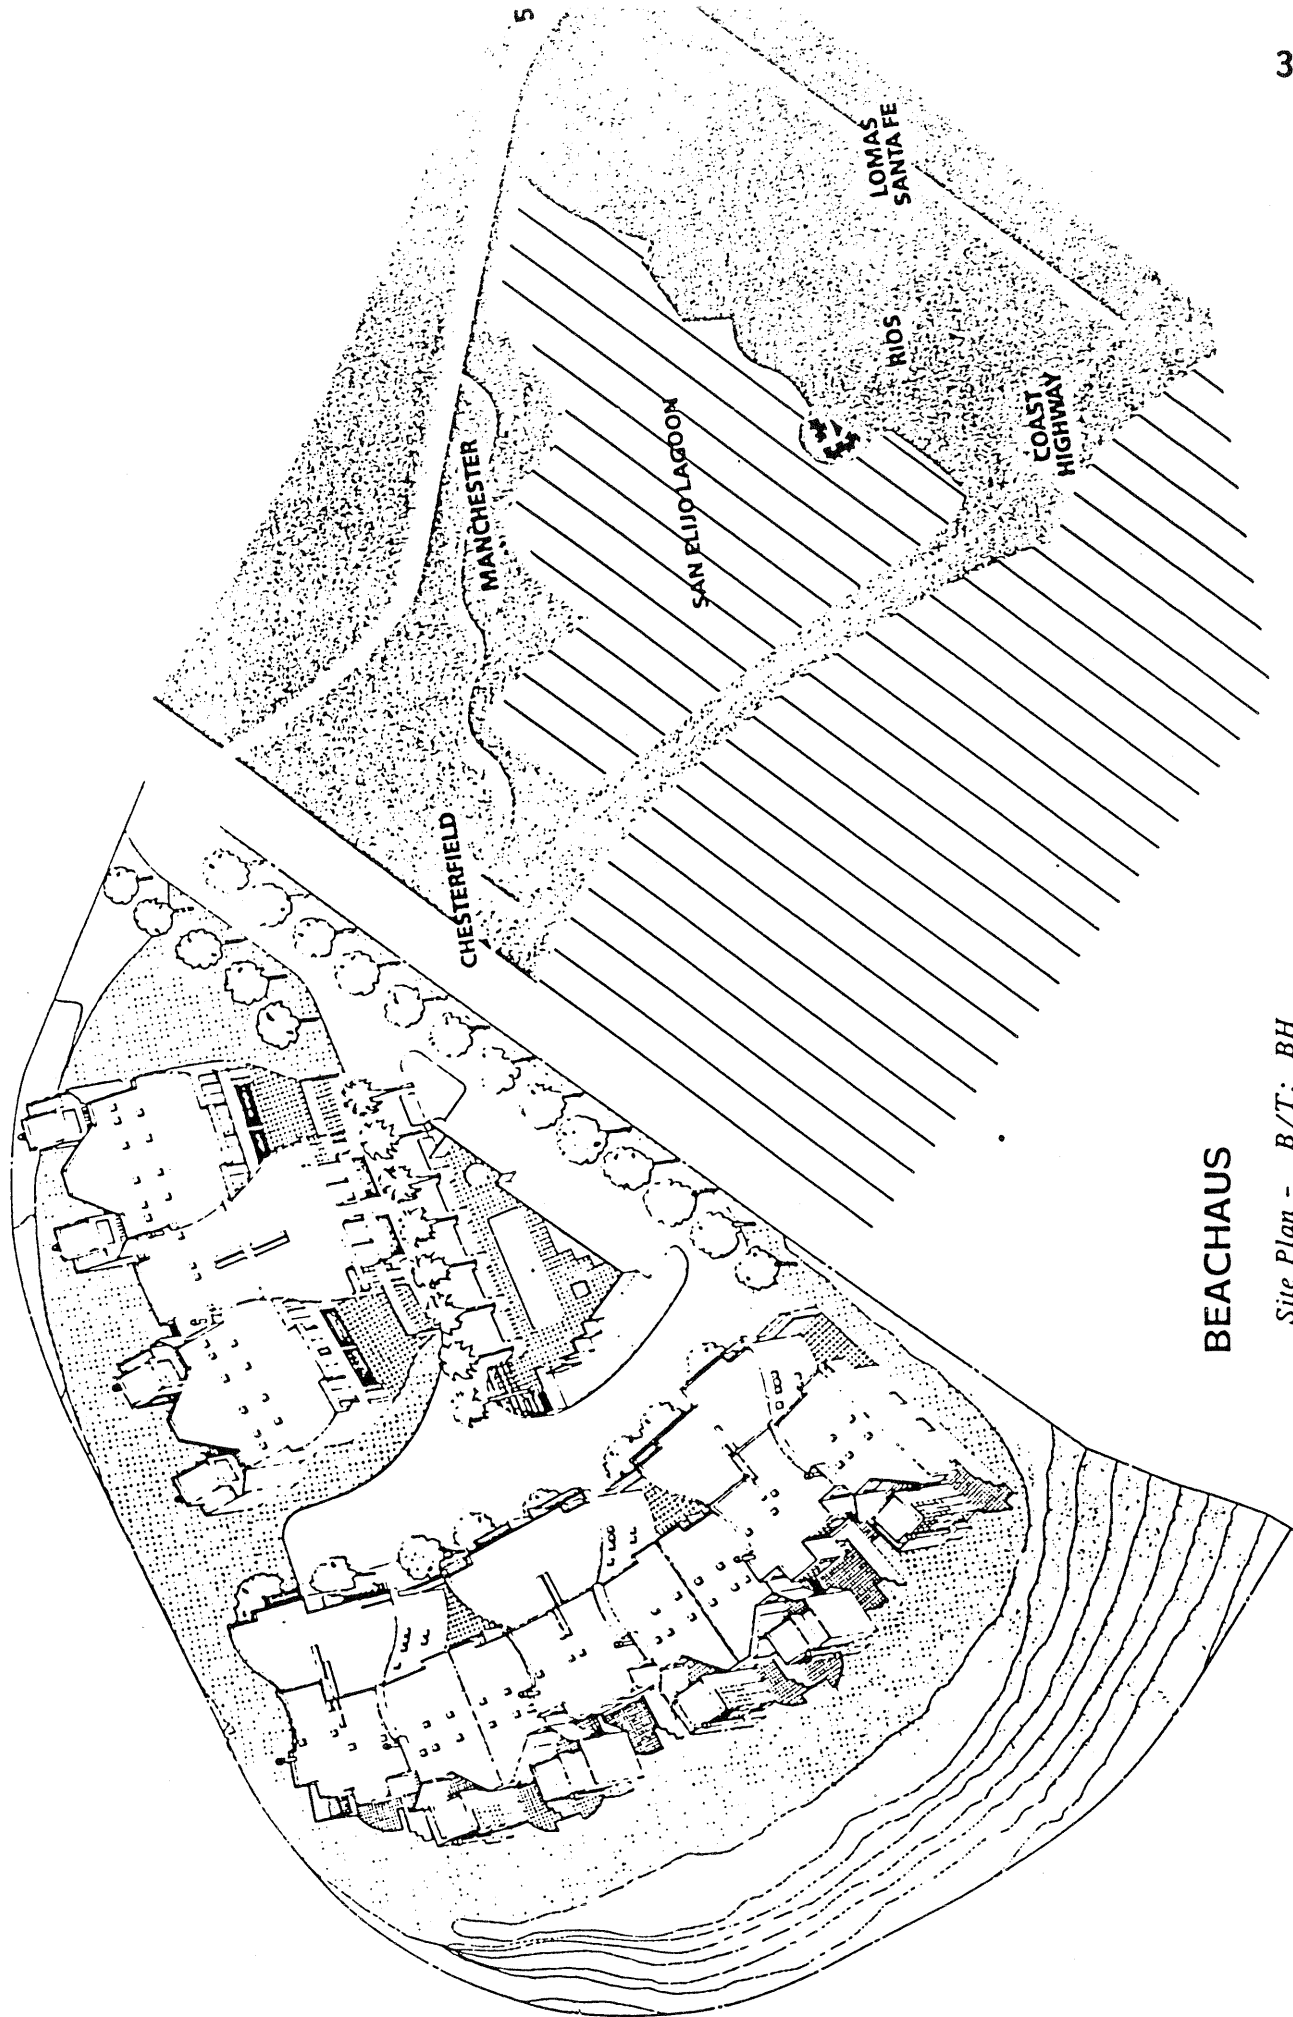

**Beachaus**  
**in Solana Beach**

**BEACHHAUS**

Model: PLAN B

Area: 1753 B/T Code: BH

Approximate SQ/FT: 2200

**BEACHHAUS**

Model: PLAN A

Area: 1753 B/T Code: BH

Approximate SQ/FT: 2400

# BEACHAUS

Site Plan - B/T: BH  
Caution: There may be additions or changes to these site plans