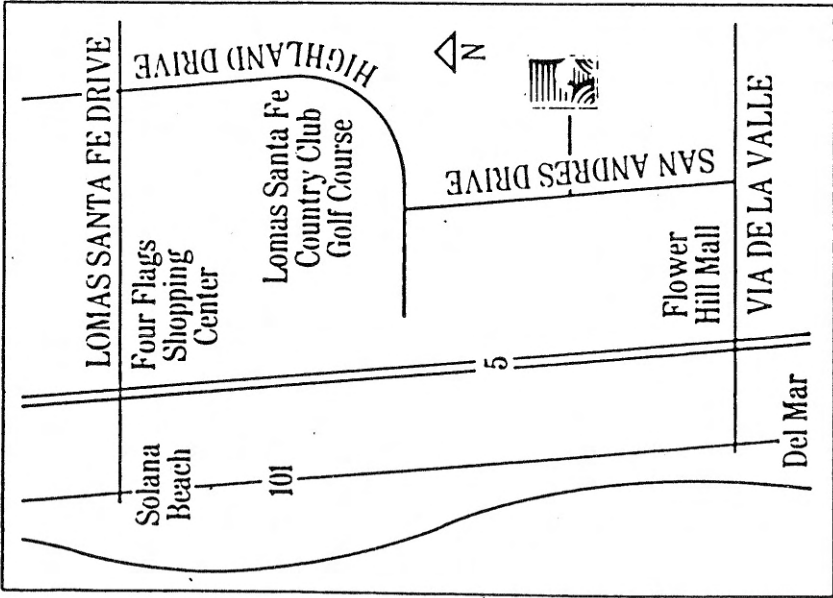

Brisas Del Mar

BRISAS DEL MAR
 Model: 2-BARCELONA
 Area: 1143 B/T Code: BDM
 Approximate SQ/FT: 2419

BRISAS DEL MAR
 Model: 1-VALLEMAR
 Area: 1143 B/T Code: BDM
 Approximate SQ/FT: 2298

BRISAS DEL MAR

Model: 4-MALAGA

Area: 1143 B/T Code: BDM

Approximate SQ/FT: 3134

BRISAS DEL MAR

Model: 3-CARTEGENA

Area: 1143 B/T Code: BDM

Approximate SQ/FT: 2991

BRISAS DEL MAR

Site Plan - B/T: BDM
 Caution: There may be additions or changes to these site plans