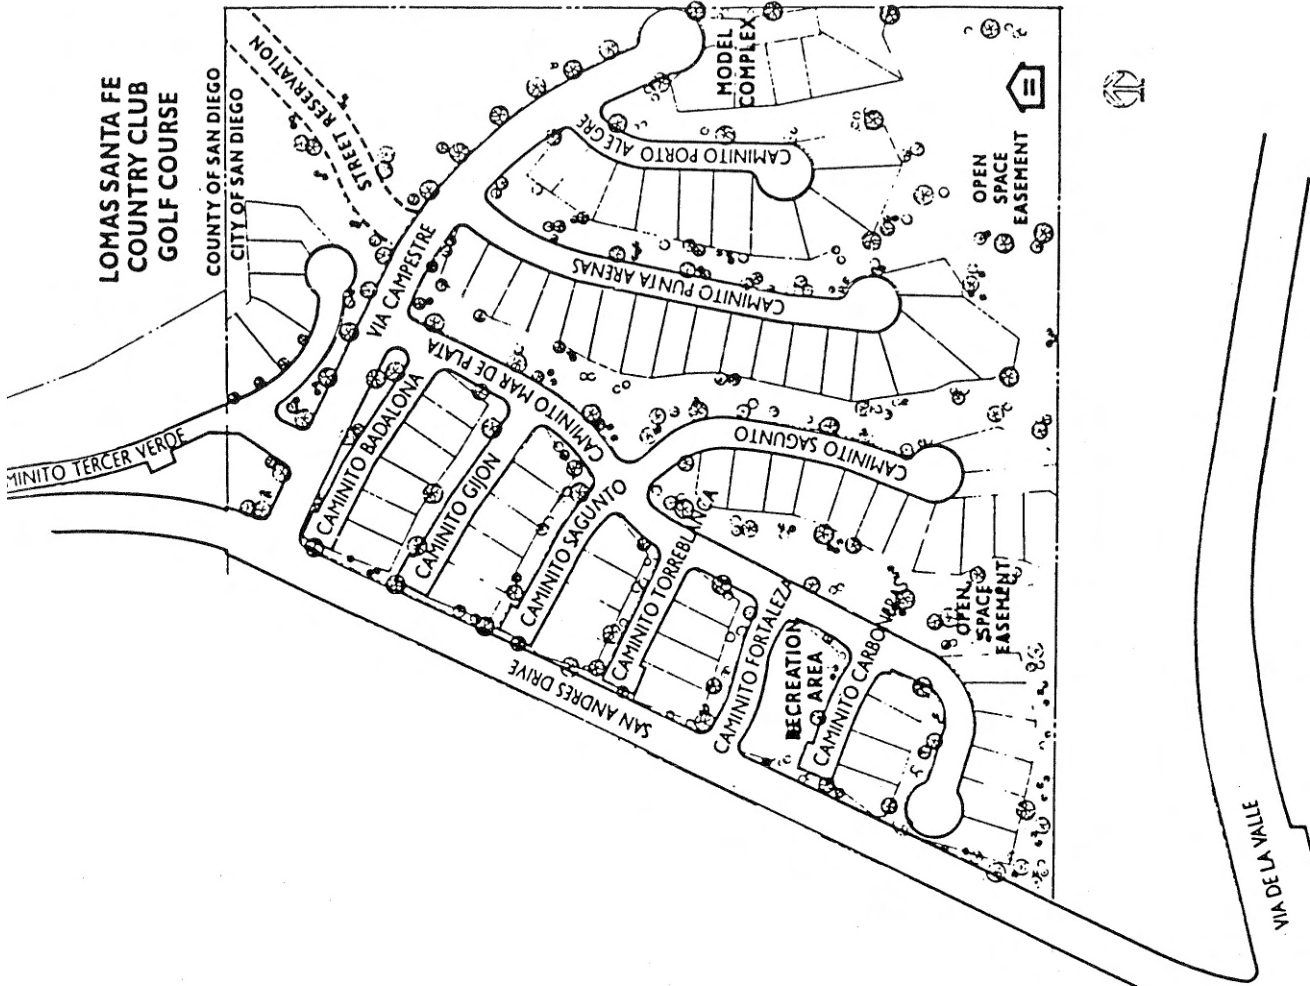

Brisas Del Mar

BRISAS DEL MAR
 Model: 2-BARCELONA
 Area: 1143 B/T Code: BDM
 Approximate SQ/FT: 2419

BRISAS DEL MAR
 Model: 1-VALLEMAR
 Area: 1143 B/T Code: BDM
 Approximate SQ/FT: 2298

BRISAS DEL MAR

Model: 4-MALAGA

Area: 1143 B/T Code: BDM

Approximate SQ/FT: 3134

BRISAS DEL MAR

Model: 3-CARTEGENA

Area: 1143 B/T Code: BDM

Approximate SQ/FT: 2991

BRISAS DEL MAR

Site Plan - B/T: BDM
 Caution: There may be additions or changes to these site plans