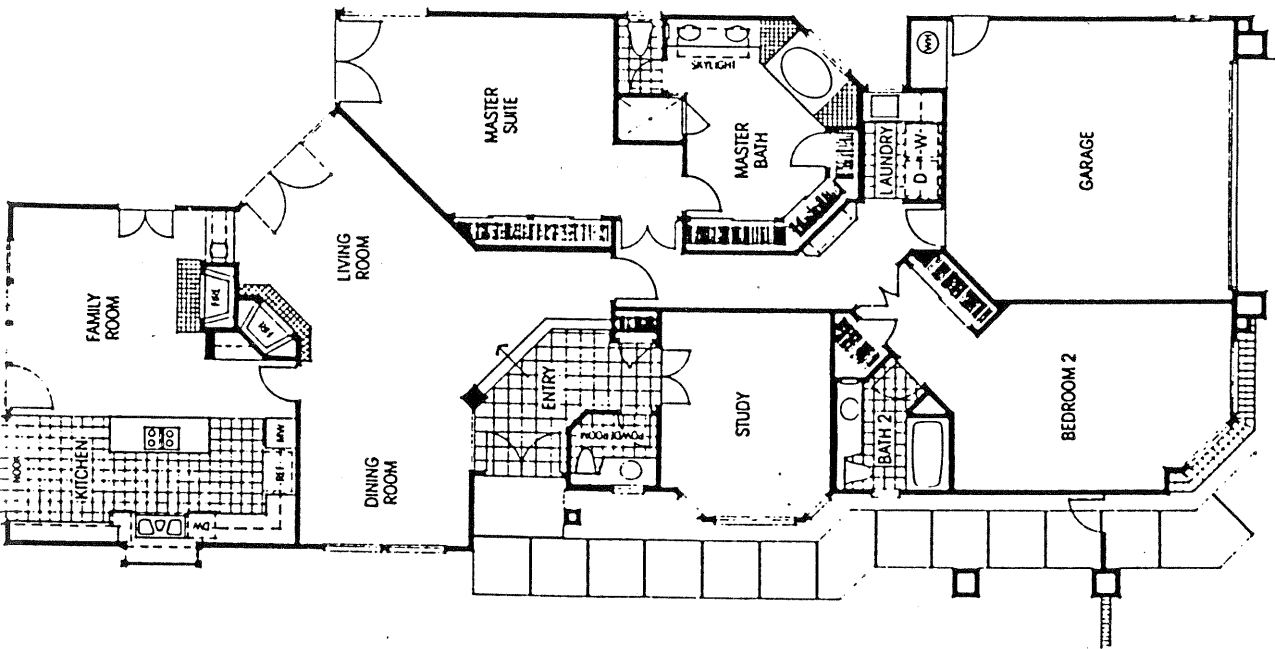

Brisas Del Mar

BRISAS DEL MAR
 Model: 2-BARCELONA
 Area: 1143 B/T Code: BDM
 Approximate SQ/FT: 2419

BRISAS DEL MAR
 Model: 1-VALLEMAR
 Area: 1143 B/T Code: BDM
 Approximate SQ/FT: 2298

BRISAS DEL MAR

Model: 4-MALAGA

Area: 1143 B/T Code: BDM

Approximate SQ/FT: 3134

BRISAS DEL MAR

Model: 3-CARTEGENA

Area: 1143 B/T Code: BDM

Approximate SQ/FT: 2991

BRISAS DEL MAR

Site Plan - B/T: BDM
 Caution: There may be additions or changes to these site plans