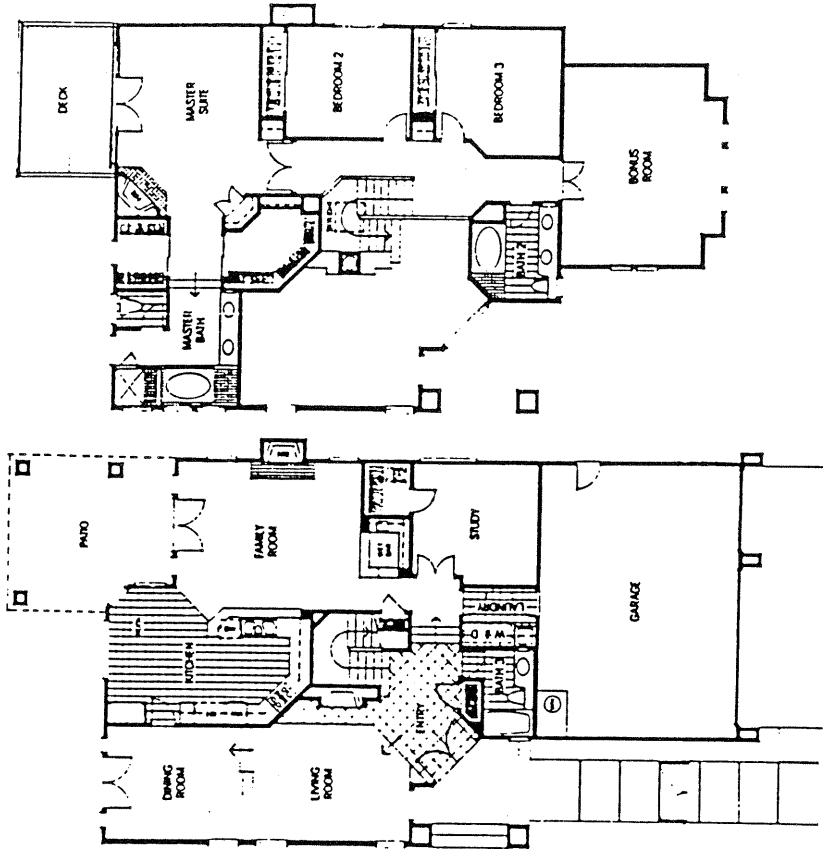

Brisas Del Mar

BRISAS DEL MAR
 Model: 2-BARCELONA
 Area: 1143 B/T Code: BDM
 Approximate SQ/FT: 2419

BRISAS DEL MAR
 Model: 1-VALLEMAR
 Area: 1143 B/T Code: BDM
 Approximate SQ/FT: 2298

BRISAS DEL MAR

Model: 4-MALAGA

Area: 1143 B/T Code: BDM

Approximate SQ/FT: 3134

BRISAS DEL MAR

Model: 3-CARTEGENA

Area: 1143 B/T Code: BDM

Approximate SQ/FT: 2991

BRISAS DEL MAR

Site Plan - B/T: BDM
 Caution: There may be additions or changes to these site plans