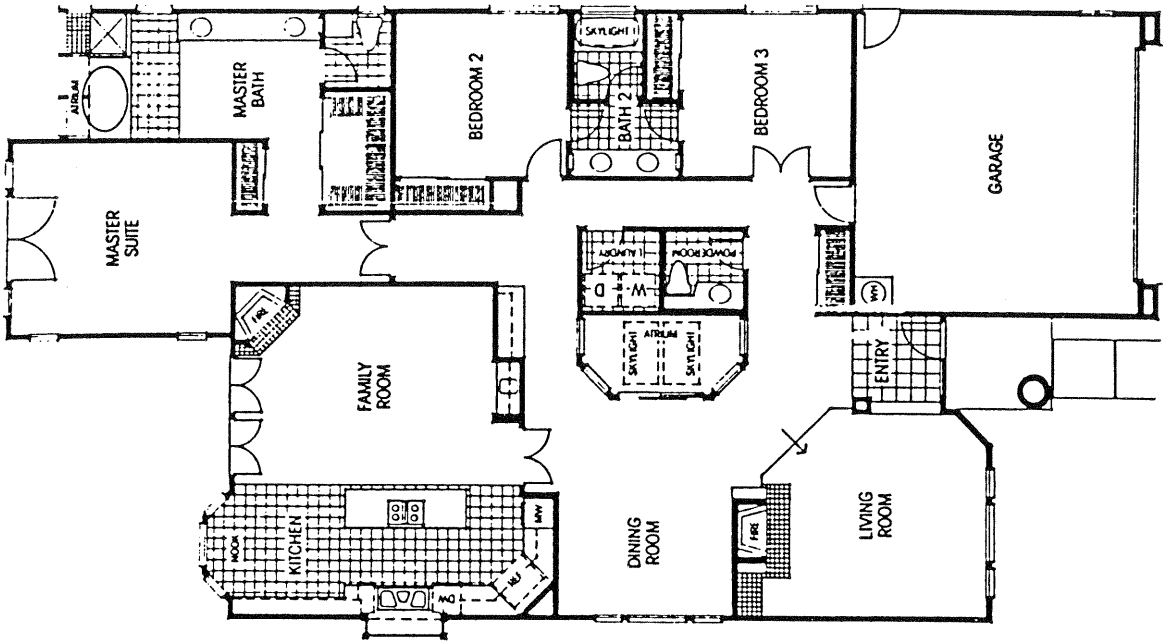

Brisas Del Mar

BRISAS DEL MAR
 Model: 2-BARCELONA
 Area: 1143 B/T Code: BDM
 Approximate SQ/FT: 2419

BRISAS DEL MAR
 Model: 1-VALLEMAR
 Area: 1143 B/T Code: BDM
 Approximate SQ/FT: 2298

BRISAS DEL MAR

Model: 4-MALAGA

Area: 1143 B/T Code: BDM

Approximate SQ/FT: 3134

BRISAS DEL MAR

Model: 3-CARTEGENA

Area: 1143 B/T Code: BDM

Approximate SQ/FT: 2991

BRISAS DEL MAR

Site Plan - B/T: BDM
 Caution: There may be additions or changes to these site plans