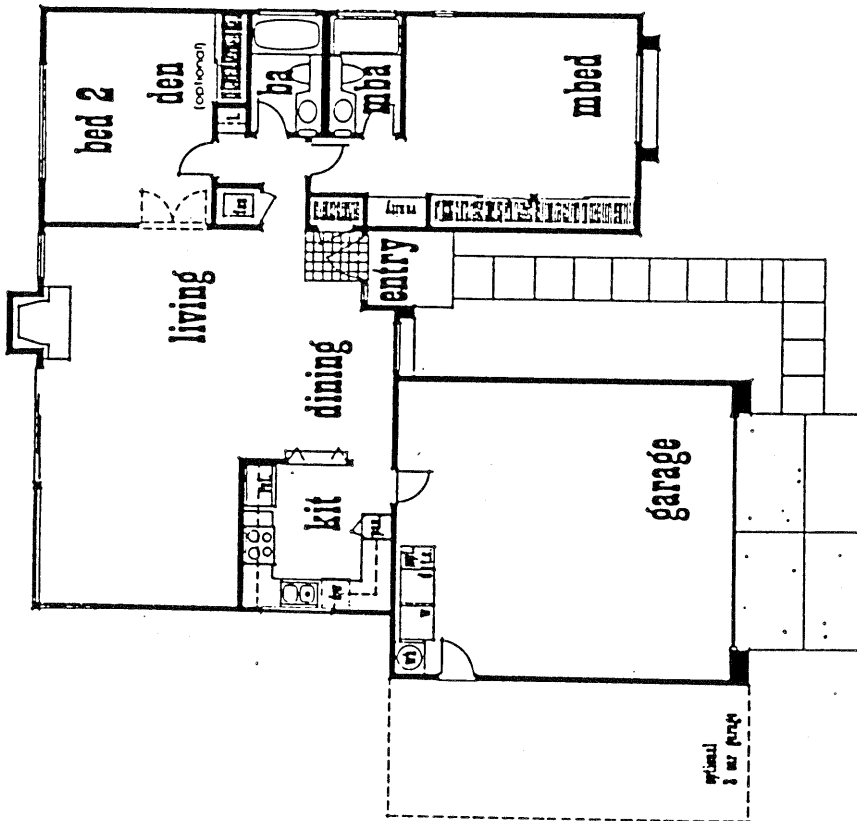

Camino Park

in Encinitas

CAMINO PARK

Model: PLAN 2

Area: 1246 B/T Code: CP

Approximate SQ/FT: ?

CAMINO PARK

Model: PLAN 1

Area: 1246 B/T Code: CP

Approximate SQ/FT: ?

CAMINO PARK
 Model: PLAN 4
 Area: 1246 B/T Code: CP
 Approximate SQ/FT: ?

CAMINO PARK
 Model: PLAN 3
 Area: 1246 B/T Code: CP
 Approximate SQ/FT: ?