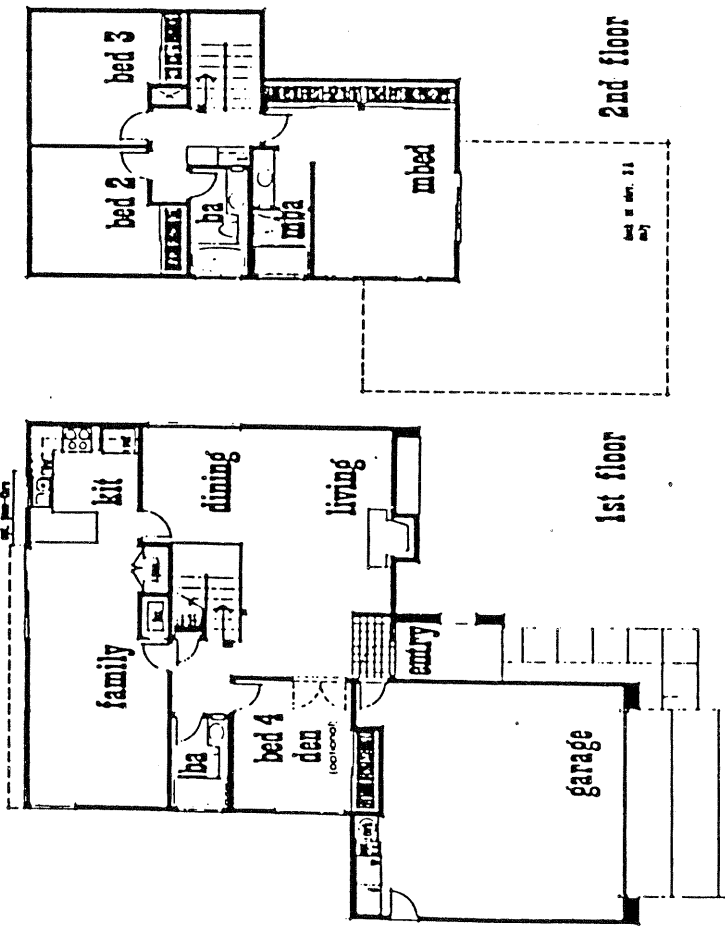

Camino Park

in Encinitas

CAMINO PARK

Model: PLAN 2

Area: 1246 B/T Code: CP

Approximate SQ/FT: ?

CAMINO PARK

Model: PLAN 1

Area: 1246 B/T Code: CP

Approximate SQ/FT: ?

CAMINO PARK
 Model: PLAN 4
 Area: 1246 B/T Code: CP
 Approximate SQ/FT: ?

CAMINO PARK
 Model: PLAN 3
 Area: 1246 B/T Code: CP
 Approximate SQ/FT: ?