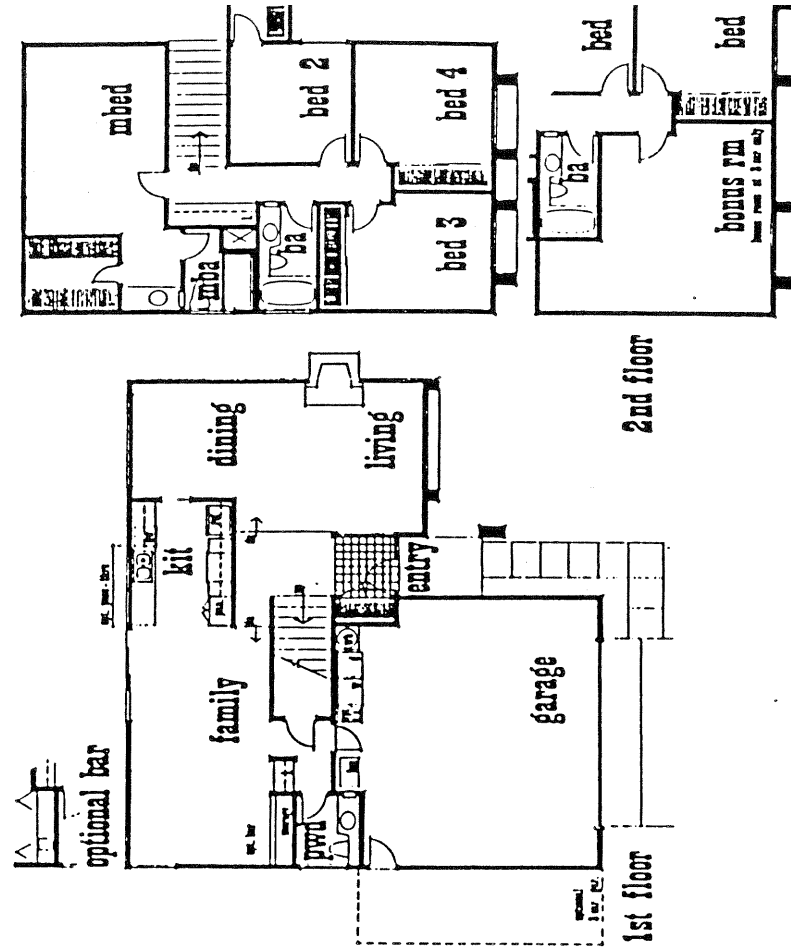

Camino Park

in Encinitas

CAMINO PARK

Model: PLAN 2

Area: 1246 B/T Code: CP

Approximate SQ/FT: ?

CAMINO PARK

Model: PLAN 1

Area: 1246 B/T Code: CP

Approximate SQ/FT: ?

CAMINO PARK
 Model: PLAN 4
 Area: 1246 B/T Code: CP
 Approximate SQ/FT: ?

CAMINO PARK
 Model: PLAN 3
 Area: 1246 B/T Code: CP
 Approximate SQ/FT: ?