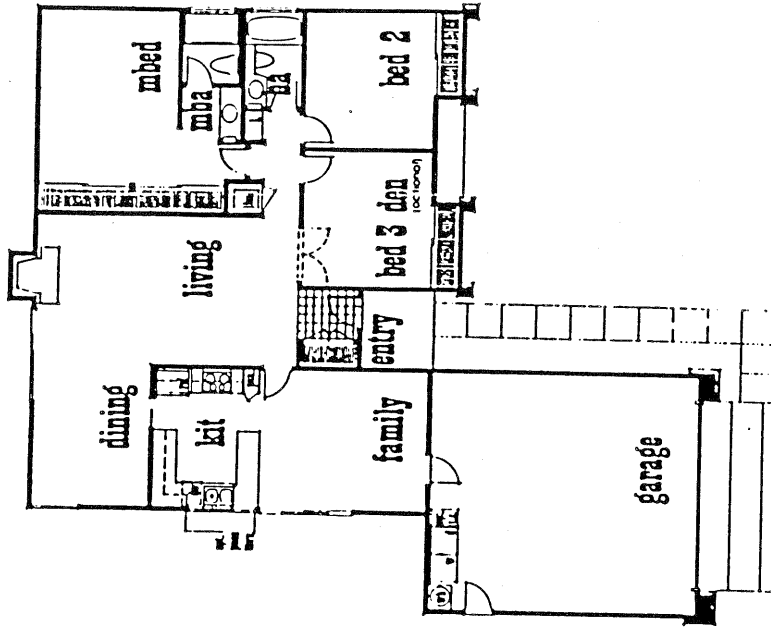

Camino Park

in Encinitas

CAMINO PARK

Model: PLAN 2

Area: 1246 B/T Code: CP

Approximate SQ/FT: ?

CAMINO PARK

Model: PLAN 1

Area: 1246 B/T Code: CP

Approximate SQ/FT: ?

CAMINO PARK
 Model: PLAN 4
 Area: 1246 B/T Code: CP
 Approximate SQ/FT: ?

CAMINO PARK
 Model: PLAN 3
 Area: 1246 B/T Code: CP
 Approximate SQ/FT: ?