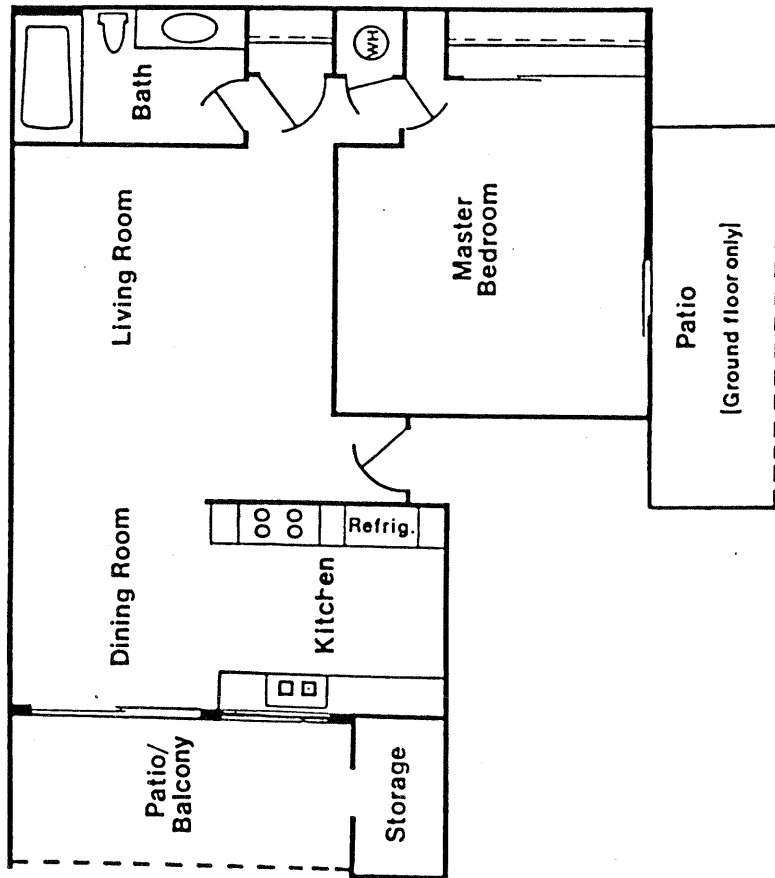

Casa Del Mar

2 BEDROOM/2 BATH/1008 SQ. FT.

CASA DEL MAR
 Model: PLAN E
 Area: 1143 B/T Code: CDM
 Approximate SQ/FT: 1008

1 BEDROOM/1BATH/692 SQ. FT.

CASA DEL MAR
 Model: PLAN A
 Area: 1143 B/T Code: CDM
 Approximate SQ/FT: 692