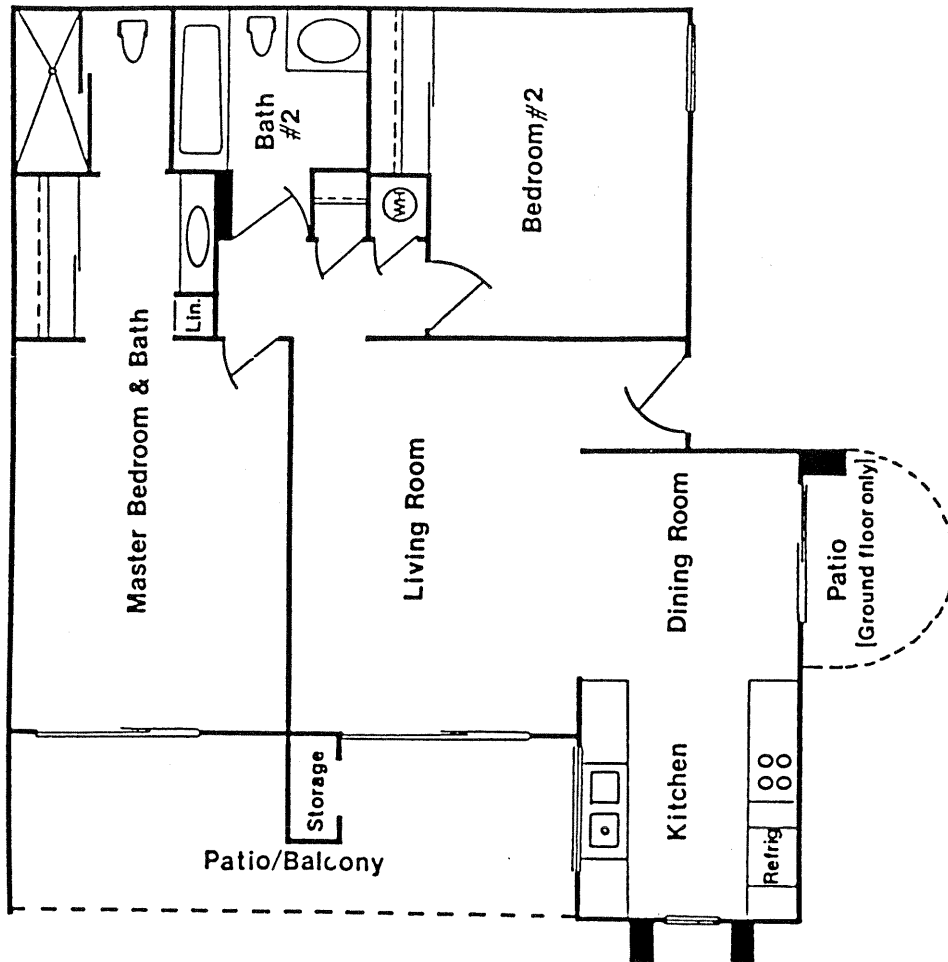

Casa Del Mar

2 BEDROOM/2 BATH/1008 SQ. FT.

CASA DEL MAR
 Model: PLAN E
 Area: 1143 B/T Code: CDM
 Approximate SQ/FT: 1008

1 BEDROOM/1BATH/692 SQ. FT.

CASA DEL MAR
 Model: PLAN A
 Area: 1143 B/T Code: CDM
 Approximate SQ/FT: 692