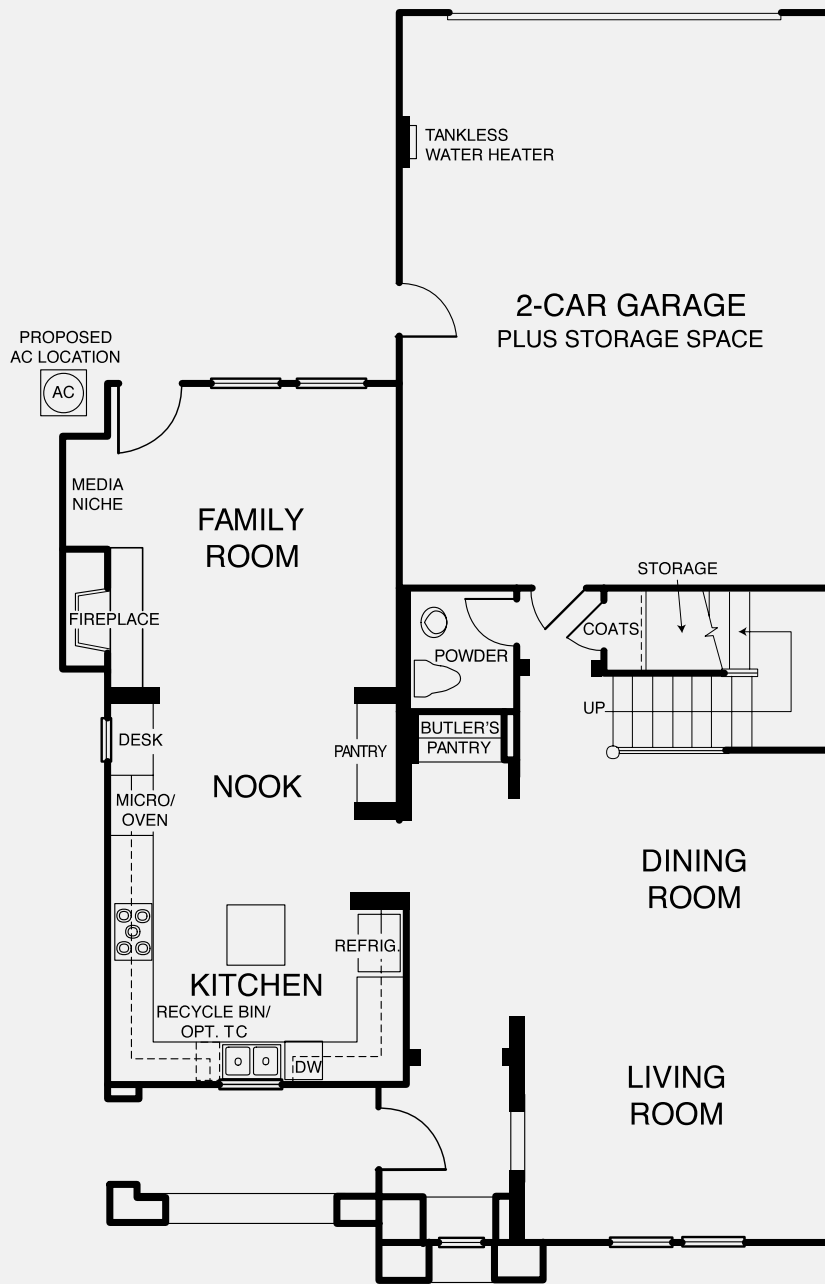

PRELIMINARY

RESIDENCE 1P
PRAIRIE (1PR)
FIRST STORY

Del Sur

EMBRACING THE HERITAGE OF SAN DIEGO

Cassero

Standard Pacific Homes

Residence 2

Level 1

Entry, stairs, volume, decks, porches and square footages may vary per elevation. All maps, plans, landscaping and elevation renderings are artist's conception and are not to scale.

www.delsurliving.com