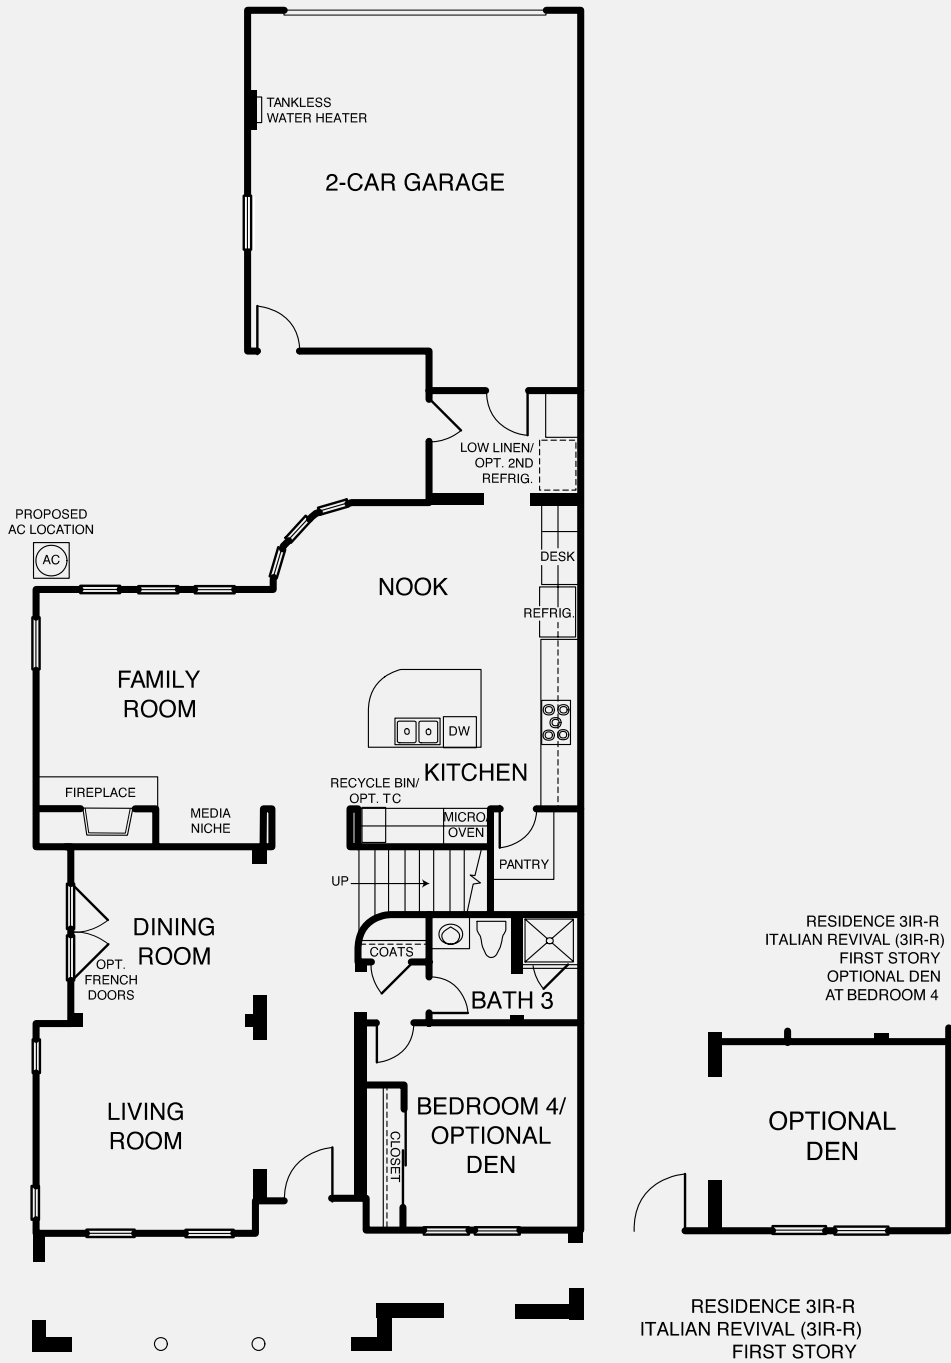

PRELIMINARY

Del Sur

EMBRACING THE HERITAGE OF SAN DIEGO

Cassero

Standard Pacific Homes

Residence 5

Level 1

Entry, stairs, volume, decks, porches and square footages may vary per elevation. All maps, plans, landscaping and elevation renderings are artist's conception and are not to scale.

www.delsurliving.com