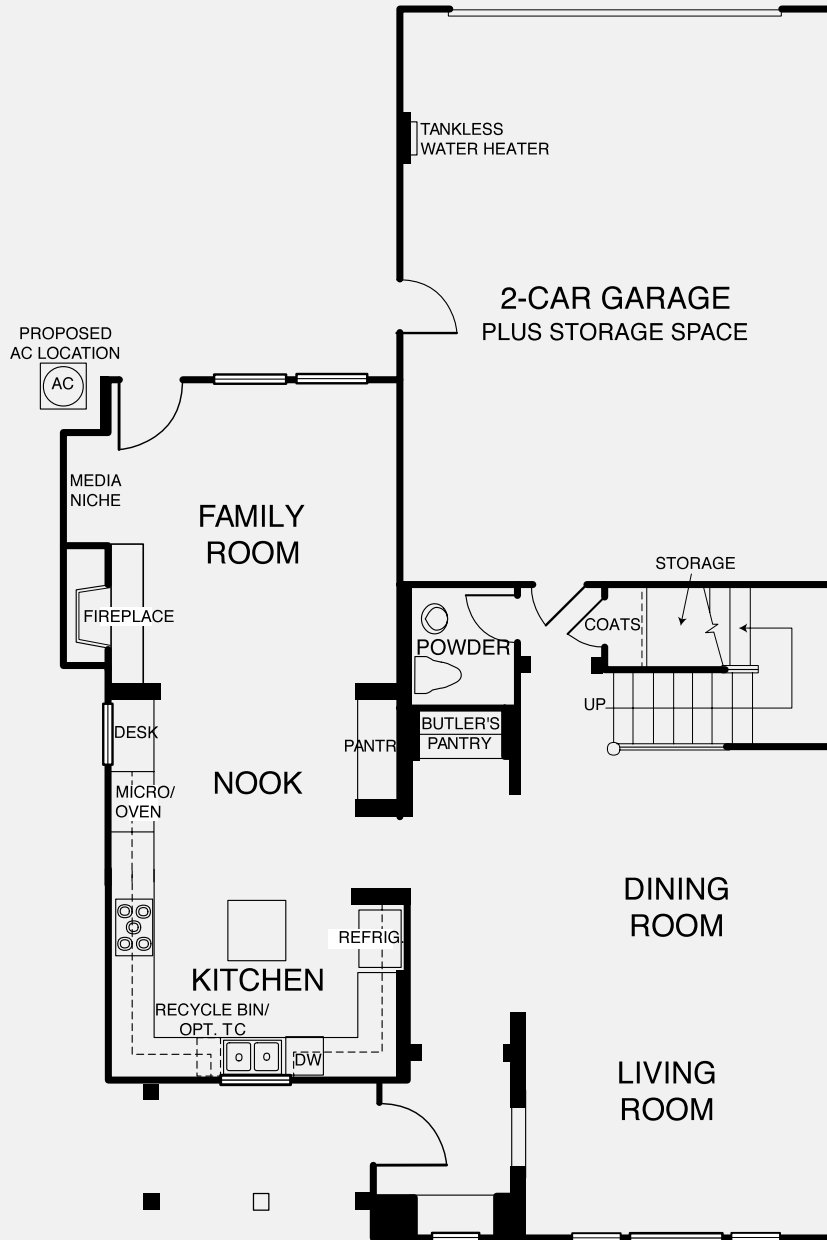

PRELIMINARY

RESIDENCE 1M  
MONTEREY (2MO)  
FIRST STORY

Del Sur

EMBRACING THE HERITAGE OF SAN DIEGO

## Cassero

Standard Pacific Homes

Residence 1

Level 1

Entry, stairs, volume, decks, porches and square footages may vary per elevation. All maps, plans, landscaping and elevation renderings are artist's conception and are not to scale.