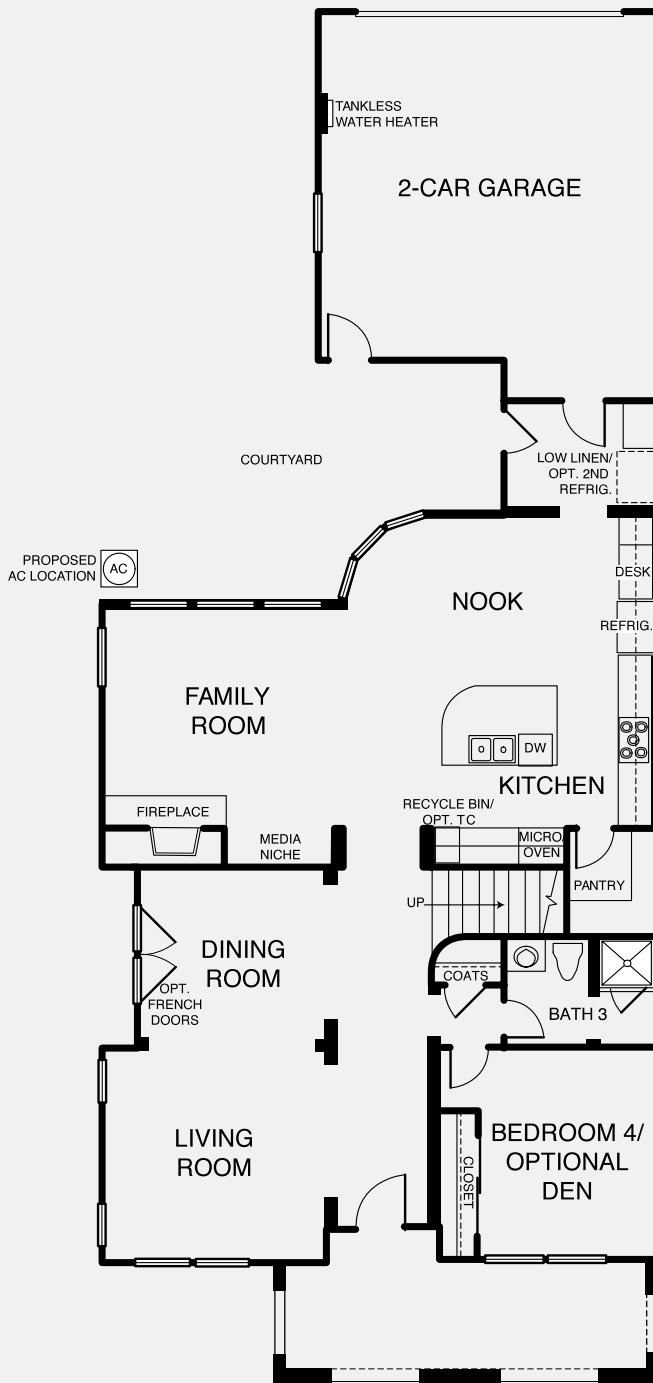

PRELIMINARY

RESIDENCE 3S-R
SPANISH COLONIAL (3SC-R)
FIRST STORY

Del Sur

EMBRACING THE HERITAGE OF SAN DIEGO

Cassero

Standard Pacific Homes

Residence 6

Level 1

Entry, stairs, volume, decks, porches and square footages may vary per elevation. All maps, plans, landscaping and elevation renderings are artist's conception and are not to scale.

www.delsurliving.com