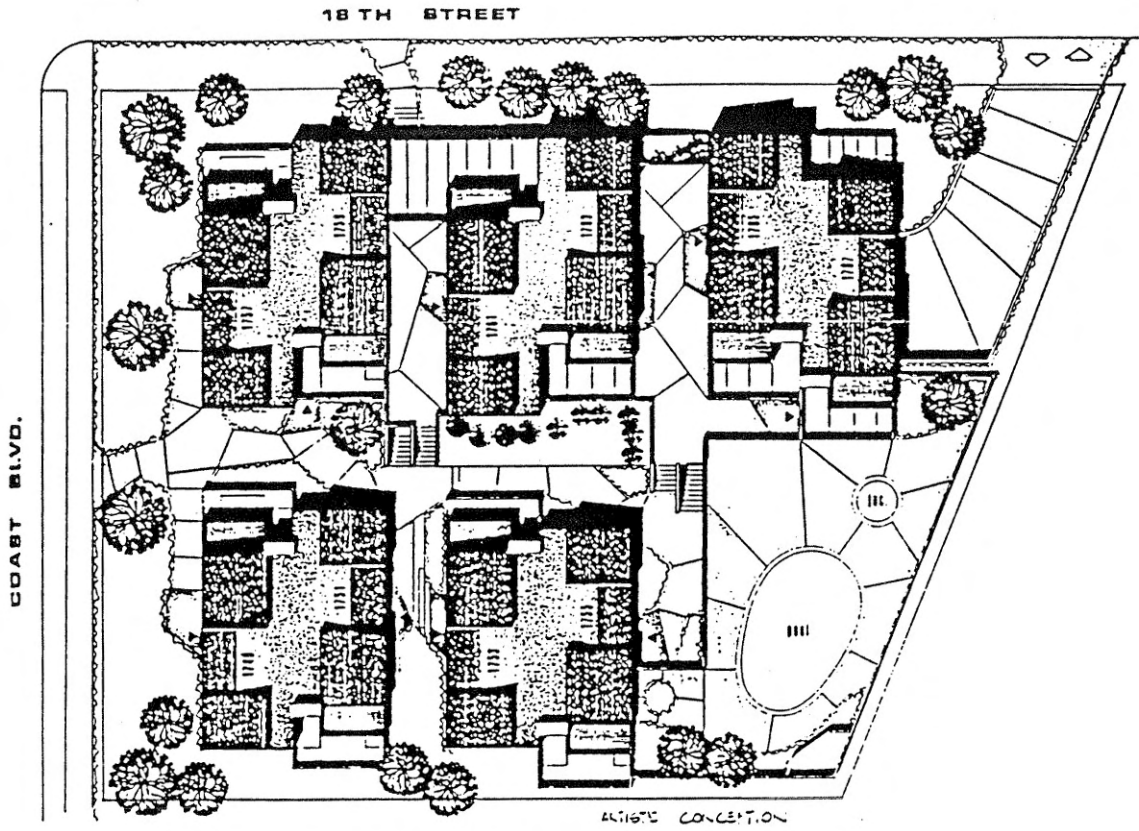

# Coast Del Mar

**COAST DEL MAR**

Site Plan - B/T: CST  
 Caution: There may be additions or changes to these site plans

**COAST DEL MAR**

Model: PLAN A  
 Area: 1143 B/T Code: CST  
 Approximate SQ/FT: ?