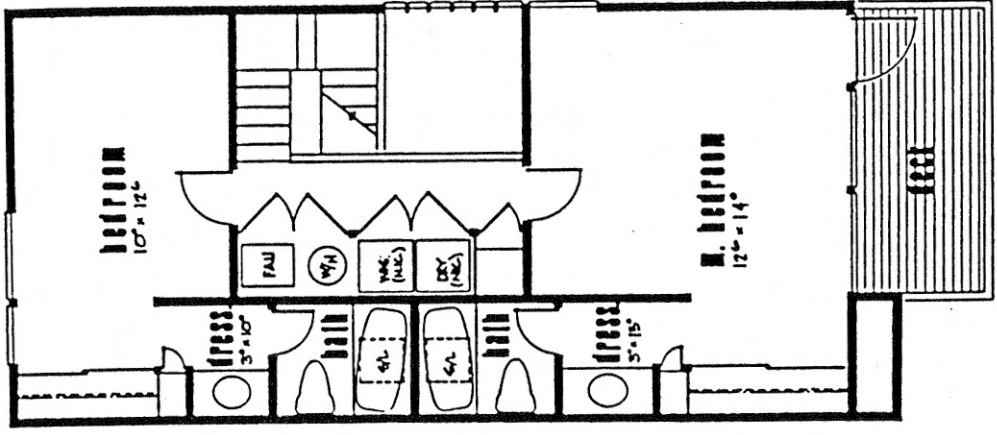

# Coast Del Mar

**COAST DEL MAR**

Site Plan - B/T: CST  
 Caution: There may be additions or changes to these site plans

**COAST DEL MAR**

Model: PLAN A  
 Area: 1143 B/T Code: CST  
 Approximate SQ/FT: ?