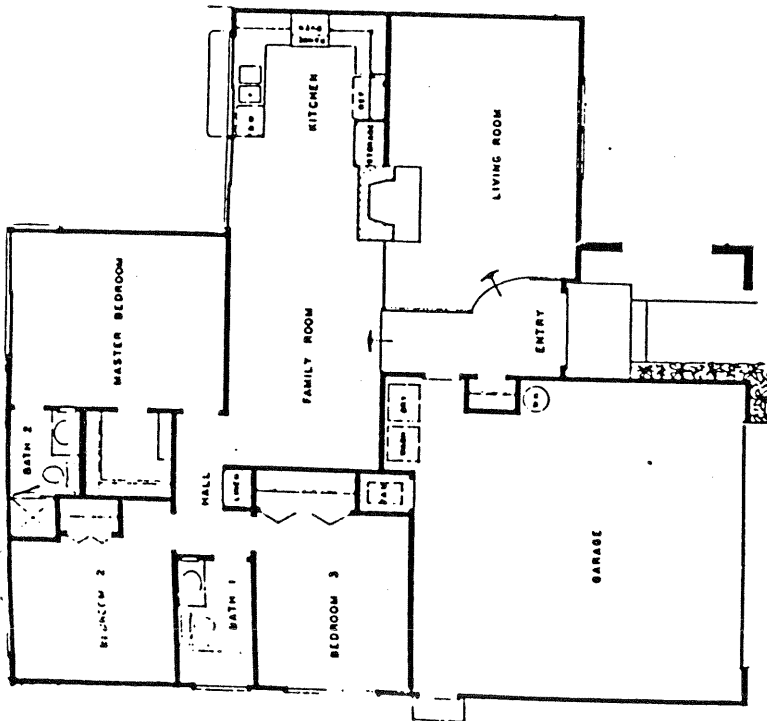

Del Mar Hills

DEL MAR HILLS
Model: PLAN 32
Area: 1143 B/T Code: DMH
Approximate SQ/FT: ?

DEL MAR HILLS
Model: PLAN 31
Area: 1143 B/T Code: DMH
Approximate SQ/FT: ?

DEL MAR HILLS
 Model: PLAN 34
 Area: 1143 B/T Code: DMH
 Approximate SQ/FT: ?

DEL MAR HILLS
 Model: PLAN 33
 Area: 1143 B/T Code: DMH
 Approximate SQ/FT: ?

DEL MAR HILLS

Model: PLAN 35

Area: 1143 B/T Code: DMH

Approximate SQ/FT: ?