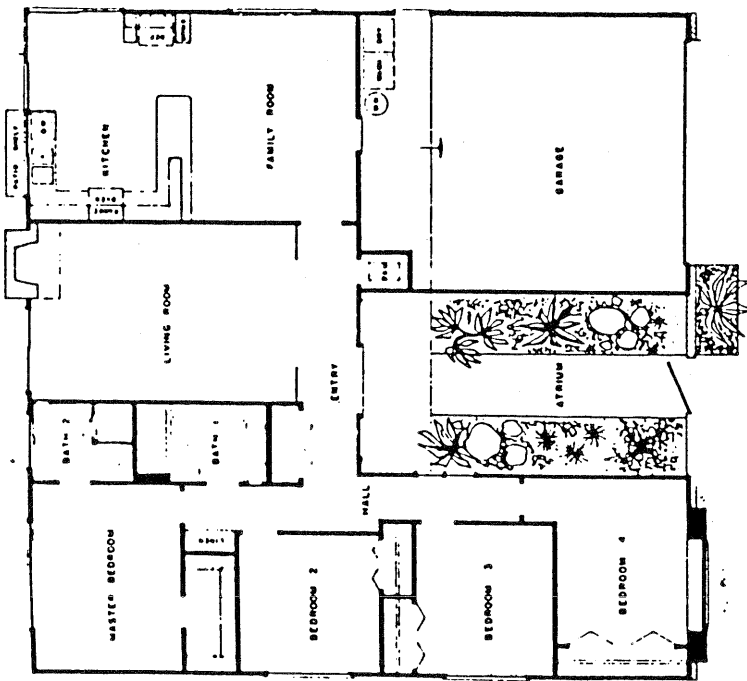

Del Mar Hills

DEL MAR HILLS
Model: PLAN 32
Area: 1143 B/T Code: DMH
Approximate SQ/FT: ?

DEL MAR HILLS
Model: PLAN 31
Area: 1143 B/T Code: DMH
Approximate SQ/FT: ?

DEL MAR HILLS
 Model: PLAN 34
 Area: 1143 B/T Code: DMH
 Approximate SQ/FT: ?

DEL MAR HILLS
 Model: PLAN 33
 Area: 1143 B/T Code: DMH
 Approximate SQ/FT: ?

DEL MAR HILLS

Model: PLAN 35

Area: 1143 B/T Code: DMH

Approximate SQ/FT: ?