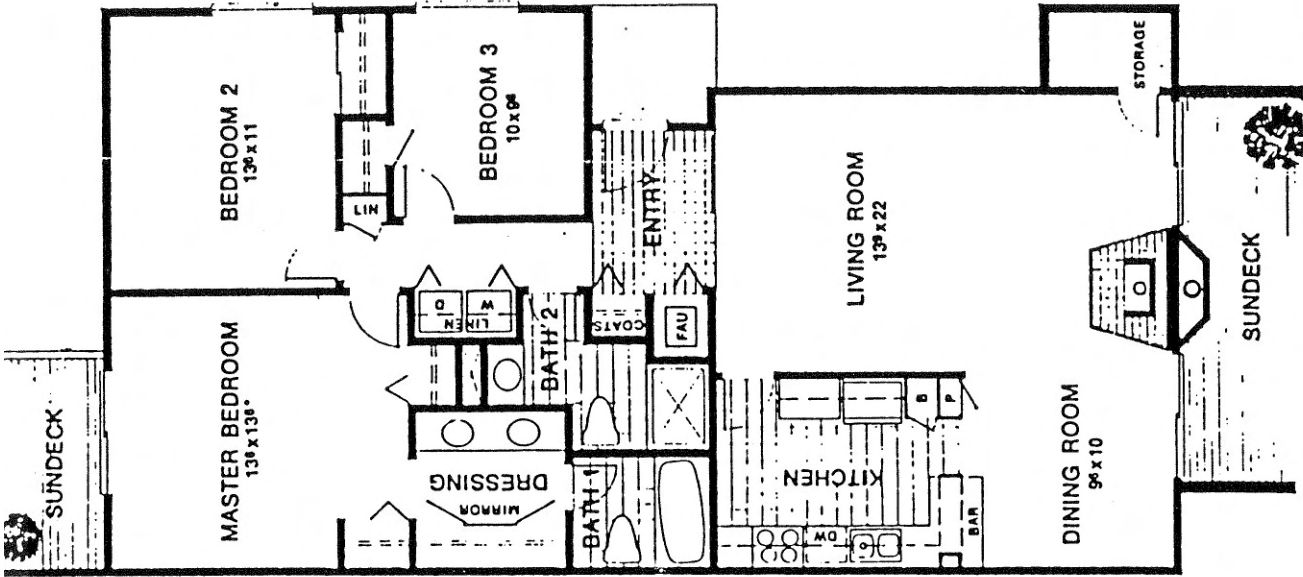

Del Mar Woods
~ Condos ~

DEL MAR WOODS CONDOS

Model: PLAN E-1
 Area: 1143 B/T Code: DWC
 Approximate SQ/FT: 1374

DEL MAR WOODS CONDOS

Model: PLAN D
 Area: 1143 B/T Code: DWC
 Approximate SQ/FT: 1330

*AVERAGE DIMENSION
Architectural detail and prices
subject to change without notice.

DEL MAR WOODS CONDOS

Model: PLAN F
Area: 1143 B/T Code: DWC
Approximate SQ/FT: 1400

*AVERAGE DIMENSION

DEL MAR WOODS CONDOS

Model: PLAN E-2
Area: 1143 B/T Code: DWC
Approximate SQ/FT: 1388