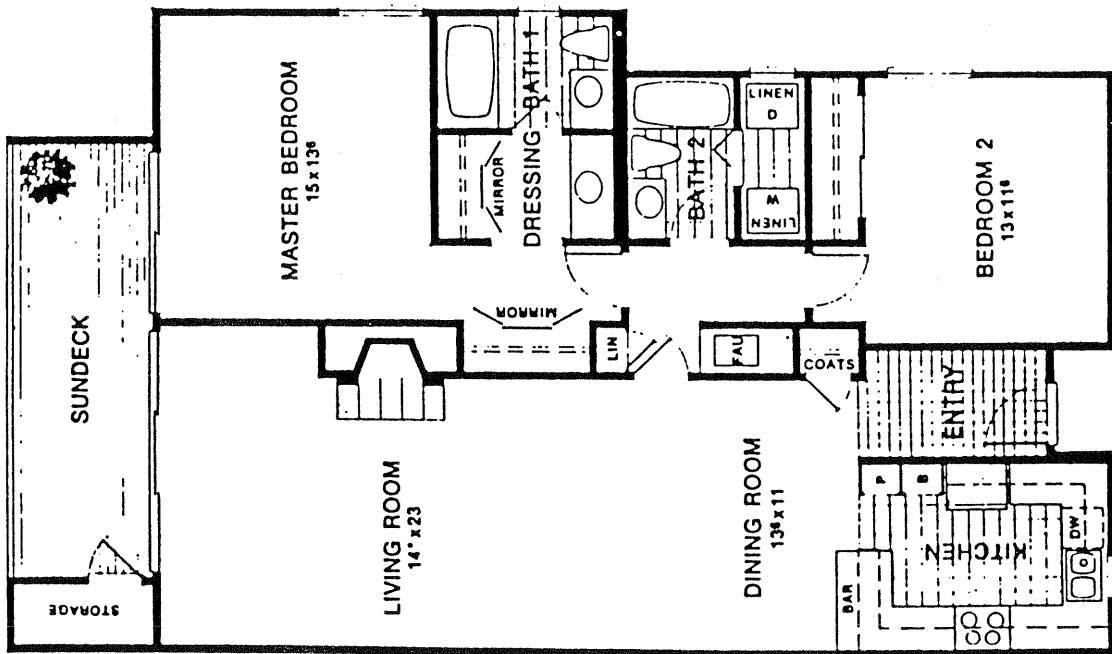

Del Mar Woods
~ Condos ~

DEL MAR WOODS CONDOS

Model: PLAN E-1
 Area: 1143 B/T Code: DWC
 Approximate SQ/FT: 1374

DEL MAR WOODS CONDOS

Model: PLAN D
 Area: 1143 B/T Code: DWC
 Approximate SQ/FT: 1330

*AVERAGE DIMENSION
Architectural detail and prices
subject to change without notice.

DEL MAR WOODS CONDOS

Model: PLAN F
Area: 1143 B/T Code: DWC
Approximate SQ/FT: 1400

*AVERAGE DIMENSION

DEL MAR WOODS CONDOS

Model: PLAN E-2
Area: 1143 B/T Code: DWC
Approximate SQ/FT: 1388