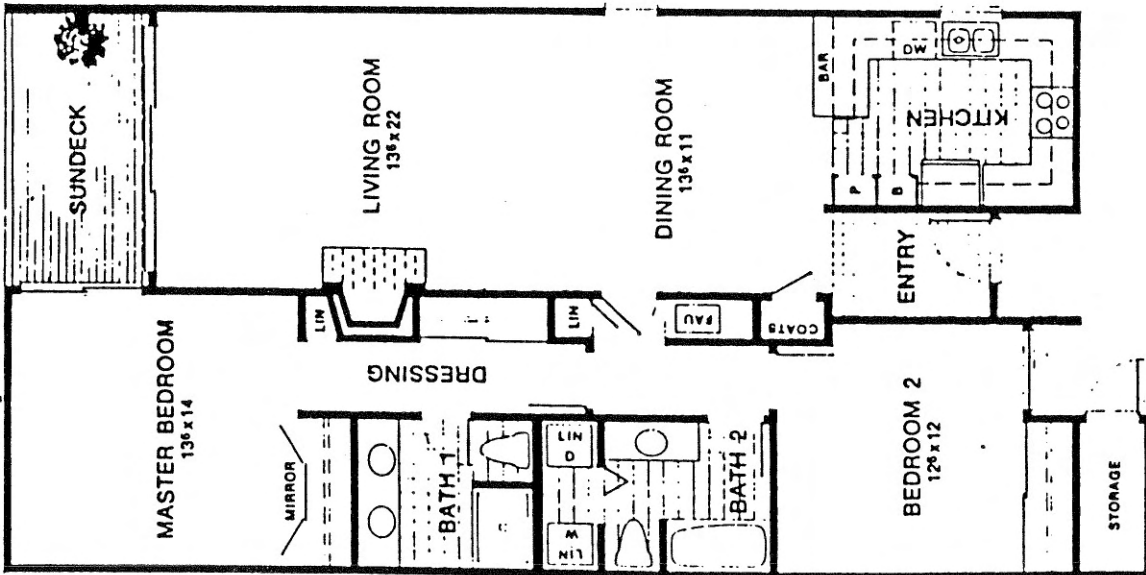

Del Mar Woods
~ Condos ~

DEL MAR WOODS CONDOS

Model: PLAN E-1
 Area: 1143 B/T Code: DWC
 Approximate SQ/FT: 1374

DEL MAR WOODS CONDOS

Model: PLAN D
 Area: 1143 B/T Code: DWC
 Approximate SQ/FT: 1330

*AVERAGE DIMENSION
Architectural detail and prices
subject to change without notice.

DEL MAR WOODS CONDOS

Model: PLAN F
Area: 1143 B/T Code: DWC
Approximate SQ/FT: 1400

*AVERAGE DIMENSION

DEL MAR WOODS CONDOS

Model: PLAN E-2
Area: 1143 B/T Code: DWC
Approximate SQ/FT: 1388