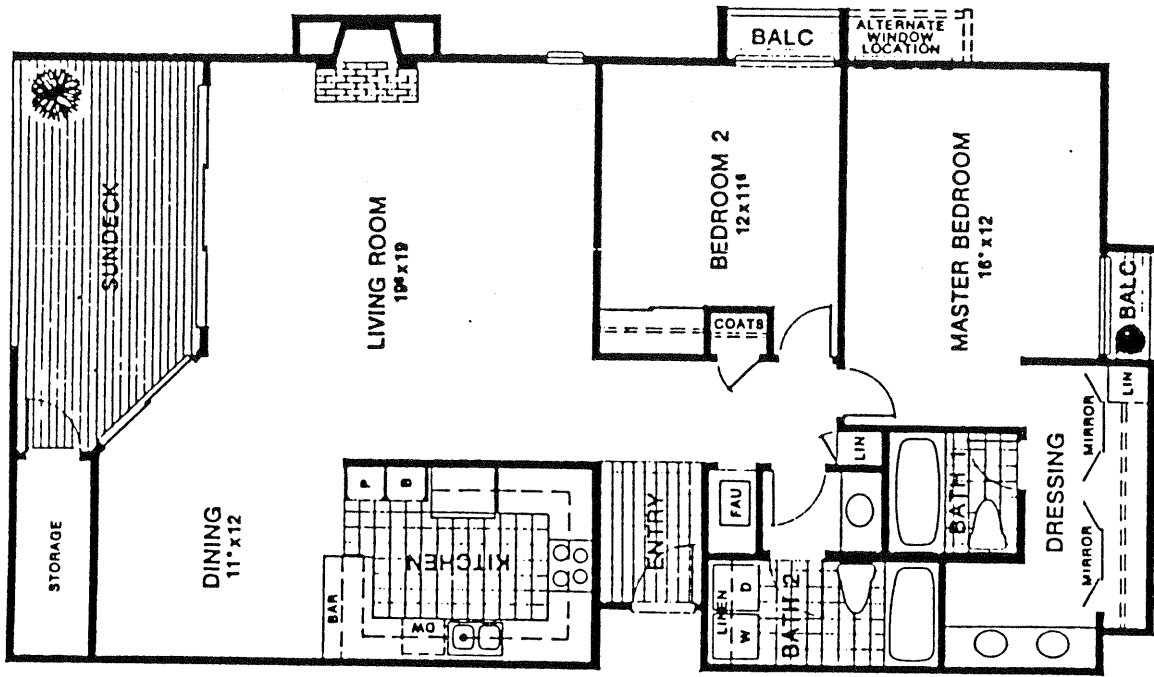

Del Mar Woods
~ Condos ~

DEL MAR WOODS CONDOS

Model: PLAN E-1
 Area: 1143 B/T Code: DWC
 Approximate SQ/FT: 1374

DEL MAR WOODS CONDOS

Model: PLAN D
 Area: 1143 B/T Code: DWC
 Approximate SQ/FT: 1330

*AVERAGE DIMENSION
Architectural detail and prices
subject to change without notice.

DEL MAR WOODS CONDOS

Model: PLAN F
Area: 1143 B/T Code: DWC
Approximate SQ/FT: 1400

*AVERAGE DIMENSION

DEL MAR WOODS CONDOS

Model: PLAN E-2
Area: 1143 B/T Code: DWC
Approximate SQ/FT: 1388