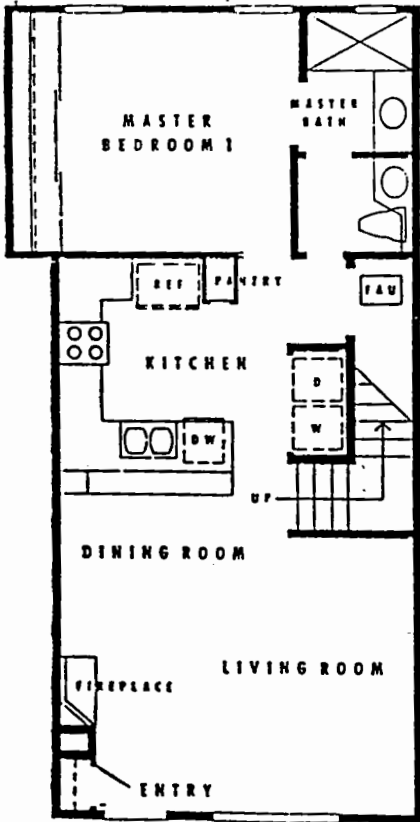

Elysian

© The Inside Tract

ELYSIAN
 Model: PLAN TWO
 Area: EDM B/T Code: ELY
 Approx SQ/FT: 1045
 ©The Inside Tract

© The Inside Tract

ELYSIAN
 Model: PLAN ONE
 Area: EDM B/T Code: ELY
 Approx SQ/FT: 1005
 ©The Inside Tract

ELYSIAN
 Model: PLAN FOUR
 Area: EDM B/T Code: ELY
 Approx SQ/FT: 1145
 ©The Inside Tract

ELYSIAN
 Model: PLAN THREE
 Area: EDM B/T Code: ELY
 Approx SQ/FT: 1058
 ©The Inside Tract

© The Inside Tract

ELYSIAN
 Model: PLAN SIX
 Area: EDM B/T Code: ELY
 Approx SQ/FT: 1188
 © The Inside Tract

© The Inside Tract

ELYSIAN
 Model: PLAN FIVE
 Area: EDM B/T Code: ELY
 Approx SQ/FT: 1179
 © The Inside Tract

Features

Information Deemed Accurate
But Not Guaranteed

- ◆ Six Floor Plans
- ◆ Each Unit Has Dual Master Suites
 - ◆ Two Car Garages
 - ◆ Minutes From The Beach
 - ◆ 50ft. Tower Landmark
 - ◆ 75 ft. Lap Pool
 - ◆ Fitness Center & Deck

ELYSIAN

© The Inside Tract

5 Upper 31	4 Upper 32	2 Upper 33	2 Upper 34	4 Upper 35	5 Upper 36
6 Lower 25	3 Lower 26	1 Lower 27	1 Lower 28	3 Lower 29	6 Lower 30

6 Lower 18	3 Lower 17	1 Lower 16	1 Lower 15	3 Lower 14	6 Lower 13
5 Upper 24	4 Upper 23	2 Upper 22	2 Upper 21	4 Upper 20	5 Upper 19