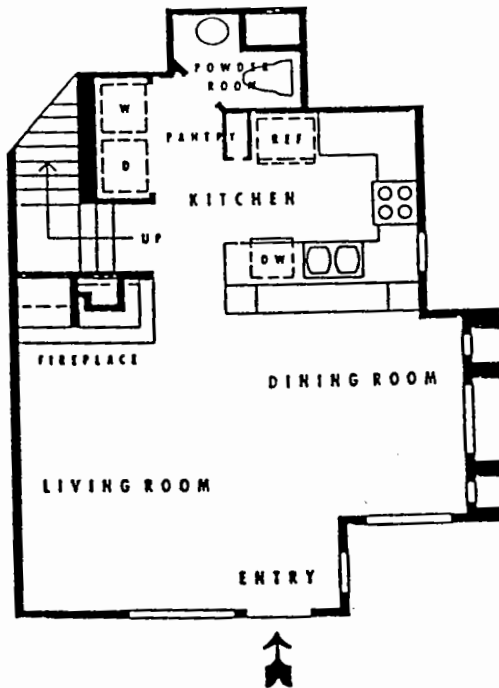

Elysian

© The Inside Tract

ELYSIAN
 Model: PLAN TWO
 Area: EDM B/T Code: ELY
 Approx SQ/FT: 1045
 ©The Inside Tract

© The Inside Tract

ELYSIAN
 Model: PLAN ONE
 Area: EDM B/T Code: ELY
 Approx SQ/FT: 1005
 ©The Inside Tract

ELYSIAN
 Model: PLAN FOUR
 Area: EDM B/T Code: ELY
 Approx SQ/FT: 1145
 ©The Inside Tract

ELYSIAN
 Model: PLAN THREE
 Area: EDM B/T Code: ELY
 Approx SQ/FT: 1058
 ©The Inside Tract

© The Inside Tract

ELYSIAN
 Model: PLAN SIX
 Area: EDM B/T Code: ELY
 Approx SQ/FT: 1188
 © The Inside Tract

© The Inside Tract

ELYSIAN
 Model: PLAN FIVE
 Area: EDM B/T Code: ELY
 Approx SQ/FT: 1179
 © The Inside Tract

Features

Information Deemed Accurate
But Not Guaranteed

- ◆ Six Floor Plans
- ◆ Each Unit Has Dual Master Suites
 - ◆ Two Car Garages
 - ◆ Minutes From The Beach
 - ◆ 50ft. Tower Landmark
 - ◆ 75 ft. Lap Pool
 - ◆ Fitness Center & Deck

ELYSIAN

© The Inside Tract

5 Upper 31	4 Upper 32	2 Upper 33	2 Upper 34	4 Upper 35	5 Upper 36
6 Lower 25	3 Lower 26	1 Lower 27	1 Lower 28	3 Lower 29	6 Lower 30

6 Lower 18	3 Lower 17	1 Lower 16	1 Lower 15	3 Lower 14	6 Lower 13
5 Upper 24	4 Upper 23	2 Upper 22	2 Upper 21	4 Upper 20	5 Upper 19