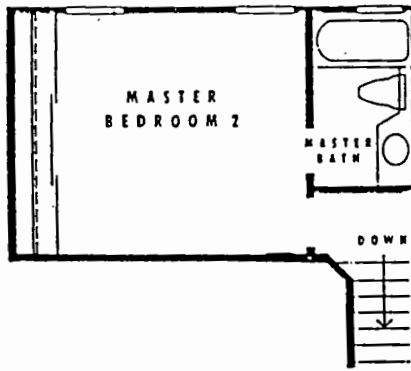

Elysian

© The Inside Tract

ELYSIAN
 Model: PLAN TWO
 Area: EDM B/T Code: ELY
 Approx SQ/FT: 1045
 ©The Inside Tract

© The Inside Tract

ELYSIAN
 Model: PLAN ONE
 Area: EDM B/T Code: ELY
 Approx SQ/FT: 1005
 ©The Inside Tract

© The Inside Tract

ELYSIAN
 Model: PLAN FIVE
 Area: EDM B/T Code: ELY
 Approx SQ/FT: 1179
 © The Inside Tract

Features

Information Deemed Accurate
But Not Guaranteed

- ◆ Six Floor Plans
- ◆ Each Unit Has Dual Master Suites
 - ◆ Two Car Garages
 - ◆ Minutes From The Beach
 - ◆ 50ft. Tower Landmark
 - ◆ 75 ft. Lap Pool
 - ◆ Fitness Center & Deck