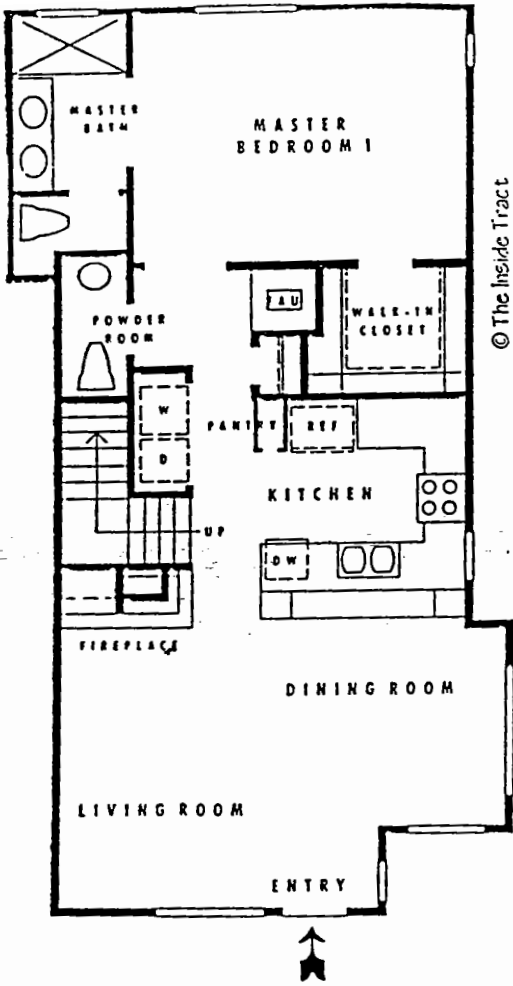

Elysian

© The Inside Tract

ELYSIAN
 Model: PLAN TWO
 Area: EDM B/T Code: ELY
 Approx SQ/FT: 1045
 ©The Inside Tract

© The Inside Tract

ELYSIAN
 Model: PLAN ONE
 Area: EDM B/T Code: ELY
 Approx SQ/FT: 1005
 ©The Inside Tract

ELYSIAN
 Model: PLAN FOUR
 Area: EDM B/T Code: ELY
 Approx SQ/FT: 1145
 ©The Inside Tract

ELYSIAN
 Model: PLAN THREE
 Area: EDM B/T Code: ELY
 Approx SQ/FT: 1058
 ©The Inside Tract

© The Inside Tract

ELYSIAN
 Model: PLAN SIX
 Area: EDM B/T Code: ELY
 Approx SQ/FT: 1188
 © The Inside Tract

© The Inside Tract

ELYSIAN
 Model: PLAN FIVE
 Area: EDM B/T Code: ELY
 Approx SQ/FT: 1179
 © The Inside Tract

Features

Information Deemed Accurate
But Not Guaranteed

- ◆ Six Floor Plans
- ◆ Each Unit Has Dual Master Suites
 - ◆ Two Car Garages
 - ◆ Minutes From The Beach
 - ◆ 50ft. Tower Landmark
 - ◆ 75 ft. Lap Pool
 - ◆ Fitness Center & Deck

ELYSIAN

© The Inside Tract

5 Upper 31	4 Upper 32	2 Upper 33	2 Upper 34	4 Upper 35	5 Upper 36
6 Lower 25	3 Lower 26	1 Lower 27	1 Lower 28	3 Lower 29	6 Lower 30

6 Lower 18	3 Lower 17	1 Lower 16	1 Lower 15	3 Lower 14	6 Lower 13
5 Upper 24	4 Upper 23	2 Upper 22	2 Upper 21	4 Upper 20	5 Upper 19