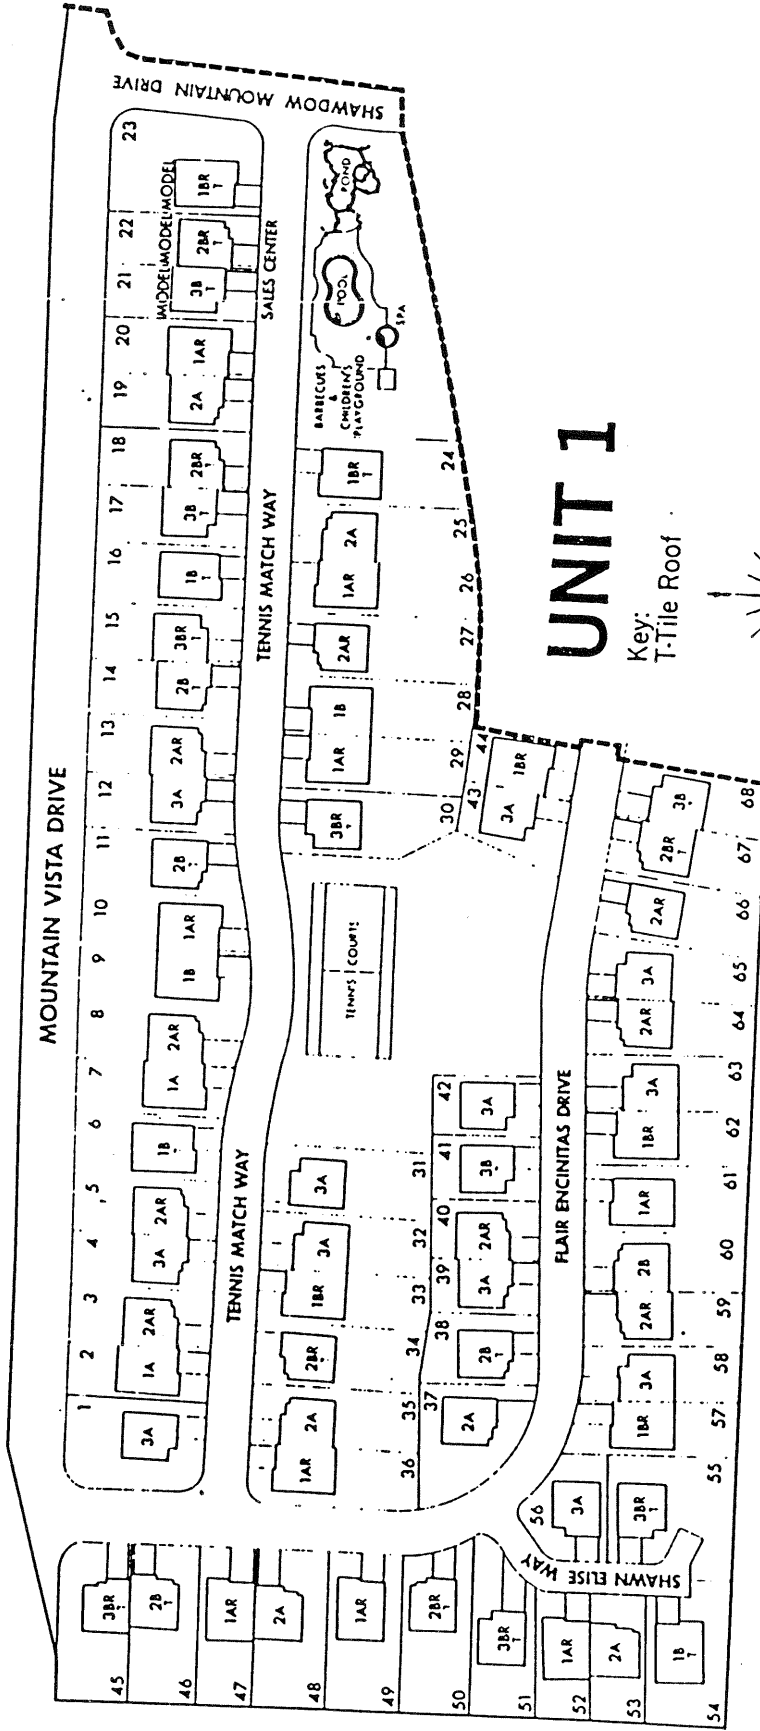

Encinitas Real

ENCINITAS REAL
 Model: PLAN 2
 Area: 1246 B/T Code: ER
 Approximate SQ/FT: ?

ENCINITAS REAL
 Model: PLAN 1
 Area: 1246 B/T Code: ER
 Approximate SQ/FT: ?

ENCINITAS REAL

Site Plan - B/T: ER
 Caution: There may be additions or changes to these site plans