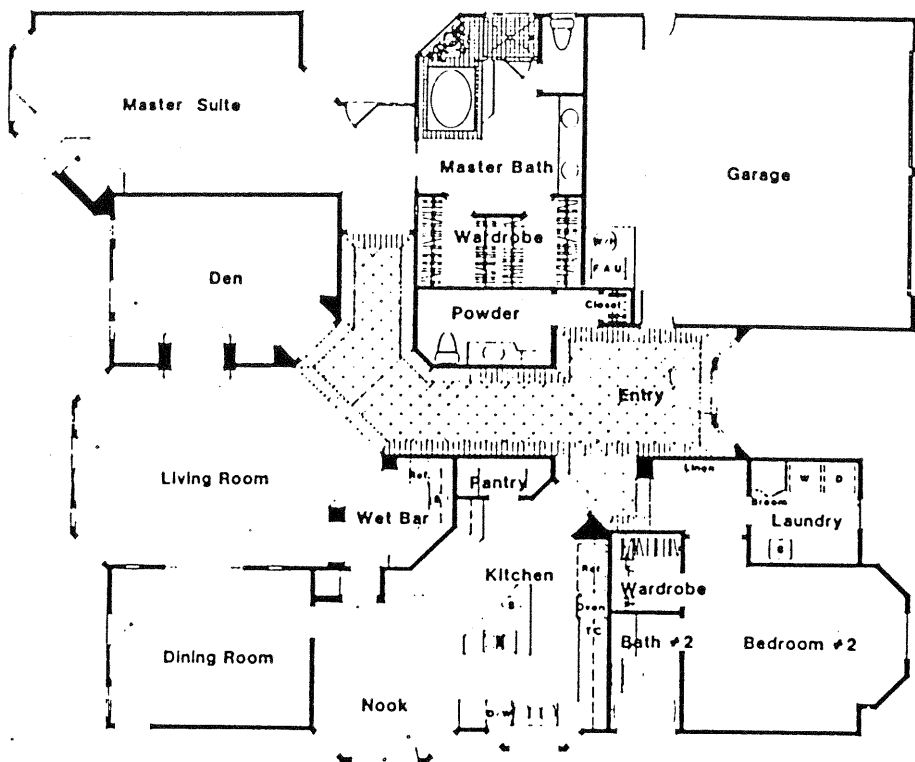

Stratford
of Fairbanks Ranch
in Rancho Santa Fe

STRATFORD FAIRBANKS RANCH

Model: PLAN 2A

Area: 1673 B/T Code: SFR

Approximate SQ/FT: 2650

STRATFORD FAIRBANKS RANCH

Model: PLAN 1A

Area: 1673 B/T Code: SFR

Approximate SQ/FT: 2590

STRATFORD FAIRBANKS RANCH

Model: PLAN 4A
Area: 1673 B/T Code: SFR
Approximate SQ/FT: 3050

STRATFORD FAIRBANKS RANCH

Model: PLAN 3A
Area: 1673 B/T Code: SFR
Approximate SQ/FT: 2780

STRATFORD FAIRBANKS RANCH

Site Plan - B/T: SFR
 Caution: There may be additions or changes to these site plans

STRATFORD FAIRBANKS RANCH

Model: PLAN 5A
 Area: 1673 B/T Code: SFR
 Approximate SQ/FT: 3275