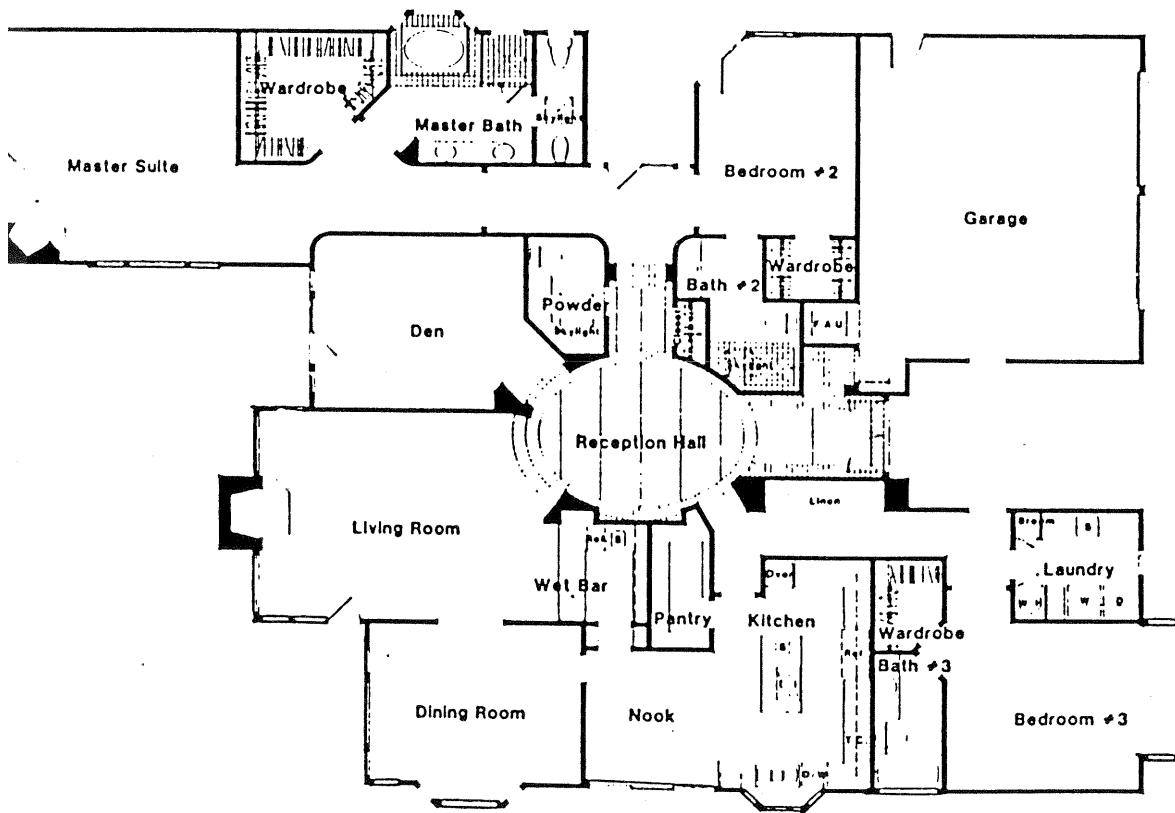

Stratford
of Fairbanks Ranch
in Rancho Santa Fe

STRATFORD FAIRBANKS RANCH

Model: PLAN 2A

Area: 1673 B/T Code: SFR

Approximate SQ/FT: 2650

STRATFORD FAIRBANKS RANCH

Model: PLAN 1A

Area: 1673 B/T Code: SFR

Approximate SQ/FT: 2590

STRATFORD FAIRBANKS RANCH

Model: PLAN 4A
Area: 1673 B/T Code: SFR
Approximate SQ/FT: 3050

STRATFORD FAIRBANKS RANCH

Model: PLAN 3A
Area: 1673 B/T Code: SFR
Approximate SQ/FT: 2780

STRATFORD FAIRBANKS RANCH

Site Plan - B/T: SFR
 Caution: There may be additions or changes to these site plans

STRATFORD FAIRBANKS RANCH

Model: PLAN 5A
 Area: 1673 B/T Code: SFR
 Approximate SQ/FT: 3275