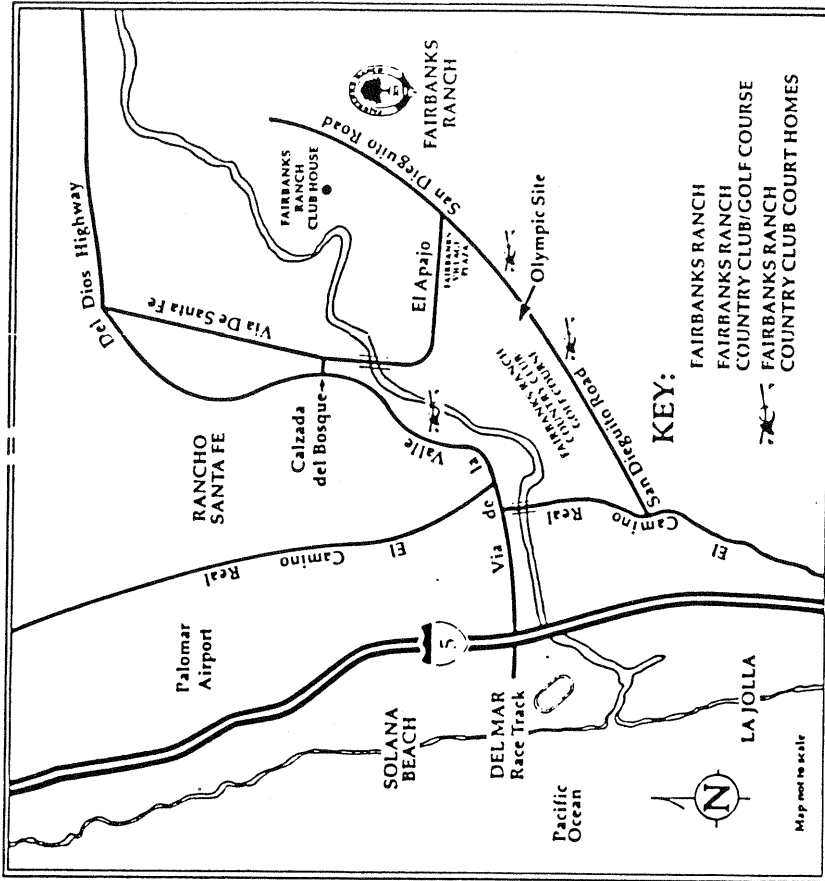

Approximate SQ/FT: 2590

STRATFORD FAIRBANKS RANCH

Model: PLAN 4A
Area: 1673 B/T Code: SFR
Approximate SQ/FT: 3050

STRATFORD FAIRBANKS RANCH

Model: PLAN 3A
Area: 1673 B/T Code: SFR
Approximate SQ/FT: 2780

STRATFORD FAIRBANKS RANCH

Site Plan - B/T: SFR
 Caution: There may be additions or changes to these site plans

STRATFORD FAIRBANKS RANCH

Model: PLAN 5A
 Area: 1673 B/T Code: SFR
 Approximate SQ/FT: 3275