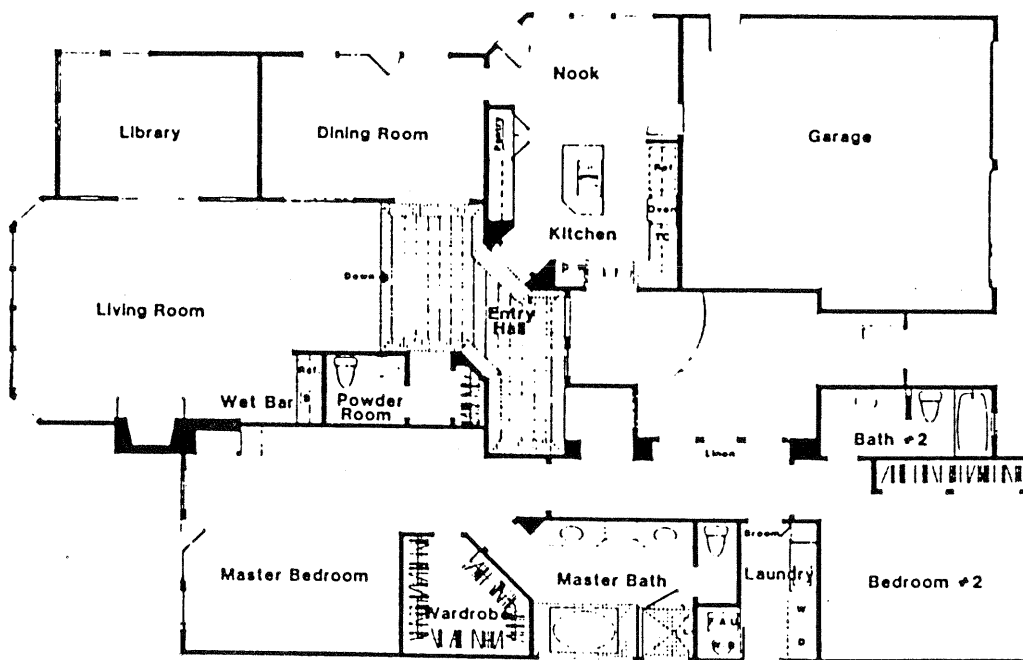

Stratford
of Fairbanks Ranch
in Rancho Santa Fe

STRATFORD FAIRBANKS RANCH

Model: PLAN 2A

Area: 1673 B/T Code: SFR

Approximate SQ/FT: 2650

STRATFORD FAIRBANKS RANCH

Model: PLAN 1A

Area: 1673 B/T Code: SFR

Approximate SQ/FT: 2590

STRATFORD FAIRBANKS RANCH

Model: PLAN 4A
Area: 1673 B/T Code: SFR
Approximate SQ/FT: 3050

STRATFORD FAIRBANKS RANCH

Model: PLAN 3A
Area: 1673 B/T Code: SFR
Approximate SQ/FT: 2780

STRATFORD FAIRBANKS RANCH

Site Plan - B/T: SFR
 Caution: There may be additions or changes to these site plans

STRATFORD FAIRBANKS RANCH

Model: PLAN 5A
 Area: 1673 B/T Code: SFR
 Approximate SQ/FT: 3275