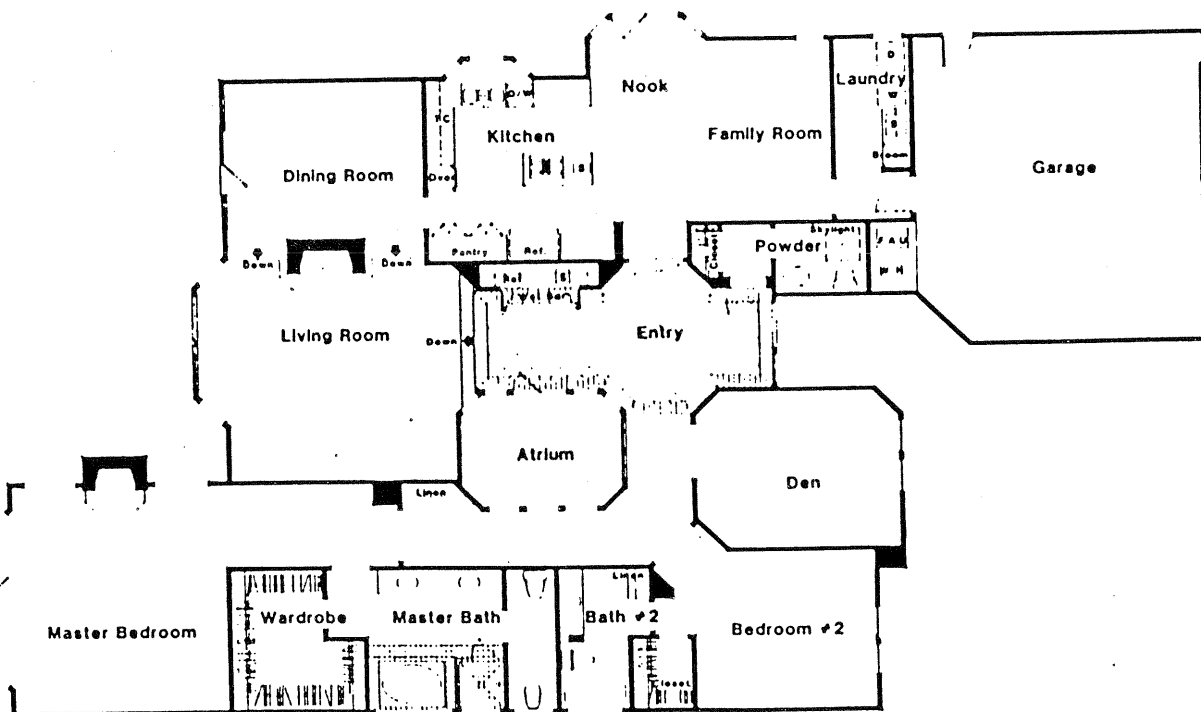

Stratford
of Fairbanks Ranch
in Rancho Santa Fe

STRATFORD FAIRBANKS RANCH

Model: PLAN 2A

Area: 1673 B/T Code: SFR

Approximate SQ/FT: 2650

STRATFORD FAIRBANKS RANCH

Model: PLAN 1A

Area: 1673 B/T Code: SFR

Approximate SQ/FT: 2590

STRATFORD FAIRBANKS RANCH

Model: PLAN 4A
Area: 1673 B/T Code: SFR
Approximate SQ/FT: 3050

STRATFORD FAIRBANKS RANCH

Model: PLAN 3A
Area: 1673 B/T Code: SFR
Approximate SQ/FT: 2780

STRATFORD FAIRBANKS RANCH

Site Plan - B/T: SFR
 Caution: There may be additions or changes to these site plans

STRATFORD FAIRBANKS RANCH

Model: PLAN 5A
 Area: 1673 B/T Code: SFR
 Approximate SQ/FT: 3275