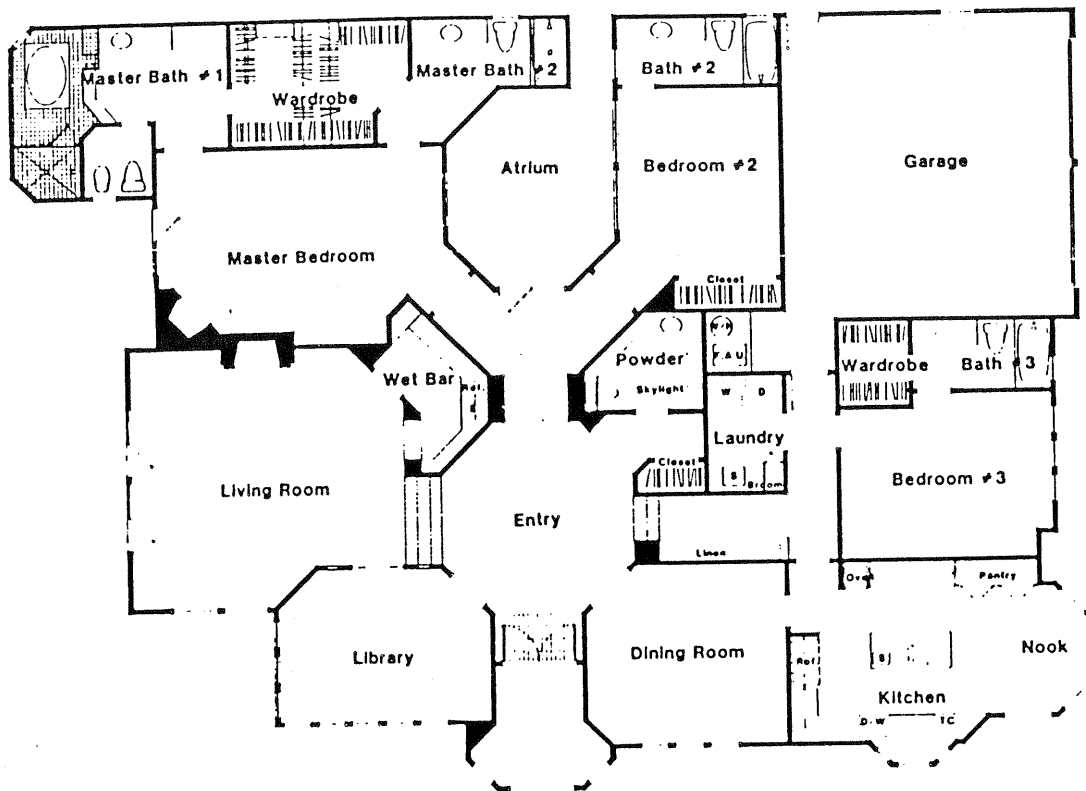

Stratford
of Fairbanks Ranch
in Rancho Santa Fe

STRATFORD FAIRBANKS RANCH

Model: PLAN 2A

Area: 1673 B/T Code: SFR

Approximate SQ/FT: 2650

STRATFORD FAIRBANKS RANCH

Model: PLAN 1A

Area: 1673 B/T Code: SFR

Approximate SQ/FT: 2590

STRATFORD FAIRBANKS RANCH

Model: PLAN 4A
Area: 1673 B/T Code: SFR
Approximate SQ/FT: 3050

STRATFORD FAIRBANKS RANCH

Model: PLAN 3A
Area: 1673 B/T Code: SFR
Approximate SQ/FT: 2780

STRATFORD FAIRBANKS RANCH

Site Plan - B/T: SFR
 Caution: There may be additions or changes to these site plans

STRATFORD FAIRBANKS RANCH

Model: PLAN 5A
 Area: 1673 B/T Code: SFR
 Approximate SQ/FT: 3275