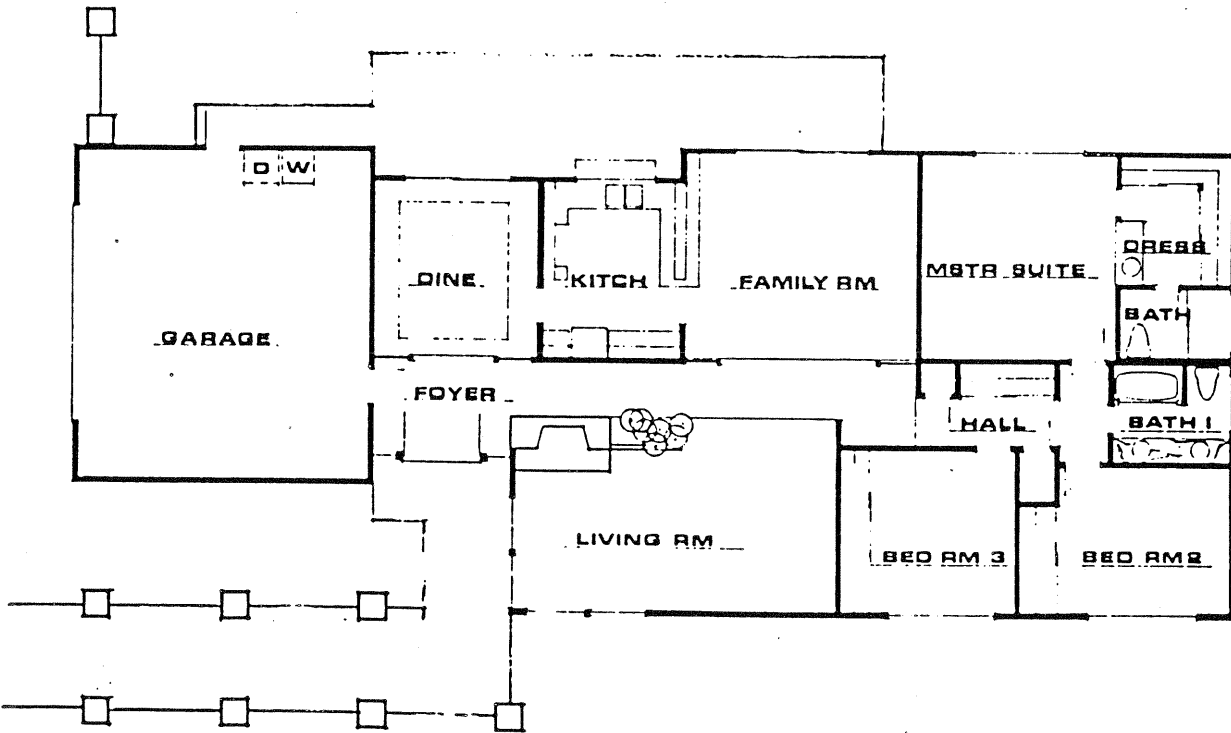

Grandview Terrace
in Solana Beach

GRANDVIEW TERRACE

Model: PLAN D
Area: 1753 B/T Code: GT
Approximate SQ/FT: 1885

GRANDVIEW TERRACE

Model: PLAN C
Area: 1753 B/T Code: GT
Approximate SQ/FT: 2457

GRANDVIEW TERRACE

Model: PLAN J

Area: 1753 B/T Code: GT

Approximate SQ/FT: 2100

GRANDVIEW TERRACE

Model: PLAN E

Area: 1753 B/T Code: GT

Approximate SQ/FT: 2027

GRANDVIEW TERRACE

Model: PLAN Q
Area: 1753 B/T Code: GT
Approximate SQ/FT: 2139

GRANDVIEW TERRACE

Model: PLAN K
Area: 1753 B/T Code: GT
Approximate SQ/FT: 2069

GRANDVIEW TERRACE

Site Plan - B/T: GT
Caution: There may be additions or changes to these site plans