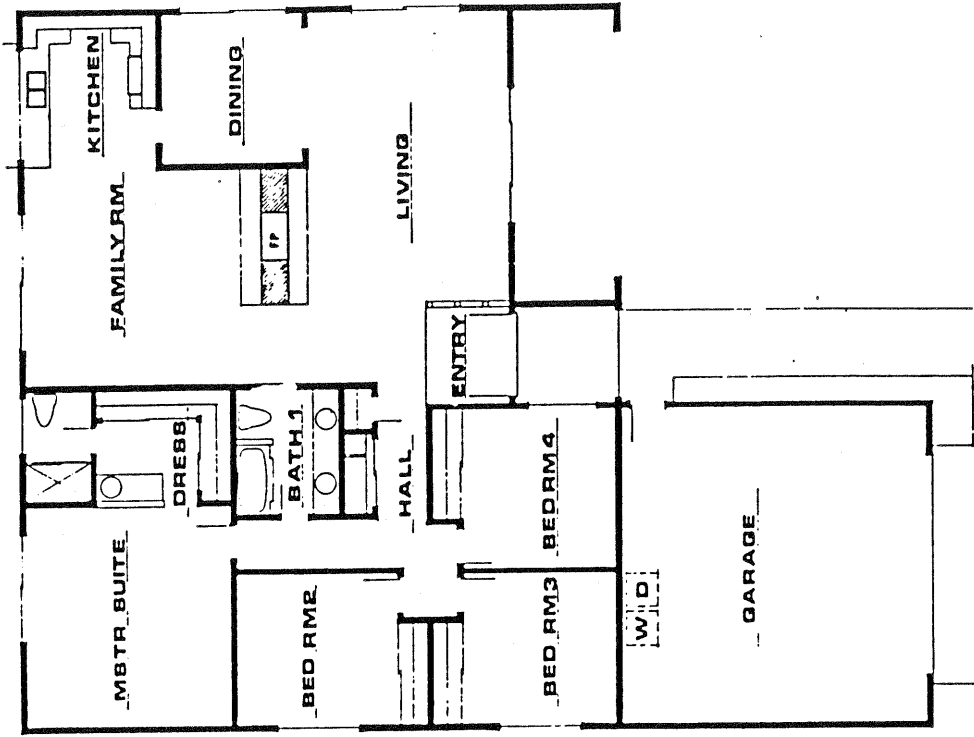

Grandview Terrace
in Solana Beach

GRANDVIEW TERRACE

Model: PLAN D
Area: 1753 B/T Code: GT
Approximate SQ/FT: 1885

GRANDVIEW TERRACE

Model: PLAN C
Area: 1753 B/T Code: GT
Approximate SQ/FT: 2457

GRANDVIEW TERRACE

Model: PLAN J

Area: 1753 B/T Code: GT

Approximate SQ/FT: 2100

GRANDVIEW TERRACE

Model: PLAN E

Area: 1753 B/T Code: GT

Approximate SQ/FT: 2027

GRANDVIEW TERRACE

Model: PLAN Q
Area: 1753 B/T Code: GT
Approximate SQ/FT: 2139

GRANDVIEW TERRACE

Model: PLAN K
Area: 1753 B/T Code: GT
Approximate SQ/FT: 2069

GRANDVIEW TERRACE

Site Plan - B/T: GT
Caution: There may be additions or changes to these site plans