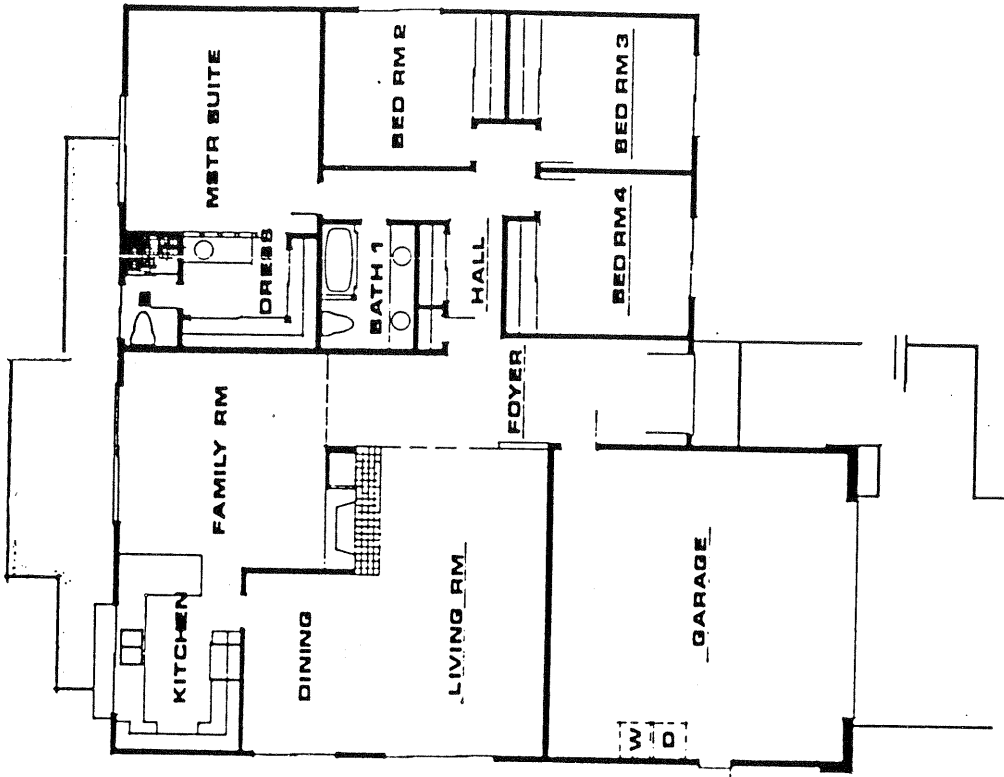

Grandview Terrace
in Solana Beach

GRANDVIEW TERRACE

Model: PLAN D
Area: 1753 B/T Code: GT
Approximate SQ/FT: 1885

GRANDVIEW TERRACE

Model: PLAN C
Area: 1753 B/T Code: GT
Approximate SQ/FT: 2457

GRANDVIEW TERRACE

Model: PLAN J

Area: 1753 B/T Code: GT

Approximate SQ/FT: 2100

GRANDVIEW TERRACE

Model: PLAN E

Area: 1753 B/T Code: GT

Approximate SQ/FT: 2027

GRANDVIEW TERRACE

Model: PLAN Q
Area: 1753 B/T Code: GT
Approximate SQ/FT: 2139

GRANDVIEW TERRACE

Model: PLAN K
Area: 1753 B/T Code: GT
Approximate SQ/FT: 2069

GRANDVIEW TERRACE

Site Plan - B/T: GT
Caution: There may be additions or changes to these site plans