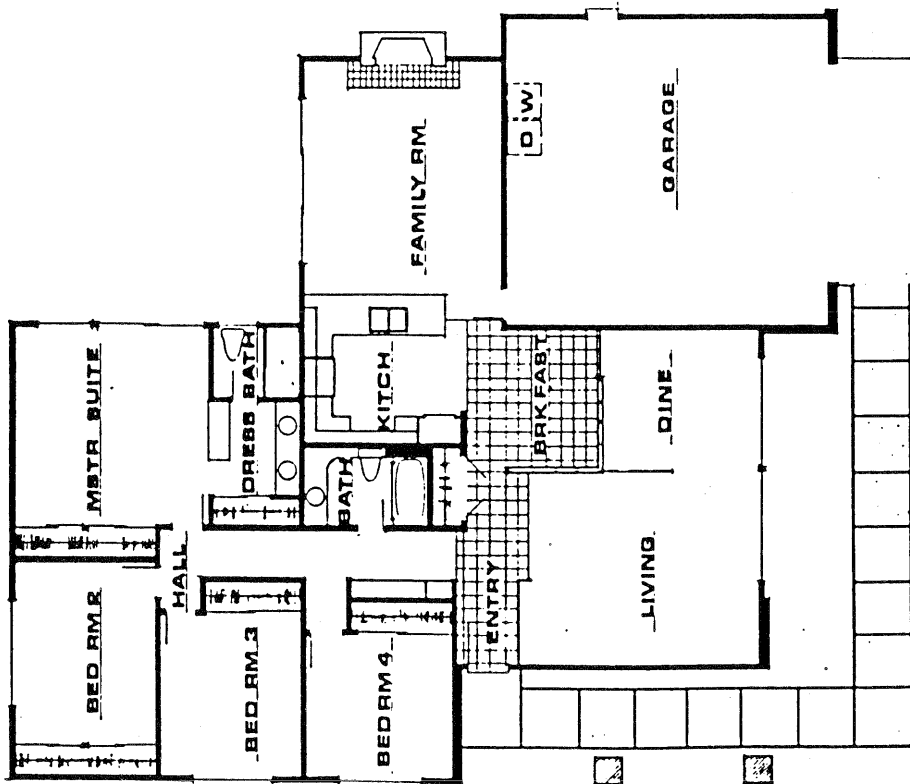

Grandview Terrace
in Solana Beach

GRANDVIEW TERRACE

Model: PLAN D
Area: 1753 B/T Code: GT
Approximate SQ/FT: 1885

GRANDVIEW TERRACE

Model: PLAN C
Area: 1753 B/T Code: GT
Approximate SQ/FT: 2457

GRANDVIEW TERRACE

Model: PLAN J

Area: 1753 B/T Code: GT

Approximate SQ/FT: 2100

GRANDVIEW TERRACE

Model: PLAN E

Area: 1753 B/T Code: GT

Approximate SQ/FT: 2027

GRANDVIEW TERRACE

Model: PLAN Q
Area: 1753 B/T Code: GT
Approximate SQ/FT: 2139

GRANDVIEW TERRACE

Model: PLAN K
Area: 1753 B/T Code: GT
Approximate SQ/FT: 2069

GRANDVIEW TERRACE

Site Plan - B/T: GT
Caution: There may be additions or changes to these site plans