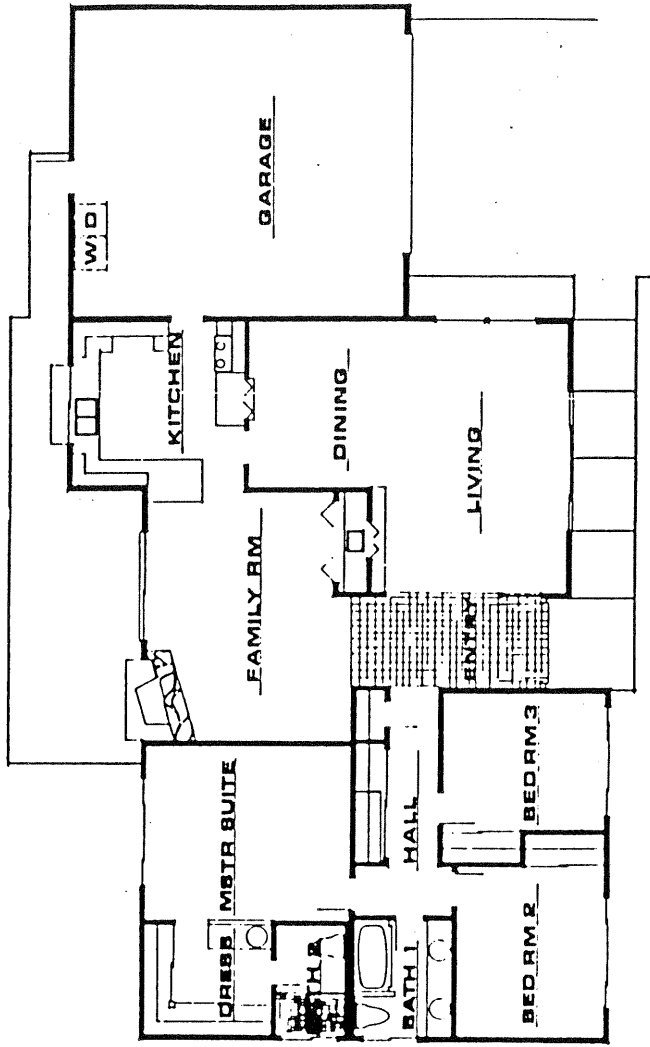

Grandview Terrace
in Solana Beach

GRANDVIEW TERRACE

Model: PLAN D
Area: 1753 B/T Code: GT
Approximate SQ/FT: 1885

GRANDVIEW TERRACE

Model: PLAN C
Area: 1753 B/T Code: GT
Approximate SQ/FT: 2457

GRANDVIEW TERRACE

Model: PLAN J

Area: 1753 B/T Code: GT

Approximate SQ/FT: 2100

GRANDVIEW TERRACE

Model: PLAN E

Area: 1753 B/T Code: GT

Approximate SQ/FT: 2027

GRANDVIEW TERRACE

Model: PLAN Q
Area: 1753 B/T Code: GT
Approximate SQ/FT: 2139

GRANDVIEW TERRACE

Model: PLAN K
Area: 1753 B/T Code: GT
Approximate SQ/FT: 2069

GRANDVIEW TERRACE

Site Plan - B/T: GT
Caution: There may be additions or changes to these site plans