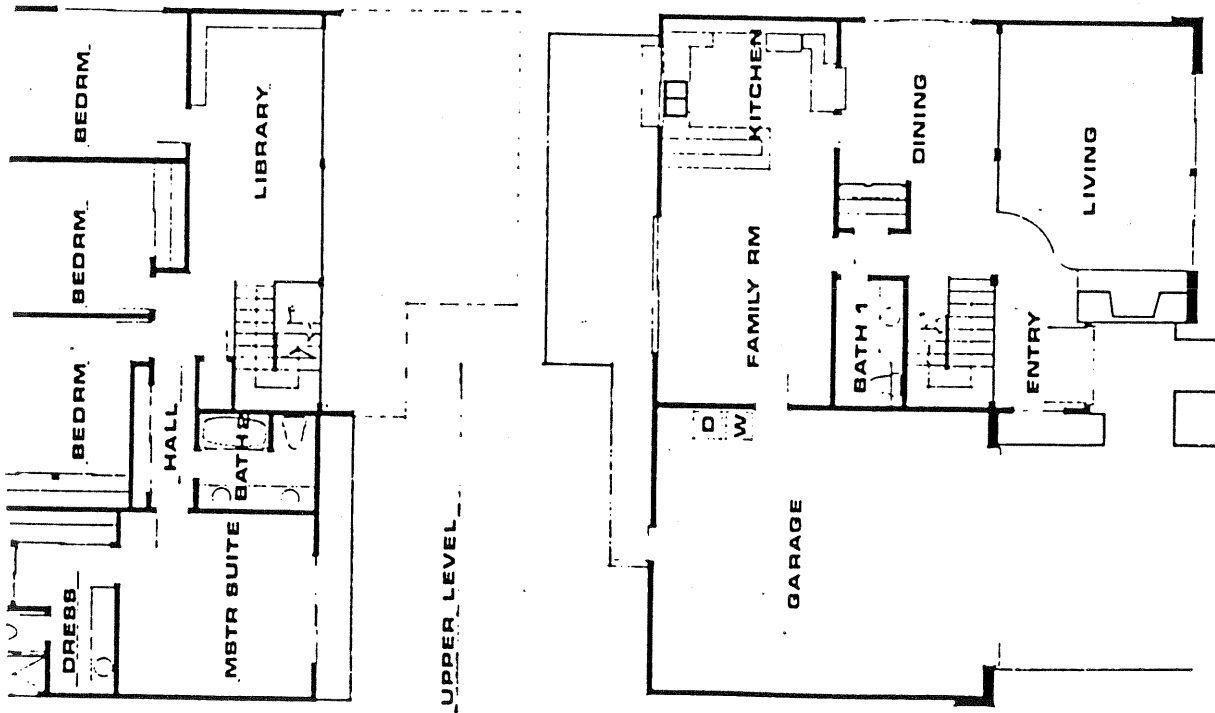

Grandview Terrace
in Solana Beach

GRANDVIEW TERRACE

Model: PLAN D
Area: 1753 B/T Code: GT
Approximate SQ/FT: 1885

GRANDVIEW TERRACE

Model: PLAN C
Area: 1753 B/T Code: GT
Approximate SQ/FT: 2457

GRANDVIEW TERRACE

Model: PLAN J

Area: 1753 B/T Code: GT

Approximate SQ/FT: 2100

GRANDVIEW TERRACE

Model: PLAN E

Area: 1753 B/T Code: GT

Approximate SQ/FT: 2027

GRANDVIEW TERRACE

Model: PLAN Q
Area: 1753 B/T Code: GT
Approximate SQ/FT: 2139

GRANDVIEW TERRACE

Model: PLAN K
Area: 1753 B/T Code: GT
Approximate SQ/FT: 2069

GRANDVIEW TERRACE

Site Plan - B/T: GT
Caution: There may be additions or changes to these site plans