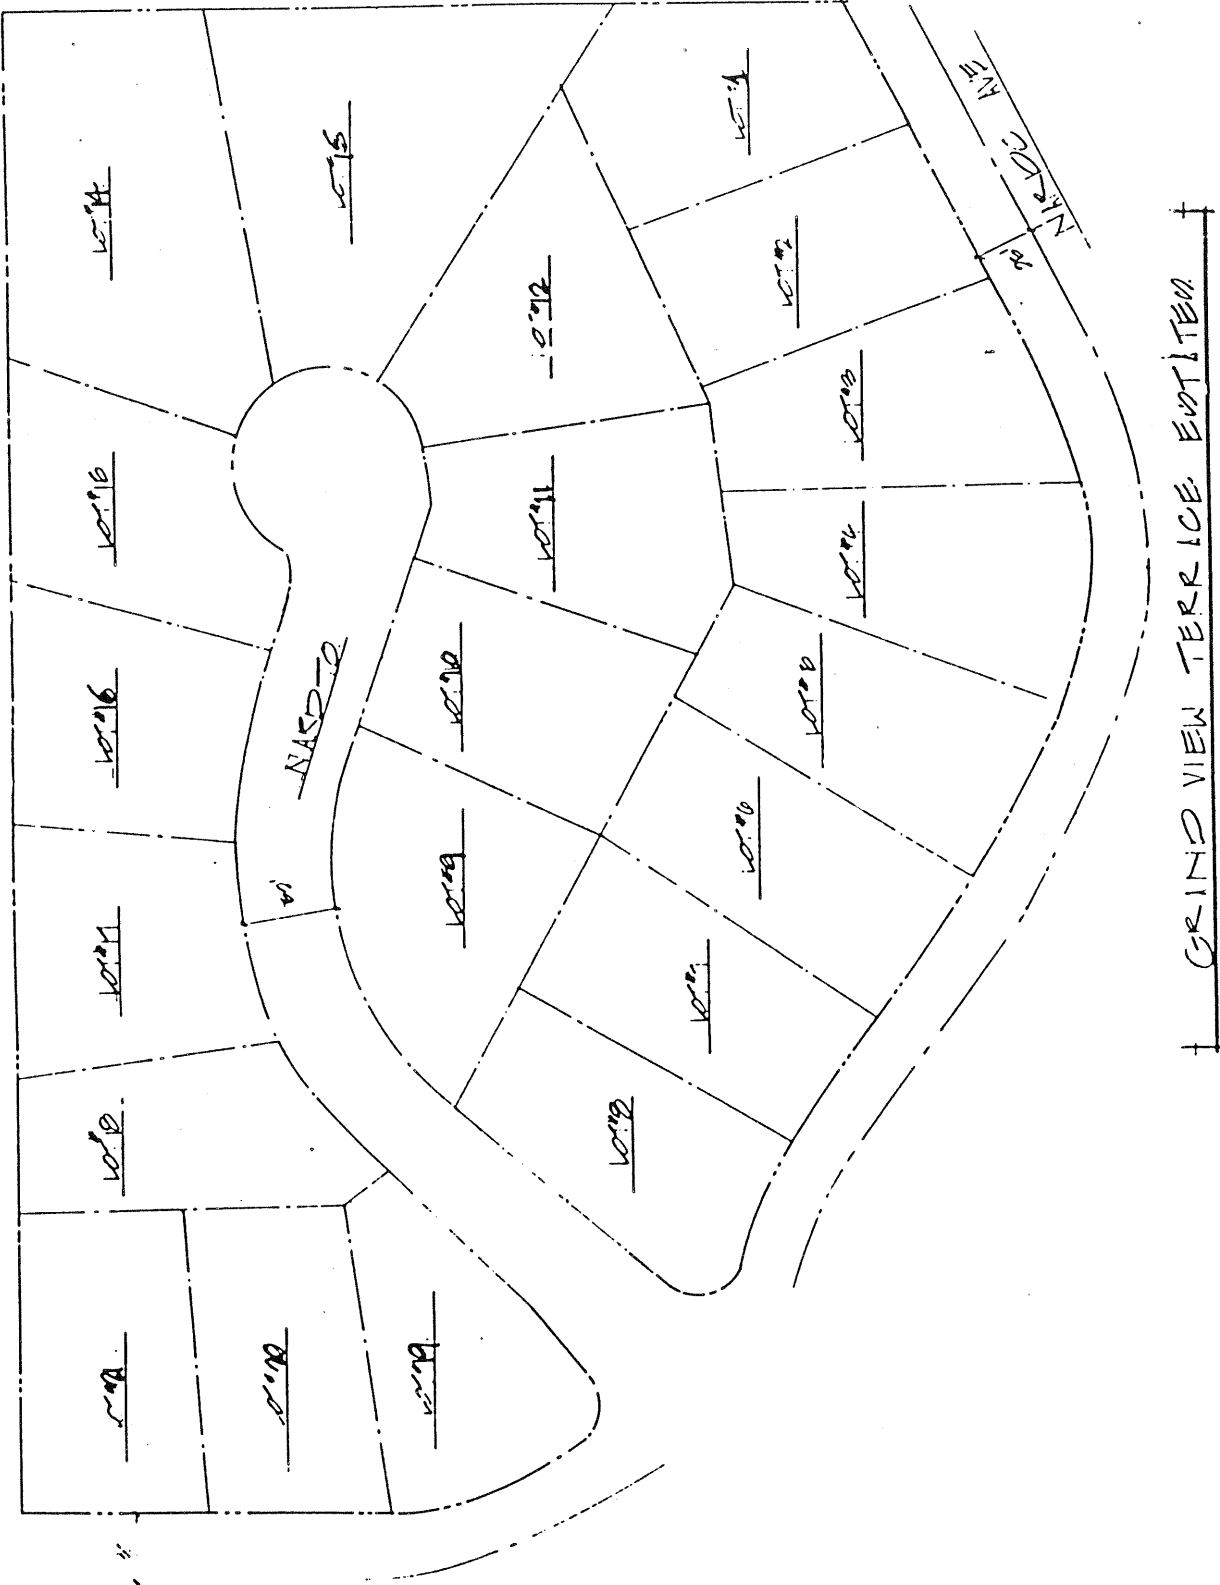

Grandview Terrace
in Solana Beach

GRANDVIEW TERRACE

Model: PLAN D
Area: 1753 B/T Code: GT
Approximate SQ/FT: 1885

GRANDVIEW TERRACE

Model: PLAN C
Area: 1753 B/T Code: GT
Approximate SQ/FT: 2457

GRANDVIEW TERRACE

Model: PLAN J

Area: 1753 B/T Code: GT

Approximate SQ/FT: 2100

GRANDVIEW TERRACE

Model: PLAN E

Area: 1753 B/T Code: GT

Approximate SQ/FT: 2027

GRANDVIEW TERRACE

Model: PLAN Q
Area: 1753 B/T Code: GT
Approximate SQ/FT: 2139

GRANDVIEW TERRACE

Model: PLAN K
Area: 1753 B/T Code: GT
Approximate SQ/FT: 2069

GRANDVIEW TERRACE

Site Plan - B/T: GT
Caution: There may be additions or changes to these site plans