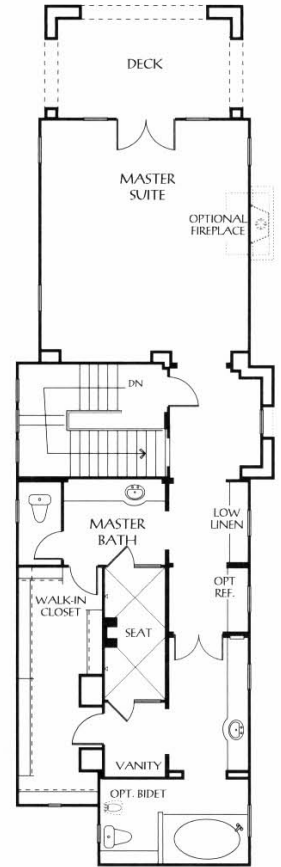

Villa Pacífica

Residence 1A

Approximately 3,217 Square Feet ❖ One Story ❖ 3 Suites
 ❖ 3 1/2 Baths ❖ Optional Study ❖ Optional Guest Suite ❖ 3-Space Garage

Haciendas Sur
 SANTALUZ™

Floorplans, exteriors, features, prices, specifications and plans may change without prior notice. All floorplans and renderings are artist's conceptions. Square footages are approximate and may vary.

Approximately 3,552 Square Feet ♦ Two Story ♦ 3 Suites with Study & Reading Room
♦ 3 1/2 Baths ♦ Optional Guest Suite ♦ 3-Space Garage

Maciendas Sur
SANTALUZ™

Floorplans, exteriors, features, prices, specifications and plans may change without prior notice. All floorplans and renderings are artist's conceptions. Square footages are approximate and may vary.

Villa Romántica

Residence 3

P R E L I M I N A R Y

3a

3b

3c

PRELIMINARY

Villa Romántica

Residence 3C

Approximately 3,703 Square Feet ♦ Two Story ♦ 3 Suites with Teen Room
♦ 4 1/2 Baths ♦ Optional Study ♦ Optional Guest Suite ♦ 3-Space Garage

FIRST FLOOR

SECOND FLOOR

Maciendas Sur
SANTALUZ™

Floorplans, exteriors, features, prices, specifications and plans may change without prior notice. All floorplans and renderings are artist's conceptions. Square footages are approximate and may vary.