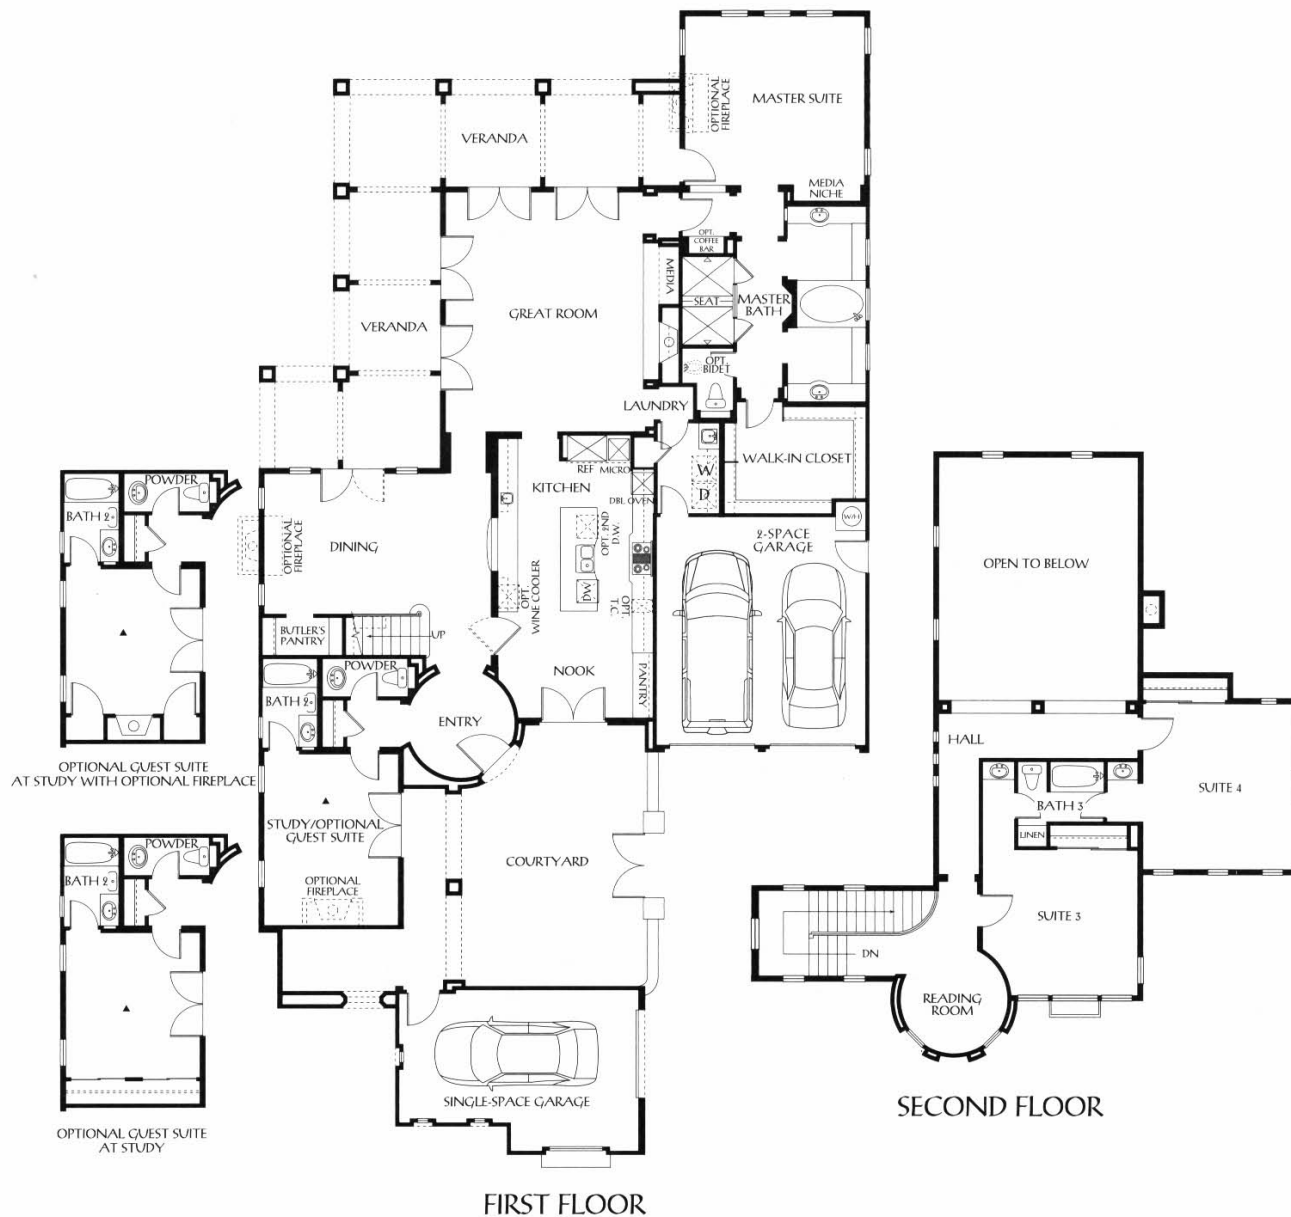

Villa Pacífica

Residence 1A

Approximately 3,217 Square Feet ❖ One Story ❖ 3 Suites
 ❖ 3 1/2 Baths ❖ Optional Study ❖ Optional Guest Suite ❖ 3-Space Garage

Haciendas Sur
 SANTALUZ™

Floorplans, exteriors, features, prices, specifications and plans may change without prior notice. All floorplans and renderings are artist's conceptions. Square footages are approximate and may vary.

*V*illa Bella Residence 2

P R E L I M I N A R Y

2ar

2br

2cr

PRELIMINARY

Villa Bella

Residence 2B

Approximately 3,552 Square Feet ♦ Two Story ♦ 3 Suites with Study & Reading Room
♦ 3 1/2 Baths ♦ Optional Guest Suite ♦ 3-Space Garage

Maciendas Sur
SANTALUZ™

Floorplans, exteriors, features, prices, specifications and plans may change without prior notice. All floorplans and renderings are artist's conceptions. Square footages are approximate and may vary.