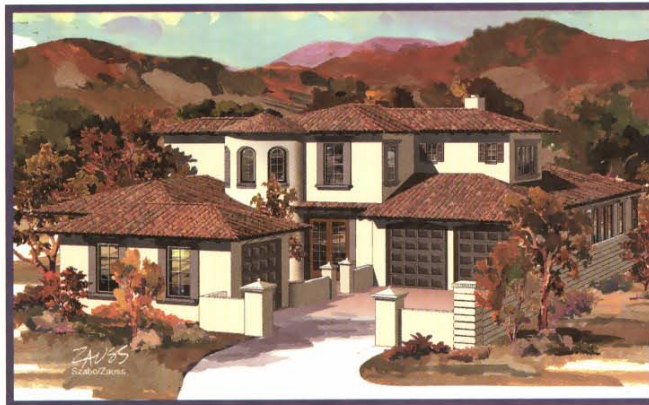

*V*illa Bella Residence 2

P R E L I M I N A R Y