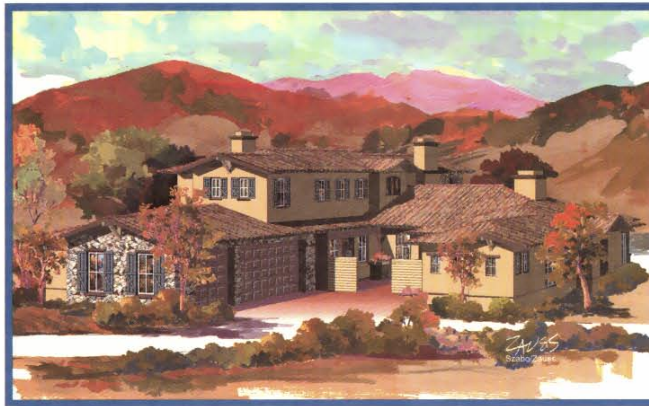

Villa Romántica

Residence 3

P R E L I M I N A R Y