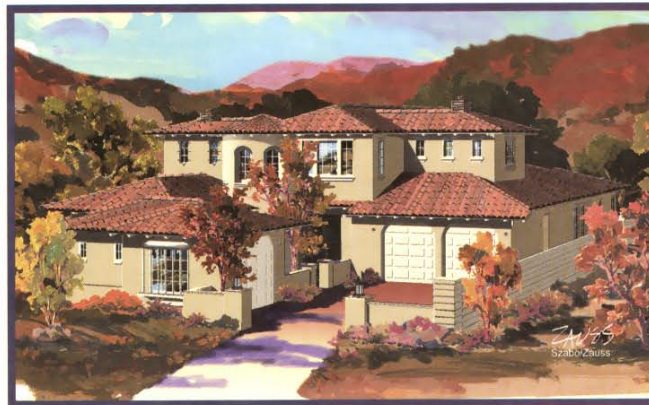

*V*illa Bella Residence 2

P R E L I M I N A R Y

2ar

2br

2cr