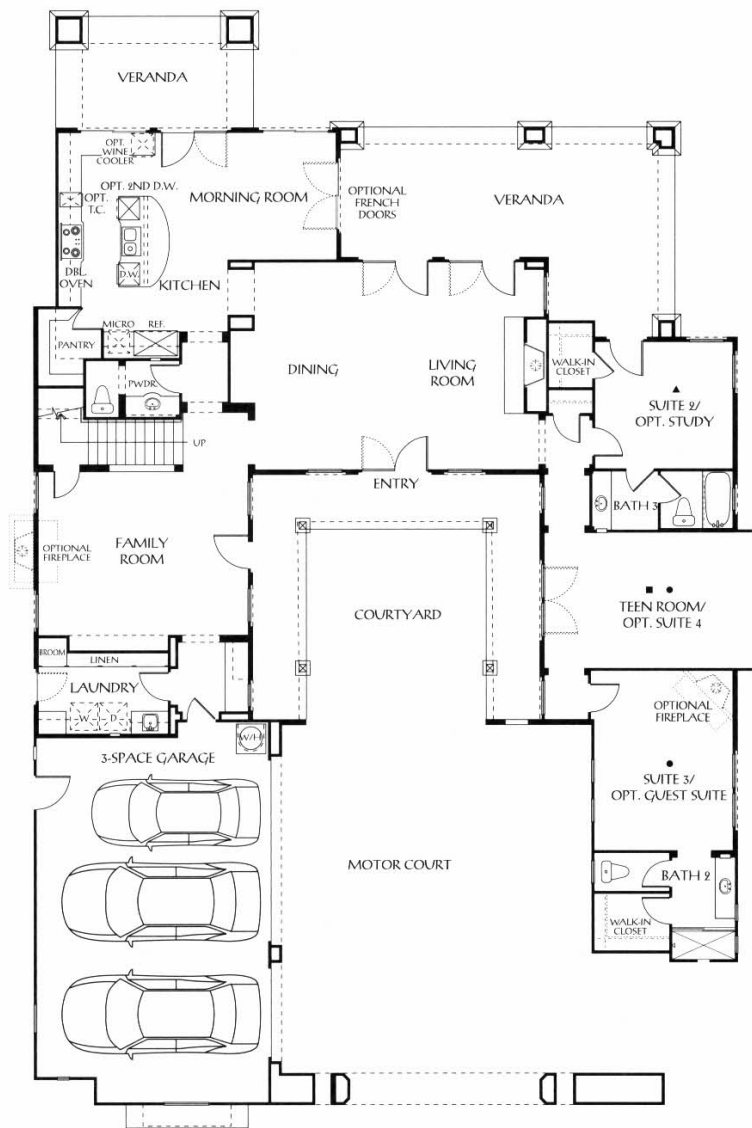

Villa Pacífica

Residence 1A

Approximately 3,217 Square Feet ❖ One Story ❖ 3 Suites
 ❖ 3 1/2 Baths ❖ Optional Study ❖ Optional Guest Suite ❖ 3-Space Garage

Haciendas Sur
 SANTALUZ™

Floorplans, exteriors, features, prices, specifications and plans may change without prior notice. All floorplans and renderings are artist's conceptions. Square footages are approximate and may vary.

Approximately 3,552 Square Feet ♦ Two Story ♦ 3 Suites with Study & Reading Room
♦ 3 1/2 Baths ♦ Optional Guest Suite ♦ 3-Space Garage

Maciendas Sur
SANTALUZ™

Floorplans, exteriors, features, prices, specifications and plans may change without prior notice. All floorplans and renderings are artist's conceptions. Square footages are approximate and may vary.

Villa Romántica

Residence 3

P R E L I M I N A R Y

3a

3b

3c

PRELIMINARY

Villa Romántica

Residence 3C

Approximately 3,703 Square Feet ♦ Two Story ♦ 3 Suites with Teen Room
♦ 4 1/2 Baths ♦ Optional Study ♦ Optional Guest Suite ♦ 3-Space Garage

FIRST FLOOR

SECOND FLOOR

Maciendas Sur
SANTALUZ™

Floorplans, exteriors, features, prices, specifications and plans may change without prior notice. All floorplans and renderings are artist's conceptions. Square footages are approximate and may vary.