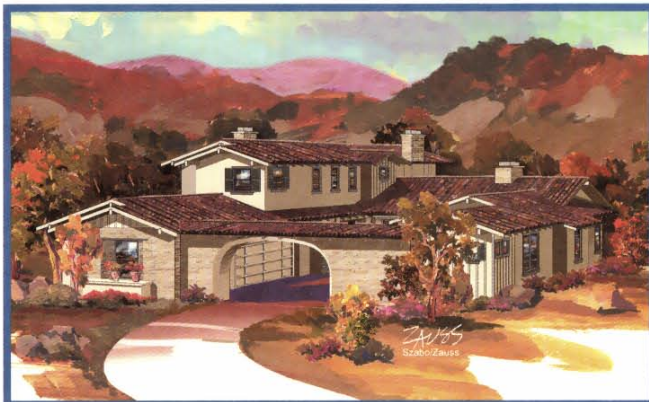

Villa Romántica

Residence 3

P R E L I M I N A R Y

3a

3b

3c