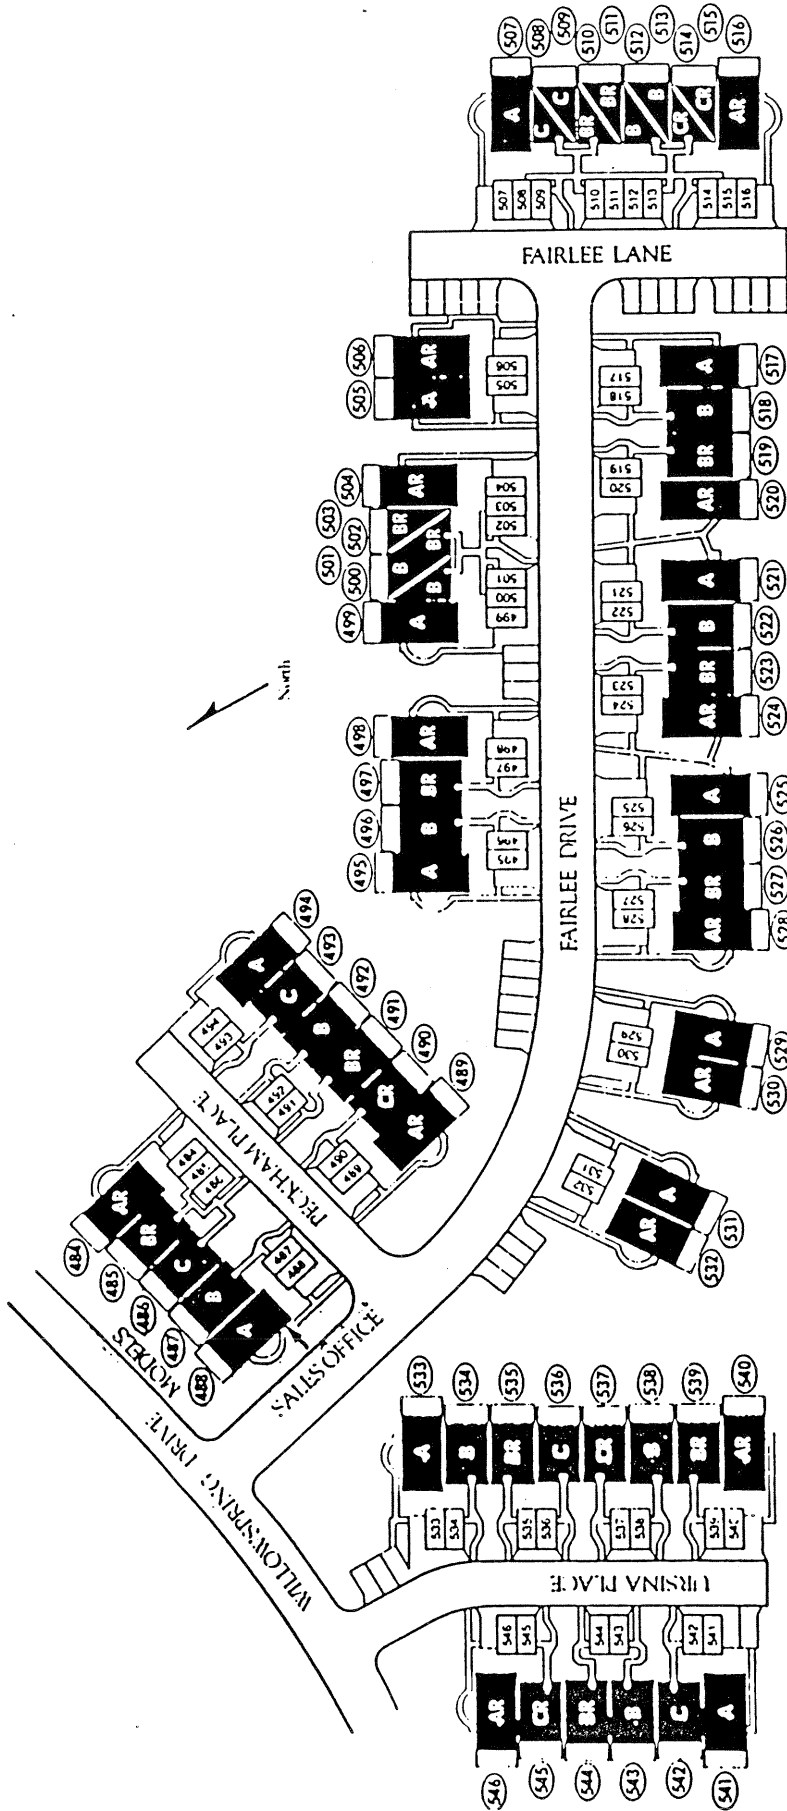

High Country Villas

in Encinitas

HIGH COUNTRY VILLAS

Model: B-LA HUERTAR
Area: 1246 B/T Code: HCV
Approximate SQ/FT: 922

HIGH COUNTRY VILLAS

Model: A-EL MIRADOR
Area: 1246 B/T Code: HCV
Approximate SQ/FT: 1056

HIGH COUNTRY VILLAS

Model: C-LA CANADA

Area: 1246 B/T Code: HCV

Approximate SQ/FT: 870

- La Cañada (PLAN C)
2 bedrooms, 1 bath, 870 sq. ft.
- La Huerta (PLAN B)
2 bedrooms, 2 baths, 922 sq. ft.
- El Mirador (PLAN A)
2 bedrooms, 2 baths + den,
1056 sq. ft.

HIGH COUNTRY VILLAS

Site Plan - B/T: HCV
 Caution: There may be additions or
 changes to these site plans