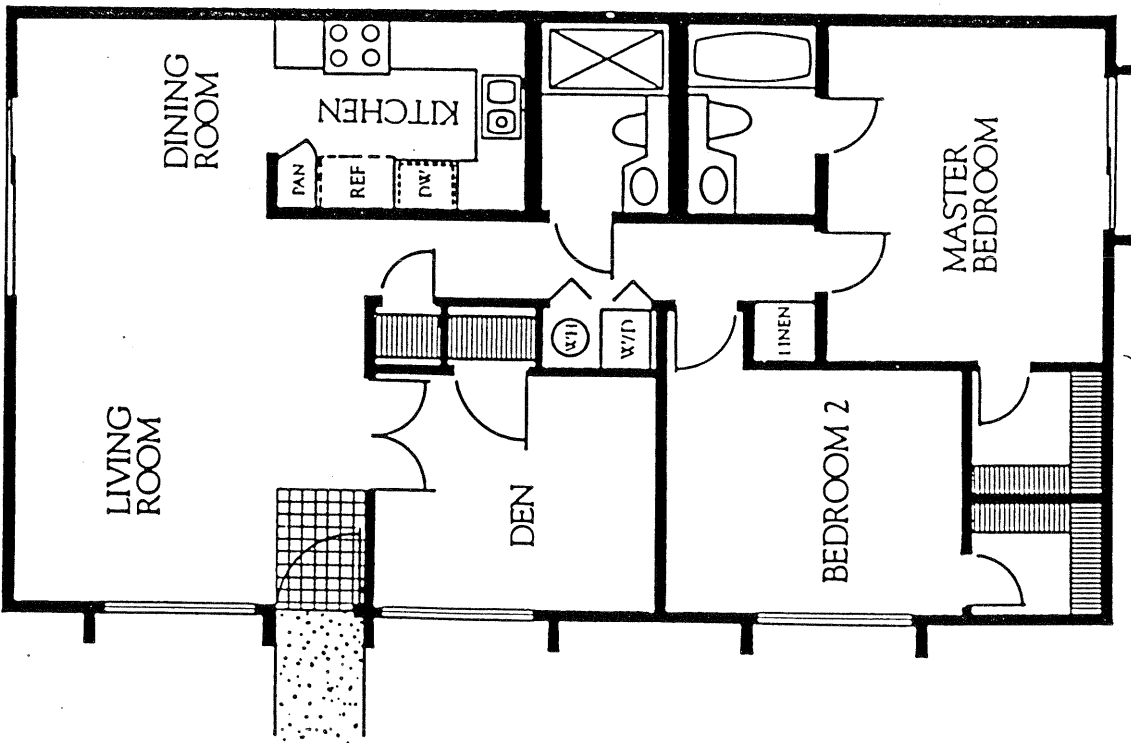

High Country Villas

in Encinitas

HIGH COUNTRY VILLAS

Model: B-LA HUERTAR
Area: 1246 B/T Code: HCV
Approximate SQ/FT: 922

HIGH COUNTRY VILLAS

Model: A-EL MIRADOR
Area: 1246 B/T Code: HCV
Approximate SQ/FT: 1056

HIGH COUNTRY VILLAS

Model: C-LA CANADA

Area: 1246 B/T Code: HCV

Approximate SQ/FT: 870

- La Cañada (PLAN C)
2 bedrooms, 1 bath, 870 sq. ft.
- La Huerta (PLAN B)
2 bedrooms, 2 baths, 922 sq. ft.
- El Mirador (PLAN A)
2 bedrooms, 2 baths + den,
1056 sq. ft.

HIGH COUNTRY VILLAS

Site Plan - B/T: HCV
 Caution: There may be additions or
 changes to these site plans