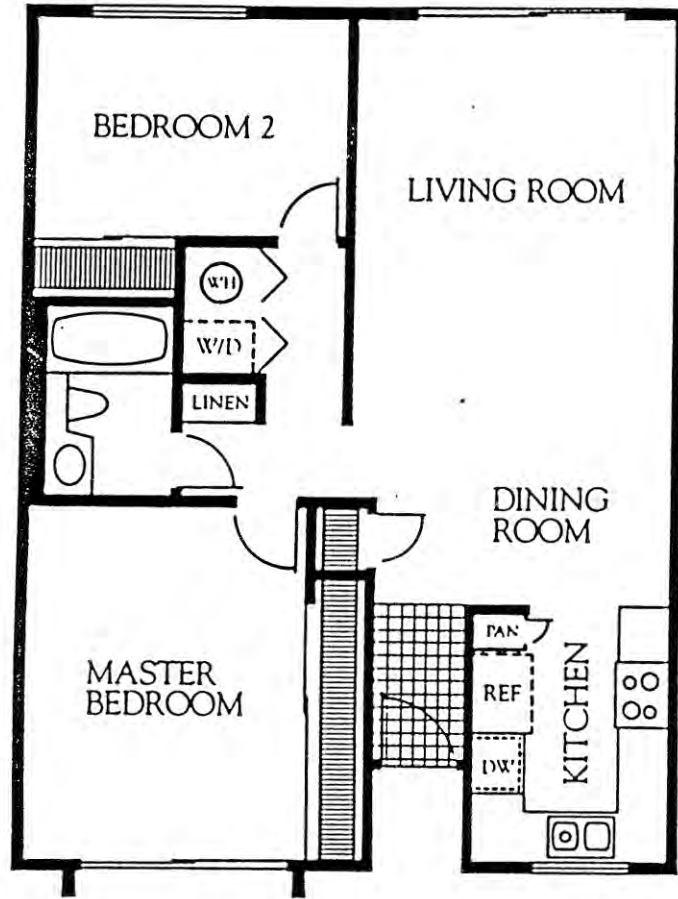

High Country Villas

in Encinitas

HIGH COUNTRY VILLAS

Model: B-LA HUERTAR
Area: 1246 B/T Code: HCV
Approximate SQ/FT: 922

HIGH COUNTRY VILLAS

Model: A-EL MIRADOR
Area: 1246 B/T Code: HCV
Approximate SQ/FT: 1056

HIGH COUNTRY VILLAS

Model: C-LA CANADA

Area: 1246 B/T Code: HCV

Approximate SQ/FT: 870

- La Cañada (PLAN C)
2 bedrooms, 1 bath, 870 sq. ft.
- La Huerta (PLAN B)
2 bedrooms, 2 baths, 922 sq. ft.
- El Mirador (PLAN A)
2 bedrooms, 2 baths + den,
1056 sq. ft.