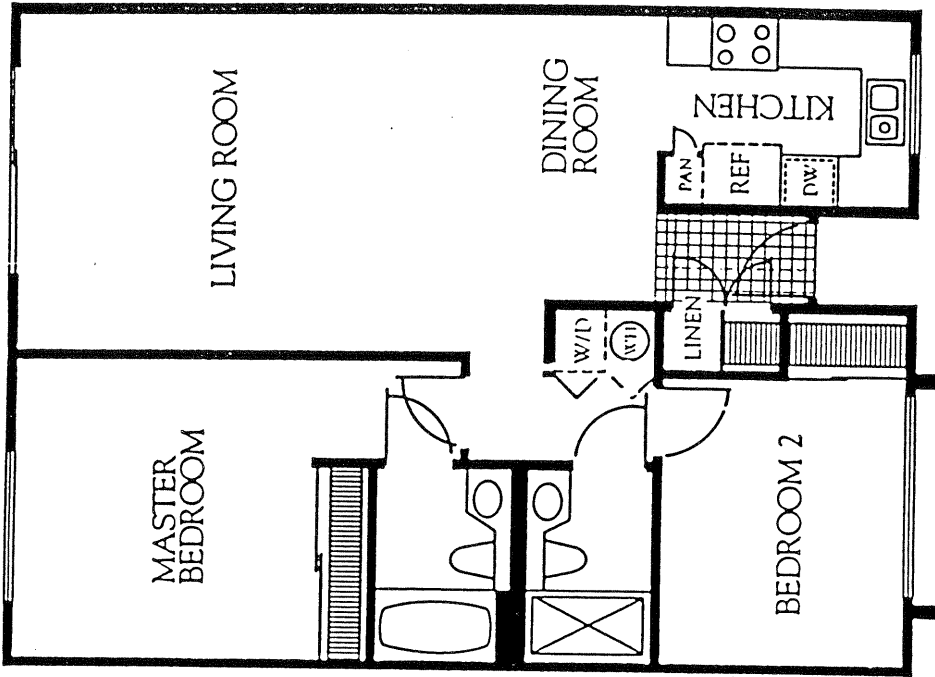

High Country Villas

in Encinitas

HIGH COUNTRY VILLAS

Model: B-LA HUERTAR
Area: 1246 B/T Code: HCV
Approximate SQ/FT: 922

HIGH COUNTRY VILLAS

Model: A-EL MIRADOR
Area: 1246 B/T Code: HCV
Approximate SQ/FT: 1056

HIGH COUNTRY VILLAS

Model: C-LA CANADA

Area: 1246 B/T Code: HCV

Approximate SQ/FT: 870

- La Cañada (PLAN C)
2 bedrooms, 1 bath, 870 sq. ft.
- La Huerta (PLAN B)
2 bedrooms, 2 baths, 922 sq. ft.
- El Mirador (PLAN A)
2 bedrooms, 2 baths + den,
1056 sq. ft.