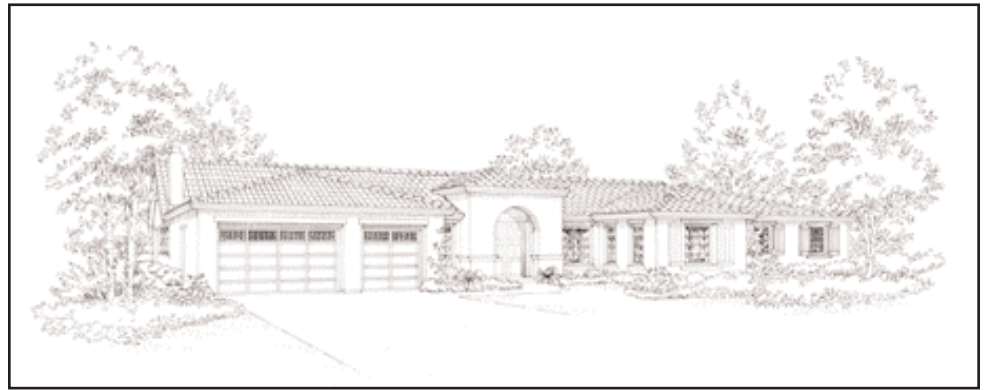

# IVY GATE

## Residence One

3,820 Sq. Ft.

4 Bedrooms

3½ Bathrooms

3-Car Garage