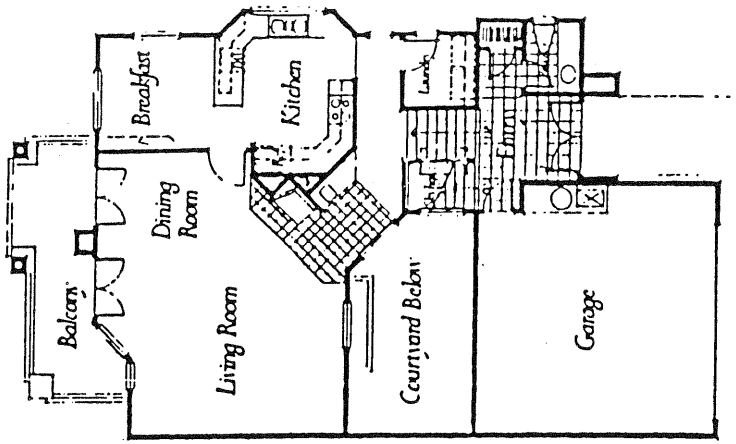

La Mer
in Solana Beach

Upper Level

Lower Level

Upper Level

Lower Level

Loft

LA MER
 Model: B-MADELEINE
 Area: 1753 B/T Code: LMR
 Approximate SQ/FT: 1908

LA MER
 Model: A-MONIQUE
 Area: 1753 B/T Code: LMR
 Approximate SQ/FT: 1844

LA MER
 Model: C-GENEVIEVE
 Area: 1753 B/T Code: LMR
 Approximate SQ/FT: 2196