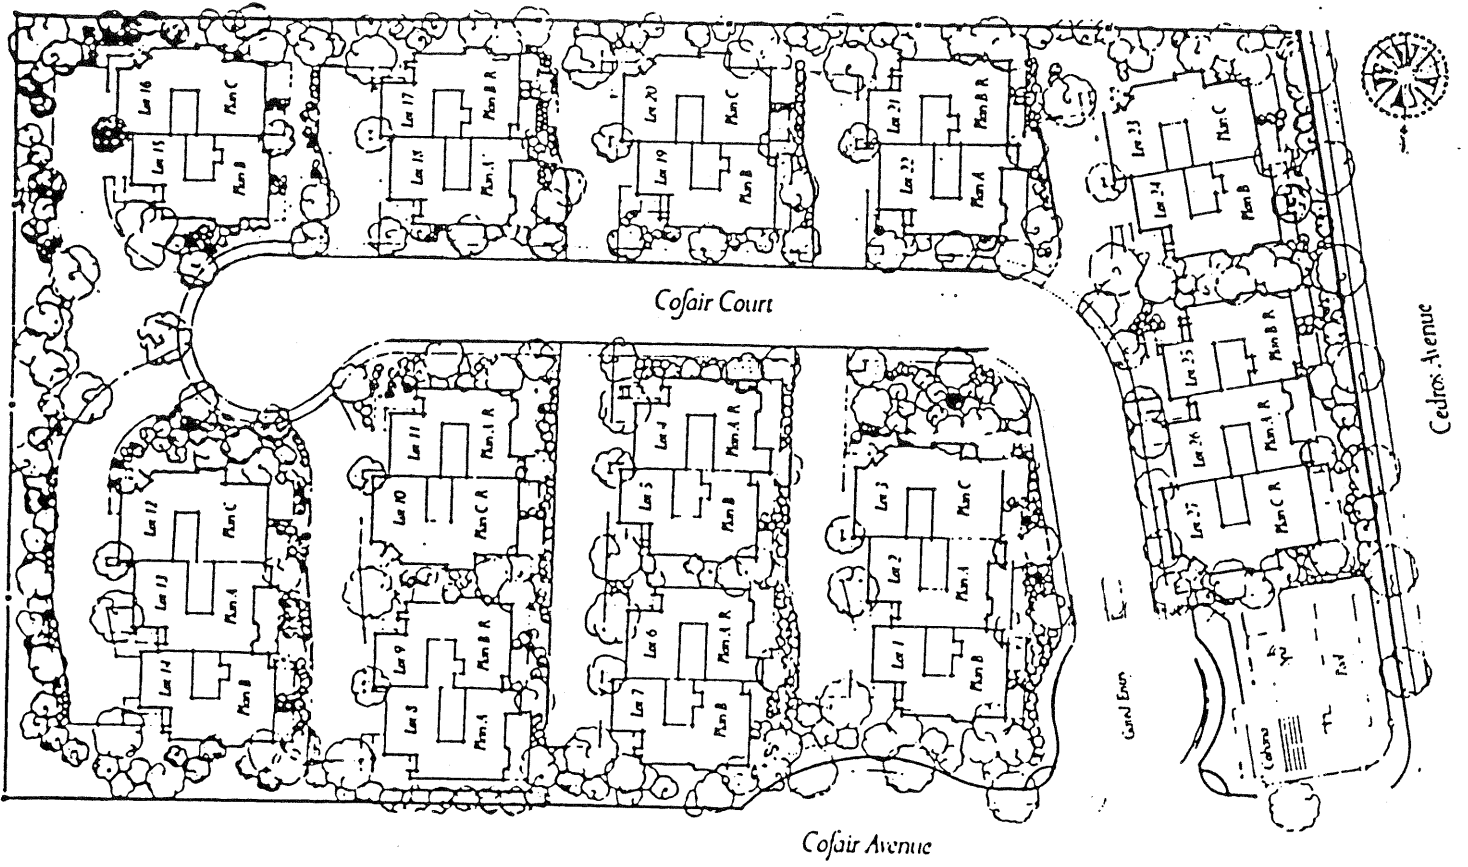

La Mer
in Solana Beach

Upper Level

Lower Level

Upper Level

Lower Level

Loft

LA MER
 Model: B-MADELEINE
 Area: 1753 B/T Code: LMR
 Approximate SQ/FT: 1908

LA MER
 Model: A-MONIQUE
 Area: 1753 B/T Code: LMR
 Approximate SQ/FT: 1844

LA MER
 Model: C-GENEVIEVE
 Area: 1753 B/T Code: LMR
 Approximate SQ/FT: 2196