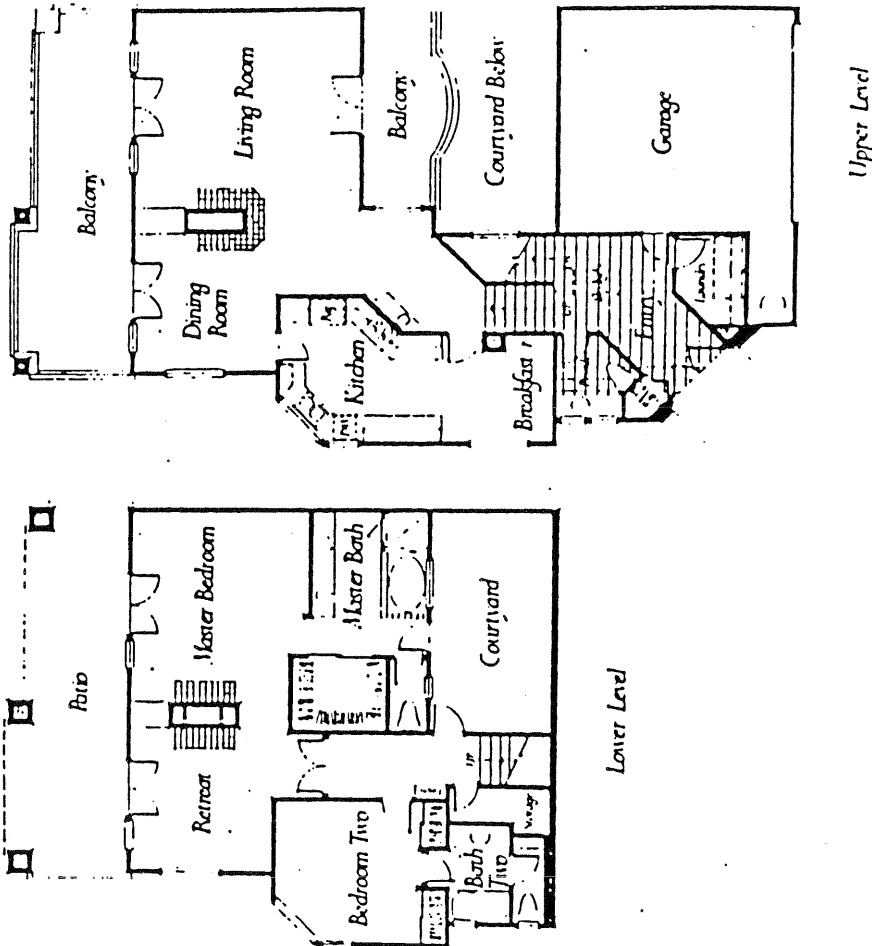

La Mer
in Solana Beach

Upper Level

Lower Level

Upper Level

Lower Level

Loft

LA MER
 Model: B-MADELEINE
 Area: 1753 B/T Code: LMR
 Approximate SQ/FT: 1908

LA MER
 Model: A-MONIQUE
 Area: 1753 B/T Code: LMR
 Approximate SQ/FT: 1844

LA MER
 Model: C-GENEVIEVE
 Area: 1753 B/T Code: LMR
 Approximate SQ/FT: 2196