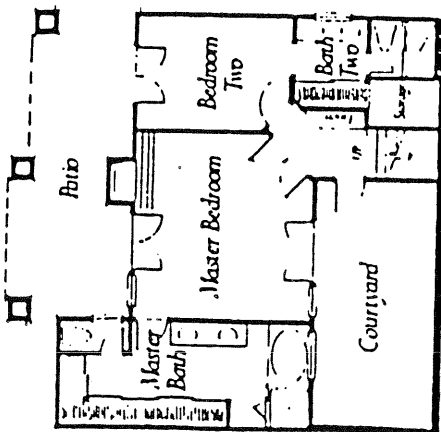

La Mer
in Solana Beach

Upper Level

Lower Level

Upper Level

Lower Level

Loft

LA MER
 Model: B-MADELEINE
 Area: 1753 B/T Code: LMR
 Approximate SQ/FT: 1908

LA MER
 Model: A-MONIQUE
 Area: 1753 B/T Code: LMR
 Approximate SQ/FT: 1844

LA MER
 Model: C-GENEVIEVE
 Area: 1753 B/T Code: LMR
 Approximate SQ/FT: 2196