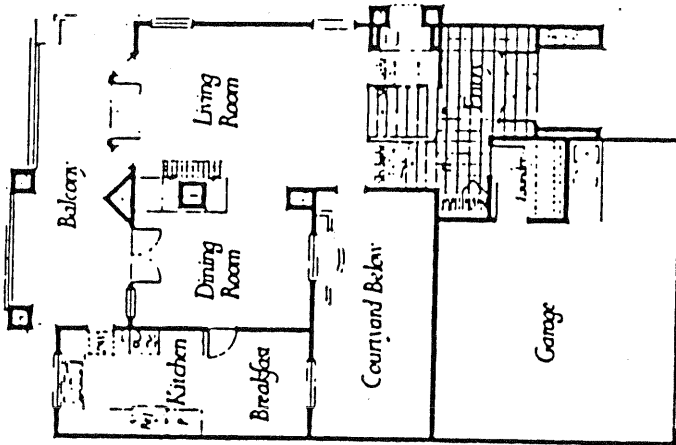

La Mer
in Solana Beach

Upper Level

Lower Level

Upper Level

Lower Level

Loft

LA MER
 Model: B-MADELEINE
 Area: 1753 B/T Code: LMR
 Approximate SQ/FT: 1908

LA MER
 Model: A-MONIQUE
 Area: 1753 B/T Code: LMR
 Approximate SQ/FT: 1844

LA MER
 Model: C-GENEVIEVE
 Area: 1753 B/T Code: LMR
 Approximate SQ/FT: 2196