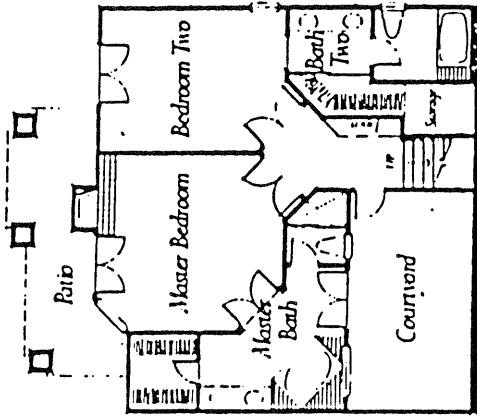

La Mer
in Solana Beach

Upper Level

Lower Level

Upper Level

Lower Level

Loft

LA MER
 Model: B-MADELEINE
 Area: 1753 B/T Code: LMR
 Approximate SQ/FT: 1908

LA MER
 Model: A-MONIQUE
 Area: 1753 B/T Code: LMR
 Approximate SQ/FT: 1844

LA MER
 Model: C-GENEVIEVE
 Area: 1753 B/T Code: LMR
 Approximate SQ/FT: 2196