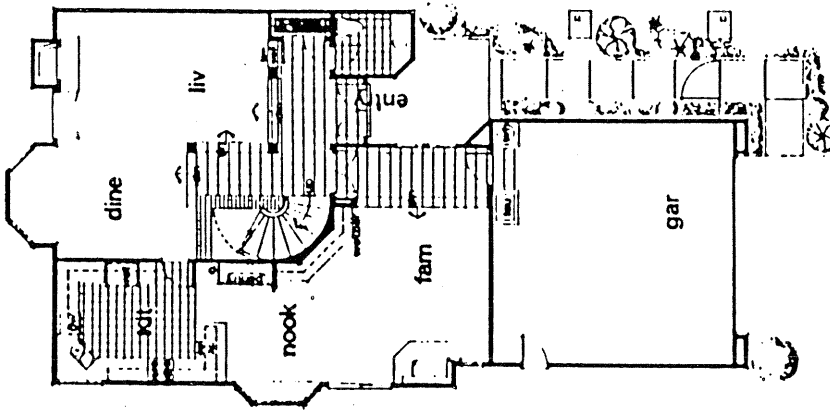

Las Vistas
in Solana Beach

LAS VISTAS
 Model: 2-LA ARBOLADA
 Area: 1753 B/T Code: LSV
 Approximate SQ/FT: 2329

LAS VISTAS
 Model: 1-LOS PRADOS
 Area: 1753 B/T Code: LSV
 Approximate SQ/FT: 2090

second floor

LAS VISTAS
 Model: 3-EL OCASO
 Area: 1753 B/T Code: LSV
 Approximate SQ/FT: 2583

LAS VISTAS

Site Plan - B/T: LSV
Caution: There may be additions or changes to these site plans