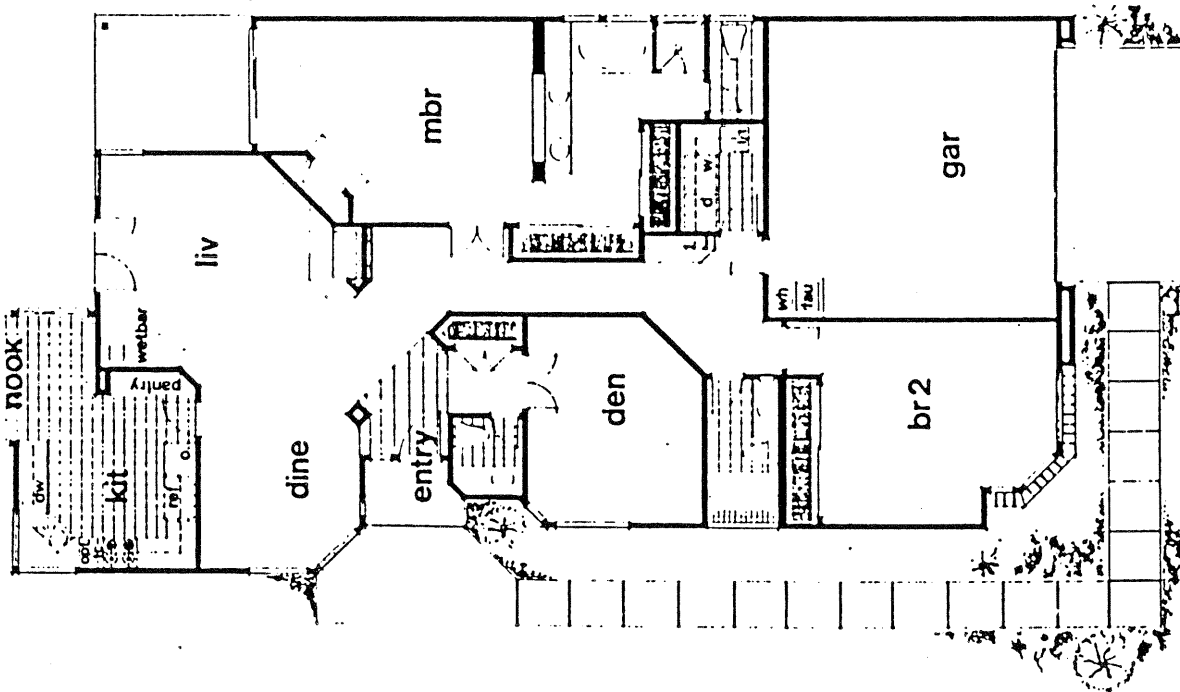

Las Vistas
in Solana Beach

LAS VISTAS
 Model: 2-LA ARBOLADA
 Area: 1753 B/T Code: LSV
 Approximate SQ/FT: 2329

LAS VISTAS
 Model: 1-LOS PRADOS
 Area: 1753 B/T Code: LSV
 Approximate SQ/FT: 2090

second floor

LAS VISTAS
 Model: 3-EL OCASO
 Area: 1753 B/T Code: LSV
 Approximate SQ/FT: 2583

LAS VISTAS

Site Plan - B/T: LSV
Caution: There may be additions or changes to these site plans