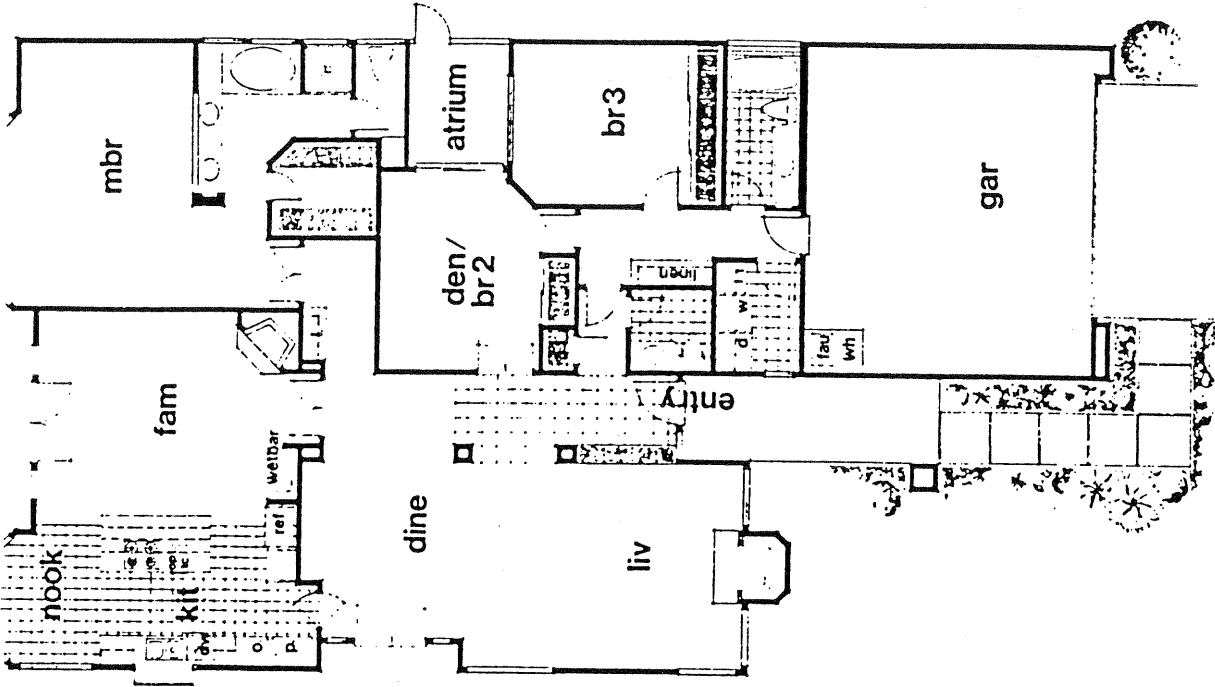

Las Vistas
in Solana Beach

LAS VISTAS
 Model: 2-LA ARBOLADA
 Area: 1753 B/T Code: LSV
 Approximate SQ/FT: 2329

LAS VISTAS
 Model: 1-LOS PRADOS
 Area: 1753 B/T Code: LSV
 Approximate SQ/FT: 2090

second floor

LAS VISTAS
 Model: 3-EL OCASO
 Area: 1753 B/T Code: LSV
 Approximate SQ/FT: 2583

LAS VISTAS

Site Plan - B/T: LSV
Caution: There may be additions or changes to these site plans