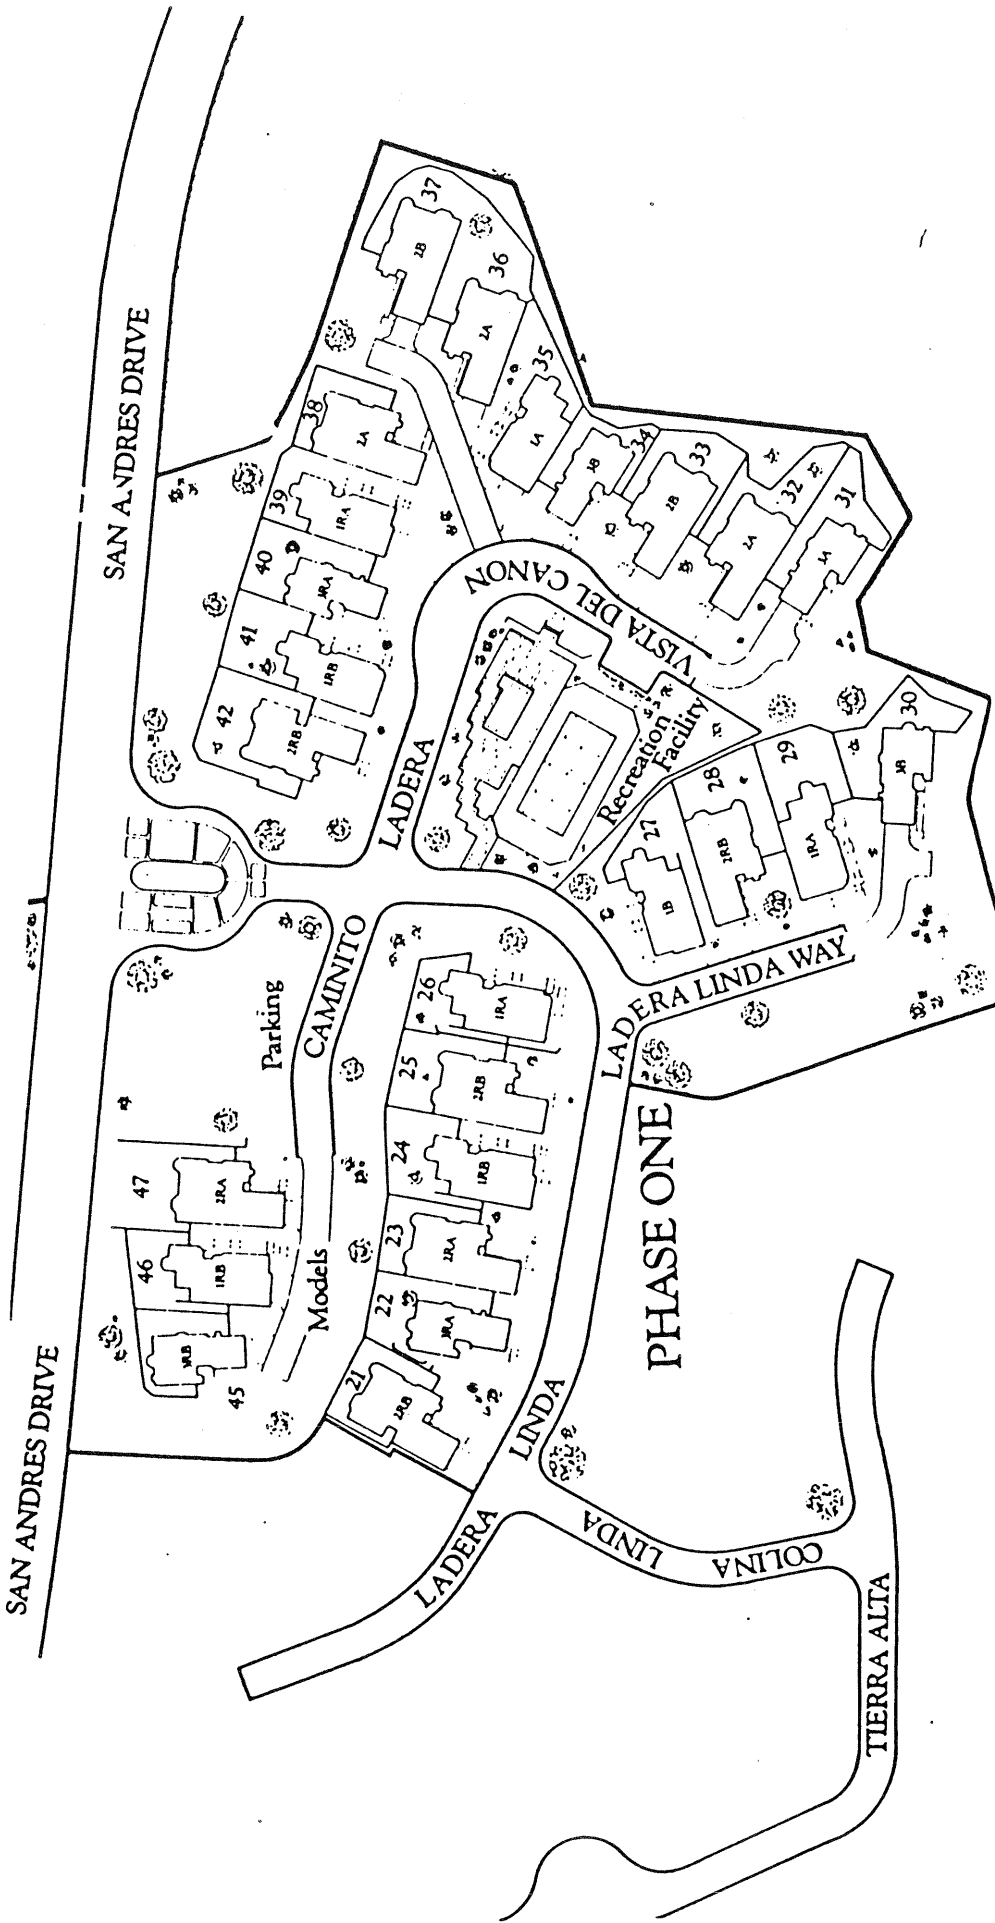

Las Vistas
in Solana Beach

LAS VISTAS
 Model: 2-LA ARBOLADA
 Area: 1753 B/T Code: LSV
 Approximate SQ/FT: 2329

LAS VISTAS
 Model: 1-LOS PRADOS
 Area: 1753 B/T Code: LSV
 Approximate SQ/FT: 2090

second floor

LAS VISTAS
 Model: 3-EL OCASO
 Area: 1753 B/T Code: LSV
 Approximate SQ/FT: 2583

LAS VISTAS

Site Plan - B/T: LSV
Caution: There may be additions or changes to these site plans