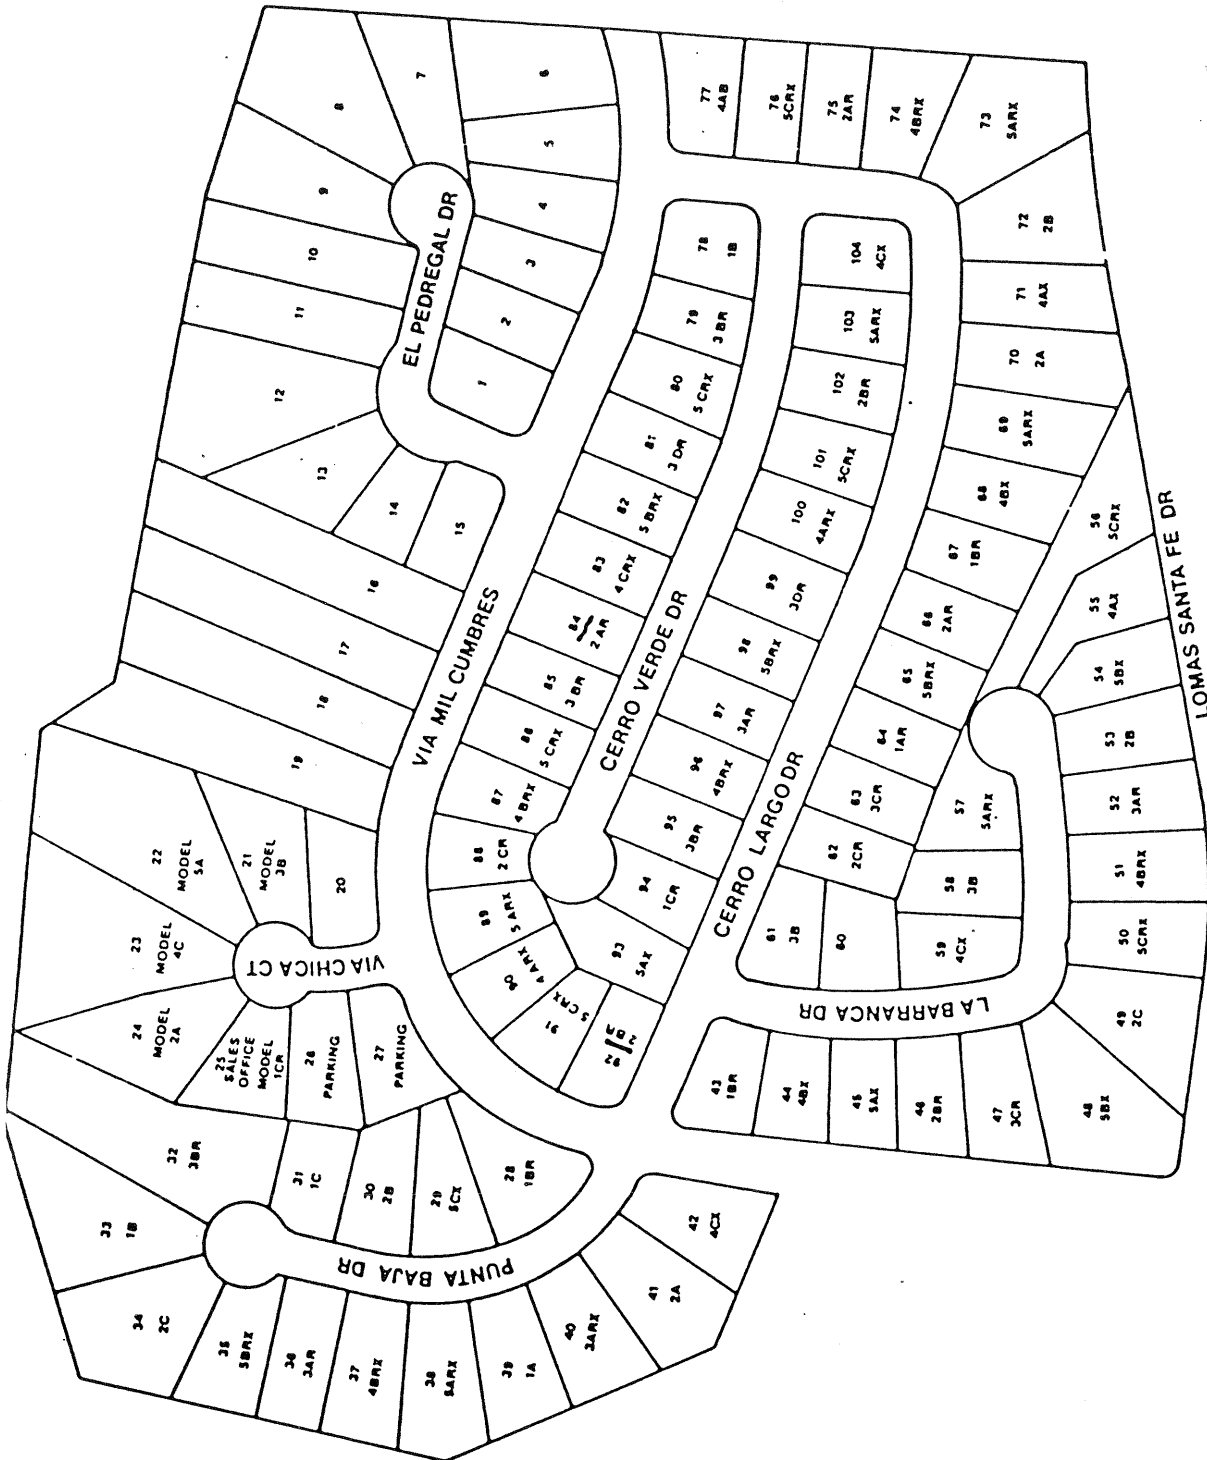

**Loma Del Cielo**  
**in Solana Beach**

**LOMA DEL CIELO**  
 Model: 2-SUNRISE  
 Area: 1753 B/T Code: LDC  
 Approximate SQ/FT: 1928

**LOMA DEL CIELO**  
 Model: 1-SEAMIST  
 Area: 1753 B/T Code: LDC  
 Approximate SQ/FT: 1776

**LOMA DEL CIELO**  
 Model: 4-STARLIGHT  
 Area: 1753 B/T Code: LDC  
 Approximate SQ/FT: 2593

**LOMA DEL CIELO**  
 Model: 3-MOONGLOW  
 Area: 1753 B/T Code: LDC  
 Approximate SQ/FT: 2521

**LOMA DEL CIELO**

Model: 5-WAVECREST

Area: 1753 B/T Code: LDC

Approximate SQ/FT: 2742

# LOMA DEL CIELO

Site Plan - B/T: LDC  
 Caution: There may be additions or  
 changes to these site plans