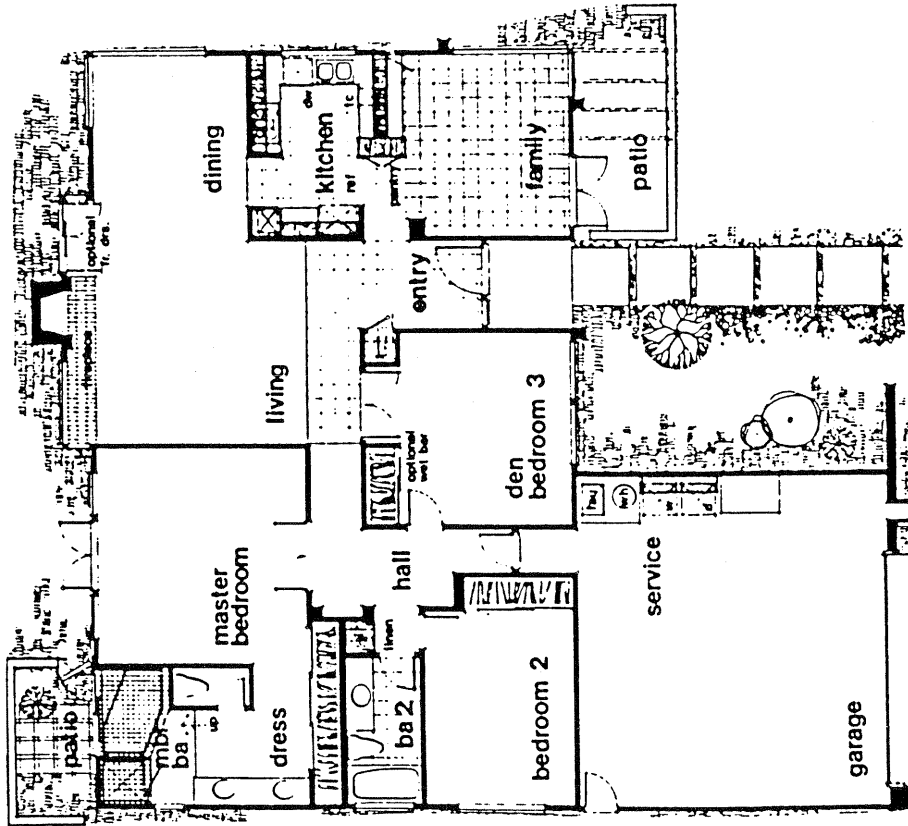

**Loma Del Cielo**  
**in Solana Beach**

**LOMA DEL CIELO**  
 Model: 2-SUNRISE  
 Area: 1753 B/T Code: LDC  
 Approximate SQ/FT: 1928

**LOMA DEL CIELO**  
 Model: 1-SEAMIST  
 Area: 1753 B/T Code: LDC  
 Approximate SQ/FT: 1776

**LOMA DEL CIELO**  
 Model: 4-STARLIGHT  
 Area: 1753 B/T Code: LDC  
 Approximate SQ/FT: 2593

**LOMA DEL CIELO**  
 Model: 3-MOONGLOW  
 Area: 1753 B/T Code: LDC  
 Approximate SQ/FT: 2521

**LOMA DEL CIELO**

Model: 5-WAVECREST

Area: 1753 B/T Code: LDC

Approximate SQ/FT: 2742

# LOMA DEL CIELO

Site Plan - B/T: LDC  
 Caution: There may be additions or  
 changes to these site plans