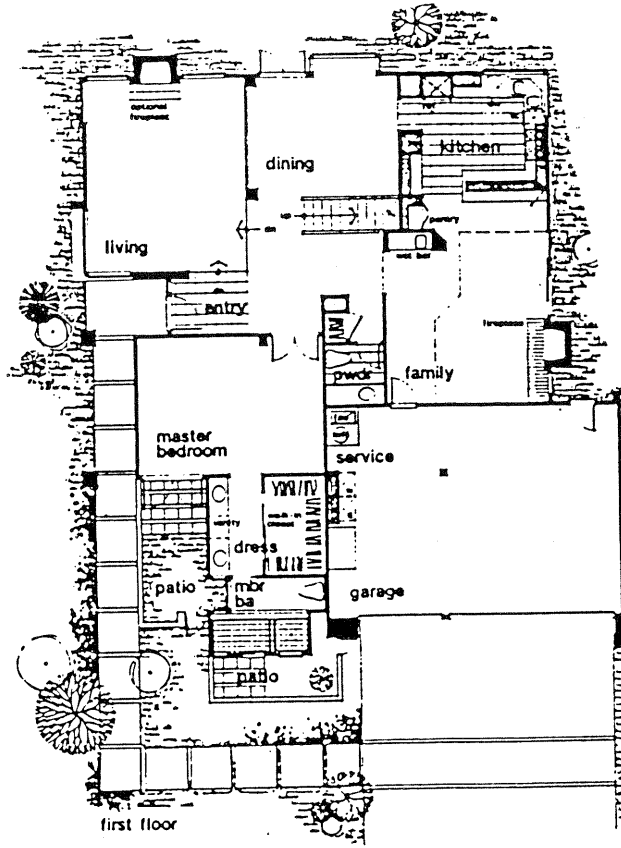

**Loma Del Cielo**  
**in Solana Beach**

**LOMA DEL CIELO**  
 Model: 2-SUNRISE  
 Area: 1753 B/T Code: LDC  
 Approximate SQ/FT: 1928

**LOMA DEL CIELO**  
 Model: 1-SEAMIST  
 Area: 1753 B/T Code: LDC  
 Approximate SQ/FT: 1776

**LOMA DEL CIELO**  
 Model: 4-STARLIGHT  
 Area: 1753 B/T Code: LDC  
 Approximate SQ/FT: 2593

**LOMA DEL CIELO**  
 Model: 3-MOONGLOW  
 Area: 1753 B/T Code: LDC  
 Approximate SQ/FT: 2521

**LOMA DEL CIELO**

Model: 5-WAVECREST

Area: 1753 B/T Code: LDC

Approximate SQ/FT: 2742