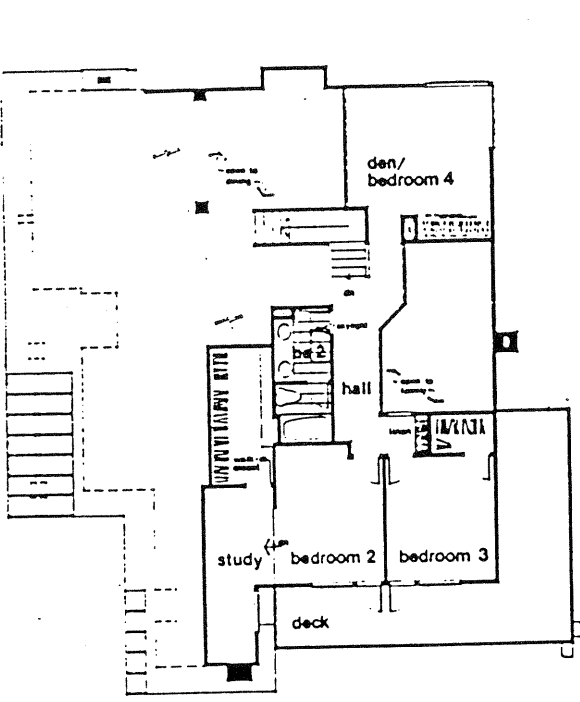

**Loma Del Cielo**  
**in Solana Beach**

**LOMA DEL CIELO**  
 Model: 2-SUNRISE  
 Area: 1753 B/T Code: LDC  
 Approximate SQ/FT: 1928

**LOMA DEL CIELO**  
 Model: 1-SEAMIST  
 Area: 1753 B/T Code: LDC  
 Approximate SQ/FT: 1776

**LOMA DEL CIELO**  
 Model: 4-STARLIGHT  
 Area: 1753 B/T Code: LDC  
 Approximate SQ/FT: 2593

**LOMA DEL CIELO**  
 Model: 3-MOONGLOW  
 Area: 1753 B/T Code: LDC  
 Approximate SQ/FT: 2521

**LOMA DEL CIELO**

Model: 5-WAVECREST

Area: 1753 B/T Code: LDC

Approximate SQ/FT: 2742