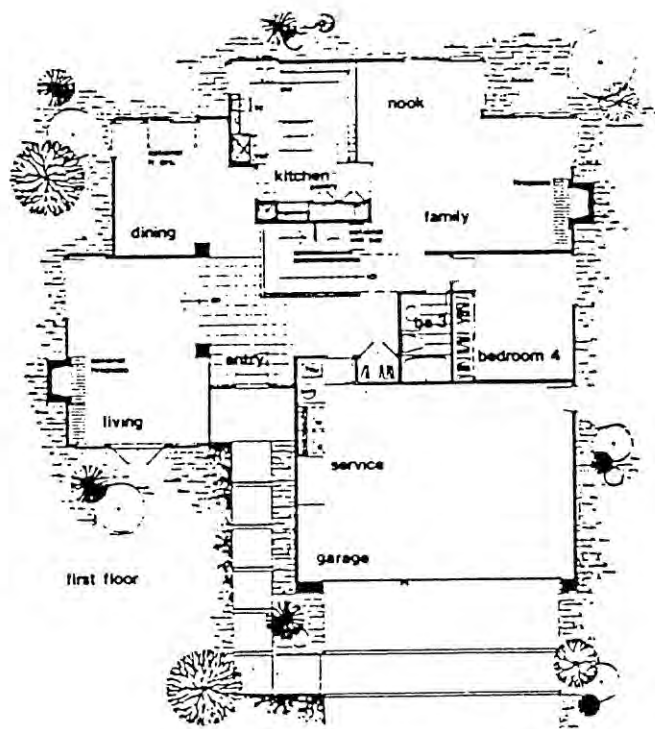

**Loma Del Cielo**  
**in Solana Beach**

**LOMA DEL CIELO**  
 Model: 2-SUNRISE  
 Area: 1753 B/T Code: LDC  
 Approximate SQ/FT: 1928

**LOMA DEL CIELO**  
 Model: 1-SEAMIST  
 Area: 1753 B/T Code: LDC  
 Approximate SQ/FT: 1776

**LOMA DEL CIELO**  
 Model: 4-STARLIGHT  
 Area: 1753 B/T Code: LDC  
 Approximate SQ/FT: 2593

**LOMA DEL CIELO**  
 Model: 3-MOONGLOW  
 Area: 1753 B/T Code: LDC  
 Approximate SQ/FT: 2521

**LOMA DEL CIELO**