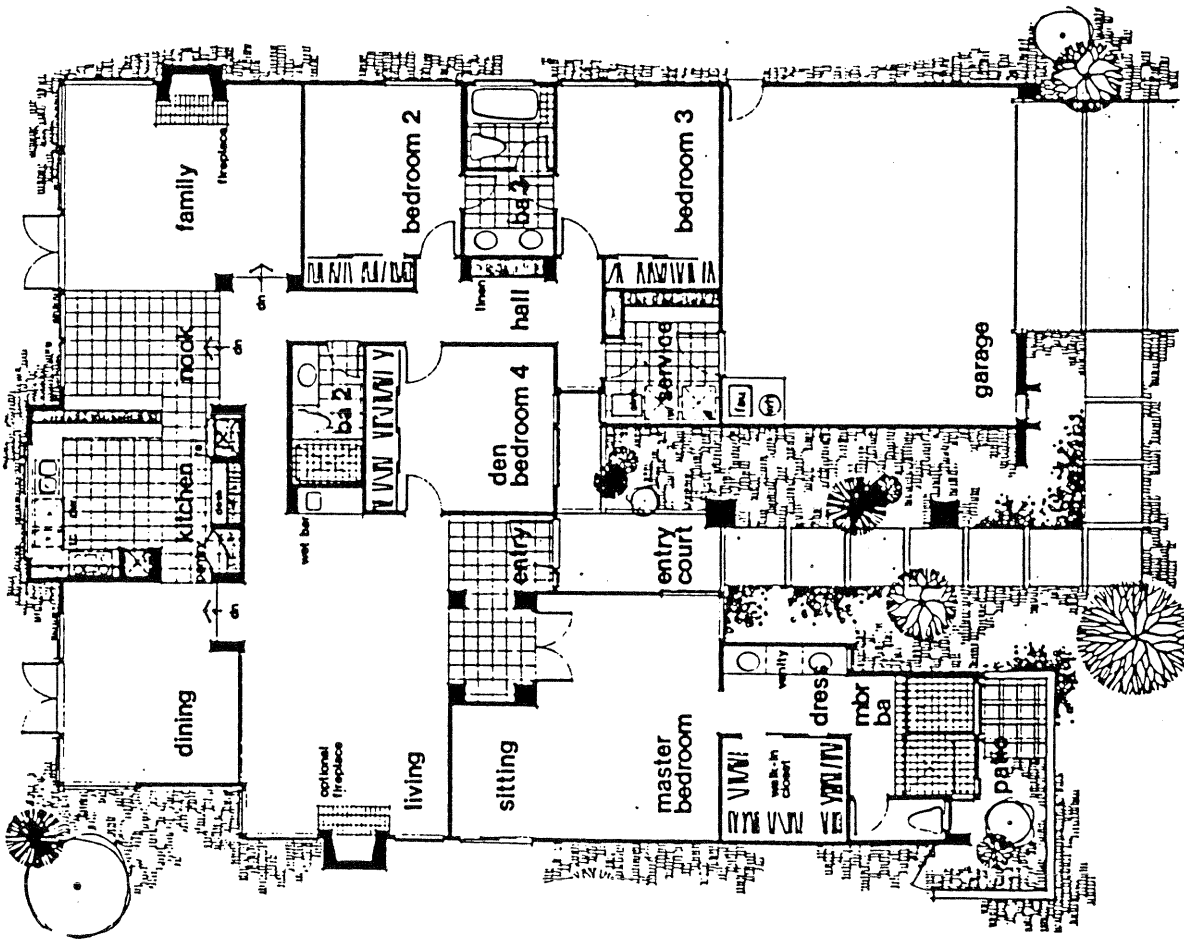

**Loma Del Cielo**  
**in Solana Beach**

**LOMA DEL CIELO**  
 Model: 2-SUNRISE  
 Area: 1753 B/T Code: LDC  
 Approximate SQ/FT: 1928

**LOMA DEL CIELO**  
 Model: 1-SEAMIST  
 Area: 1753 B/T Code: LDC  
 Approximate SQ/FT: 1776

**LOMA DEL CIELO**  
 Model: 4-STARLIGHT  
 Area: 1753 B/T Code: LDC  
 Approximate SQ/FT: 2593

**LOMA DEL CIELO**  
 Model: 3-MOONGLOW  
 Area: 1753 B/T Code: LDC  
 Approximate SQ/FT: 2521

**LOMA DEL CIELO**

Model: 5-WAVECREST

Area: 1753 B/T Code: LDC

Approximate SQ/FT: 2742

# LOMA DEL CIELO

Site Plan - B/T: LDC  
 Caution: There may be additions or  
 changes to these site plans