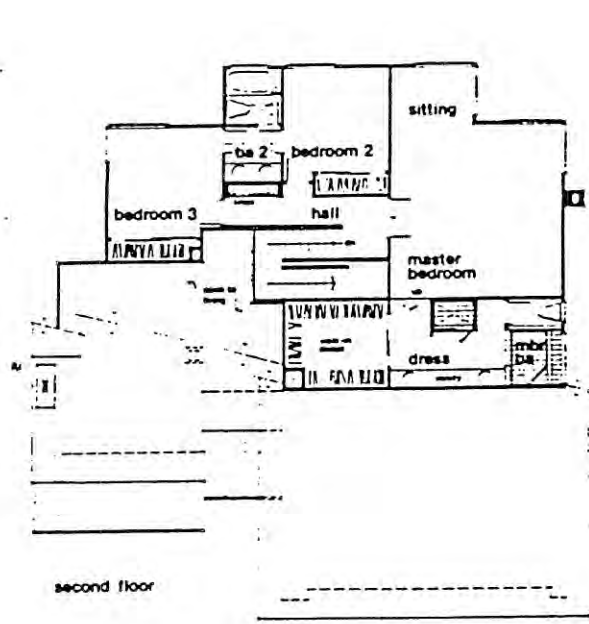

**Loma Del Cielo**  
**in Solana Beach**

**LOMA DEL CIELO**  
 Model: 2-SUNRISE  
 Area: 1753 B/T Code: LDC  
 Approximate SQ/FT: 1928

**LOMA DEL CIELO**  
 Model: 1-SEAMIST  
 Area: 1753 B/T Code: LDC  
 Approximate SQ/FT: 1776

**LOMA DEL CIELO**  
 Model: 4-STARLIGHT  
 Area: 1753 B/T Code: LDC  
 Approximate SQ/FT: 2593

**LOMA DEL CIELO**  
 Model: 3-MOONGLOW  
 Area: 1753 B/T Code: LDC  
 Approximate SQ/FT: 2521

**LOMA DEL CIELO**

Model: 5-WAVECREST

Area: 1753 B/T Code: LDC

Approximate SQ/FT: 2742