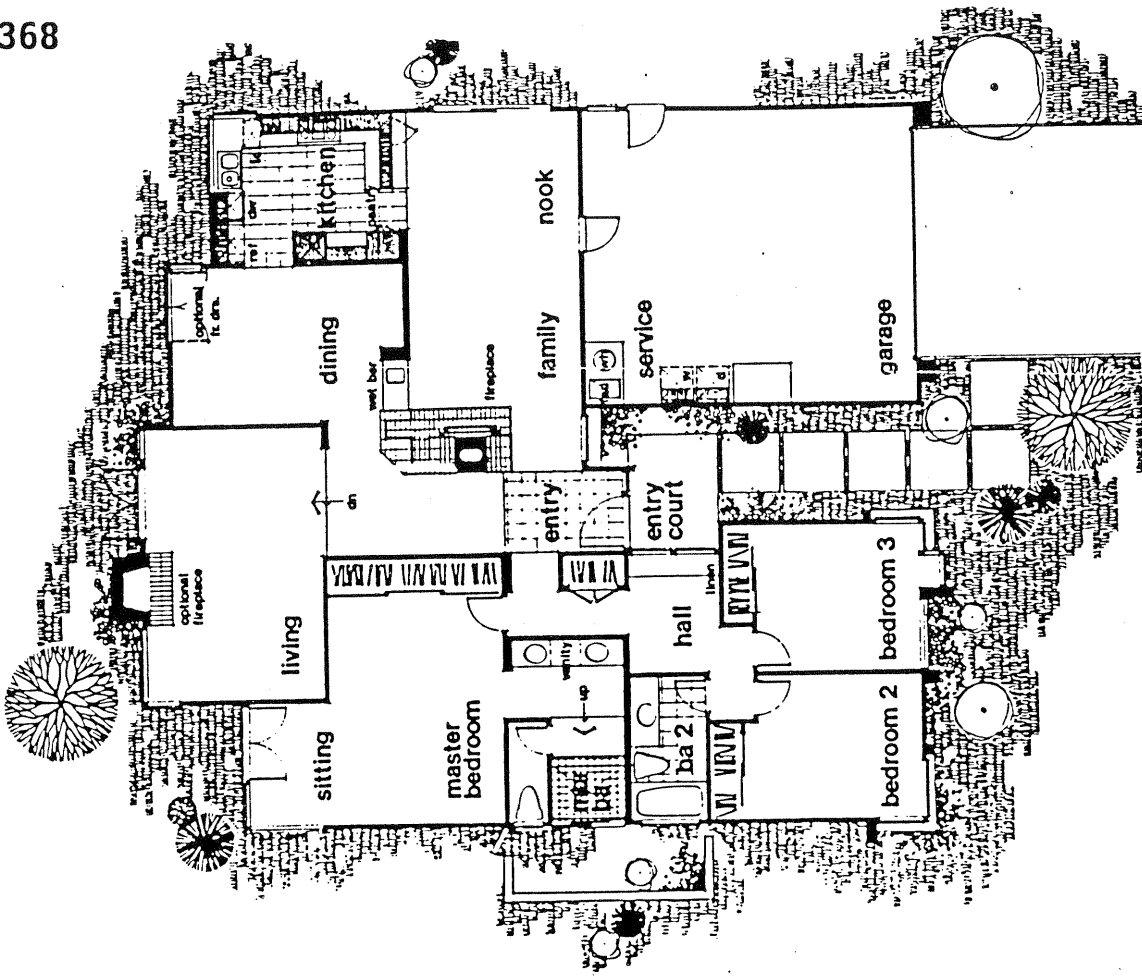

**Loma Del Cielo**  
**in Solana Beach**

**LOMA DEL CIELO**  
 Model: 2-SUNRISE  
 Area: 1753 B/T Code: LDC  
 Approximate SQ/FT: 1928

**LOMA DEL CIELO**  
 Model: 1-SEAMIST  
 Area: 1753 B/T Code: LDC  
 Approximate SQ/FT: 1776

**LOMA DEL CIELO**  
 Model: 4-STARLIGHT  
 Area: 1753 B/T Code: LDC  
 Approximate SQ/FT: 2593

**LOMA DEL CIELO**  
 Model: 3-MOONGLOW  
 Area: 1753 B/T Code: LDC  
 Approximate SQ/FT: 2521

**LOMA DEL CIELO**

Model: 5-WAVECREST

Area: 1753 B/T Code: LDC

Approximate SQ/FT: 2742

# LOMA DEL CIELO

Site Plan - B/T: LDC  
 Caution: There may be additions or  
 changes to these site plans