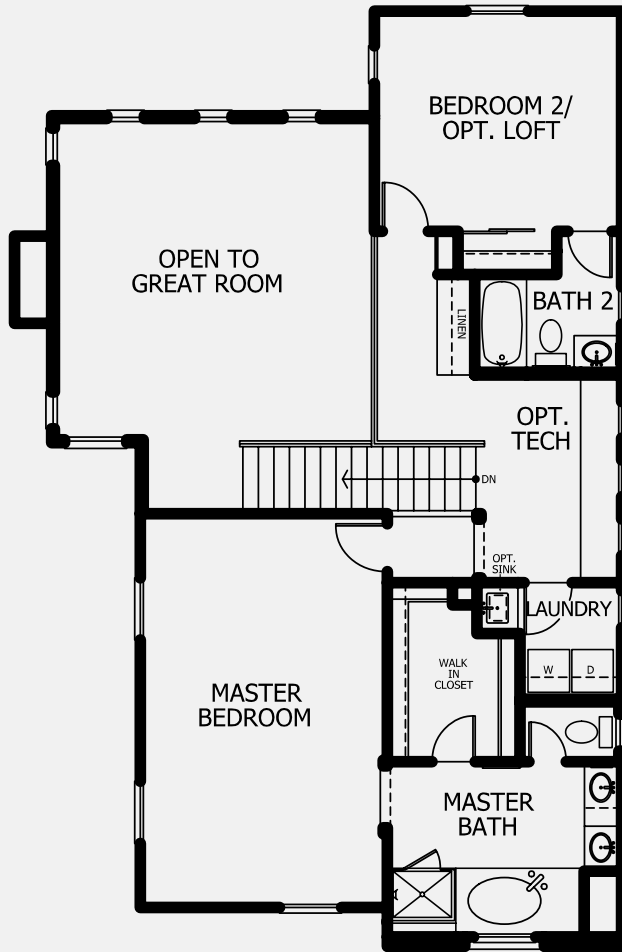

PRELIMINARY

Del Sur

EMBRACING THE HERITAGE OF SAN DIEGO

Madeira

Shea Homes

Residence 2

Level 2

Entry, stairs, volume, decks, porches and square footages may vary per elevation. All maps, plans, landscaping and elevation renderings are artist's conception and are not to scale.

www.delsurliving.com