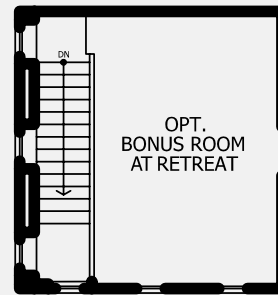

www.delsurliving.com

PRELIMINARY

STAIRS AT BONUS OPTION

OPTIONAL BEDROOM 4 + BATH 4 AT RETREAT

OPTIONAL BONUS ROOM AT RETREAT

Del Sur

EMBRACING THE HERITAGE OF SAN DIEGO

Madeira

Shea Homes

Residence 5

Level 2

Entry, stairs, volume, decks, porches and square footages may vary per elevation. All maps, plans, landscaping and elevation renderings are artist's conception and are not to scale.