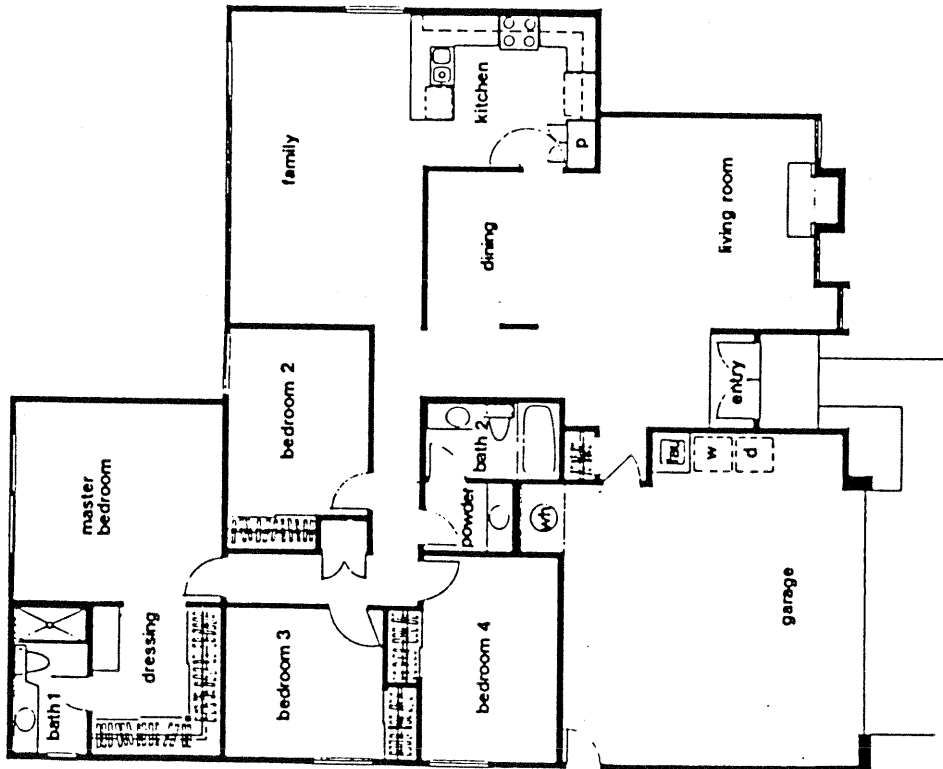

## **in Encinitas**

**MEADOWS**  
 Model: 504-DEERFIELD  
 Area: 1246 B/T Code: TM  
 Approximate SQ/FT: ?

**MEADOWS**  
 Model: 503-WESTWIND  
 Area: 1246 B/T Code: TM  
 Approximate SQ/FT: ?

**MEADOWS**  
Model: 506-PARKSIDE  
Area: 1246 B/T Code: TM  
Approximate SQ/FT: ?

**MEADOWS**  
Model: 505-MEADOWBROOK  
Area: 1246 B/T Code: TM  
Approximate SQ/FT: ?