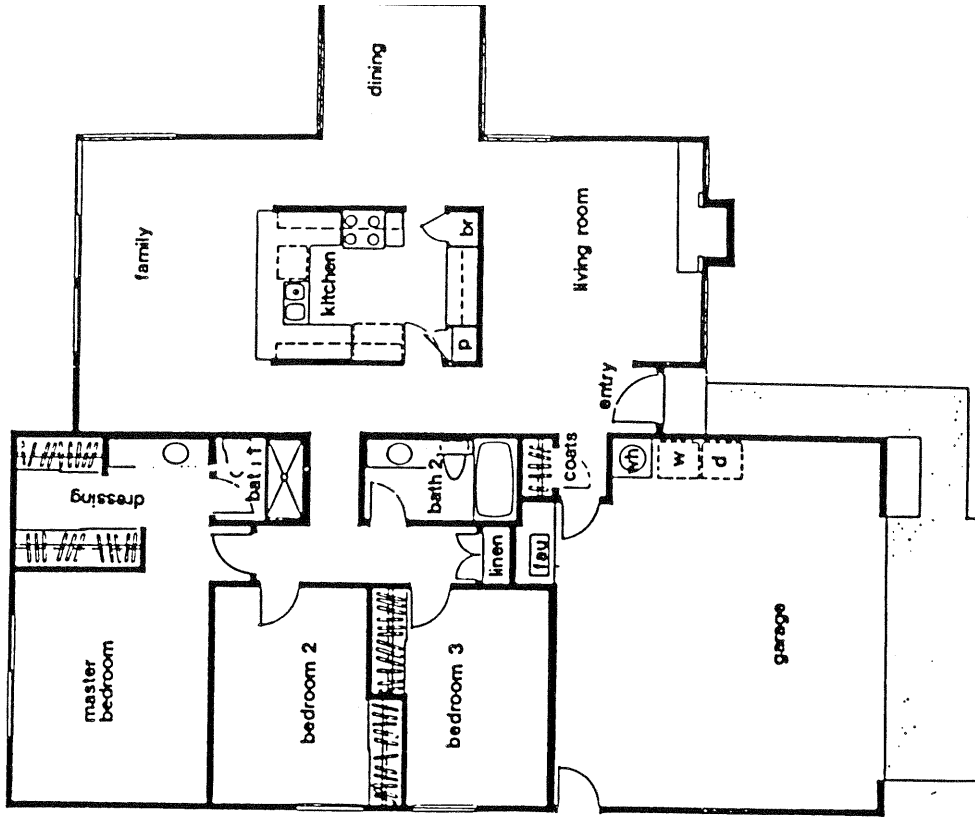

## **in Encinitas**

**MEADOWS**  
 Model: 504-DEERFIELD  
 Area: 1246 B/T Code: TM  
 Approximate SQ/FT: ?

**MEADOWS**  
 Model: 503-WESTWIND  
 Area: 1246 B/T Code: TM  
 Approximate SQ/FT: ?

**MEADOWS**  
Model: 506-PARKSIDE  
Area: 1246 B/T Code: TM  
Approximate SQ/FT: ?

**MEADOWS**  
Model: 505-MEADOWBROOK  
Area: 1246 B/T Code: TM  
Approximate SQ/FT: ?