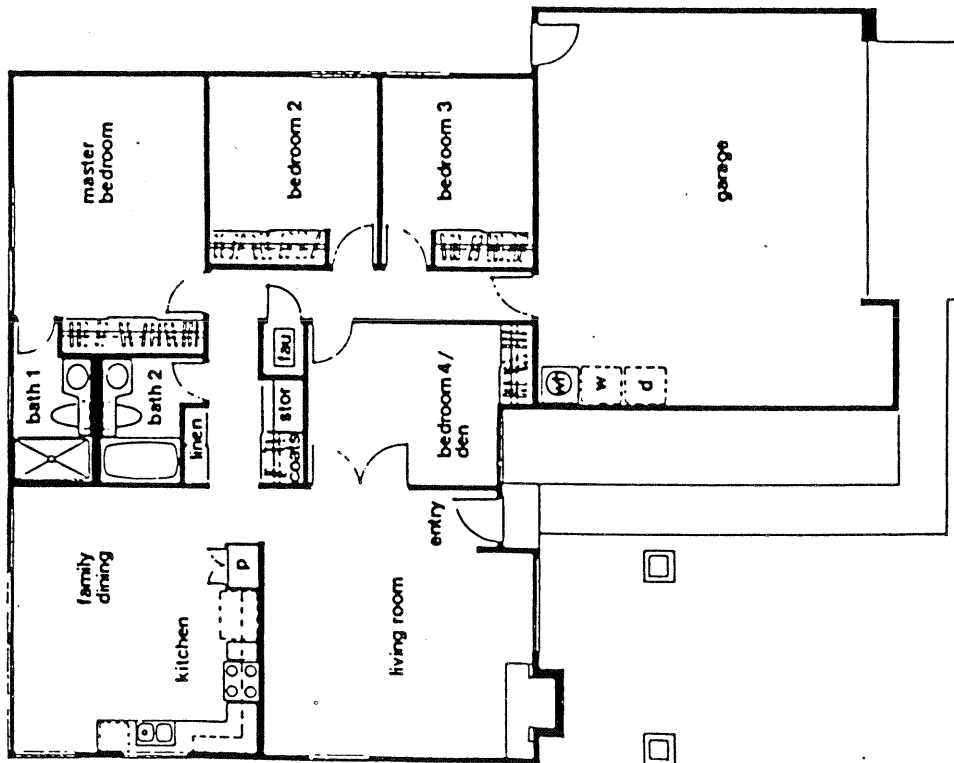

## **in Encinitas**

**MEADOWS**  
 Model: 504-DEERFIELD  
 Area: 1246 B/T Code: TM  
 Approximate SQ/FT: ?

**MEADOWS**  
 Model: 503-WESTWIND  
 Area: 1246 B/T Code: TM  
 Approximate SQ/FT: ?

**MEADOWS**  
Model: 506-PARKSIDE  
Area: 1246 B/T Code: TM  
Approximate SQ/FT: ?

**MEADOWS**  
Model: 505-MEADOWBROOK  
Area: 1246 B/T Code: TM  
Approximate SQ/FT: ?