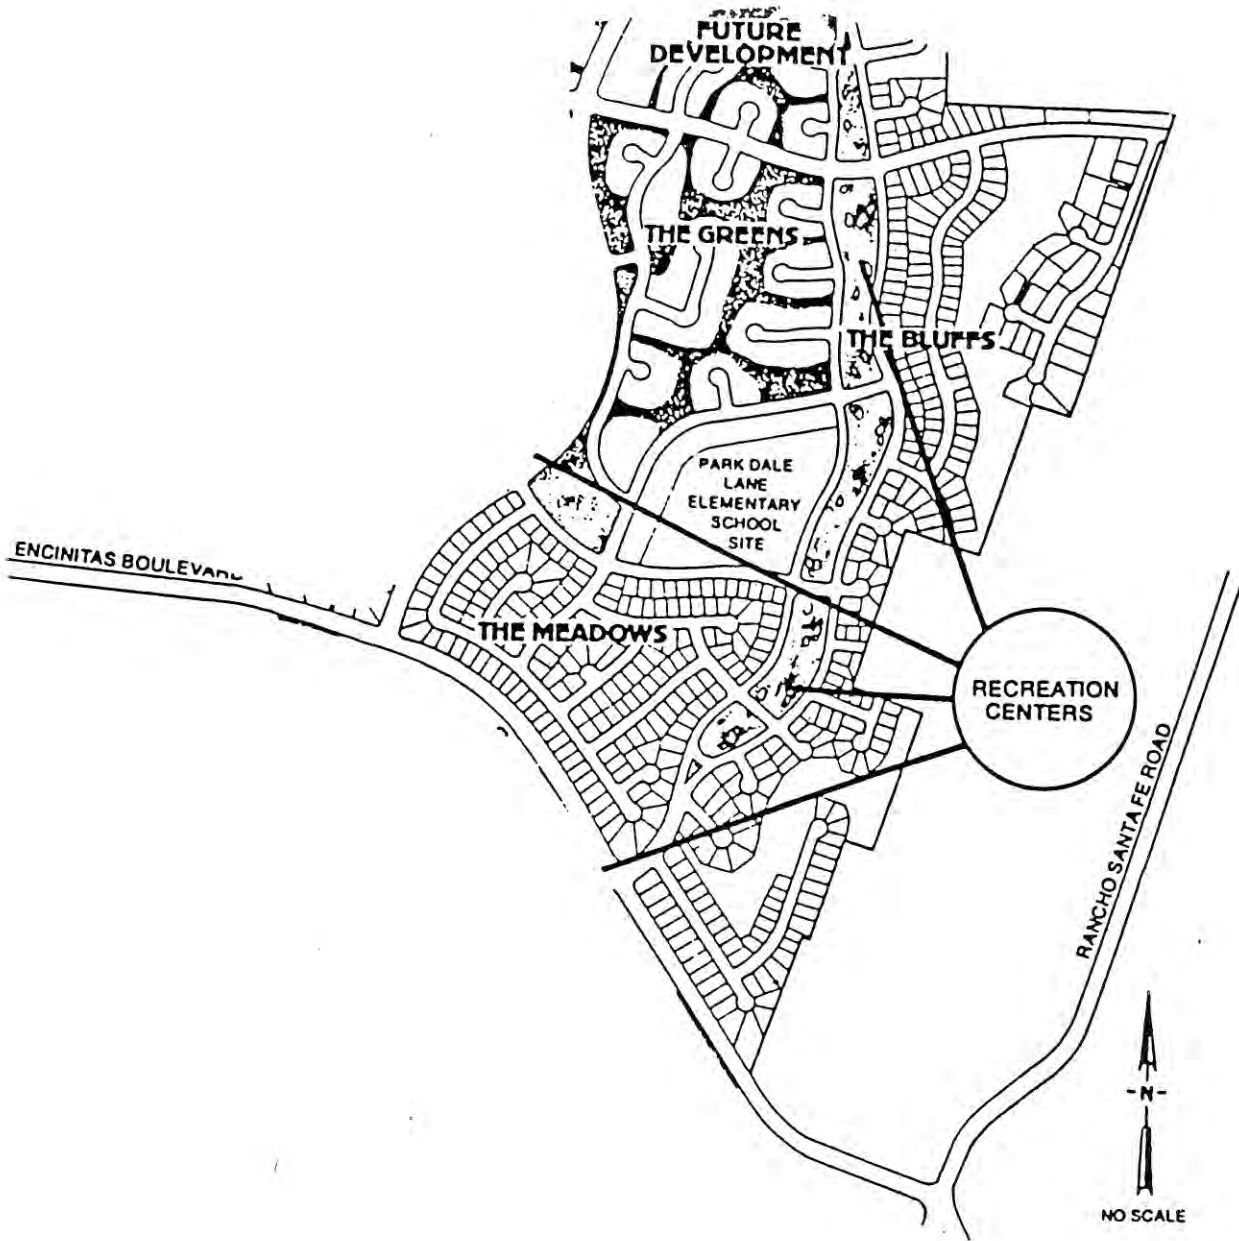

## **in Encinitas**

**MEADOWS**  
 Model: 504-DEERFIELD  
 Area: 1246 B/T Code: TM  
 Approximate SQ/FT: ?

**MEADOWS**  
 Model: 503-WESTWIND  
 Area: 1246 B/T Code: TM  
 Approximate SQ/FT: ?

**MEADOWS**  
Model: 506-PARKSIDE  
Area: 1246 B/T Code: TM  
Approximate SQ/FT: ?

**MEADOWS**  
Model: 505-MEADOWBROOK  
Area: 1246 B/T Code: TM  
Approximate SQ/FT: ?

### MEADOWS

*Site Plan - B/T: TM*

*Caution: There may be additions or changes to these site plans*