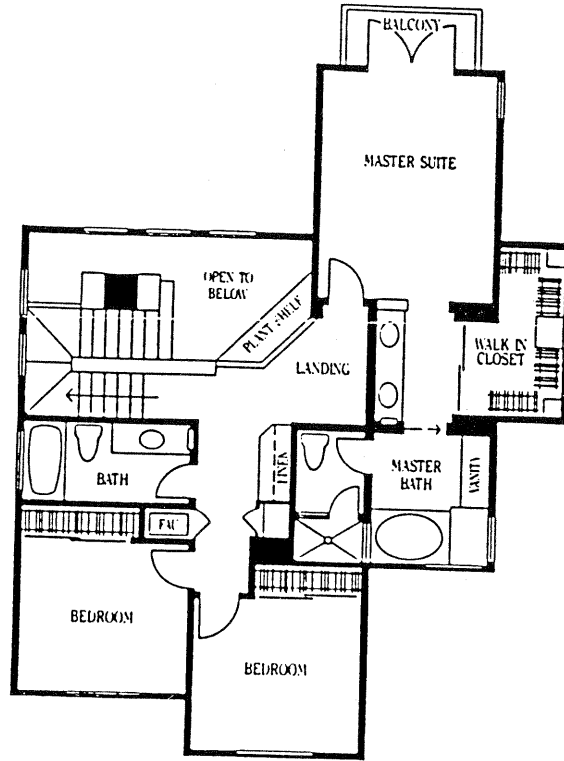

North Shore Gardena

in Encinitas

First Floor

Second Floor

NORTH SHORE GARDENA

Model: PLAN B

Area: 1246 B/T Code: NSG

Approximate SQ/FT: 1650

First Floor

Second Floor

NORTH SHORE GARDENA

Model: PLAN A

Area: 1246 B/T Code: NSG

Approximate SQ/FT: 1645

NORTH SHORE GARDENA

Site Plan - B/T: NSG
 Caution: There may be additions or
 changes in these site plans

First Floor

Second Floor

NORTH SHORE GARDENA

Model: PLAN C
 Area: 1246 B/T Code: NSG
 Approximate SQ/FT: 1819