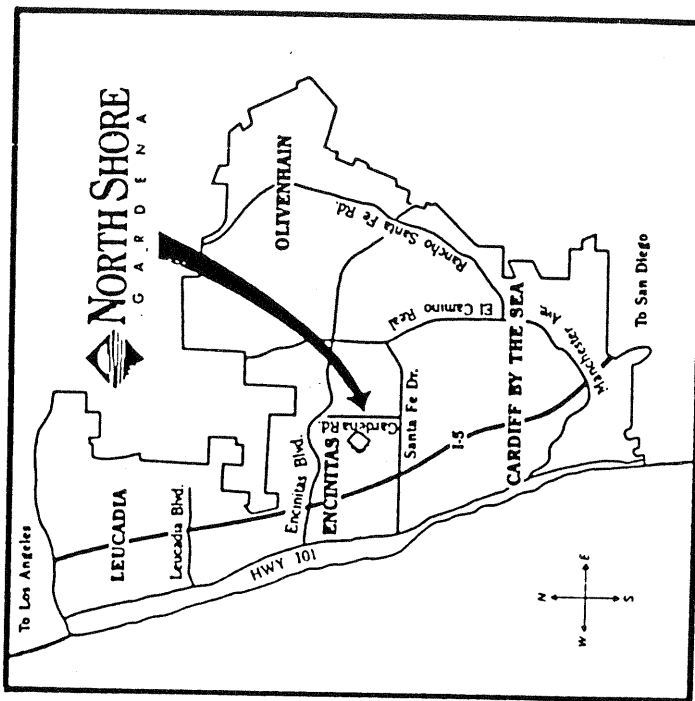

First Floor

Second Floor

NORTH SHORE GARDENA

Model: PLAN A

Area: 1246 B/T Code: NSG

Approximate SQ/FT: 1645

NORTH SHORE GARDENA

Site Plan - B/T: NSG
 Caution: There may be additions or
 changes in these site plans