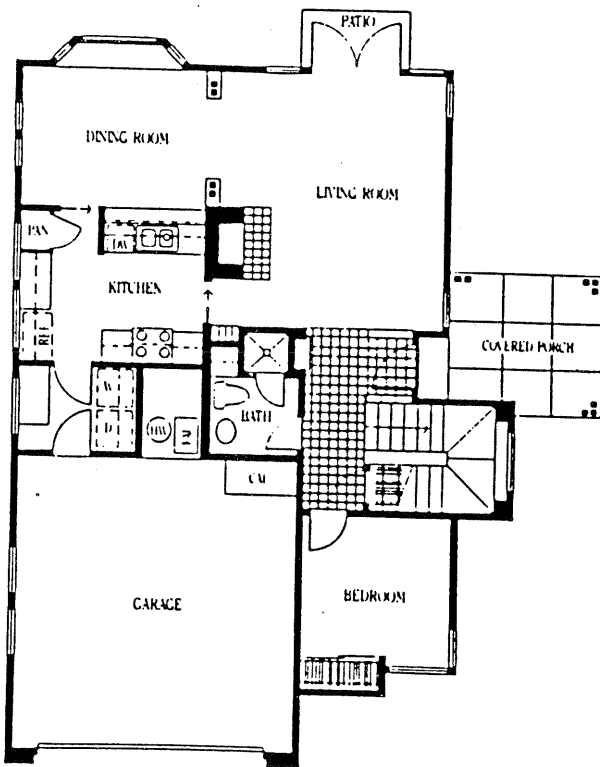

North Shore Gardena

in Encinitas

First Floor

Second Floor

NORTH SHORE GARDENA

Model: PLAN B

Area: 1246 B/T Code: NSG

Approximate SQ/FT: 1650

First Floor

Second Floor

NORTH SHORE GARDENA

Model: PLAN A

Area: 1246 B/T Code: NSG

Approximate SQ/FT: 1645

NORTH SHORE GARDENA

Site Plan - B/T: NSG
 Caution: There may be additions or
 changes in these site plans

First Floor

Second Floor

NORTH SHORE GARDENA

Model: PLAN C
 Area: 1246 B/T Code: NSG
 Approximate SQ/FT: 1819