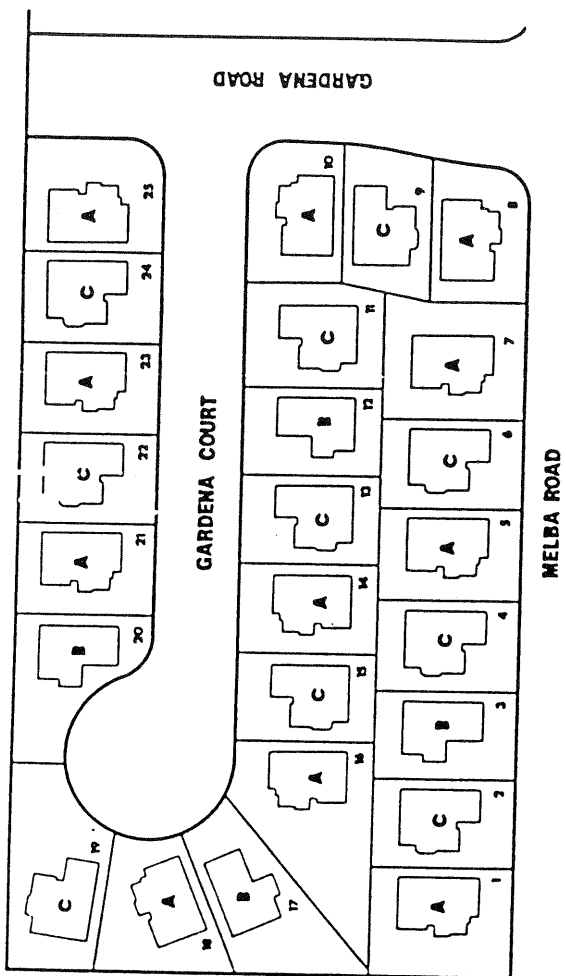

North Shore Gardena

in Encinitas

First Floor

Second Floor

NORTH SHORE GARDENA

Model: PLAN B

Area: 1246 B/T Code: NSG

Approximate SQ/FT: 1650

First Floor

Second Floor

NORTH SHORE GARDENA

Model: PLAN A

Area: 1246 B/T Code: NSG

Approximate SQ/FT: 1645

NORTH SHORE GARDENA

Site Plan - B/T: NSG
 Caution: There may be additions or
 changes in these site plans

First Floor

Second Floor

NORTH SHORE GARDENA

Model: PLAN C
 Area: 1246 B/T Code: NSG
 Approximate SQ/FT: 1819