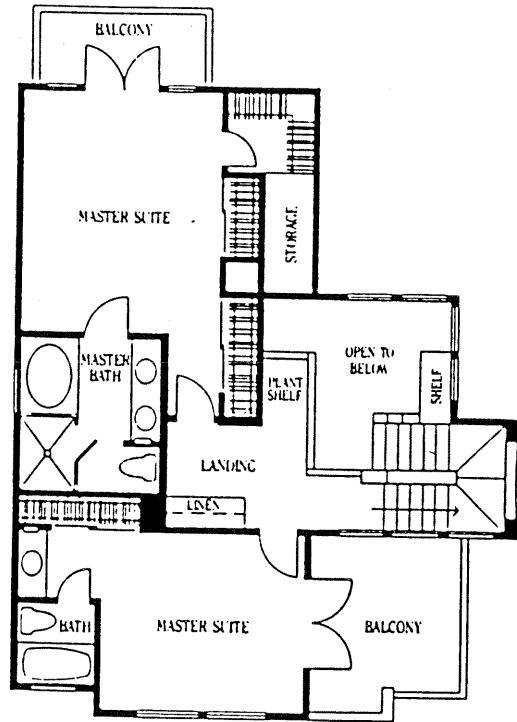

North Shore Gardena

in Encinitas

First Floor

Second Floor

NORTH SHORE GARDENA

Model: PLAN B

Area: 1246 B/T Code: NSG

Approximate SQ/FT: 1650

First Floor

Second Floor

NORTH SHORE GARDENA

Model: PLAN A

Area: 1246 B/T Code: NSG

Approximate SQ/FT: 1645

NORTH SHORE GARDENA

Site Plan - B/T: NSG
 Caution: There may be additions or
 changes in these site plans

First Floor

Second Floor

NORTH SHORE GARDENA

Model: PLAN C
 Area: 1246 B/T Code: NSG
 Approximate SQ/FT: 1819