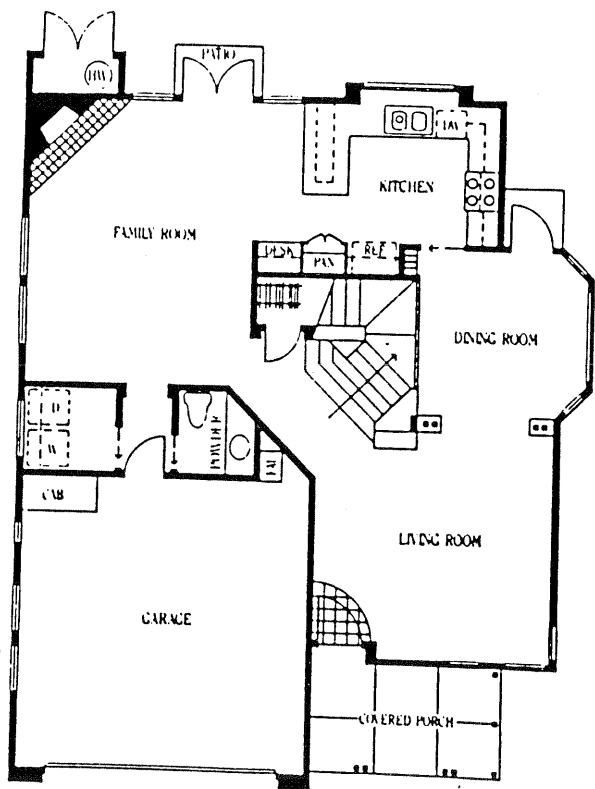

North Shore Gardena

in Encinitas

First Floor

Second Floor

NORTH SHORE GARDENA

Model: PLAN B

Area: 1246 B/T Code: NSG

Approximate SQ/FT: 1650

First Floor

Second Floor

NORTH SHORE GARDENA

Model: PLAN A

Area: 1246 B/T Code: NSG

Approximate SQ/FT: 1645

NORTH SHORE GARDENA

Site Plan - B/T: NSG
 Caution: There may be additions or
 changes in these site plans

First Floor

Second Floor

NORTH SHORE GARDENA

Model: PLAN C
 Area: 1246 B/T Code: NSG
 Approximate SQ/FT: 1819