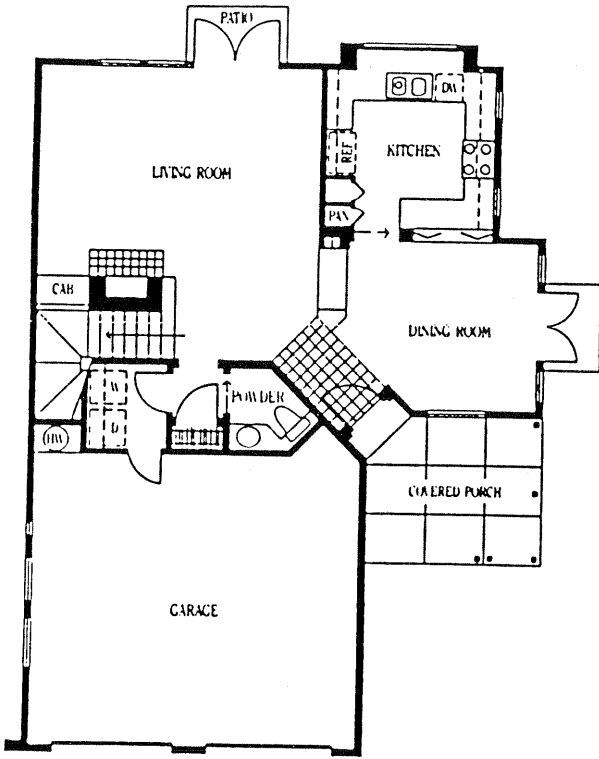

North Shore Gardena

in Encinitas

First Floor

Second Floor

NORTH SHORE GARDENA

Model: PLAN B

Area: 1246 B/T Code: NSG

Approximate SQ/FT: 1650

First Floor

Second Floor

NORTH SHORE GARDENA

Model: PLAN A

Area: 1246 B/T Code: NSG

Approximate SQ/FT: 1645

NORTH SHORE GARDENA

Site Plan - B/T: NSG
 Caution: There may be additions or
 changes in these site plans

First Floor

Second Floor

NORTH SHORE GARDENA

Model: PLAN C
 Area: 1246 B/T Code: NSG
 Approximate SQ/FT: 1819