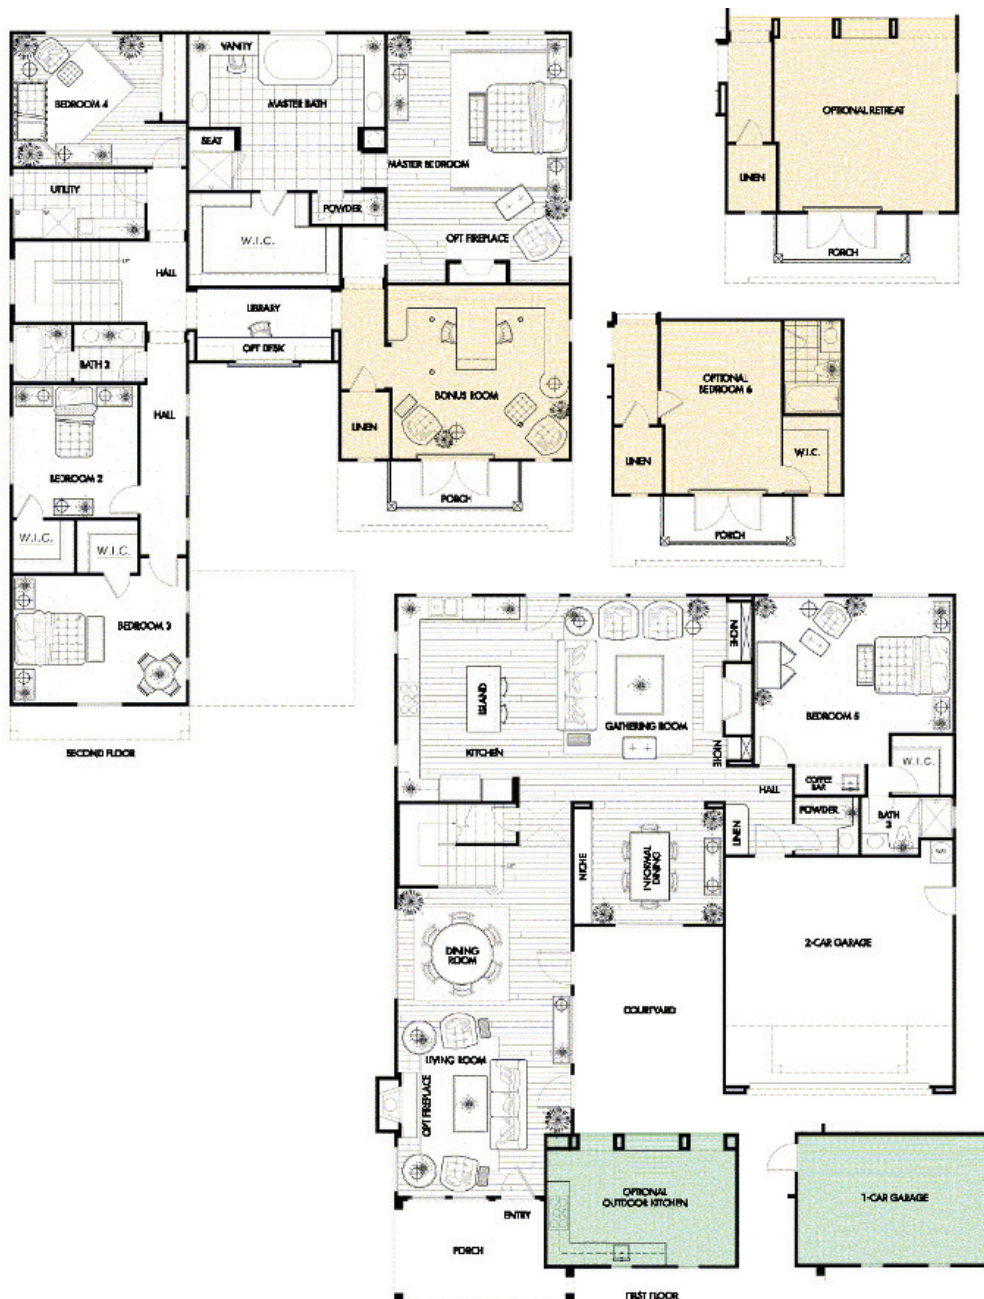

REUNION

Residence Two

3,804 Sq. Ft.

5 Bedrooms

3½ Bathrooms

3-Car Garage

REUNION

Residence Three

4,151 Sq. Ft.

5 Bedrooms

4½ Bathrooms

3-Car garage