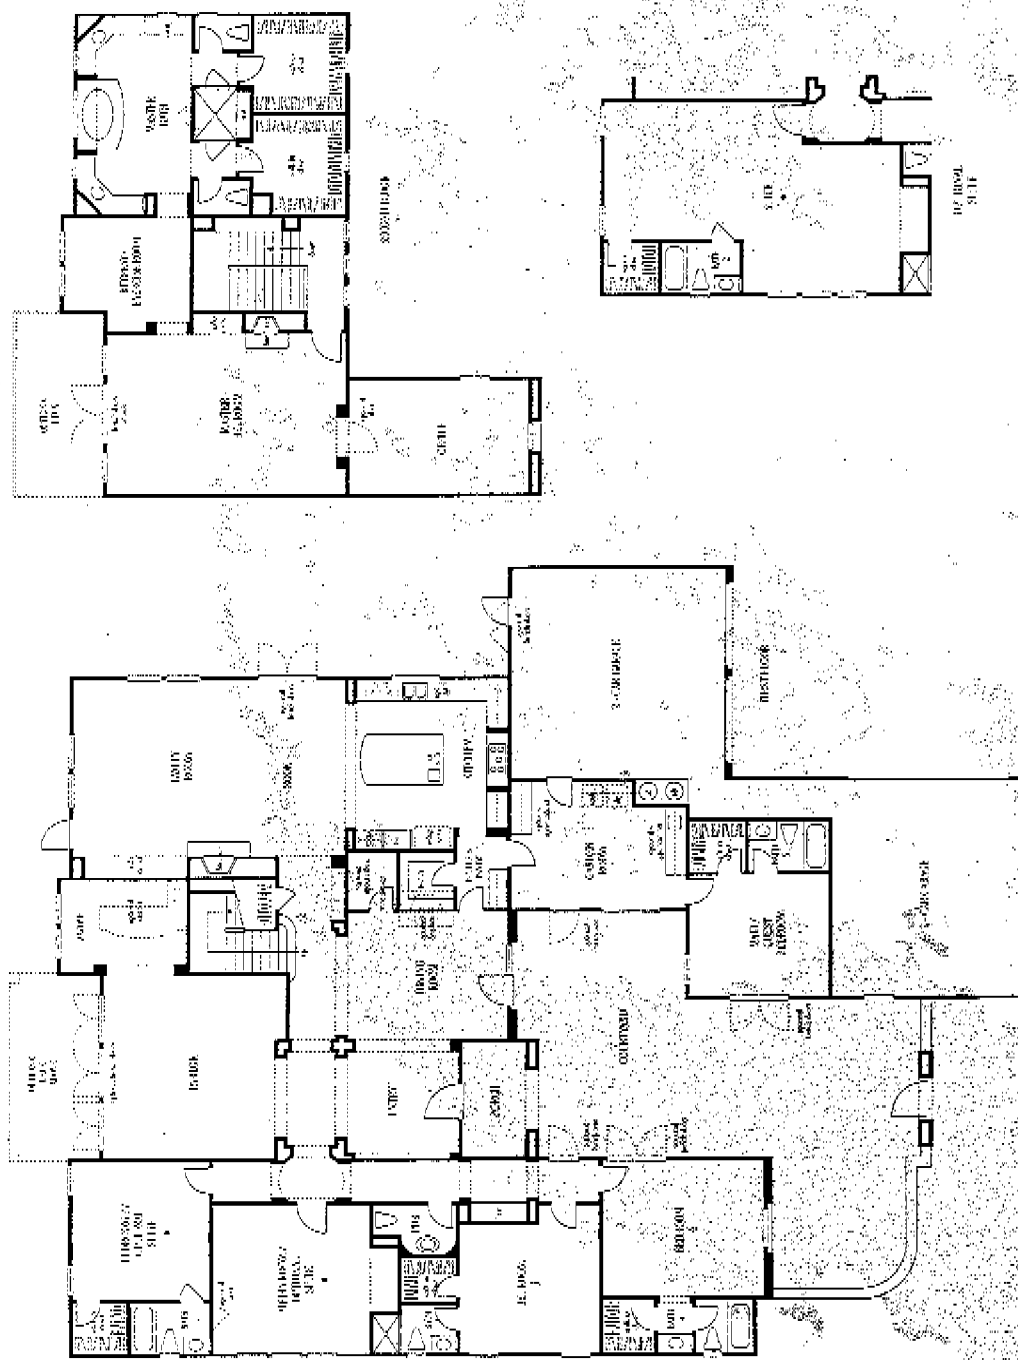

Two Story  
 5 1/2 Bedrooms  
 7 Bathrooms  
 4 Car Garage  
 Entry Courtyard  
 Wings Reception  
 Butler's Pantry  
 Office

Parlor Alcove  
 Master Suite  
 Retreat/Exercise  
 Media Room  
 Garden Room  
 Customizing Room  
 Closets

# Biella

*Fineart Exterior (as modeled)*

Single Story

3,466 Square Feet

3 Bedrooms

3 1/2 Bathrooms

2 Car Garage

Entry Courtyard

# Trevise

- Two Story
- 5,413 Square Feet
- 4 Bedrooms
- 4 1/2 Bathrooms
- 4 Car Garages
- Barry Courtyard
- Sitting Room
- Executive Office
- Wine Room

- Butlers Pantry
- Laundry Room
- Customizing Room in Options!
- Extended Master Walk In Closet and Office in place of Executive Office
- Business with Mud Room and Office in place of Executive Office