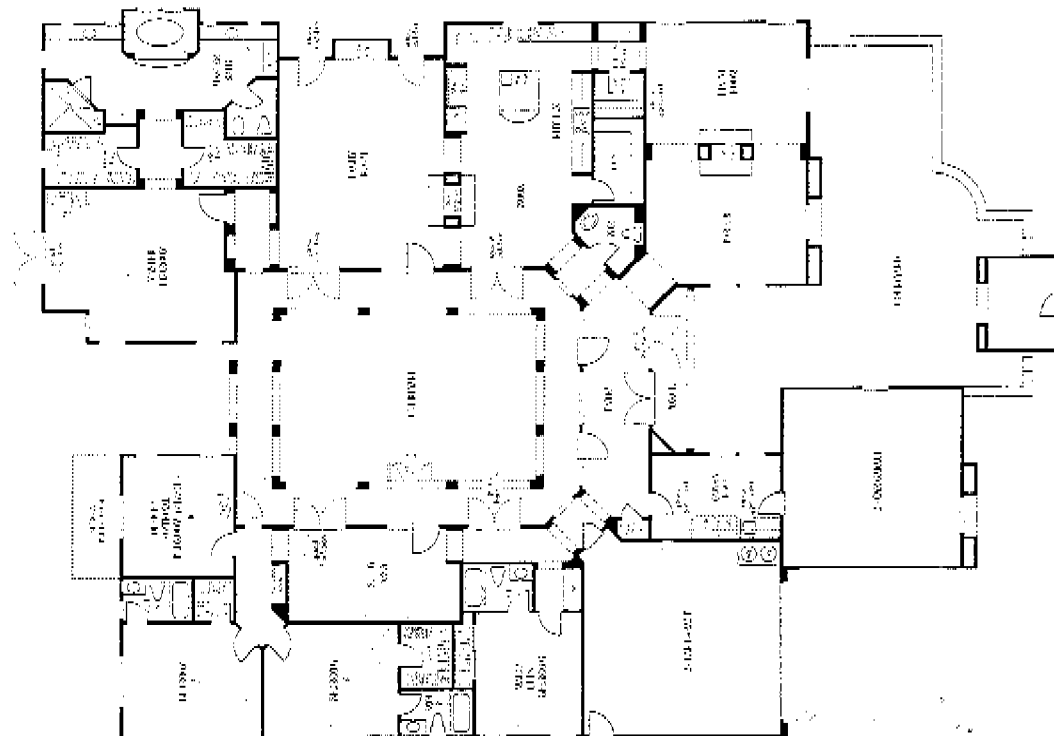

Two Story  
 5 1/2 Bedrooms  
 7 Bathrooms  
 4 Car Garage  
 Entry Courtyard  
 Wings Reception  
 Butler's Pantry  
 Office

Parlor Alcove  
 Master Suite  
 Retreat/Exercise  
 Media Room  
 Garden Room  
 Customizing Room  
 Closets

# Biella

*Fineart Exterior (as modeled)*

Single Story

3,466 Square Feet

3 Bedrooms

3 1/2 Bathrooms

2 Car Garage

Entry Courtyard

Office

Study Room

Smile Area

Wine Room

Breakfast Room

Guesting Room

*Biella*

Bedroom with  
closet

# Trevise

- Two Story
- 5,413 Square Feet
- 4 Bedrooms
- 4 1/2 Bathrooms
- 4 Car Garages
- Barry Courtyard
- Sitting Room
- Executive Office
- Wine Room

- Butlers Pantry
- Laundry Room
- Customizing Room in Options!
- Extended Master Walk In Closet and Office in place of Executive Office
- Business with Mud Room and Office in place of Executive Office