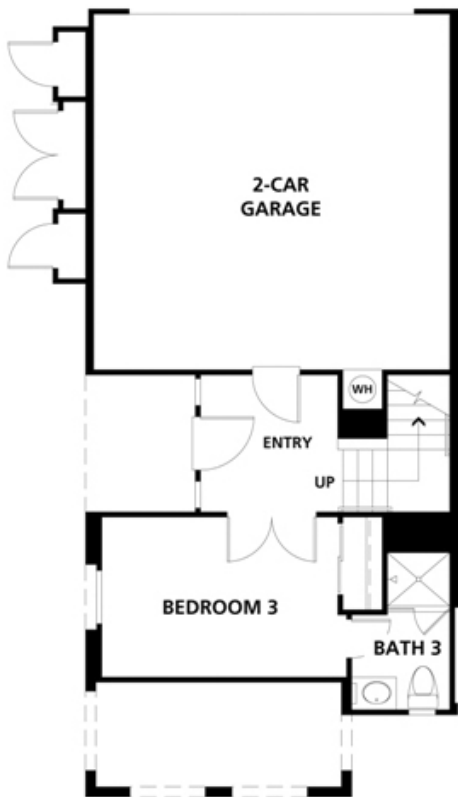

SAN MORTIZ

Plan One

1,318 Sq. Ft.

2 Bedrooms

2 Bathrooms

2-Car Garage

SAN MORTIZ

Plan Two

1,394 Sq. Ft.

2 Bedrooms

2½ Bathrooms

SAN MORTIZ

Plan Three

1,494 Sq. Ft.

3 Bedrooms

3½ Bathrooms

FIRST FLOOR

SECOND FLOOR

THIRD FLOOR