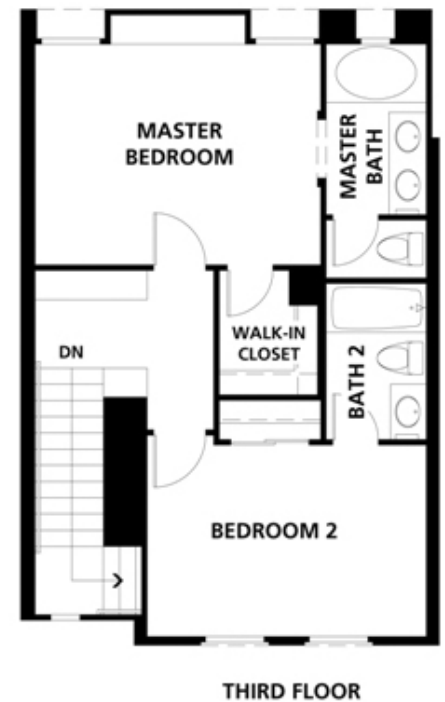

SAN MORTIZ

Plan One

1,318 Sq. Ft.

2 Bedrooms

2 Bathrooms

2-Car Garage

SAN MORTIZ

Plan Two

1,394 Sq. Ft.

2 Bedrooms

2½ Bathrooms

SAN MORTIZ

Plan Three

1,494 Sq. Ft.

3 Bedrooms

3½ Bathrooms

FIRST FLOOR

SECOND FLOOR

THIRD FLOOR