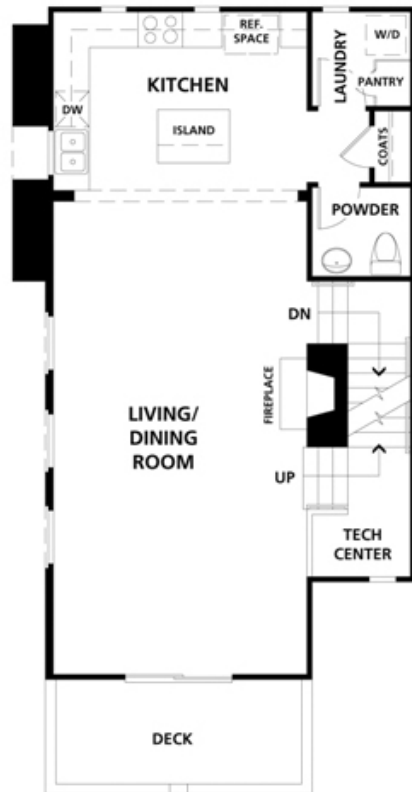

SAN MORTIZ

Plan One

1,318 Sq. Ft.

2 Bedrooms

2 Bathrooms

2-Car Garage

SAN MORTIZ

Plan Two

1,394 Sq. Ft.

2 Bedrooms

2½ Bathrooms

SAN MORTIZ

Plan Three

1,494 Sq. Ft.

3 Bedrooms

3½ Bathrooms

FIRST FLOOR

SECOND FLOOR

THIRD FLOOR