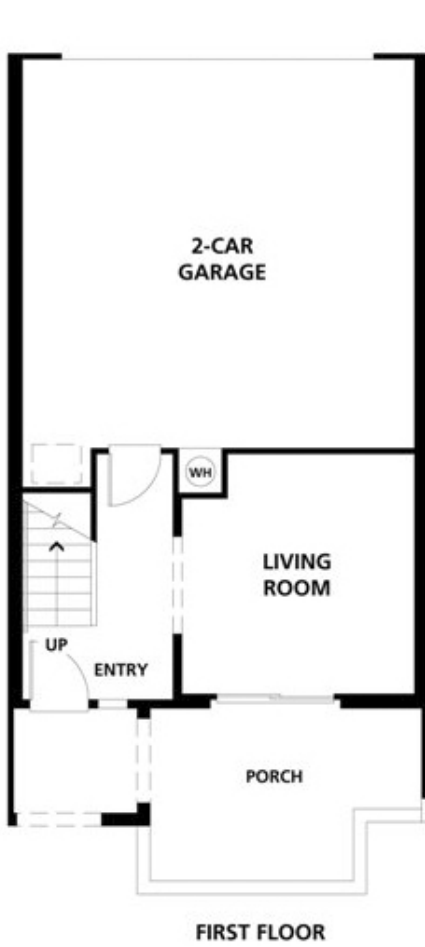

SAN MORTIZ

Plan One

1,318 Sq. Ft.

2 Bedrooms

2 Bathrooms

2-Car Garage

SAN MORTIZ

Plan Two

1,394 Sq. Ft.

2 Bedrooms

2½ Bathrooms

SAN MORTIZ

Plan Three

1,494 Sq. Ft.

3 Bedrooms

3½ Bathrooms

FIRST FLOOR

SECOND FLOOR

THIRD FLOOR