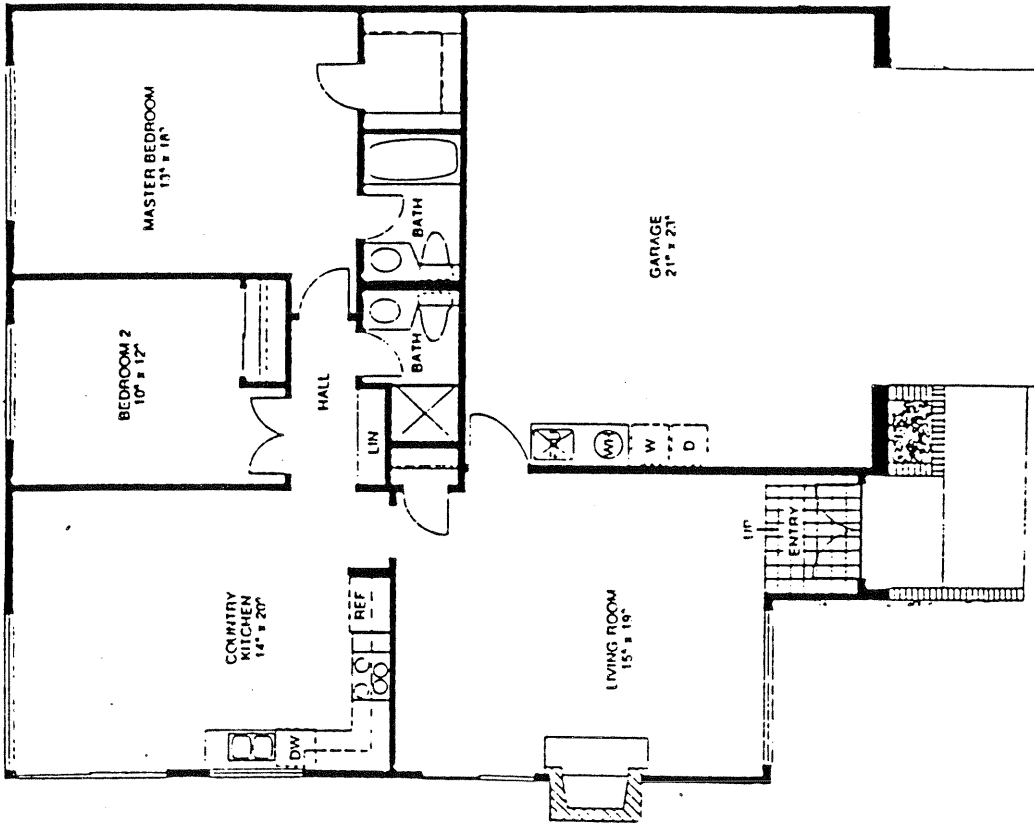

San Elijo Hills 3
in Solana Beach

SAN ELIJO HILLS 3
 Model: PLAN 202
 Area: 1753 B/T Code: SE3
 Approximate SQ/FT: ?

SAN ELIJO HILLS 3
 Model: PLAN 201
 Area: 1753 B/T Code: SE3
 Approximate SQ/FT: 1262

SAN ELIJO HILLS 3
Model: PLAN 401
Area: 1753 B/T Code: SE3
Approximate SQ/FT: ?

SAN ELIJO HILLS 3
Model: PLAN 301
Area: 1753 B/T Code: SE3
Approximate SQ/FT: ?

SAN ELIJO HILLS 3

Model: PLAN 501

Area: 1753 B/T Code: SE3