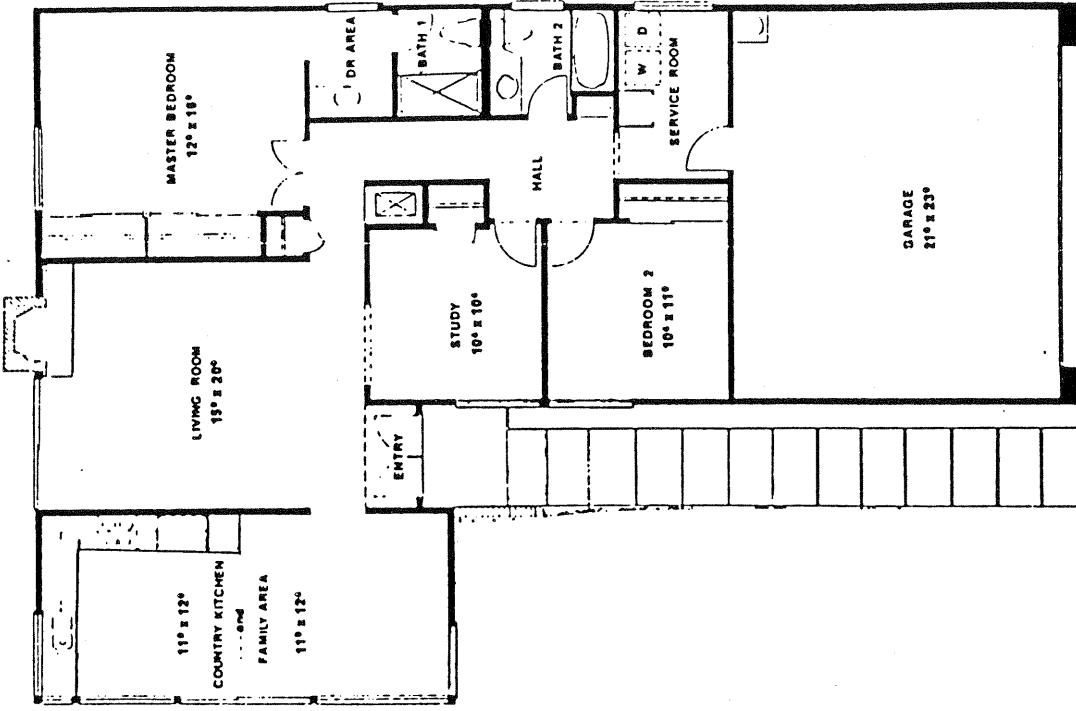

San Elijo Hills 3
in Solana Beach

SAN ELIJO HILLS 3
 Model: PLAN 202
 Area: 1753 B/T Code: SE3
 Approximate SQ/FT: ?

SAN ELIJO HILLS 3
 Model: PLAN 201
 Area: 1753 B/T Code: SE3
 Approximate SQ/FT: 1262

SAN ELIJO HILLS 3
Model: PLAN 401
Area: 1753 B/T Code: SE3
Approximate SQ/FT: ?

SAN ELIJO HILLS 3
Model: PLAN 301
Area: 1753 B/T Code: SE3
Approximate SQ/FT: ?

SAN ELIJO HILLS 3

Model: PLAN 501

Area: 1753 B/T Code: SE3

Approximate SQ/FT: ?