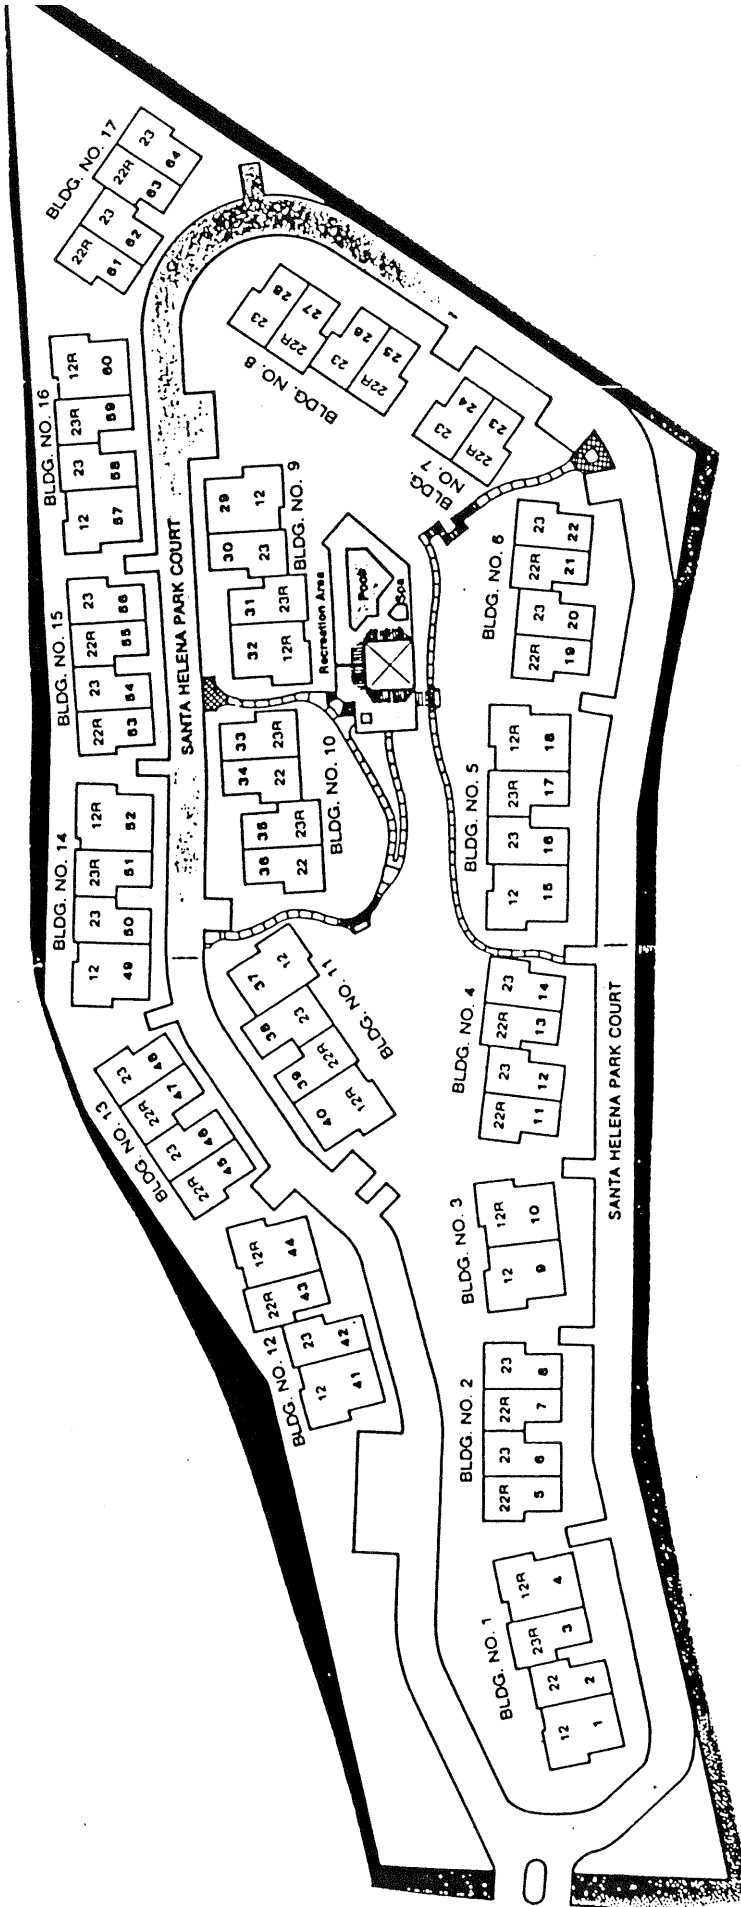

Santa Helena Park
in Solana Beach

SANTA HELENA PARK

Model: PLAN 2;

Area: 1753 1/2 T Code: SHP

Approximate SQ/FT: 1259

SANTA HELENA PARK

Model: PLAN 12

Area: 1753 B/T Code: SHP

Approximate SQ/FT: 1282

SANTA HELENA PARK
 Model: PLAN 23
 Area: 1753 B/T Code: SHP
 Approximate SQ/FT: 1536

SANTA HELENA PARK

Site Plan - B/T: SHP
Caution: There may be additions or changes to these site plans