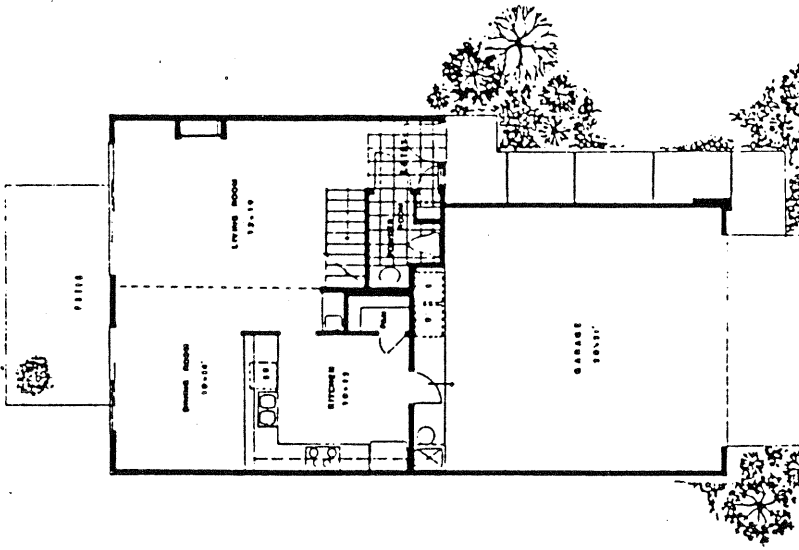

Santa Helena Park
in Solana Beach

SANTA HELENA PARK

Model: PLAN 2;

Area: 1753 1/2 T Code: SHP

Approximate SQ/FT: 1259

SANTA HELENA PARK

Model: PLAN 12

Area: 1753 B/T Code: SHP

Approximate SQ/FT: 1282

SANTA HELENA PARK
 Model: PLAN 23
 Area: 1753 B/T Code: SHP
 Approximate SQ/FT: 1536

SANTA HELENA PARK

Site Plan - B/T: SHP
Caution: There may be additions or changes to these site plans