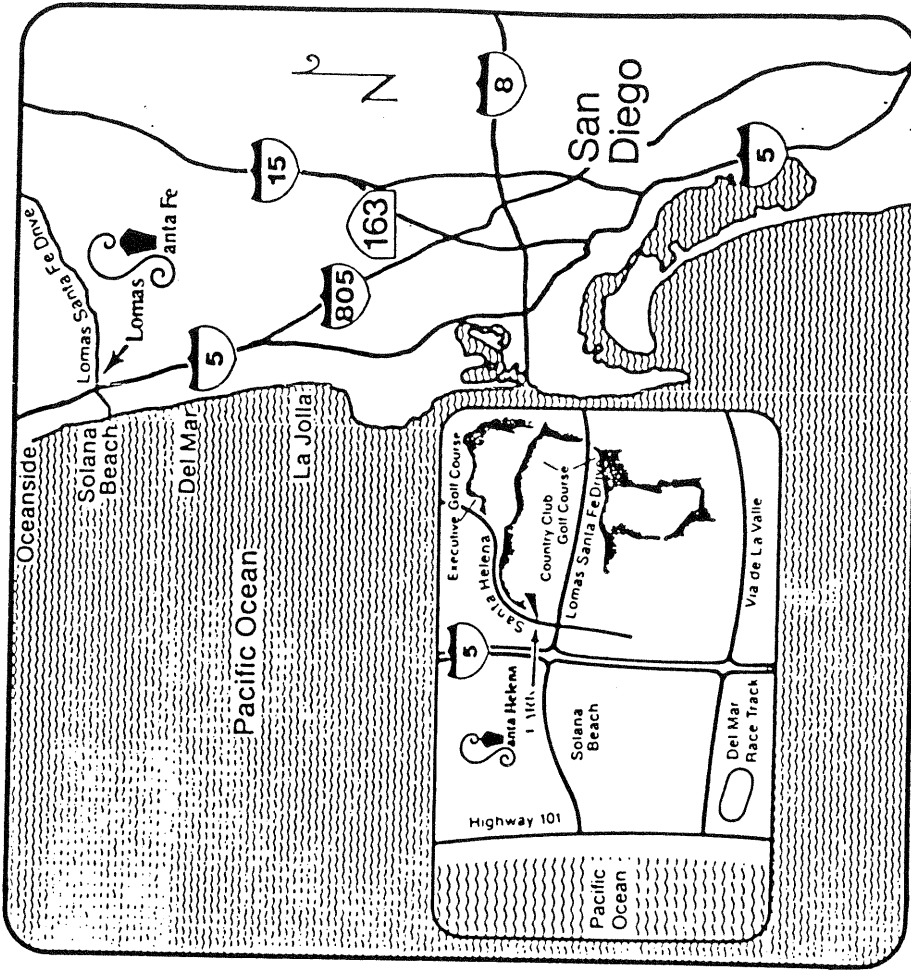

Santa Helena Park
in Solana Beach

SANTA HELENA PARK

Model: PLAN 2;

Area: 1753 1/2 T Code: SHP

Approximate SQ/FT: 1259

SANTA HELENA PARK

Model: PLAN 12

Area: 1753 B/T Code: SHP

Approximate SQ/FT: 1282

SANTA HELENA PARK
 Model: PLAN 23
 Area: 1753 B/T Code: SHP
 Approximate SQ/FT: 1536

SANTA HELENA PARK

Site Plan - B/T: SHP
Caution: There may be additions or changes to these site plans