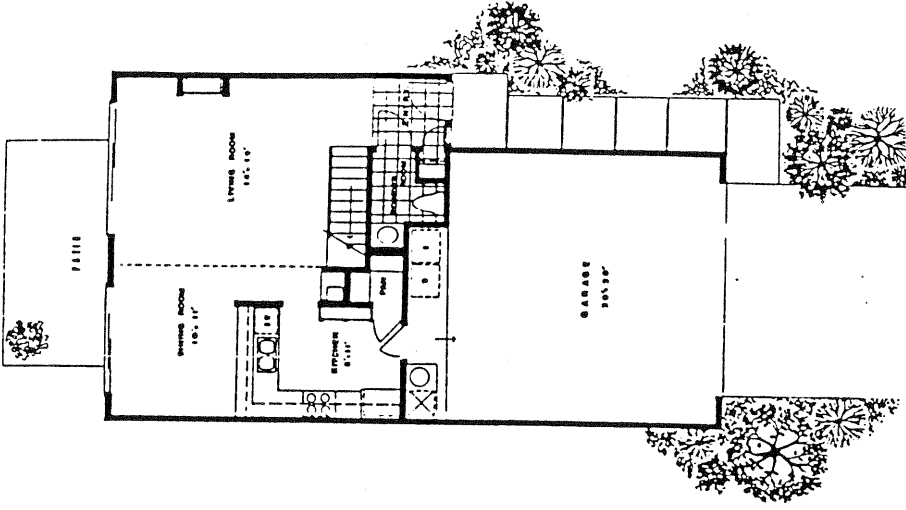

Santa Helena Park
in Solana Beach

SANTA HELENA PARK

Model: PLAN 2;

Area: 1753 1/2 T Code: SHP

Approximate SQ/FT: 1259

SANTA HELENA PARK

Model: PLAN 12

Area: 1753 B/T Code: SHP

Approximate SQ/FT: 1282

SANTA HELENA PARK
 Model: PLAN 23
 Area: 1753 B/T Code: SHP
 Approximate SQ/FT: 1536

SANTA HELENA PARK

Site Plan - B/T: SHP
Caution: There may be additions or changes to these site plans