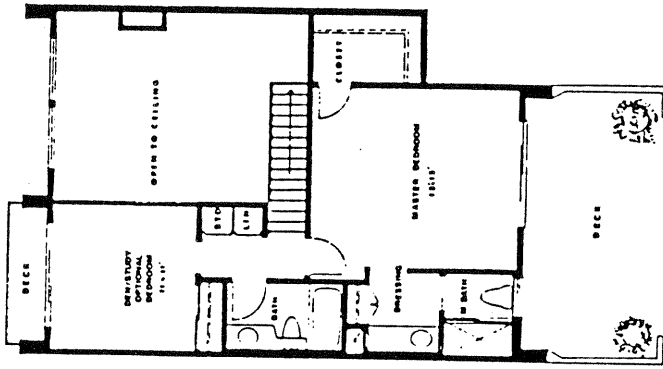

Santa Helena Park
in Solana Beach

SANTA HELENA PARK

Model: PLAN 2;

Area: 1753 1/2 T Code: SHP

Approximate SQ/FT: 1259

SANTA HELENA PARK

Model: PLAN 12

Area: 1753 B/T Code: SHP

Approximate SQ/FT: 1282

SANTA HELENA PARK
 Model: PLAN 23
 Area: 1753 B/T Code: SHP
 Approximate SQ/FT: 1536

SANTA HELENA PARK

Site Plan - B/T: SHP
Caution: There may be additions or changes to these site plans