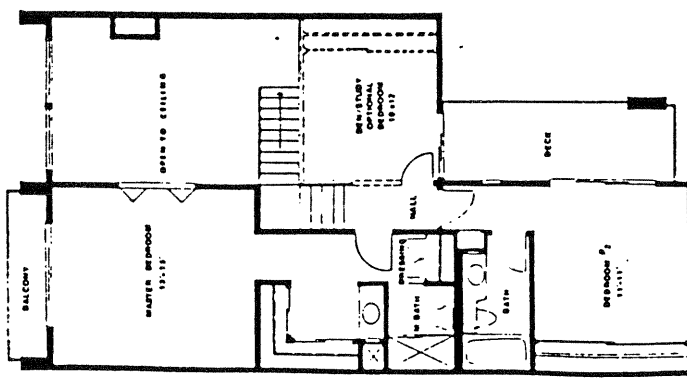

Santa Helena Park
in Solana Beach

SANTA HELENA PARK

Model: PLAN 2;

Area: 1753 1/2 T Code: SHP

Approximate SQ/FT: 1259

SANTA HELENA PARK

Model: PLAN 12

Area: 1753 B/T Code: SHP

Approximate SQ/FT: 1282

SANTA HELENA PARK
 Model: PLAN 23
 Area: 1753 B/T Code: SHP
 Approximate SQ/FT: 1536

SANTA HELENA PARK

Site Plan - B/T: SHP
Caution: There may be additions or changes to these site plans