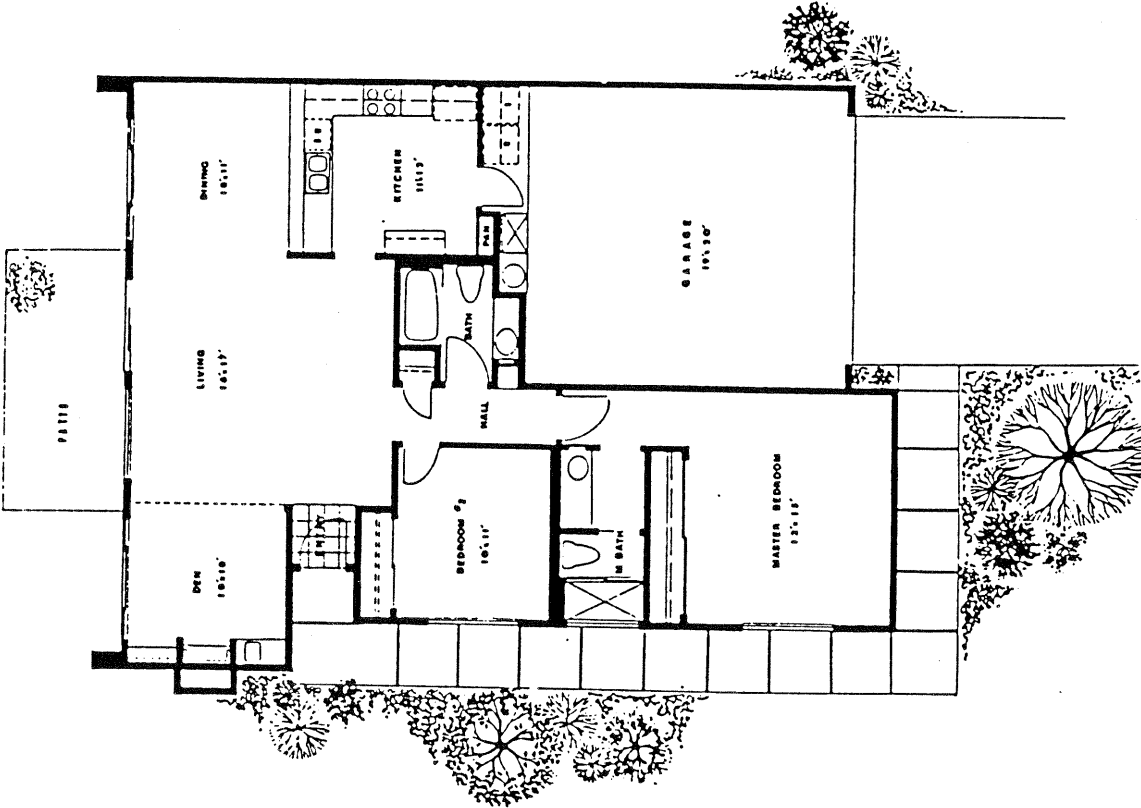

Santa Helena Park
in Solana Beach

SANTA HELENA PARK

Model: PLAN 2;

Area: 1753 1/2 T Code: SHP

Approximate SQ/FT: 1259

SANTA HELENA PARK

Model: PLAN 12

Area: 1753 B/T Code: SHP

Approximate SQ/FT: 1282

SANTA HELENA PARK
 Model: PLAN 23
 Area: 1753 B/T Code: SHP
 Approximate SQ/FT: 1536

SANTA HELENA PARK

Site Plan - B/T: SHP
Caution: There may be additions or changes to these site plans