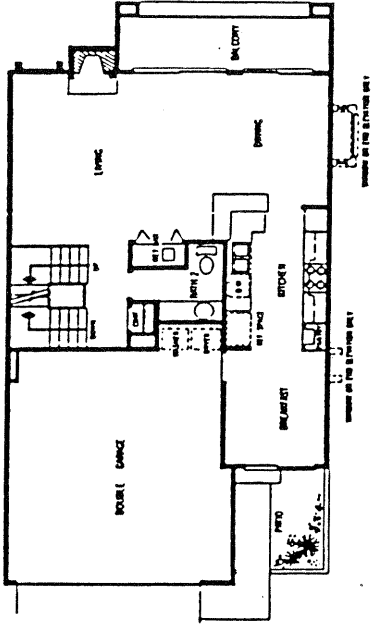

Sea Point

in Del Mar

SEA POINT
 Model: D-TRITON
 Area: 1143 B/T Code: SEA
 Approximate SQ/FT: ?

SEA POINT
 Model: C-NEPTUNE
 Area: 1143 B/T Code: SEA
 Approximate SQ/FT: ?

SEA POINT

Site Plan - B/T: SEA
Caution: There may be additions or
changes to these site plans