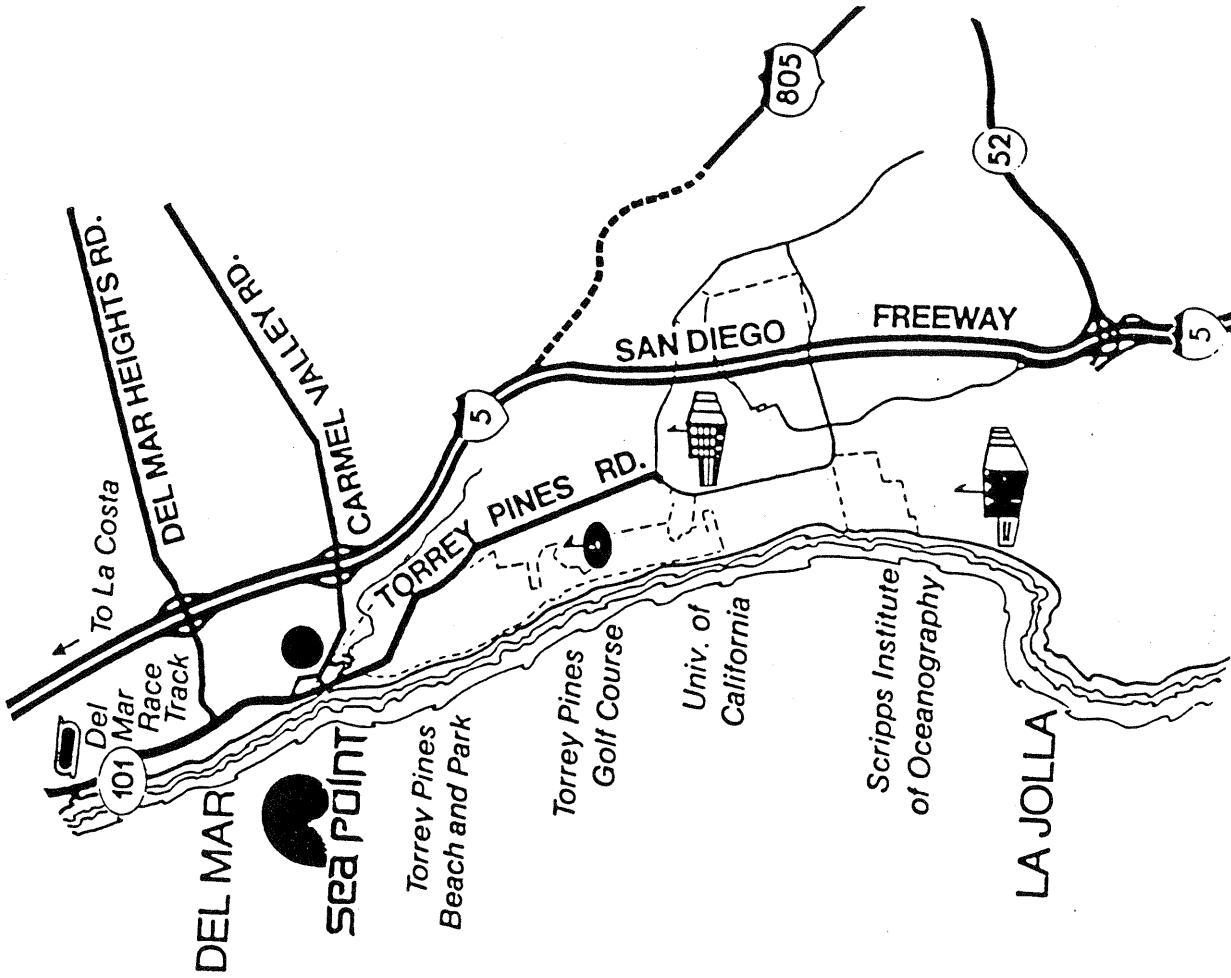

Sea Point

in Del Mar

SEA POINT
 Model: D-TRITON
 Area: 1143 B/T Code: SEA
 Approximate SQ/FT: ?

SEA POINT
 Model: C-NEPTUNE
 Area: 1143 B/T Code: SEA
 Approximate SQ/FT: ?

SEA POINT

Site Plan - B/T: SEA
Caution: There may be additions or
changes to these site plans