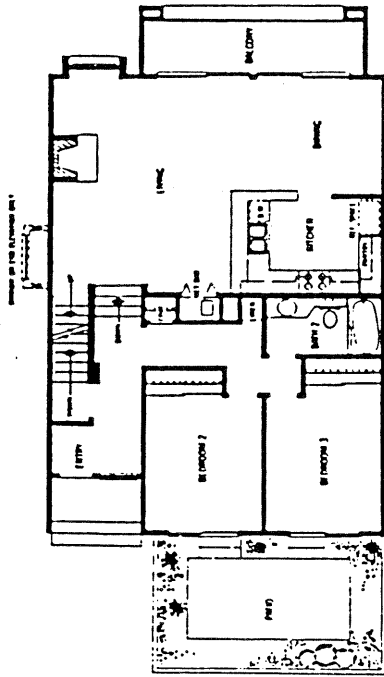

Sea Point

in Del Mar

SEA POINT
 Model: D-TRITON
 Area: 1143 B/T Code: SEA
 Approximate SQ/FT: ?

SEA POINT
 Model: C-NEPTUNE
 Area: 1143 B/T Code: SEA
 Approximate SQ/FT: ?

SEA POINT

Site Plan - B/T: SEA
Caution: There may be additions or
changes to these site plans