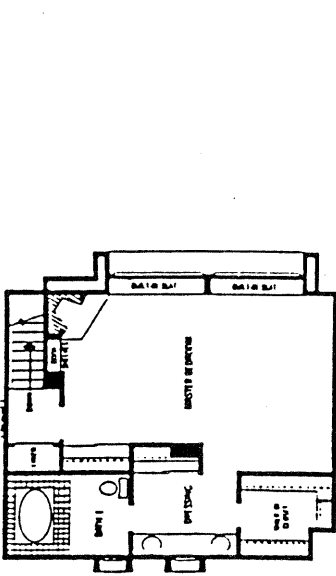

Sea Point

in Del Mar

SEA POINT
 Model: D-TRITON
 Area: 1143 B/T Code: SEA
 Approximate SQ/FT: ?

SEA POINT
 Model: C-NEPTUNE
 Area: 1143 B/T Code: SEA
 Approximate SQ/FT: ?

SEA POINT

Site Plan - B/T: SEA
Caution: There may be additions or
changes to these site plans