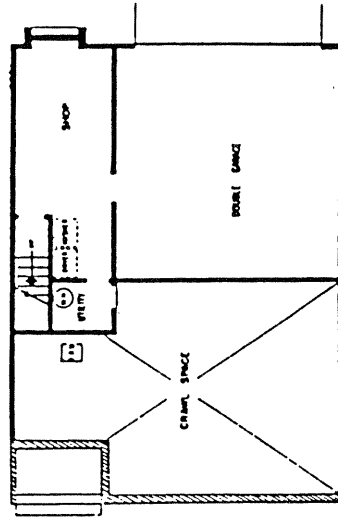

Sea Point

in Del Mar

SEA POINT
 Model: D-TRITON
 Area: 1143 B/T Code: SEA
 Approximate SQ/FT: ?

SEA POINT
 Model: C-NEPTUNE
 Area: 1143 B/T Code: SEA
 Approximate SQ/FT: ?

SEA POINT

Site Plan - B/T: SEA
Caution: There may be additions or
changes to these site plans