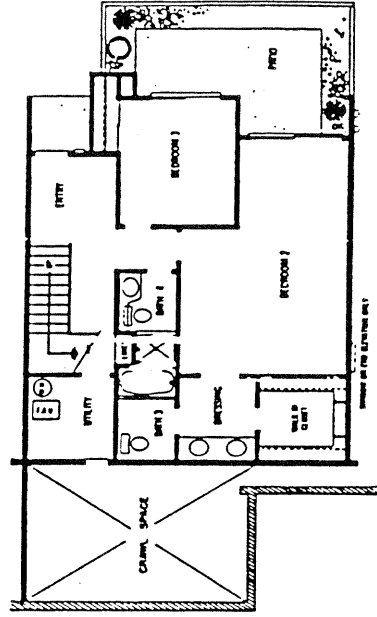

Sea Point

in Del Mar

SEA POINT
 Model: D-TRITON
 Area: 1143 B/T Code: SEA
 Approximate SQ/FT: ?

SEA POINT
 Model: C-NEPTUNE
 Area: 1143 B/T Code: SEA
 Approximate SQ/FT: ?

SEA POINT

Site Plan - B/T: SEA
Caution: There may be additions or
changes to these site plans