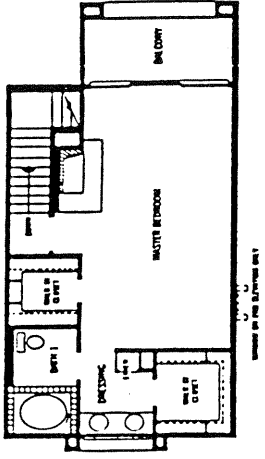

Sea Point

in Del Mar

SEA POINT
 Model: D-TRITON
 Area: 1143 B/T Code: SEA
 Approximate SQ/FT: ?

SEA POINT
 Model: C-NEPTUNE
 Area: 1143 B/T Code: SEA
 Approximate SQ/FT: ?

SEA POINT

Site Plan - B/T: SEA
Caution: There may be additions or
changes to these site plans