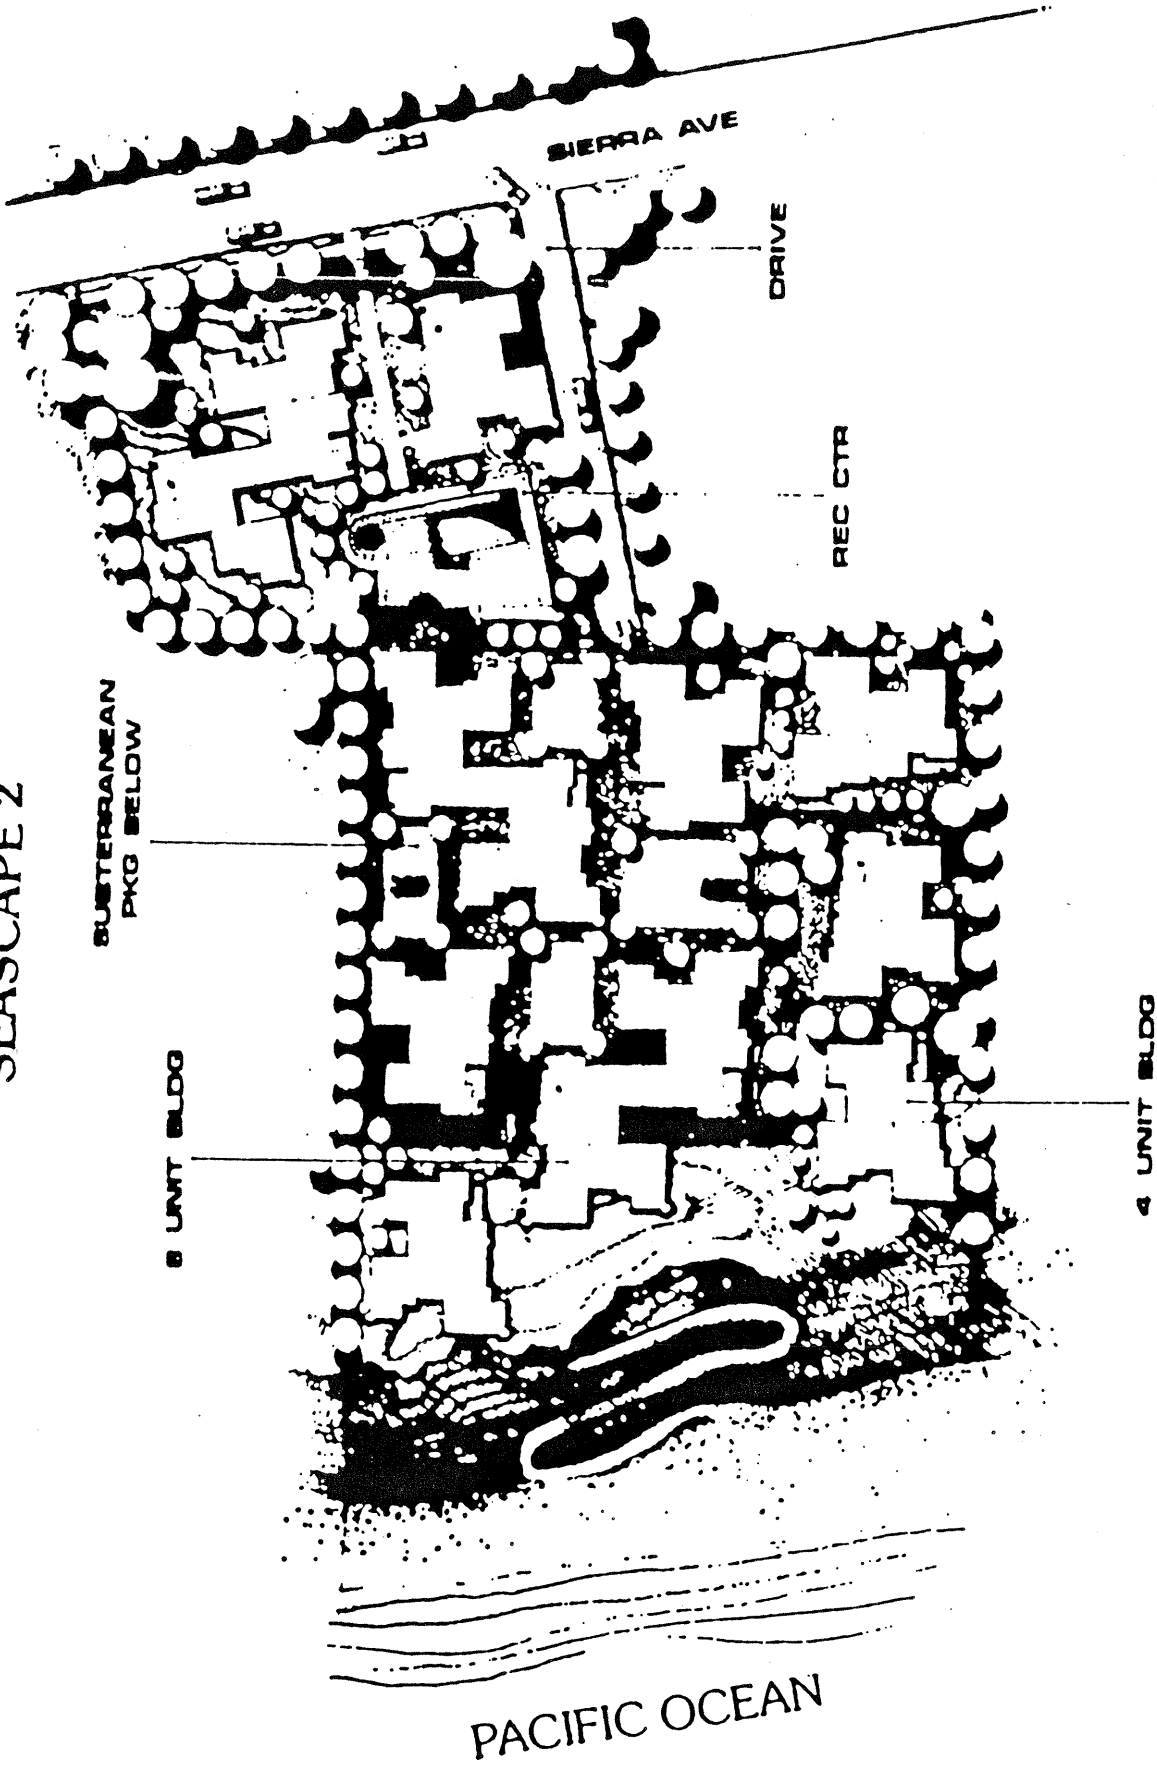

Sea Scape Shores

in Solana Beach

SEA SCAPE SHORES
 Model: A-THE TOWNHOUSE
 Area: 1753 B/T Code: SSH
 Approximate SQ/FT: ?

SEA SCAPE SHORES
 Model: A-THE FLAT
 Area: 1753 B/T Code: SSH
 Approximate SQ/FT: ?

SEASCAPE 2

SEA SCAPE SHORES

Site Plan - B/T: SSH
 Caution: There may be additions or changes to these site plans