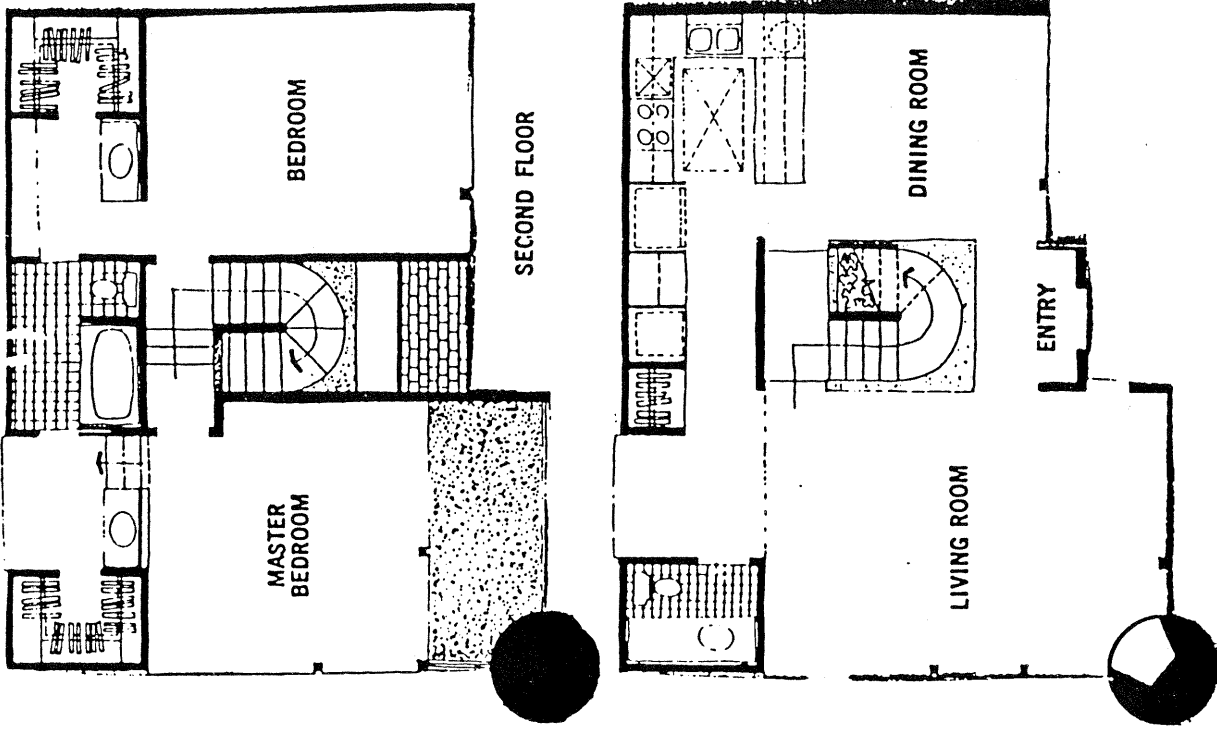

Sea Scape Shores

in Solana Beach

SEA SCAPE SHORES
 Model: A-THE TOWNHOUSE
 Area: 1753 B/T Code: SSH
 Approximate SQ/FT: ?

SEA SCAPE SHORES
 Model: A-THE FLAT
 Area: 1753 B/T Code: SSH
 Approximate SQ/FT: ?

SEASCAPE 2

SEA SCAPE SHORES

Site Plan - B/T: SSH
 Caution: There may be additions or changes to these site plans