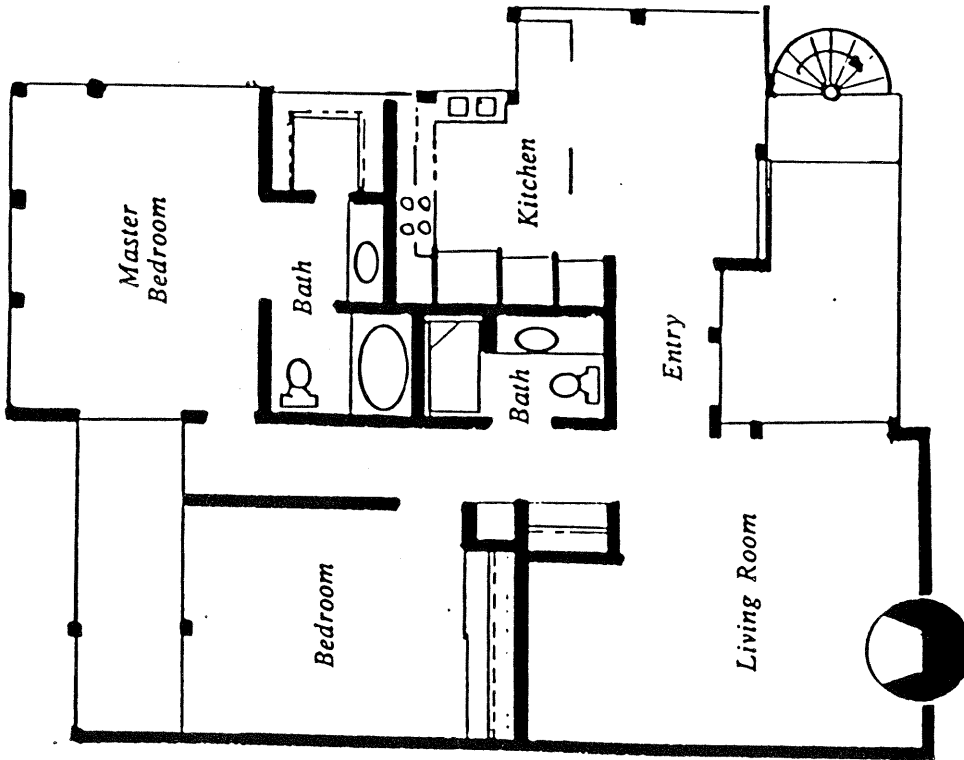

Sea Scape Shores

in Solana Beach

SEA SCAPE SHORES
 Model: A-THE TOWNHOUSE
 Area: 1753 B/T Code: SSH
 Approximate SQ/FT: ?

SEA SCAPE SHORES
 Model: A-THE FLAT
 Area: 1753 B/T Code: SSH
 Approximate SQ/FT: ?

SEASCAPE 2

SEA SCAPE SHORES

Site Plan - B/T: SSH
 Caution: There may be additions or changes to these site plans