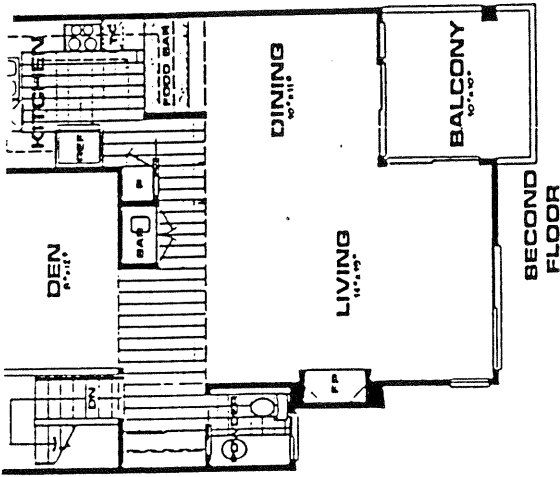

Sea Scape Sur
in Solana Beach

SEA SCAPE SUR
 Model: PLAN B-1
 Area: 1753 B/T Code: SSR
 Approximate SQ/FT: ?

SEA SCAPE SUR
 Model: PLAN A
 Area: 1753 B/T Code: SSR
 Approximate SQ/FT: ?

SEA SCAPE SUR
 Model: PLAN B-2
 Area: 1753 B/T Code: SSR
 Approximate SQ/FT: ?

SEA SCAPE SUR
 Model: PLAN C-1
 Area: 1753 B/T Code: SSR
 Approximate SQ/FT: ?

SEA SCAPE SUR

Model: PLAN D

Area: 1753 B/T Code: SSR

Approximate SQ/FT: ?

SEA SCAPE SUR

Model: PLAN C-2

Area: 1753 B/T Code: SSR

Approximate SQ/FT: 1700

SEA SCAPE SUR
 Model: PLAN F
 Area: 1753 B/T Code: SSR
 Approximate SQ/FT: ?

SEA SCAPE SUR
 Model: PLAN E
 Area: 1753 B/T Code: SSR
 Approximate SQ/FT: ?

SEAFARS TO BEACH