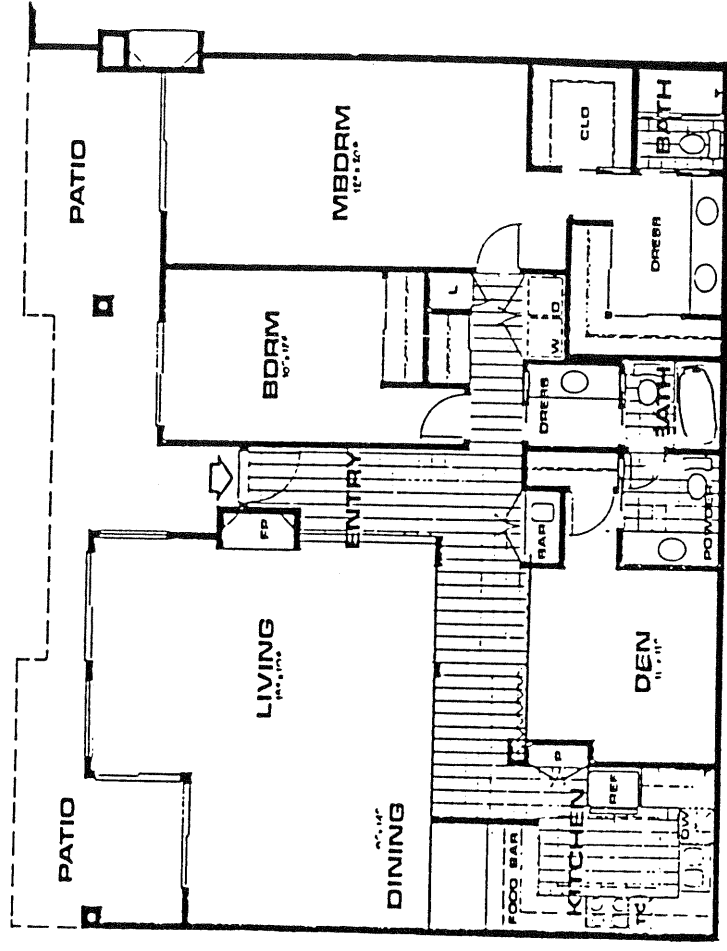

Sea Scape Sur
in Solana Beach

SEA SCAPE SUR
 Model: PLAN B-1
 Area: 1753 B/T Code: SSR
 Approximate SQ/FT: ?

SEA SCAPE SUR
 Model: PLAN A
 Area: 1753 B/T Code: SSR
 Approximate SQ/FT: ?

SEA SCAPE SUR
 Model: PLAN B-2
 Area: 1753 B/T Code: SSR
 Approximate SQ/FT: ?

SEA SCAPE SUR
 Model: PLAN C-1
 Area: 1753 B/T Code: SSR
 Approximate SQ/FT: ?

SEA SCAPE SUR

Model: PLAN D

Area: 1753 B/T Code: SSR

Approximate SQ/FT: ?

SEA SCAPE SUR

Model: PLAN C-2

Area: 1753 B/T Code: SSR

Approximate SQ/FT: 1700

SEA SCAPE SUR
 Model: PLAN F
 Area: 1753 B/T Code: SSR
 Approximate SQ/FT: ?

SEA SCAPE SUR
 Model: PLAN E
 Area: 1753 B/T Code: SSR
 Approximate SQ/FT: ?

SEAFARS TO BEACH