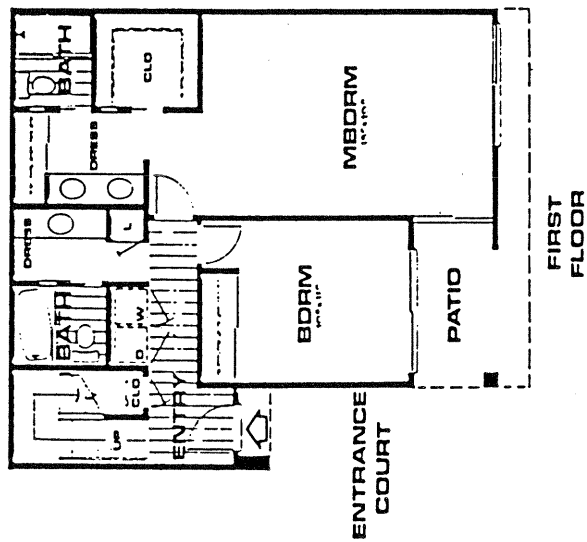

Sea Scape Sur
in Solana Beach

SEA SCAPE SUR
 Model: PLAN B-1
 Area: 1753 B/T Code: SSR
 Approximate SQ/FT: ?

SEA SCAPE SUR
 Model: PLAN A
 Area: 1753 B/T Code: SSR
 Approximate SQ/FT: ?

SEA SCAPE SUR
 Model: PLAN B-2
 Area: 1753 B/T Code: SSR
 Approximate SQ/FT: ?

SEA SCAPE SUR
 Model: PLAN C-1
 Area: 1753 B/T Code: SSR
 Approximate SQ/FT: ?

SEA SCAPE SUR

Model: PLAN D

Area: 1753 B/T Code: SSR

Approximate SQ/FT: ?

SEA SCAPE SUR

Model: PLAN C-2

Area: 1753 B/T Code: SSR

Approximate SQ/FT: 1700

SEA SCAPE SUR
 Model: PLAN F
 Area: 1753 B/T Code: SSR
 Approximate SQ/FT: ?

SEA SCAPE SUR
 Model: PLAN E
 Area: 1753 B/T Code: SSR
 Approximate SQ/FT: ?

SEAFARS TO BEACH