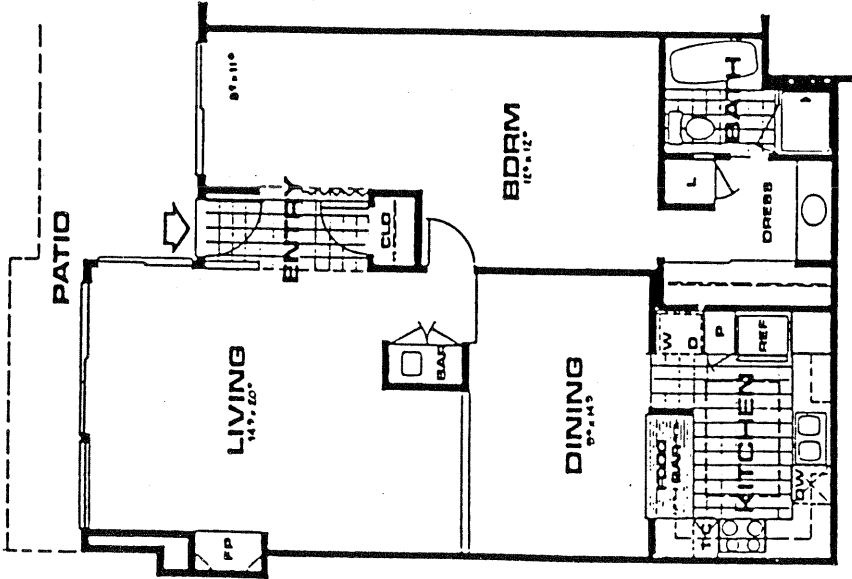

Sea Scape Sur
in Solana Beach

SEA SCAPE SUR
 Model: PLAN B-1
 Area: 1753 B/T Code: SSR
 Approximate SQ/FT: ?

SEA SCAPE SUR
 Model: PLAN A
 Area: 1753 B/T Code: SSR
 Approximate SQ/FT: ?

SEA SCAPE SUR
 Model: PLAN B-2
 Area: 1753 B/T Code: SSR
 Approximate SQ/FT: ?

SEA SCAPE SUR
 Model: PLAN C-1
 Area: 1753 B/T Code: SSR
 Approximate SQ/FT: ?

SEA SCAPE SUR

Model: PLAN D

Area: 1753 B/T Code: SSR

Approximate SQ/FT: ?

SEA SCAPE SUR

Model: PLAN C-2

Area: 1753 B/T Code: SSR

Approximate SQ/FT: 1700

SEA SCAPE SUR
 Model: PLAN F
 Area: 1753 B/T Code: SSR
 Approximate SQ/FT: ?

SEA SCAPE SUR
 Model: PLAN E
 Area: 1753 B/T Code: SSR
 Approximate SQ/FT: ?

SEAFARS TO BEACH