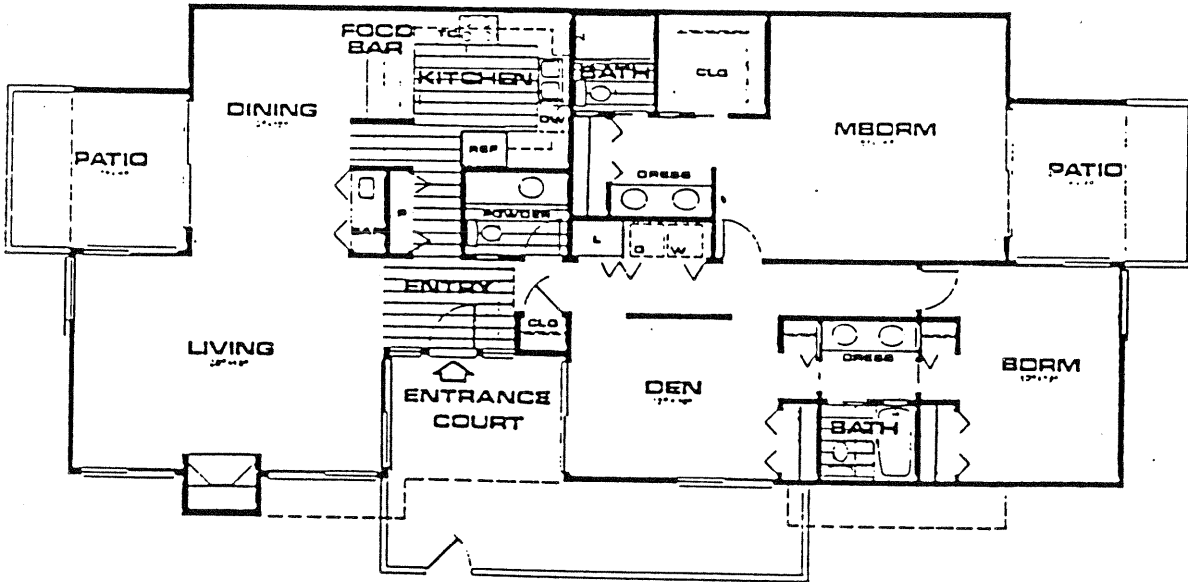

Sea Scape Sur
in Solana Beach

SEA SCAPE SUR
 Model: PLAN B-1
 Area: 1753 B/T Code: SSR
 Approximate SQ/FT: ?

SEA SCAPE SUR
 Model: PLAN A
 Area: 1753 B/T Code: SSR
 Approximate SQ/FT: ?

SEA SCAPE SUR
 Model: PLAN B-2
 Area: 1753 B/T Code: SSR
 Approximate SQ/FT: ?

SEA SCAPE SUR
 Model: PLAN C-1
 Area: 1753 B/T Code: SSR
 Approximate SQ/FT: ?

SEA SCAPE SUR

Model: PLAN D

Area: 1753 B/T Code: SSR

Approximate SQ/FT: ?

SEA SCAPE SUR

Model: PLAN C-2

Area: 1753 B/T Code: SSR

Approximate SQ/FT: 1700

SEA SCAPE SUR
 Model: PLAN F
 Area: 1753 B/T Code: SSR
 Approximate SQ/FT: ?

SEA SCAPE SUR
 Model: PLAN E
 Area: 1753 B/T Code: SSR
 Approximate SQ/FT: ?

SEAFARS TO BEACH