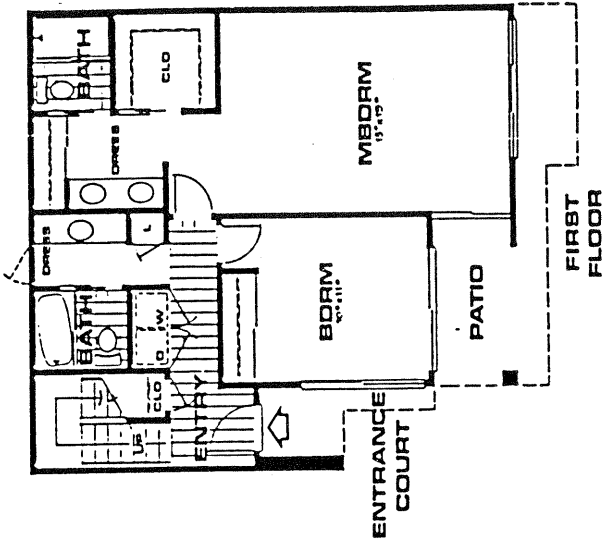

Sea Scape Sur
in Solana Beach

SEA SCAPE SUR
 Model: PLAN B-1
 Area: 1753 B/T Code: SSR
 Approximate SQ/FT: ?

SEA SCAPE SUR
 Model: PLAN A
 Area: 1753 B/T Code: SSR
 Approximate SQ/FT: ?

SEA SCAPE SUR
 Model: PLAN B-2
 Area: 1753 B/T Code: SSR
 Approximate SQ/FT: ?

SEA SCAPE SUR
 Model: PLAN C-1
 Area: 1753 B/T Code: SSR
 Approximate SQ/FT: ?

SEA SCAPE SUR

Model: PLAN D

Area: 1753 B/T Code: SSR

Approximate SQ/FT: ?

SEA SCAPE SUR

Model: PLAN C-2

Area: 1753 B/T Code: SSR

Approximate SQ/FT: 1700

SEA SCAPE SUR
 Model: PLAN F
 Area: 1753 B/T Code: SSR
 Approximate SQ/FT: ?

SEA SCAPE SUR
 Model: PLAN E
 Area: 1753 B/T Code: SSR
 Approximate SQ/FT: ?

SEAFARS TO BEACH