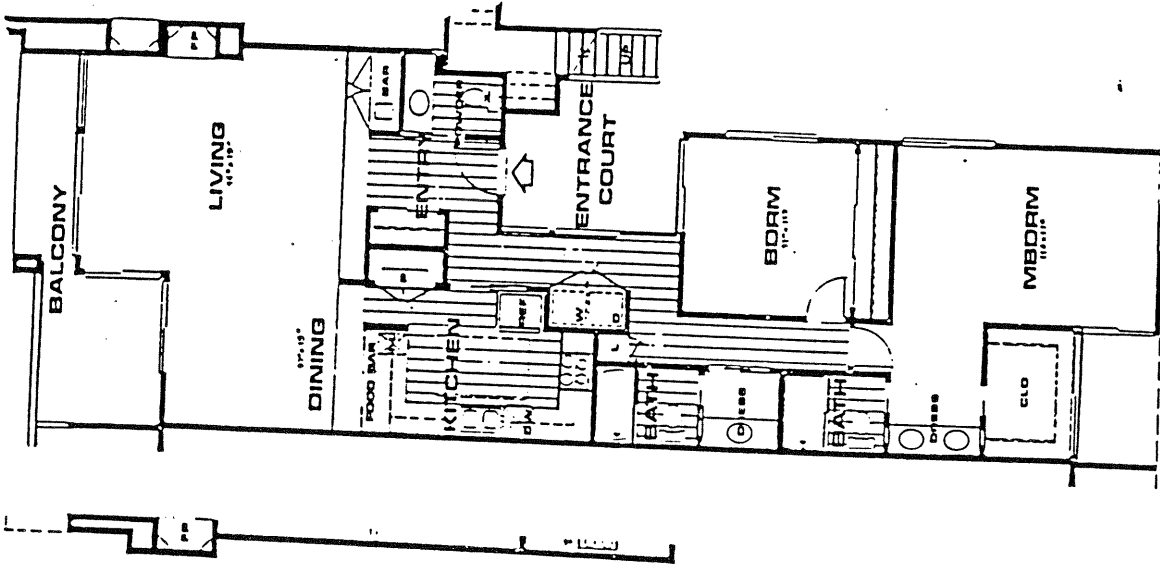

Sea Scape Sur
in Solana Beach

SEA SCAPE SUR
 Model: PLAN B-1
 Area: 1753 B/T Code: SSR
 Approximate SQ/FT: ?

SEA SCAPE SUR
 Model: PLAN A
 Area: 1753 B/T Code: SSR
 Approximate SQ/FT: ?

SEA SCAPE SUR
 Model: PLAN B-2
 Area: 1753 B/T Code: SSR
 Approximate SQ/FT: ?

SEA SCAPE SUR
 Model: PLAN C-1
 Area: 1753 B/T Code: SSR
 Approximate SQ/FT: ?

SEA SCAPE SUR

Model: PLAN D

Area: 1753 B/T Code: SSR

Approximate SQ/FT: ?

SEA SCAPE SUR

Model: PLAN C-2

Area: 1753 B/T Code: SSR

Approximate SQ/FT: 1700

SEA SCAPE SUR
 Model: PLAN F
 Area: 1753 B/T Code: SSR
 Approximate SQ/FT: ?

SEA SCAPE SUR
 Model: PLAN E
 Area: 1753 B/T Code: SSR
 Approximate SQ/FT: ?

SEAFARS TO BEACH