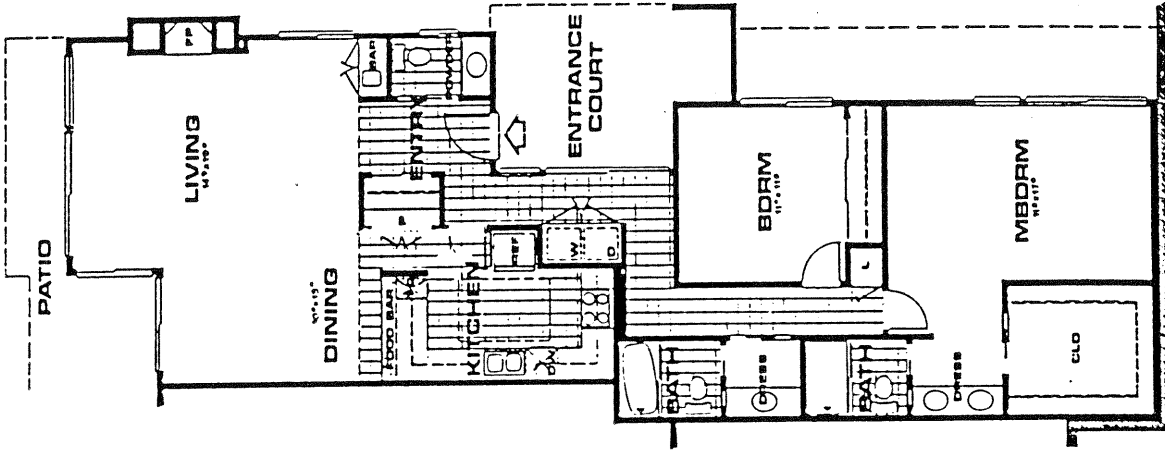

Sea Scape Sur
in Solana Beach

SEA SCAPE SUR
 Model: PLAN B-1
 Area: 1753 B/T Code: SSR
 Approximate SQ/FT: ?

SEA SCAPE SUR
 Model: PLAN A
 Area: 1753 B/T Code: SSR
 Approximate SQ/FT: ?

SEA SCAPE SUR
 Model: PLAN B-2
 Area: 1753 B/T Code: SSR
 Approximate SQ/FT: ?

SEA SCAPE SUR
 Model: PLAN C-1
 Area: 1753 B/T Code: SSR
 Approximate SQ/FT: ?

SEA SCAPE SUR

Model: PLAN D

Area: 1753 B/T Code: SSR

Approximate SQ/FT: ?

SEA SCAPE SUR

Model: PLAN C-2

Area: 1753 B/T Code: SSR

Approximate SQ/FT: 1700

SEA SCAPE SUR
 Model: PLAN F
 Area: 1753 B/T Code: SSR
 Approximate SQ/FT: ?

SEA SCAPE SUR
 Model: PLAN E
 Area: 1753 B/T Code: SSR
 Approximate SQ/FT: ?

SEAFARS TO BEACH