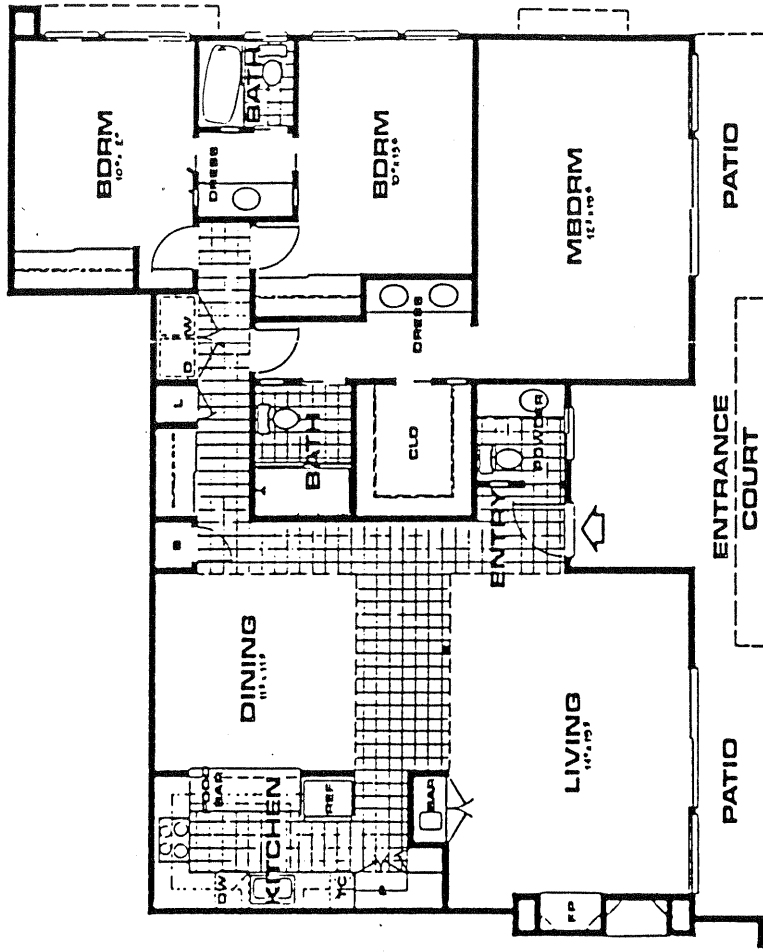

Sea Scape Sur
in Solana Beach

SEA SCAPE SUR
 Model: PLAN B-1
 Area: 1753 B/T Code: SSR
 Approximate SQ/FT: ?

SEA SCAPE SUR
 Model: PLAN A
 Area: 1753 B/T Code: SSR
 Approximate SQ/FT: ?

SEA SCAPE SUR
 Model: PLAN B-2
 Area: 1753 B/T Code: SSR
 Approximate SQ/FT: ?

SEA SCAPE SUR
 Model: PLAN C-1
 Area: 1753 B/T Code: SSR
 Approximate SQ/FT: ?

SEA SCAPE SUR

Model: PLAN D

Area: 1753 B/T Code: SSR

Approximate SQ/FT: ?

SEA SCAPE SUR

Model: PLAN C-2

Area: 1753 B/T Code: SSR

Approximate SQ/FT: 1700

SEA SCAPE SUR
 Model: PLAN F
 Area: 1753 B/T Code: SSR
 Approximate SQ/FT: ?

SEA SCAPE SUR
 Model: PLAN E
 Area: 1753 B/T Code: SSR
 Approximate SQ/FT: ?

SEAFARS TO BEACH