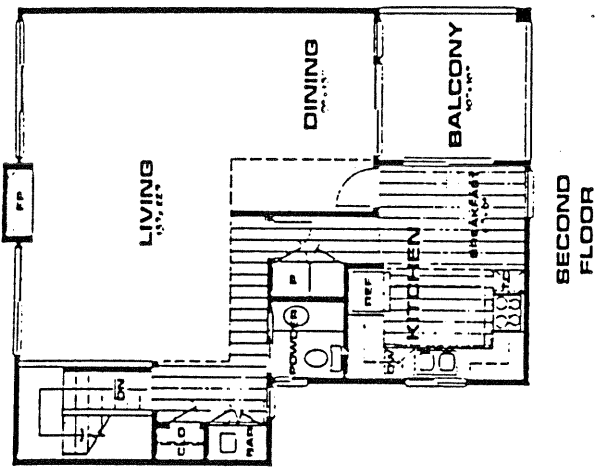

Sea Scape Sur
in Solana Beach

SEA SCAPE SUR
 Model: PLAN B-1
 Area: 1753 B/T Code: SSR
 Approximate SQ/FT: ?

SEA SCAPE SUR
 Model: PLAN A
 Area: 1753 B/T Code: SSR
 Approximate SQ/FT: ?

SEA SCAPE SUR
 Model: PLAN B-2
 Area: 1753 B/T Code: SSR
 Approximate SQ/FT: ?

SEA SCAPE SUR
 Model: PLAN C-1
 Area: 1753 B/T Code: SSR
 Approximate SQ/FT: ?

SEA SCAPE SUR

Model: PLAN D

Area: 1753 B/T Code: SSR

Approximate SQ/FT: ?

SEA SCAPE SUR

Model: PLAN C-2

Area: 1753 B/T Code: SSR

Approximate SQ/FT: 1700

SEA SCAPE SUR
 Model: PLAN F
 Area: 1753 B/T Code: SSR
 Approximate SQ/FT: ?

SEA SCAPE SUR
 Model: PLAN E
 Area: 1753 B/T Code: SSR
 Approximate SQ/FT: ?

SEAFARS TO BEACH