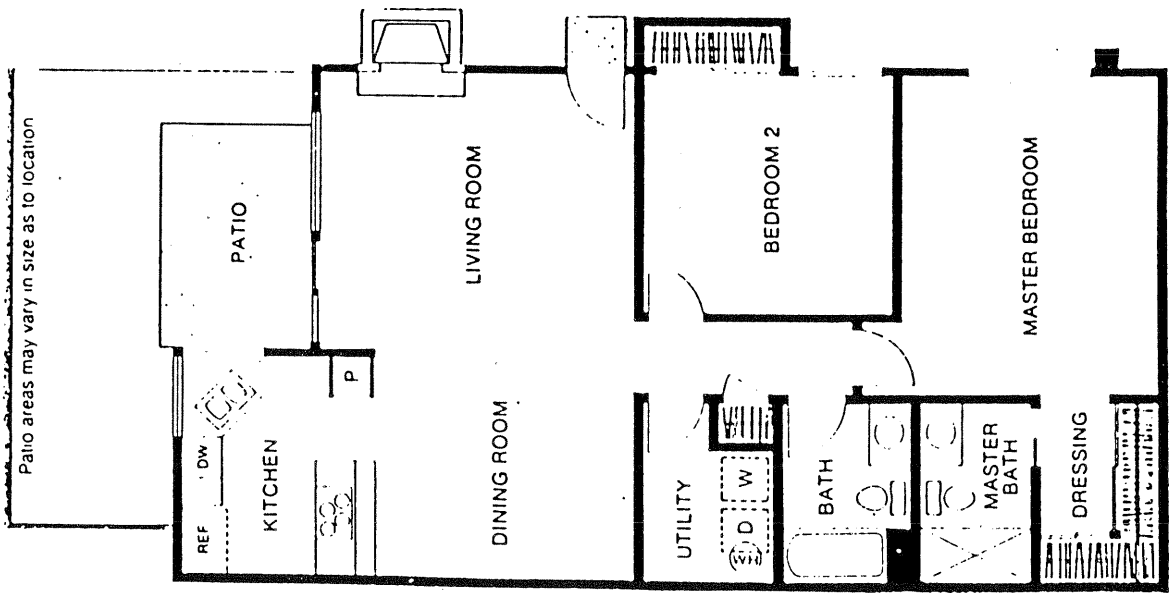

Shadytree

in Encinitas

SHADYTREE
 Model: PLAN B
 Area: 1246 B/T Code: ST
 Approximate SQ/FT: 1428

*NOTE: FIREPLACES ARE IN THE
 AR. + BR UNITS ONLY*

SHADYTREE
 Model: PLAN A
 Area: 1246 B/T Code: ST
 Approximate SQ/FT: 1110