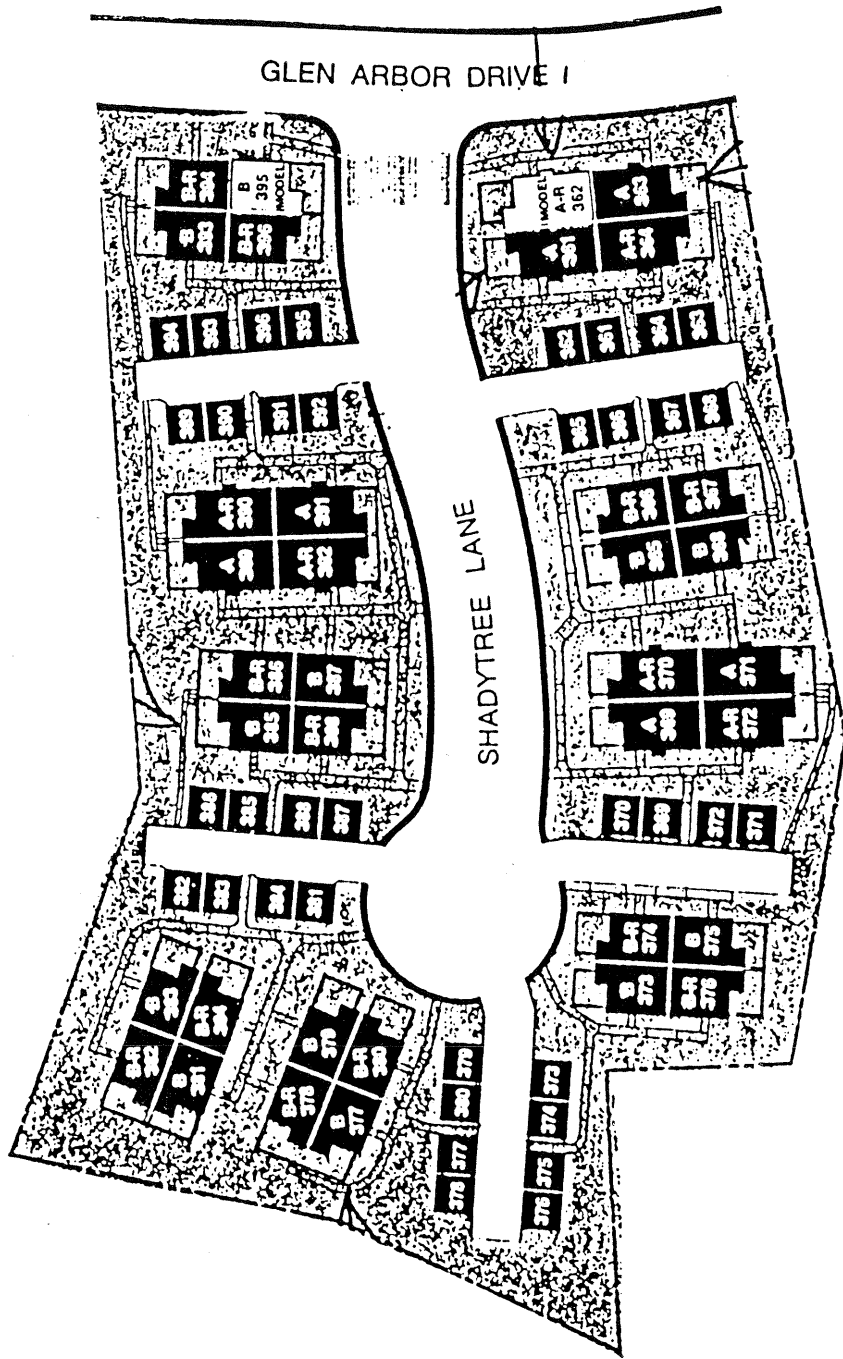

Shadytree

in Encinitas

SHADYTREE
 Model: PLAN B
 Area: 1246 B/T Code: ST
 Approximate SQ/FT: 1428

*NOTE: FIREPLACES ARE IN THE
 AR. + BR UNITS ONLY*

SHADYTREE
 Model: PLAN A
 Area: 1246 B/T Code: ST
 Approximate SQ/FT: 1110

NOTE: FIRE RACES IN THE A+ B+ BR UNITS ONLY

SHADYTREE

*Site Plan - B/T: ST
Caution: There may be additions or changes to these site plans*