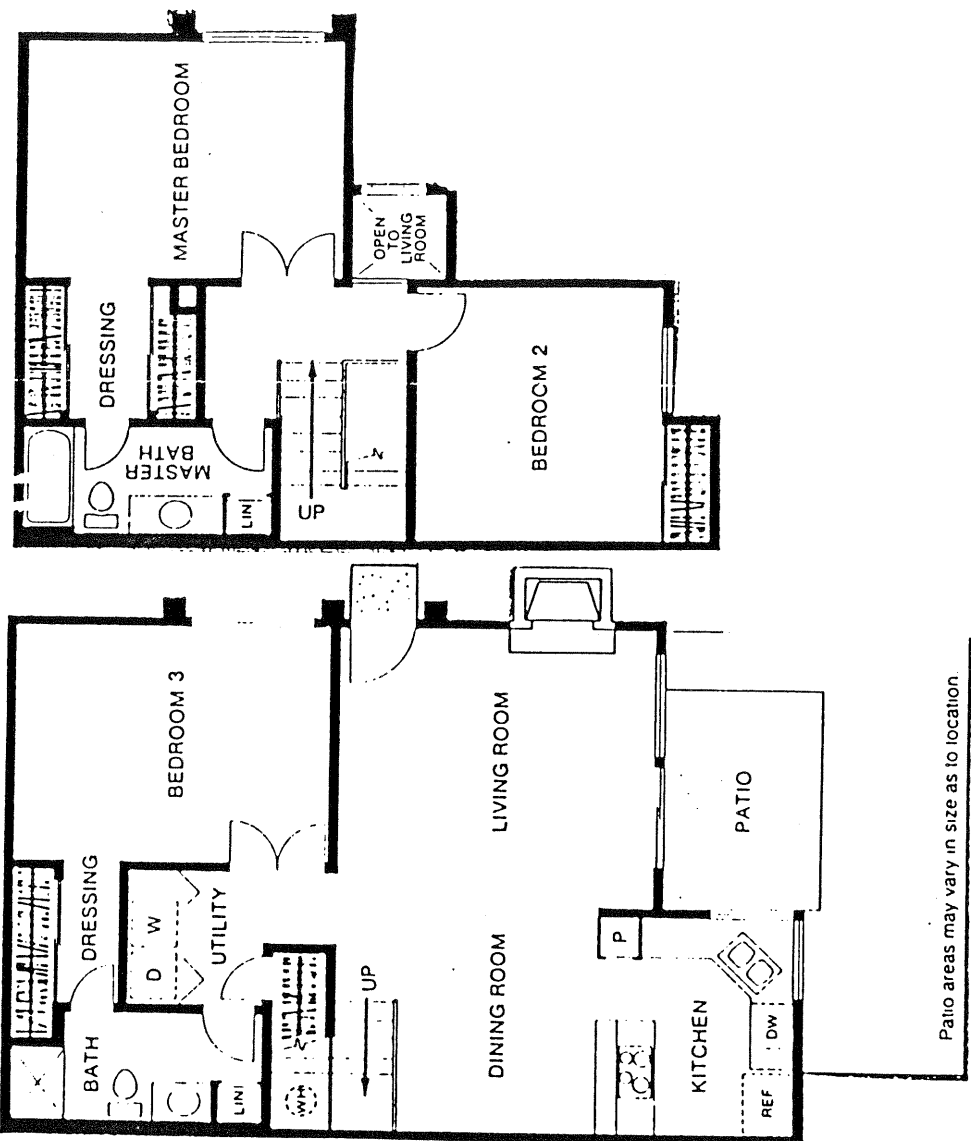

Shadytree

in Encinitas

SHADYTREE
 Model: PLAN B
 Area: 1246 B/T Code: ST
 Approximate SQ/FT: 1428

*NOTE: FIREPLACES ARE IN THE
 AR. + BR UNITS ONLY*

SHADYTREE
 Model: PLAN A
 Area: 1246 B/T Code: ST
 Approximate SQ/FT: 1110