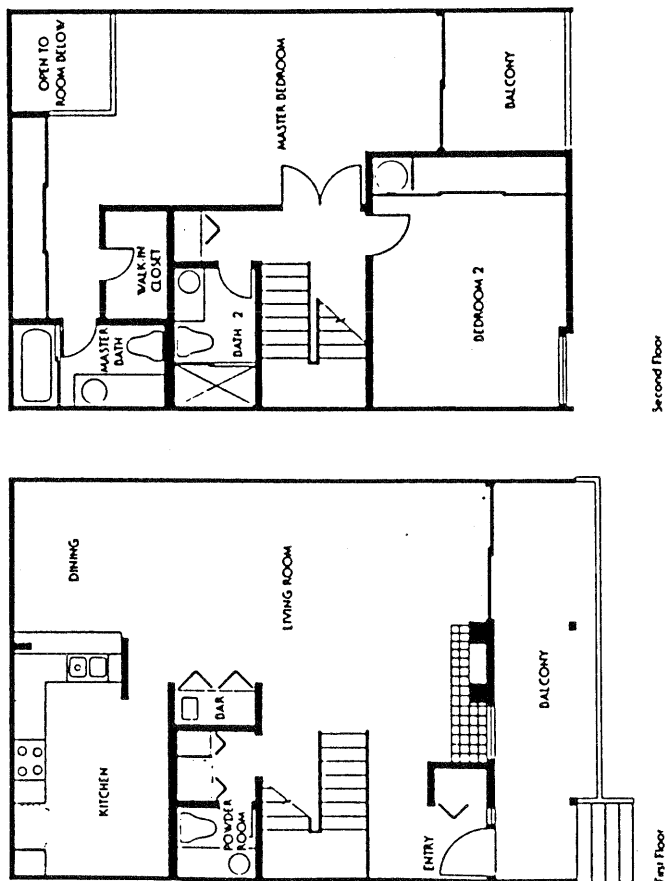

Solana Beach Tennis Club

SOLANA BEACH TENNIS CLUB

Model: PLAN B
Area: 1753 B/T Code: SBT
Approximate SQ/FT: 1171

SOLANA BEACH TENNIS CLUB

Model: PLAN A
Area: 1753 B/T Code: SBT
Approximate SQ/FT: 1025

SOLANA BEACH TENNIS CLUB

Model: PLAN C
 Area: 1753 B/T Code: SBT
 Approximate SQ/FT: 1269

SOLANA BEACH TENNIS CLUB

Model: PLAN D
 Area: 1753 B/T Code: SBT
 Approximate SQ/FT: 1564

Second Floor

First Floor

First Floor

Second Floor

SOLANA BEACH TENNIS CLUB

Model: PLAN F
 Area: 1753 B/T Code: SBT
 Approximate SQ/FT: 1429

SOLANA BEACH TENNIS CLUB

Model: PLAN E
 Area: 1753 B/T Code: SBT
 Approximate SQ/FT: 1600

SOLANA BEACH TENNIS CLUB

Model: PLAN H
 Area: 1753 B/T Code: SBT
 Approximate SQ/FT: 1740

SOLANA BEACH TENNIS CLUB

Model: PLAN G
 Area: 1753 B/T Code: SBT
 Approximate SQ/FT: 1453

- A - 1025 sq.ft. - 18
- B - 1171 sq.ft. - 39
- C - 1269 sq.ft. - 23
- D - 1564 sq.ft. - 3
- E - 1600 sq.ft. - 3
- F - 1429 sq.ft. - 21
- G - 1453 sq.ft. - 30
- H - 1740 sq.ft. - 15