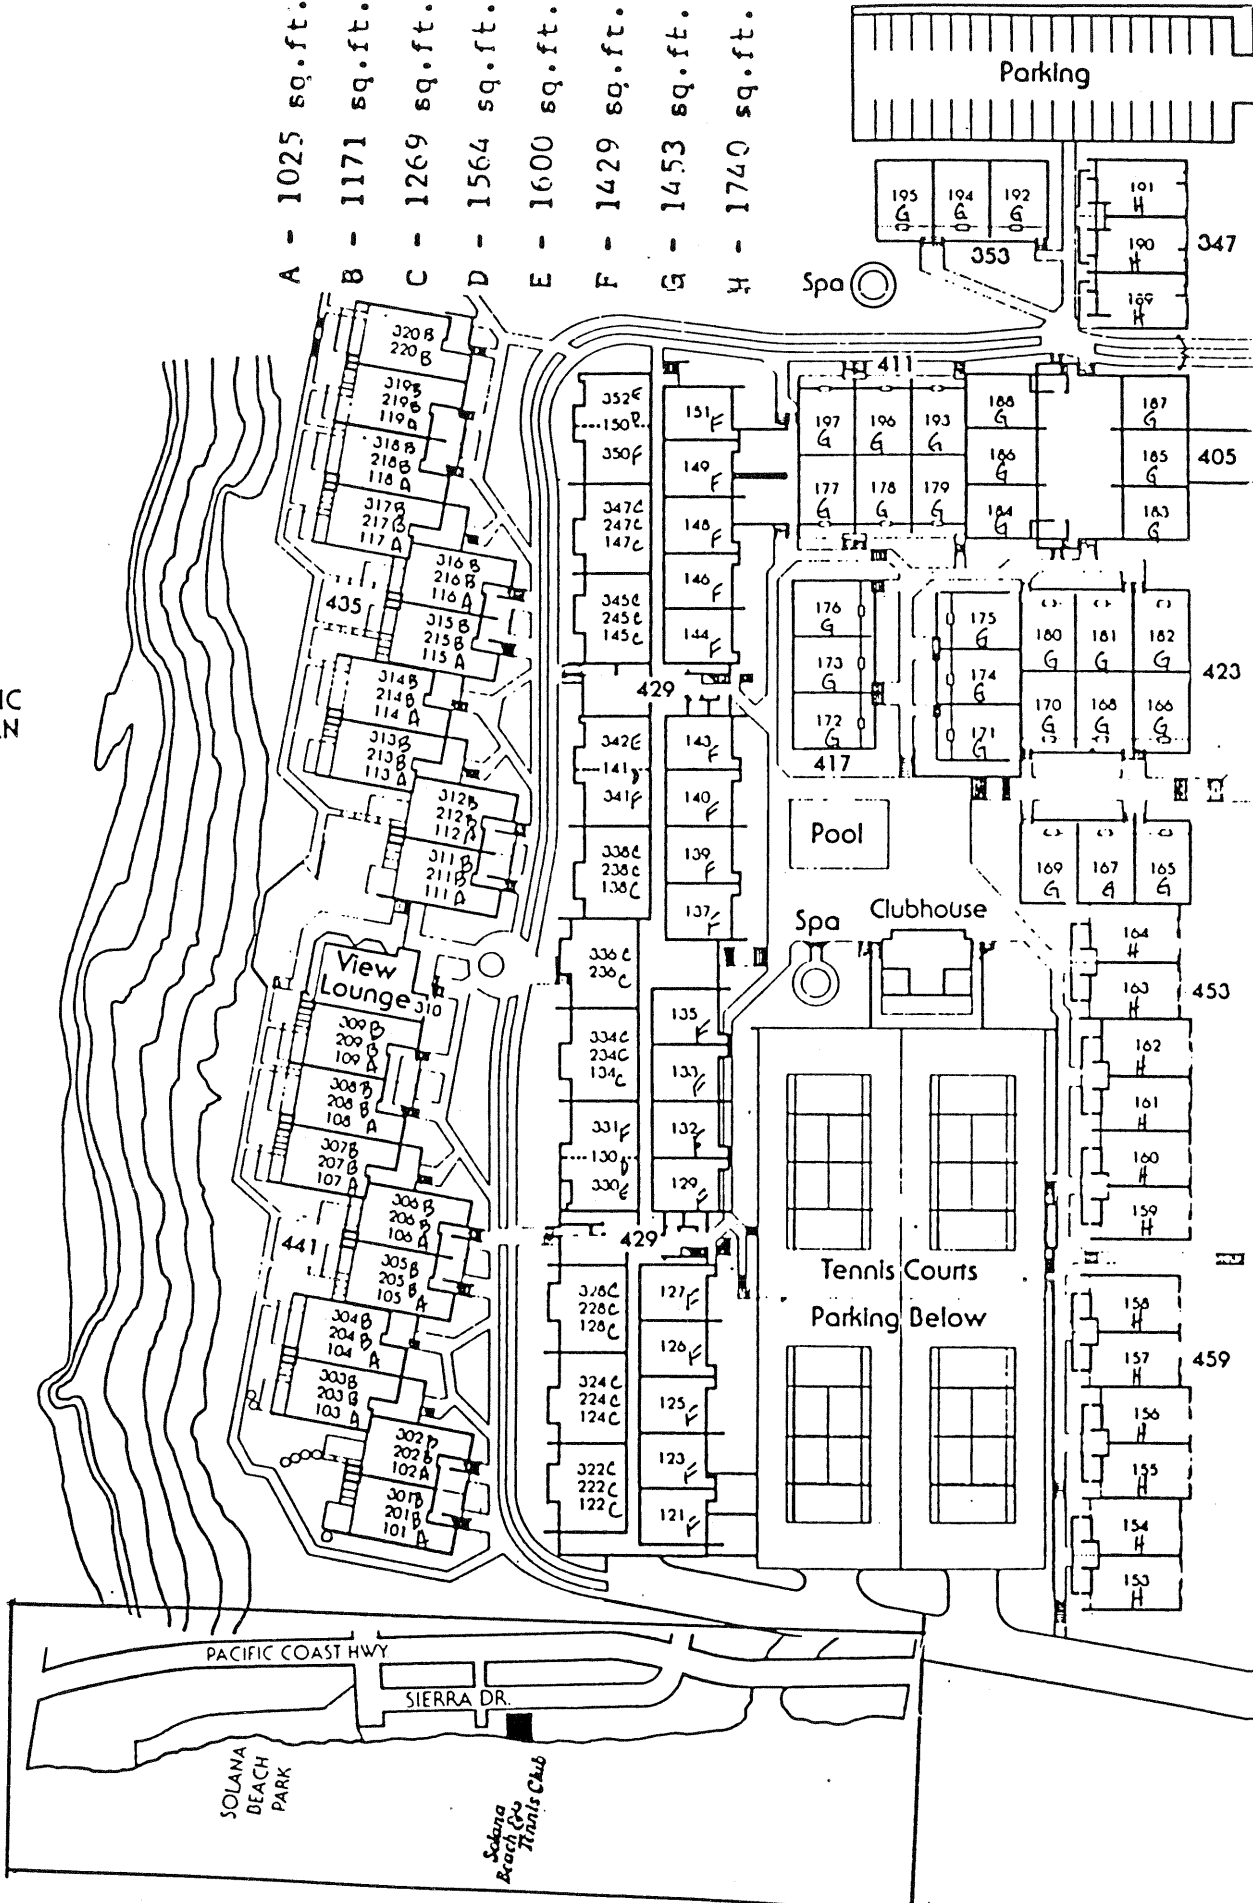

- A - 1025 sq.ft. - 18
- B - 1171 sq.ft. - 39
- C - 1269 sq.ft. - 23
- D - 1564 sq.ft. - 3
- E - 1600 sq.ft. - 3
- F - 1429 sq.ft. - 21
- G - 1453 sq.ft. - 30
- H - 1740 sq.ft. - 15

PACIFIC OCEAN

SOLANA BEACH TENNIS CLUB

Site Plan - B/T: SBT

Caution: There may be additions or