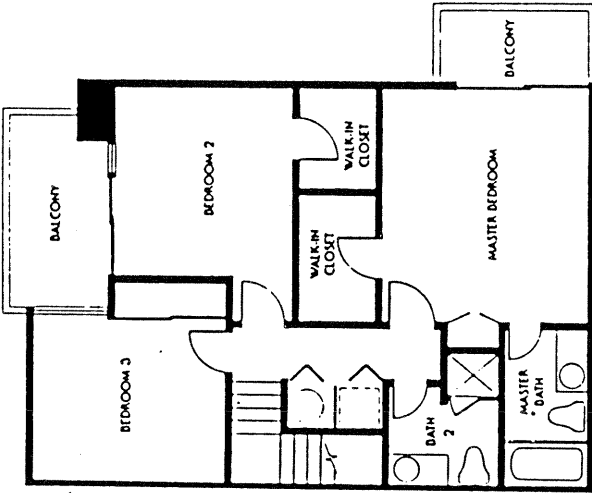

Solana Beach Tennis Club

SOLANA BEACH TENNIS CLUB

Model: PLAN B
Area: 1753 B/T Code: SBT
Approximate SQ/FT: 1171

SOLANA BEACH TENNIS CLUB

Model: PLAN A
Area: 1753 B/T Code: SBT
Approximate SQ/FT: 1025

SOLANA BEACH TENNIS CLUB

Model: PLAN C
 Area: 1753 B/T Code: SBT
 Approximate SQ/FT: 1269

SOLANA BEACH TENNIS CLUB

Model: PLAN D
 Area: 1753 B/T Code: SBT
 Approximate SQ/FT: 1564

Second Floor

First Floor

First Floor

Second Floor

SOLANA BEACH TENNIS CLUB

Model: PLAN F
 Area: 1753 B/T Code: SBT
 Approximate SQ/FT: 1429

SOLANA BEACH TENNIS CLUB

Model: PLAN E
 Area: 1753 B/T Code: SBT
 Approximate SQ/FT: 1600

SOLANA BEACH TENNIS CLUB

Model: PLAN H
 Area: 1753 B/T Code: SBT
 Approximate SQ/FT: 1740

SOLANA BEACH TENNIS CLUB

Model: PLAN G
 Area: 1753 B/T Code: SBT
 Approximate SQ/FT: 1453

- A - 1025 sq.ft. - 18
- B - 1171 sq.ft. - 39
- C - 1269 sq.ft. - 23
- D - 1564 sq.ft. - 3
- E - 1600 sq.ft. - 3
- F - 1429 sq.ft. - 21
- G - 1453 sq.ft. - 30
- H - 1740 sq.ft. - 15