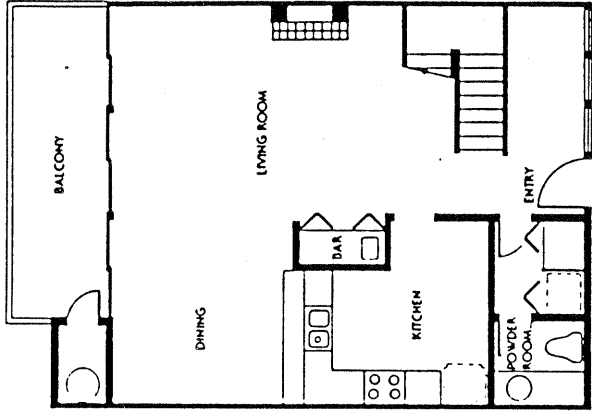

Solana Beach Tennis Club

SOLANA BEACH TENNIS CLUB

Model: PLAN B
Area: 1753 B/T Code: SBT
Approximate SQ/FT: 1171

SOLANA BEACH TENNIS CLUB

Model: PLAN A
Area: 1753 B/T Code: SBT
Approximate SQ/FT: 1025

SOLANA BEACH TENNIS CLUB

Model: PLAN C
 Area: 1753 B/T Code: SBT
 Approximate SQ/FT: 1269

SOLANA BEACH TENNIS CLUB

Model: PLAN D
 Area: 1753 B/T Code: SBT
 Approximate SQ/FT: 1564

Second Floor

First Floor

First Floor

Second Floor

SOLANA BEACH TENNIS CLUB

Model: PLAN F
 Area: 1753 B/T Code: SBT
 Approximate SQ/FT: 1429

SOLANA BEACH TENNIS CLUB

Model: PLAN E
 Area: 1753 B/T Code: SBT
 Approximate SQ/FT: 1600

SOLANA BEACH TENNIS CLUB

Model: PLAN H
 Area: 1753 B/T Code: SBT
 Approximate SQ/FT: 1740

SOLANA BEACH TENNIS CLUB

Model: PLAN G
 Area: 1753 B/T Code: SBT
 Approximate SQ/FT: 1453

- A - 1025 sq.ft. - 18
- B - 1171 sq.ft. - 39
- C - 1269 sq.ft. - 23
- D - 1564 sq.ft. - 3
- E - 1600 sq.ft. - 3
- F - 1429 sq.ft. - 21
- G - 1453 sq.ft. - 30
- H - 1740 sq.ft. - 15