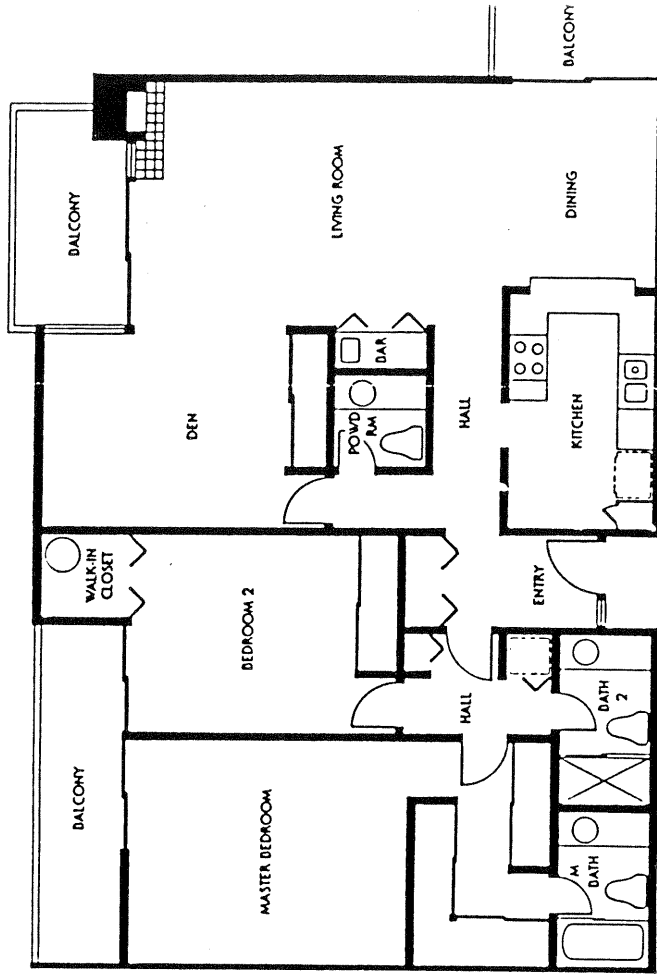

Solana Beach Tennis Club

SOLANA BEACH TENNIS CLUB

Model: PLAN B
Area: 1753 B/T Code: SBT
Approximate SQ/FT: 1171

SOLANA BEACH TENNIS CLUB

Model: PLAN A
Area: 1753 B/T Code: SBT
Approximate SQ/FT: 1025

SOLANA BEACH TENNIS CLUB

Model: PLAN C
 Area: 1753 B/T Code: SBT
 Approximate SQ/FT: 1269

SOLANA BEACH TENNIS CLUB

Model: PLAN D
 Area: 1753 B/T Code: SBT
 Approximate SQ/FT: 1564

Second Floor

First Floor

First Floor

Second Floor

SOLANA BEACH TENNIS CLUB

Model: PLAN F
 Area: 1753 B/T Code: SBT
 Approximate SQ/FT: 1429

SOLANA BEACH TENNIS CLUB

Model: PLAN E
 Area: 1753 B/T Code: SBT
 Approximate SQ/FT: 1600

SOLANA BEACH TENNIS CLUB

Model: PLAN H
 Area: 1753 B/T Code: SBT
 Approximate SQ/FT: 1740

SOLANA BEACH TENNIS CLUB

Model: PLAN G
 Area: 1753 B/T Code: SBT
 Approximate SQ/FT: 1453

- A - 1025 sq.ft. - 18
- B - 1171 sq.ft. - 39
- C - 1269 sq.ft. - 23
- D - 1564 sq.ft. - 3
- E - 1600 sq.ft. - 3
- F - 1429 sq.ft. - 21
- G - 1453 sq.ft. - 30
- H - 1740 sq.ft. - 15