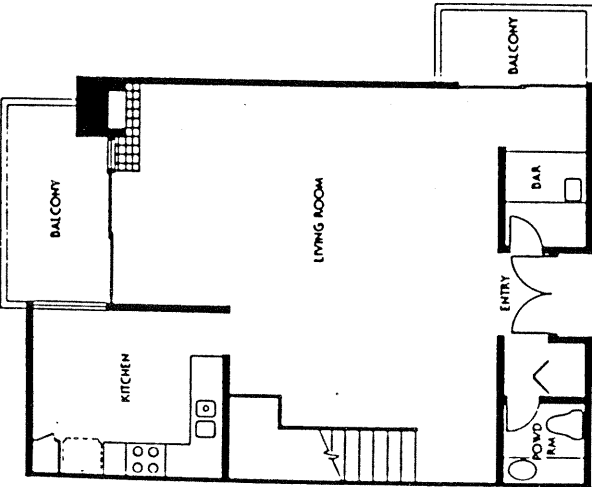

Solana Beach Tennis Club

SOLANA BEACH TENNIS CLUB

Model: PLAN B
Area: 1753 B/T Code: SBT
Approximate SQ/FT: 1171

SOLANA BEACH TENNIS CLUB

Model: PLAN A
Area: 1753 B/T Code: SBT
Approximate SQ/FT: 1025

SOLANA BEACH TENNIS CLUB

Model: PLAN C
 Area: 1753 B/T Code: SBT
 Approximate SQ/FT: 1269

SOLANA BEACH TENNIS CLUB

Model: PLAN D
 Area: 1753 B/T Code: SBT
 Approximate SQ/FT: 1564

Second Floor

First Floor

First Floor

Second Floor

SOLANA BEACH TENNIS CLUB

Model: PLAN F
 Area: 1753 B/T Code: SBT
 Approximate SQ/FT: 1429

SOLANA BEACH TENNIS CLUB

Model: PLAN E
 Area: 1753 B/T Code: SBT
 Approximate SQ/FT: 1600

SOLANA BEACH TENNIS CLUB

Model: PLAN H
 Area: 1753 B/T Code: SBT
 Approximate SQ/FT: 1740

SOLANA BEACH TENNIS CLUB

Model: PLAN G
 Area: 1753 B/T Code: SBT
 Approximate SQ/FT: 1453

- A - 1025 sq.ft. - 18
- B - 1171 sq.ft. - 39
- C - 1269 sq.ft. - 23
- D - 1564 sq.ft. - 3
- E - 1600 sq.ft. - 3
- F - 1429 sq.ft. - 21
- G - 1453 sq.ft. - 30
- H - 1740 sq.ft. - 15