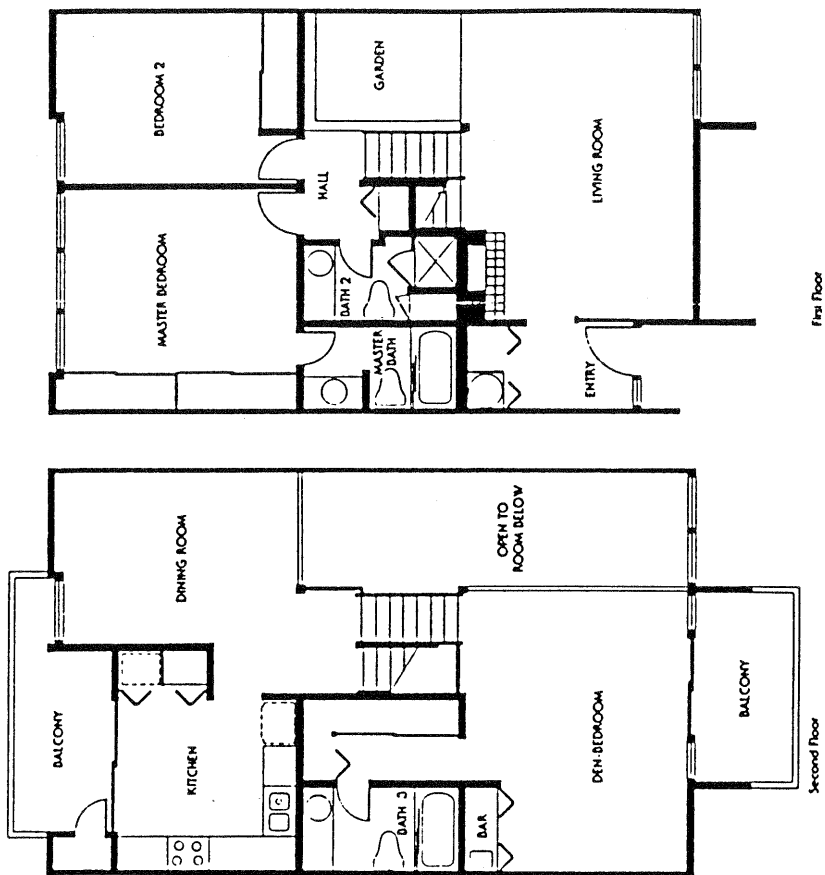

Solana Beach Tennis Club

SOLANA BEACH TENNIS CLUB

Model: PLAN B
Area: 1753 B/T Code: SBT
Approximate SQ/FT: 1171

SOLANA BEACH TENNIS CLUB

Model: PLAN A
Area: 1753 B/T Code: SBT
Approximate SQ/FT: 1025

SOLANA BEACH TENNIS CLUB

Model: PLAN C
 Area: 1753 B/T Code: SBT
 Approximate SQ/FT: 1269

SOLANA BEACH TENNIS CLUB

Model: PLAN D
 Area: 1753 B/T Code: SBT
 Approximate SQ/FT: 1564

Second Floor

First Floor

First Floor

Second Floor

SOLANA BEACH TENNIS CLUB

Model: PLAN F
 Area: 1753 B/T Code: SBT
 Approximate SQ/FT: 1429

SOLANA BEACH TENNIS CLUB

Model: PLAN E
 Area: 1753 B/T Code: SBT
 Approximate SQ/FT: 1600

SOLANA BEACH TENNIS CLUB

Model: PLAN H
 Area: 1753 B/T Code: SBT
 Approximate SQ/FT: 1740

SOLANA BEACH TENNIS CLUB

Model: PLAN G
 Area: 1753 B/T Code: SBT
 Approximate SQ/FT: 1453

- A - 1025 sq.ft. - 18
- B - 1171 sq.ft. - 39
- C - 1269 sq.ft. - 23
- D - 1564 sq.ft. - 3
- E - 1600 sq.ft. - 3
- F - 1429 sq.ft. - 21
- G - 1453 sq.ft. - 30
- H - 1740 sq.ft. - 15