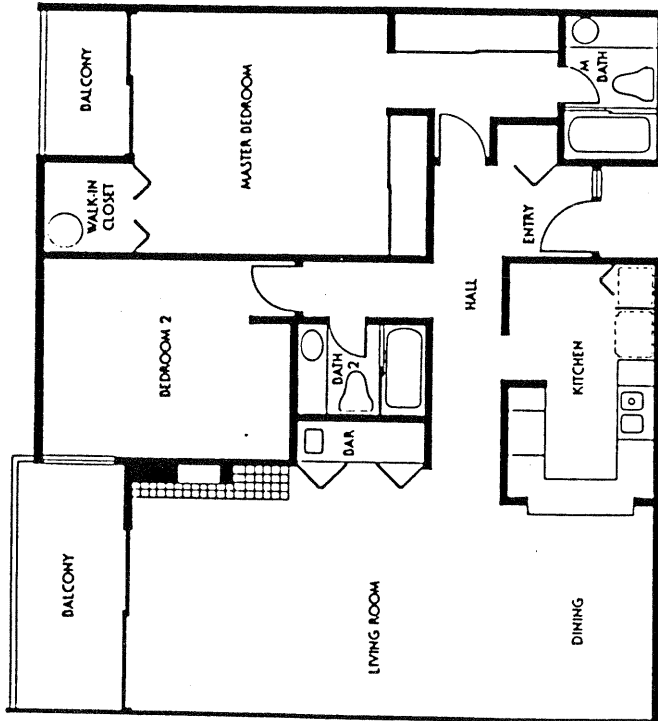

Solana Beach Tennis Club

SOLANA BEACH TENNIS CLUB

Model: PLAN B
Area: 1753 B/T Code: SBT
Approximate SQ/FT: 1171

SOLANA BEACH TENNIS CLUB

Model: PLAN A
Area: 1753 B/T Code: SBT
Approximate SQ/FT: 1025

SOLANA BEACH TENNIS CLUB

Model: PLAN C
 Area: 1753 B/T Code: SBT
 Approximate SQ/FT: 1269

SOLANA BEACH TENNIS CLUB

Model: PLAN D
 Area: 1753 B/T Code: SBT
 Approximate SQ/FT: 1564

Second Floor

First Floor

First Floor

Second Floor

SOLANA BEACH TENNIS CLUB

Model: PLAN F
 Area: 1753 B/T Code: SBT
 Approximate SQ/FT: 1429

SOLANA BEACH TENNIS CLUB

Model: PLAN E
 Area: 1753 B/T Code: SBT
 Approximate SQ/FT: 1600

SOLANA BEACH TENNIS CLUB

Model: PLAN H
 Area: 1753 B/T Code: SBT
 Approximate SQ/FT: 1740

SOLANA BEACH TENNIS CLUB

Model: PLAN G
 Area: 1753 B/T Code: SBT
 Approximate SQ/FT: 1453

- A - 1025 sq.ft. - 18
- B - 1171 sq.ft. - 39
- C - 1269 sq.ft. - 23
- D - 1564 sq.ft. - 3
- E - 1600 sq.ft. - 3
- F - 1429 sq.ft. - 21
- G - 1453 sq.ft. - 30
- H - 1740 sq.ft. - 15