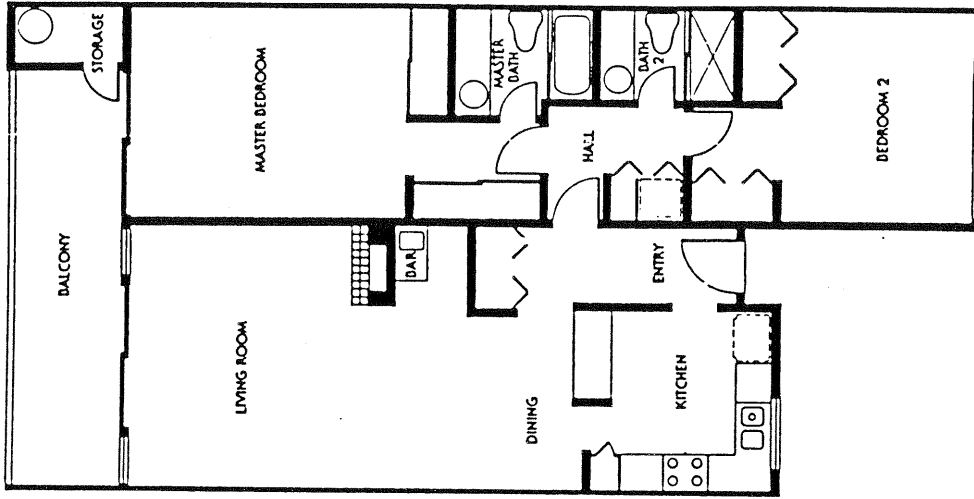

Solana Beach Tennis Club

SOLANA BEACH TENNIS CLUB

Model: PLAN B
Area: 1753 B/T Code: SBT
Approximate SQ/FT: 1171

SOLANA BEACH TENNIS CLUB

Model: PLAN A
Area: 1753 B/T Code: SBT
Approximate SQ/FT: 1025

SOLANA BEACH TENNIS CLUB

Model: PLAN C
 Area: 1753 B/T Code: SBT
 Approximate SQ/FT: 1269

SOLANA BEACH TENNIS CLUB

Model: PLAN D
 Area: 1753 B/T Code: SBT
 Approximate SQ/FT: 1564

Second Floor

First Floor

First Floor

Second Floor

SOLANA BEACH TENNIS CLUB

Model: PLAN F
 Area: 1753 B/T Code: SBT
 Approximate SQ/FT: 1429

SOLANA BEACH TENNIS CLUB

Model: PLAN E
 Area: 1753 B/T Code: SBT
 Approximate SQ/FT: 1600

SOLANA BEACH TENNIS CLUB

Model: PLAN H
 Area: 1753 B/T Code: SBT
 Approximate SQ/FT: 1740

SOLANA BEACH TENNIS CLUB

Model: PLAN G
 Area: 1753 B/T Code: SBT
 Approximate SQ/FT: 1453

- A - 1025 sq.ft. - 18
- B - 1171 sq.ft. - 39
- C - 1269 sq.ft. - 23
- D - 1564 sq.ft. - 3
- E - 1600 sq.ft. - 3
- F - 1429 sq.ft. - 21
- G - 1453 sq.ft. - 30
- H - 1740 sq.ft. - 15