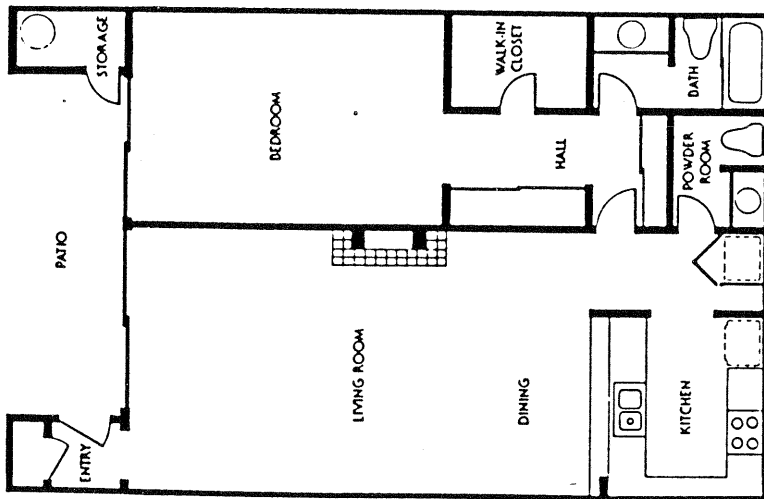

Solana Beach Tennis Club

SOLANA BEACH TENNIS CLUB

Model: PLAN B
Area: 1753 B/T Code: SBT
Approximate SQ/FT: 1171

SOLANA BEACH TENNIS CLUB

Model: PLAN A
Area: 1753 B/T Code: SBT
Approximate SQ/FT: 1025

SOLANA BEACH TENNIS CLUB

Model: PLAN C
 Area: 1753 B/T Code: SBT
 Approximate SQ/FT: 1269

SOLANA BEACH TENNIS CLUB

Model: PLAN D
 Area: 1753 B/T Code: SBT
 Approximate SQ/FT: 1564

Second Floor

First Floor

First Floor

Second Floor

SOLANA BEACH TENNIS CLUB

Model: PLAN F
 Area: 1753 B/T Code: SBT
 Approximate SQ/FT: 1429

SOLANA BEACH TENNIS CLUB

Model: PLAN E
 Area: 1753 B/T Code: SBT
 Approximate SQ/FT: 1600

SOLANA BEACH TENNIS CLUB

Model: PLAN H
 Area: 1753 B/T Code: SBT
 Approximate SQ/FT: 1740

SOLANA BEACH TENNIS CLUB

Model: PLAN G
 Area: 1753 B/T Code: SBT
 Approximate SQ/FT: 1453

- A - 1025 sq.ft. - 18
- B - 1171 sq.ft. - 39
- C - 1269 sq.ft. - 23
- D - 1564 sq.ft. - 3
- E - 1600 sq.ft. - 3
- F - 1429 sq.ft. - 21
- G - 1453 sq.ft. - 30
- H - 1740 sq.ft. - 15