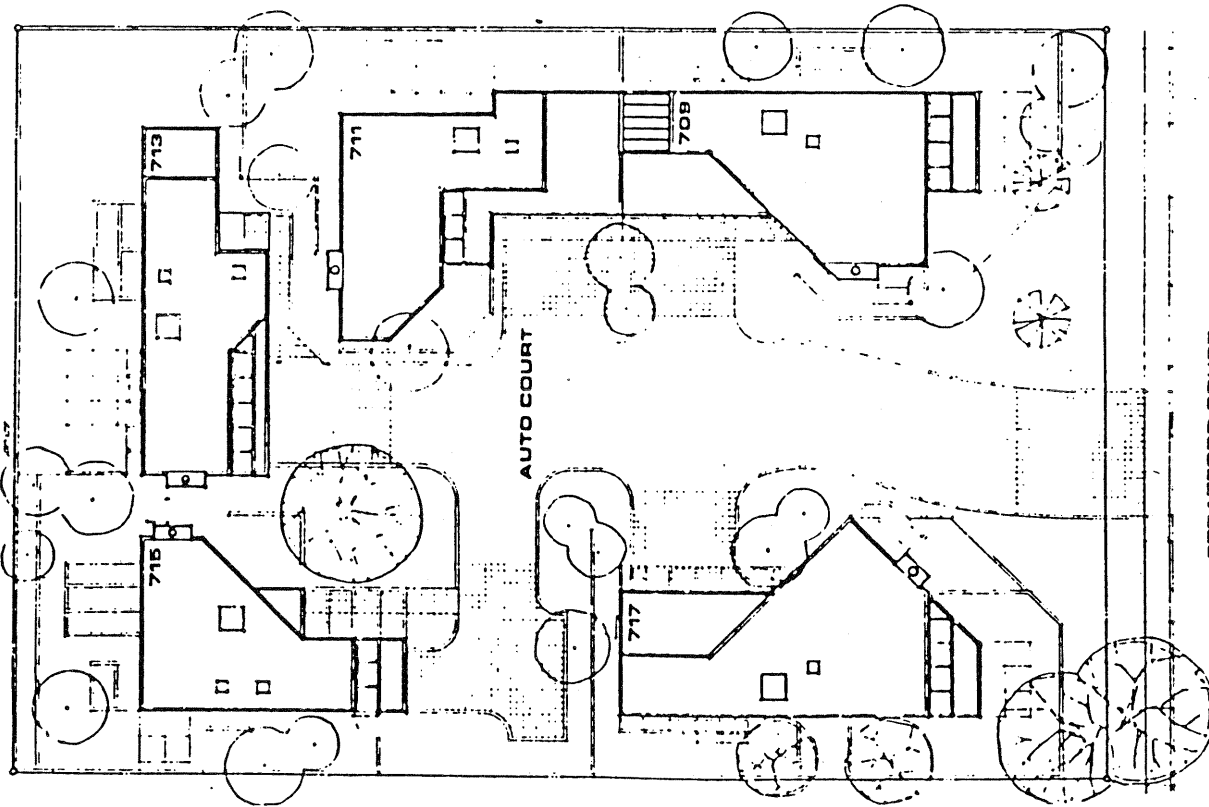

# **Stratford Pines**

**in Del Mar**

UNIT	SQ. FT.
709	1,927
711	1,788
713	1,510
715	1,087
717	1,970

**STRATFORD PINES**  
Model:  
Area: 1143 B/T Code: SP  
Approximate SQ/FT: ?

STRATFORD COURT