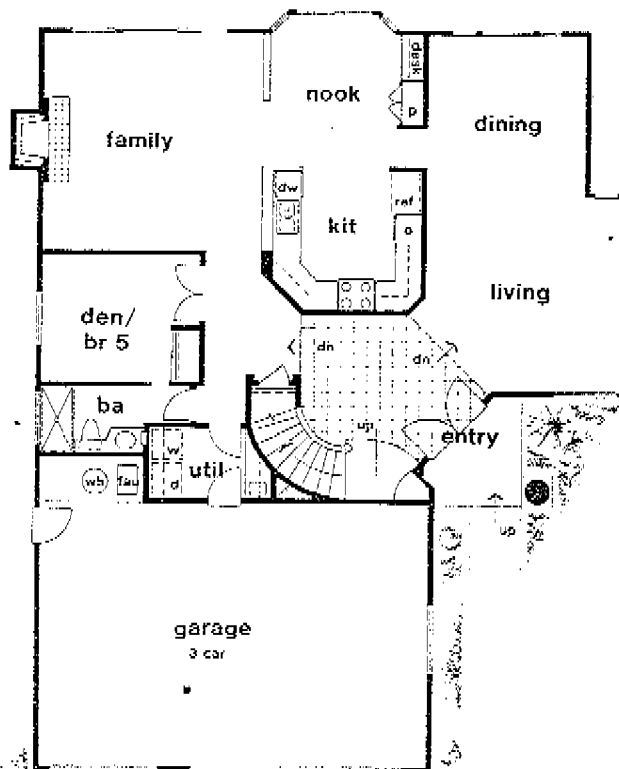

SYCAMORE CREEK

* A R B O R * S E R I E S *

The Sorrel

2300 square feet

4 bedrooms

3 baths

3 car garage

Upper Level

Lower Level

The Greenbriar

2600 square feet

4 bedrooms

Master retreat option

2 1/2 baths

3 car garage

Upper Level

Lower Level

The Larkspur

2850 square feet

4 bedrooms

Bonus room

3 baths

3 car garage

Upper Level

Lower Level