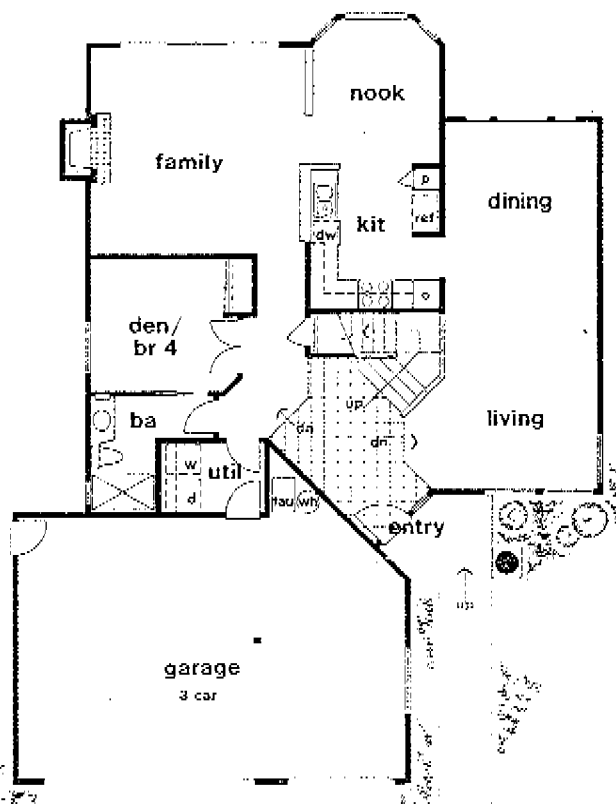

SYCAMORE CREEK

* A R B O R * S E R I E S *

The Sorrel

2300 square feet

4 bedrooms

3 baths

3 car garage

Upper Level

Lower Level

The Greenbriar

2600 square feet

4 bedrooms

Master retreat option

2 1/2 baths

3 car garage

Upper Level

Lower Level

The Larkspur

2850 square feet

4 bedrooms

Bonus room

3 baths

3 car garage

Upper Level

Lower Level