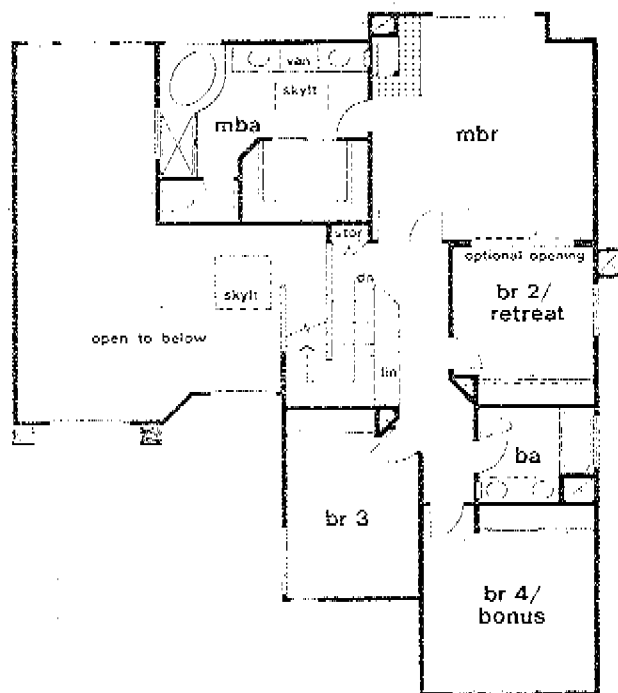

SYCAMORE CREEK

* A R B O R * S E R I E S *

The Sorrel

2300 square feet

4 bedrooms

3 baths

3 car garage

Upper Level

Lower Level

The Greenbriar

2600 square feet

4 bedrooms

Master retreat option

2 1/2 baths

3 car garage

Upper Level

Lower Level

The Larkspur

2850 square feet

4 bedrooms

Bonus room

3 baths

3 car garage

Upper Level

Lower Level