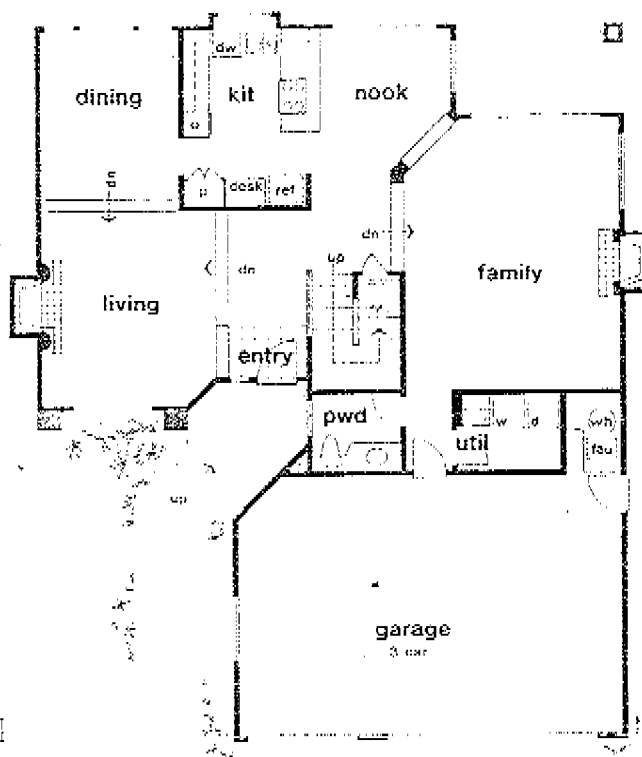

SYCAMORE CREEK

* A R B O R * S E R I E S *

The Sorrel

2300 square feet

4 bedrooms

3 baths

3 car garage

Upper Level

Lower Level

The Greenbriar

2600 square feet

4 bedrooms

Master retreat option

2 1/2 baths

3 car garage

Upper Level

Lower Level

The Larkspur

2850 square feet

4 bedrooms

Bonus room

3 baths

3 car garage

Upper Level

Lower Level