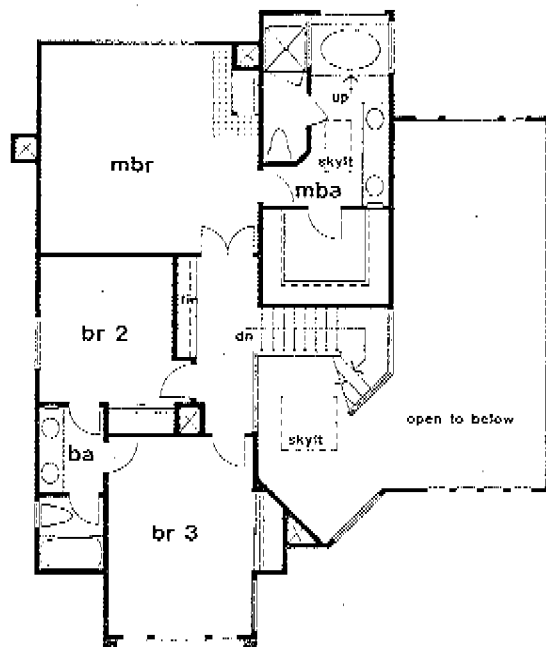

SYCAMORE CREEK

* A R B O R * S E R I E S *

The Sorrel

2300 square feet

4 bedrooms

3 baths

3 car garage

Upper Level

Lower Level

The Greenbriar

2600 square feet

4 bedrooms

Master retreat option

2 1/2 baths

3 car garage

Upper Level

Lower Level

The Larkspur

2850 square feet

4 bedrooms

Bonus room

3 baths

3 car garage

Upper Level

Lower Level