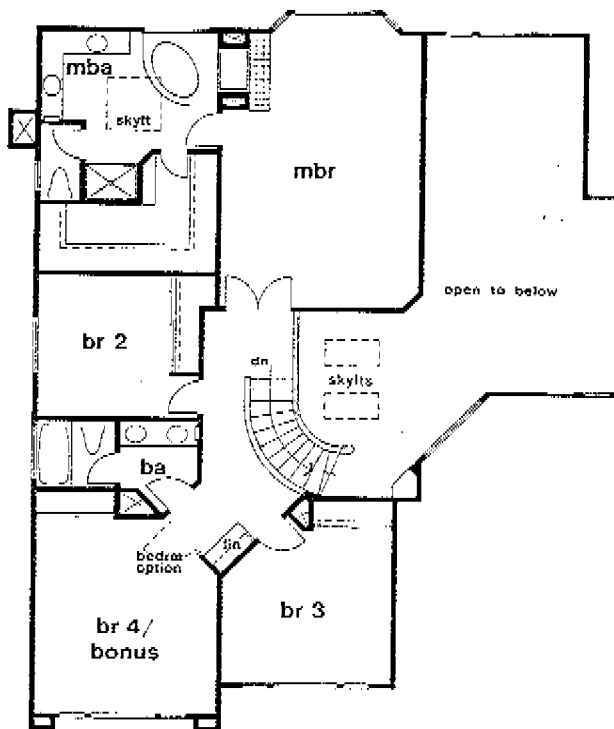

SYCAMORE CREEK

* A R B O R * S E R I E S *

The Sorrel

2300 square feet

4 bedrooms

3 baths

3 car garage

Upper Level

Lower Level

The Greenbriar

2600 square feet

4 bedrooms

Master retreat option

2 1/2 baths

3 car garage

Upper Level

Lower Level

The Larkspur

2850 square feet

4 bedrooms

Bonus room

3 baths

3 car garage

Upper Level

Lower Level