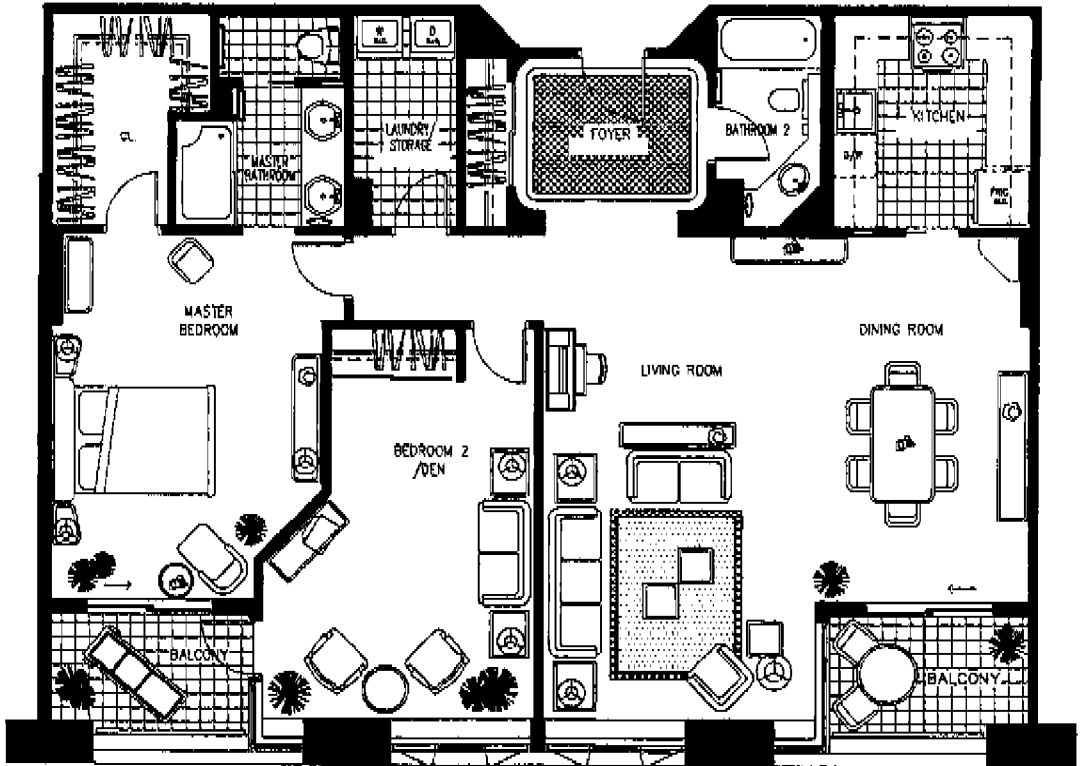

FLOOR PLANS

TWO BEDROOM & DEN RESIDENCE

1535 Sq. Ft. Seventeenth & Eighteenth Floor

ONE BEDROOM RESIDENCE

906 Sq. Ft. Seventh & Eighth Floor

ONE BEDROOM RESIDENCE

1055 Sq. Ft. Seventh & Eighth Floor

All measurements are approximate.

TWO BEDROOM RESIDENCE

*1200 Sq. Ft. Fourth to Sixth Floor,
Ninth to Sixteenth Floor*

TWO BEDROOM RESIDENCE

*1153 Sq. Ft. Fourth to Sixth Floor,
Ninth to Sixteenth Floor*

All measurements are approximate.

TWO BEDROOM RESIDENCE

1529 Sq. Ft. Seventeenth & Eighteenth Floor

TWO BEDROOM RESIDENCE

1226 Sq. Ft. Fourth to Sixth Floor, Ninth to Sixteenth Floor