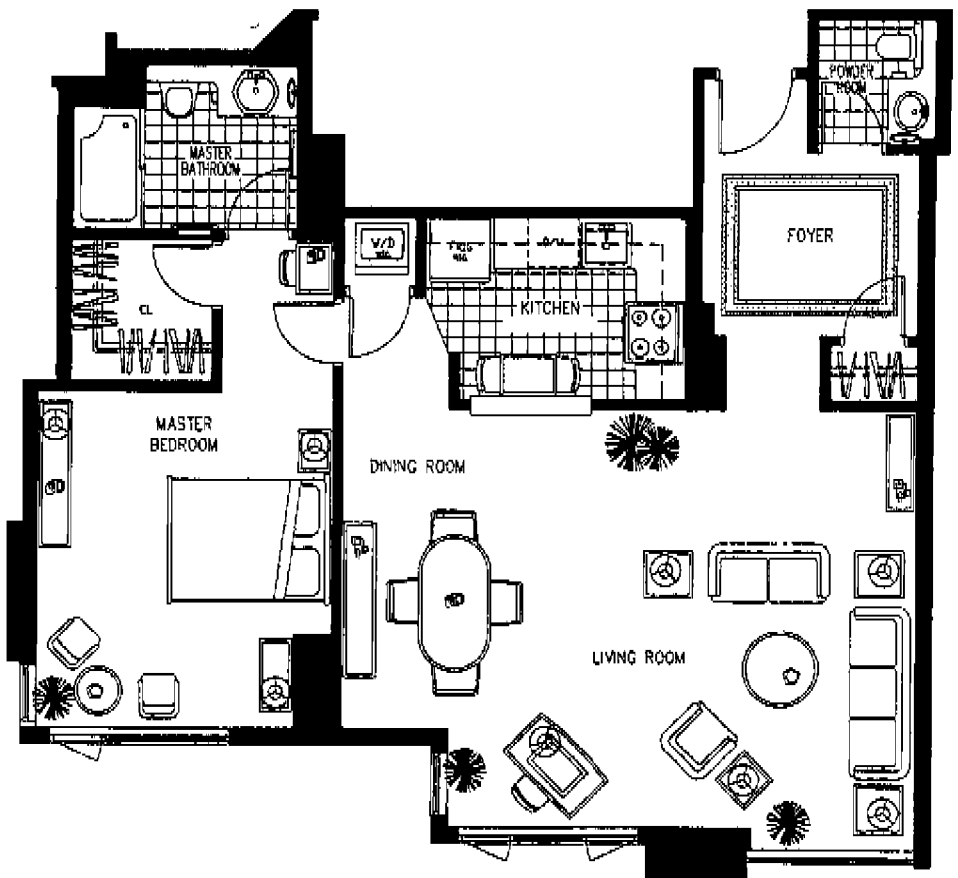

FLOOR PLANS

TWO BEDROOM & DEN RESIDENCE

1535 Sq. Ft. Seventeenth & Eighteenth Floor

ONE BEDROOM RESIDENCE

906 Sq. Ft. Seventh & Eighth Floor

ONE BEDROOM RESIDENCE

1055 Sq. Ft. Seventh & Eighth Floor

All measurements are approximate.

TWO BEDROOM RESIDENCE

*1200 Sq. Ft. Fourth to Sixth Floor,
Ninth to Sixteenth Floor*

TWO BEDROOM RESIDENCE

*1153 Sq. Ft. Fourth to Sixth Floor,
Ninth to Sixteenth Floor*

All measurements are approximate.

TWO BEDROOM RESIDENCE

1529 Sq. Ft. Seventeenth & Eighteenth Floor

TWO BEDROOM RESIDENCE

1226 Sq. Ft. Fourth to Sixth Floor, Ninth to Sixteenth Floor