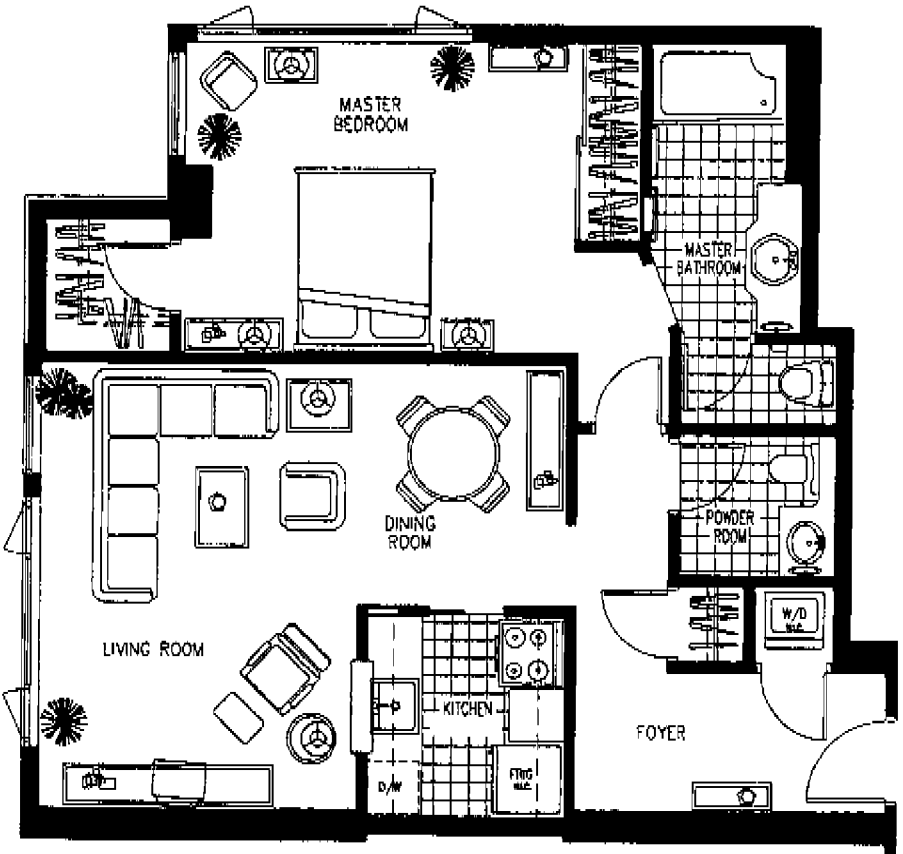

FLOOR PLANS

TWO BEDROOM & DEN RESIDENCE

1535 Sq. Ft. Seventeenth & Eighteenth Floor

ONE BEDROOM RESIDENCE

906 Sq. Ft. Seventh & Eighth Floor

ONE BEDROOM RESIDENCE

1055 Sq. Ft. Seventh & Eighth Floor

All measurements are approximate.

TWO BEDROOM RESIDENCE

*1200 Sq. Ft. Fourth to Sixth Floor,
Ninth to Sixteenth Floor*

TWO BEDROOM RESIDENCE

*1153 Sq. Ft. Fourth to Sixth Floor,
Ninth to Sixteenth Floor*

All measurements are approximate.

TWO BEDROOM RESIDENCE

1529 Sq. Ft. Seventeenth & Eighteenth Floor

TWO BEDROOM RESIDENCE

1226 Sq. Ft. Fourth to Sixth Floor, Ninth to Sixteenth Floor