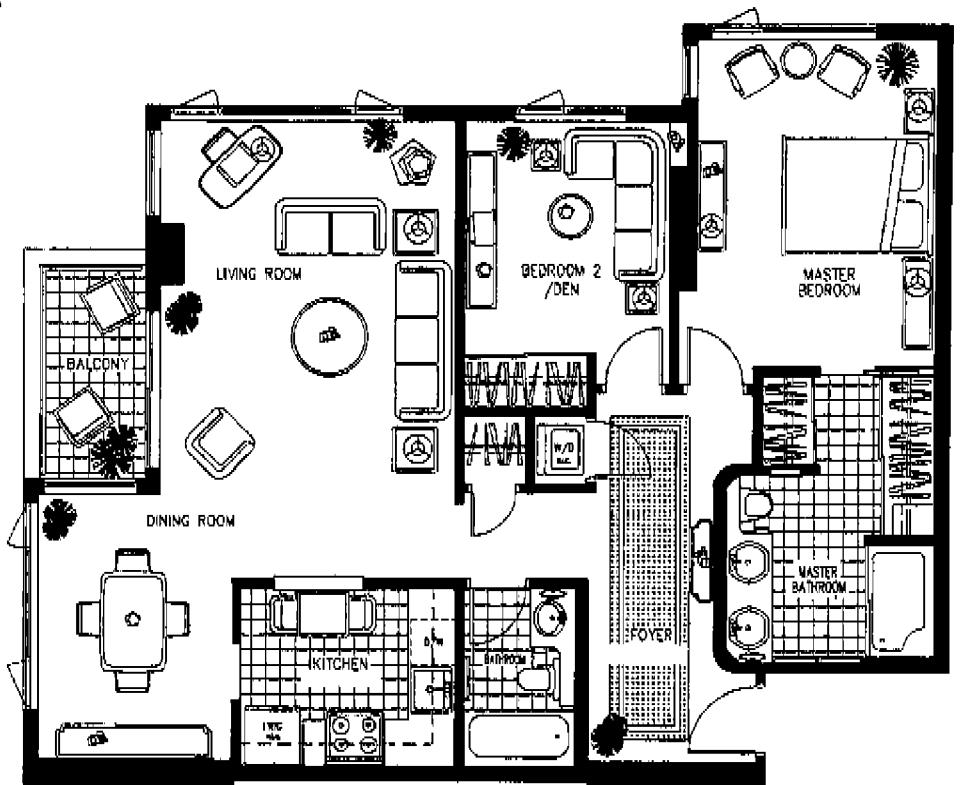

FLOOR PLANS

TWO BEDROOM & DEN RESIDENCE

1535 Sq. Ft. Seventeenth & Eighteenth Floor

ONE BEDROOM RESIDENCE

906 Sq. Ft. Seventh & Eighth Floor

ONE BEDROOM RESIDENCE

1055 Sq. Ft. Seventh & Eighth Floor

All measurements are approximate.

TWO BEDROOM RESIDENCE

*1200 Sq. Ft. Fourth to Sixth Floor,
Ninth to Sixteenth Floor*

TWO BEDROOM RESIDENCE

*1153 Sq. Ft. Fourth to Sixth Floor,
Ninth to Sixteenth Floor*

All measurements are approximate.

TWO BEDROOM RESIDENCE

1529 Sq. Ft. Seventeenth & Eighteenth Floor

TWO BEDROOM RESIDENCE

1226 Sq. Ft. Fourth to Sixth Floor, Ninth to Sixteenth Floor