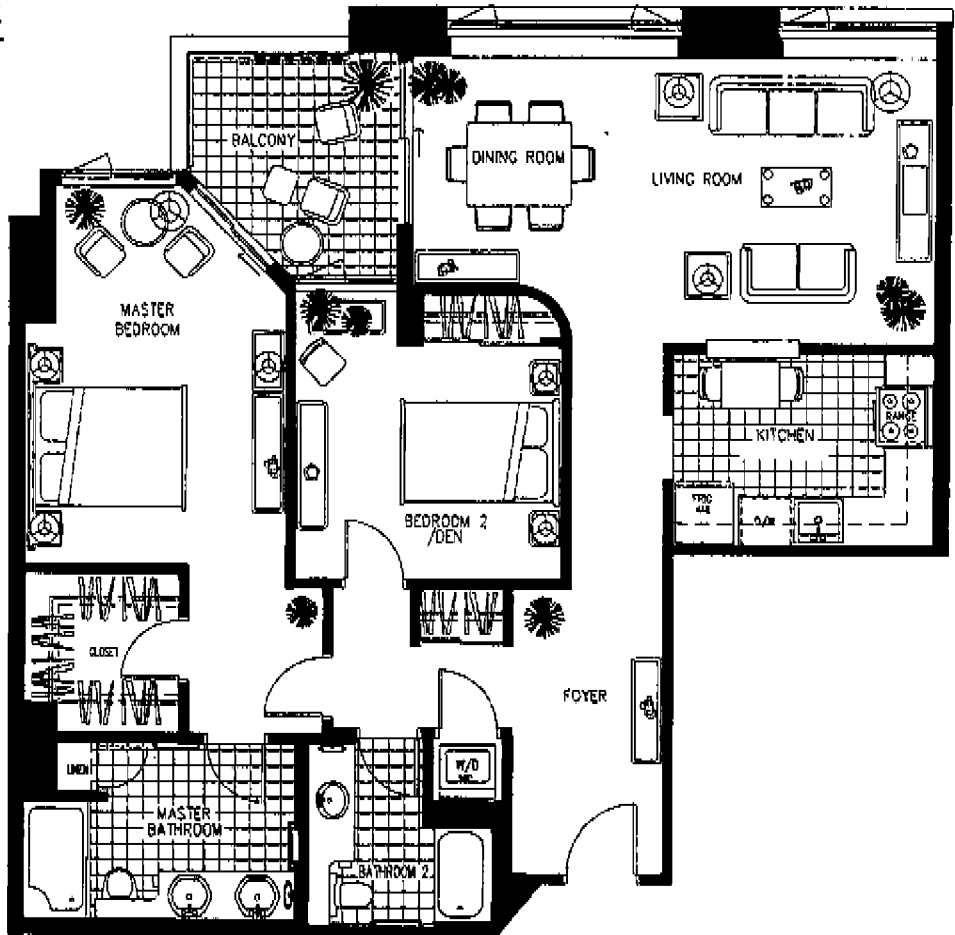

FLOOR PLANS

TWO BEDROOM & DEN RESIDENCE

1535 Sq. Ft. Seventeenth & Eighteenth Floor

ONE BEDROOM RESIDENCE

906 Sq. Ft. Seventh & Eighth Floor

ONE BEDROOM RESIDENCE

1055 Sq. Ft. Seventh & Eighth Floor

All measurements are approximate.

TWO BEDROOM RESIDENCE

*1200 Sq. Ft. Fourth to Sixth Floor,
Ninth to Sixteenth Floor*

TWO BEDROOM RESIDENCE

*1153 Sq. Ft. Fourth to Sixth Floor,
Ninth to Sixteenth Floor*

All measurements are approximate.

TWO BEDROOM RESIDENCE

1529 Sq. Ft. Seventeenth & Eighteenth Floor

TWO BEDROOM RESIDENCE

1226 Sq. Ft. Fourth to Sixth Floor, Ninth to Sixteenth Floor