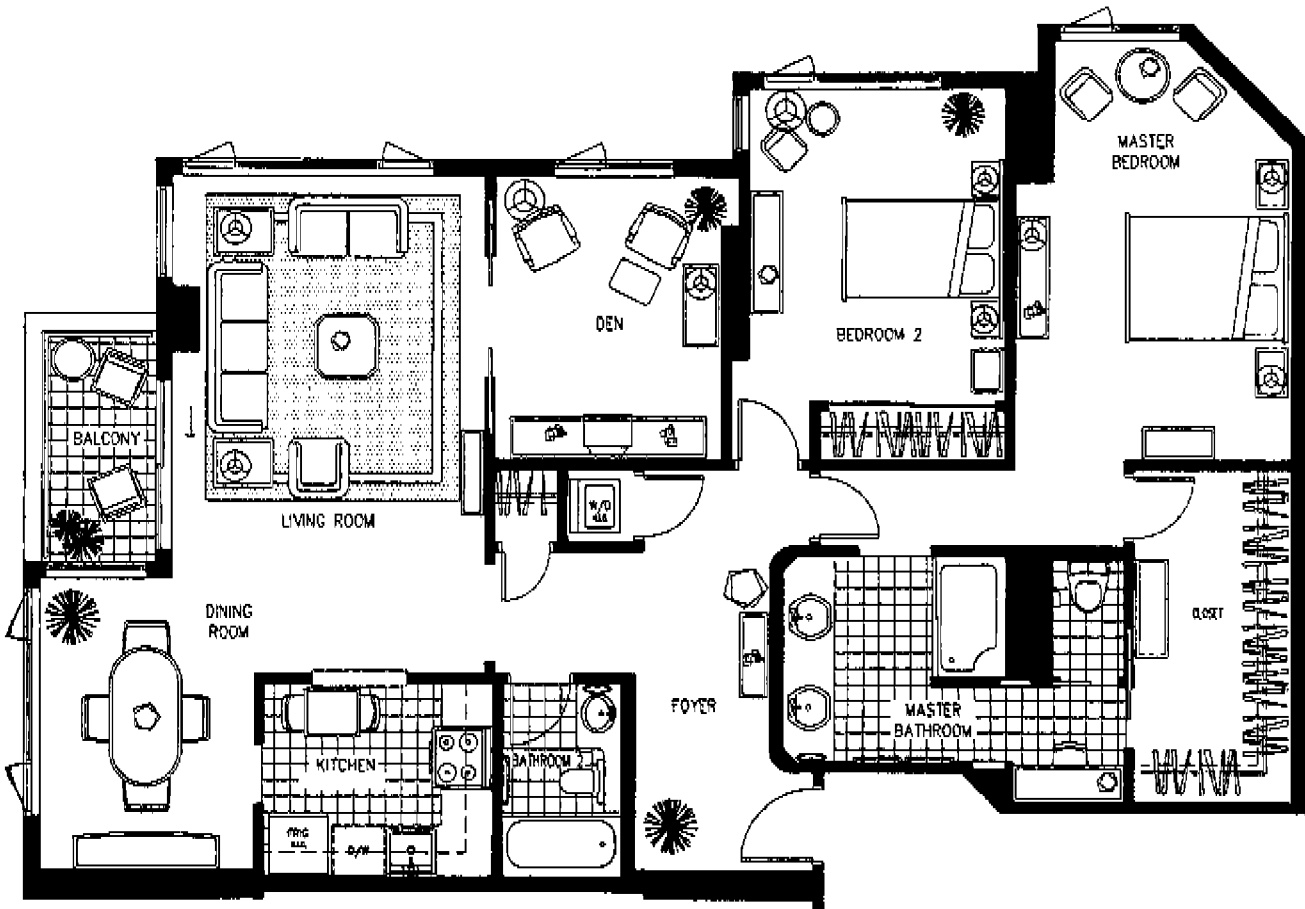

FLOOR PLANS

TWO BEDROOM & DEN RESIDENCE

1535 Sq. Ft. Seventeenth & Eighteenth Floor

ONE BEDROOM RESIDENCE

906 Sq. Ft. Seventh & Eighth Floor

ONE BEDROOM RESIDENCE

1055 Sq. Ft. Seventh & Eighth Floor

All measurements are approximate.

TWO BEDROOM RESIDENCE

*1200 Sq. Ft. Fourth to Sixth Floor,
Ninth to Sixteenth Floor*

TWO BEDROOM RESIDENCE

*1153 Sq. Ft. Fourth to Sixth Floor,
Ninth to Sixteenth Floor*

All measurements are approximate.

TWO BEDROOM RESIDENCE

1529 Sq. Ft. Seventeenth & Eighteenth Floor

TWO BEDROOM RESIDENCE

1226 Sq. Ft. Fourth to Sixth Floor, Ninth to Sixteenth Floor