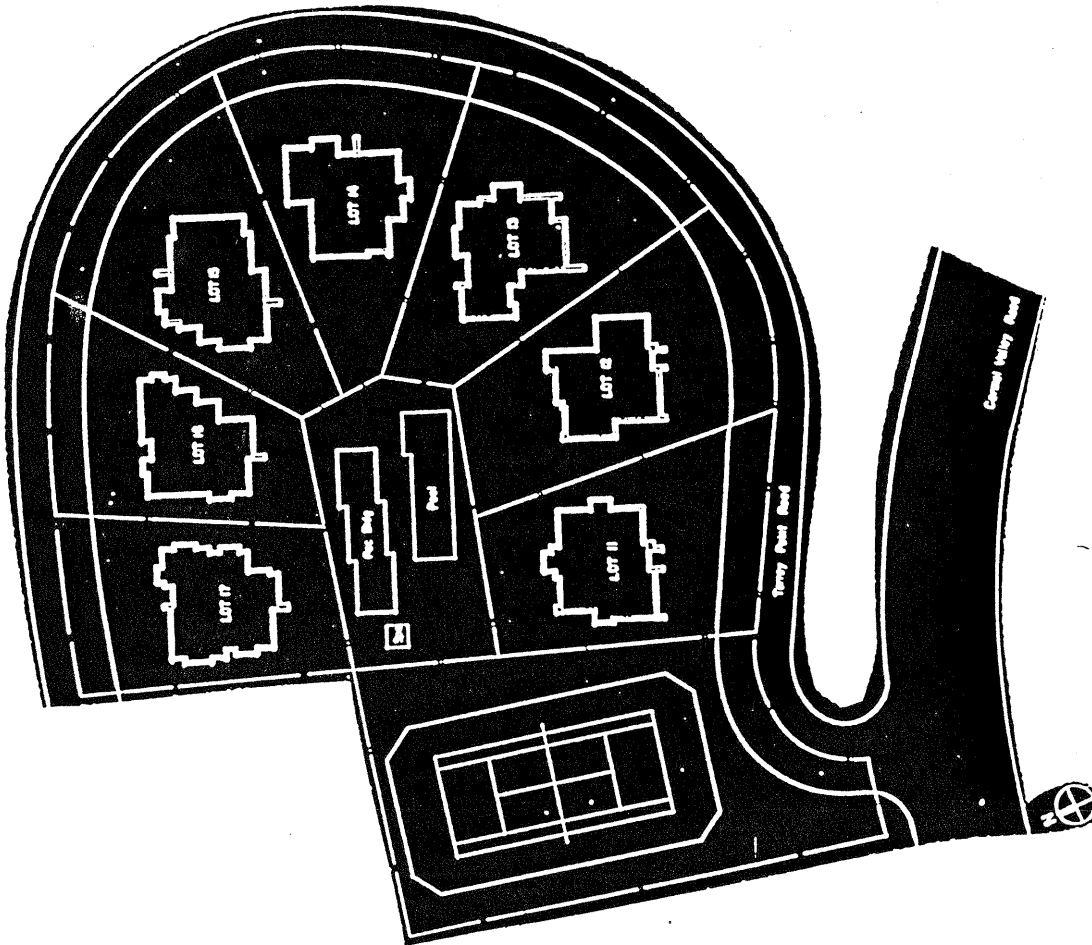

Torrey Point

in Del Mar

LOT	PROPOSED HOJSE DESIGN	SQ FT
11	4 BEDROOMS 3 BATHS	2705
12	3 BEDROOMS 3 BATHS	2435
13	3 BEDROOMS 3 1/2 BATHS	2500
14	3 BEDROOMS 2 1/2 BATHS	2080
15	3 BEDROOMS 4 1/2 BATHS DEN	2820
16	3 BEDROOMS 3 1/2 BATHS FAMILY ROOM	2380
17	3 BEDROOMS 3 BATHS	2510

TORREY POINT

Site Plan - B/T: TOP
 Caution: There may be additions or
 changes to these site plans