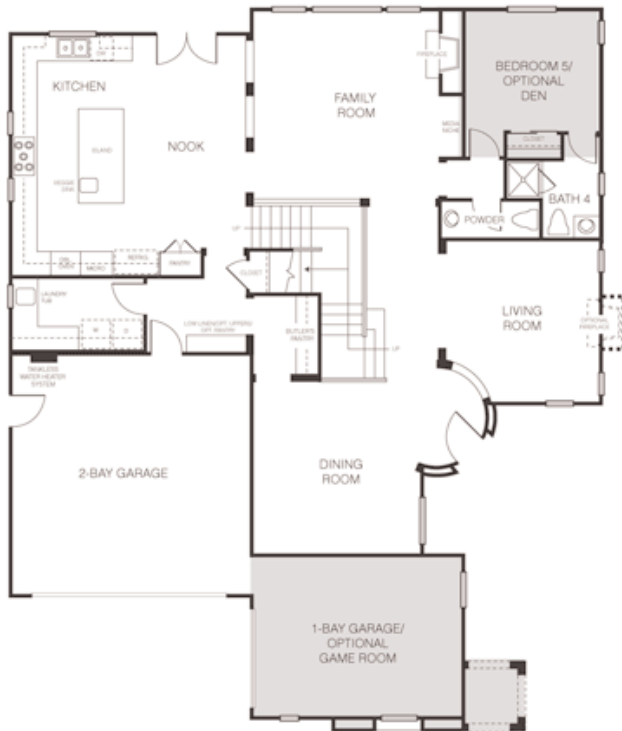

Villa Francesca  
Plan One  
Approx. 3,552 - 3,812 sq ft

**TRAVATA**

Plan One

3,552 Sq. Ft.

4 Bedrooms

4½ Bathrooms

3-Car Garage

First story

Room options

Second story

Villa Molino  
Plan Two

Approx. 3,676 - 3,877 sq ft

**TRAVATA**

Plan Two

3,676 Sq. Ft.

5 Bedrooms

4½ Bathrooms

3-Car Garage

First story

Room options

Second story

Villa Alessar  
Plan Three

Approx. 3,726 - 3,976 sq ft

**TRAVATA**

Plan Three

3,726 Sq. Ft.

5 Bedrooms

4½ Bathrooms

2-Car Garage

First story

Room options

Second story