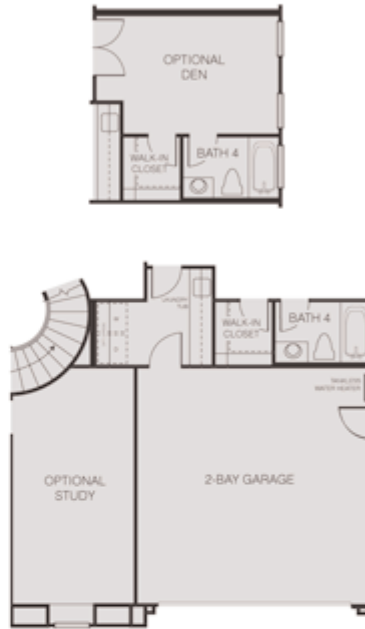

Villa Francesca  
Plan One  
Approx. 3,552 - 3,812 sq ft

**TRAVATA**

Plan One

3,552 Sq. Ft.

4 Bedrooms

4½ Bathrooms

3-Car Garage

First story

Room options

Second story

Villa Molino  
Plan Two

Approx. 3,676 - 3,877 sq ft

**TRAVATA**

Plan Two

3,676 Sq. Ft.

5 Bedrooms

4½ Bathrooms

3-Car Garage

First story

Room options

Second story

Villa Alessar  
Plan Three

Approx. 3,726 - 3,976 sq ft

**TRAVATA**

Plan Three

3,726 Sq. Ft.

5 Bedrooms

4½ Bathrooms

2-Car Garage

First story

Room options

Second story