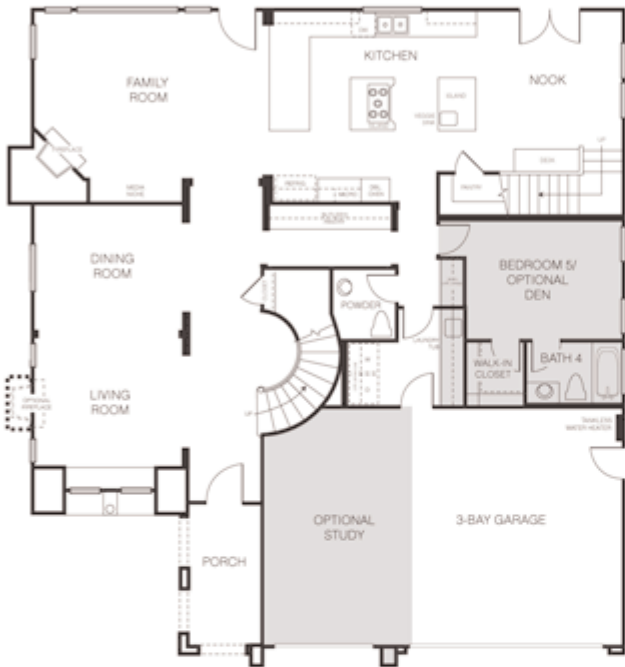

Villa Francesca  
Plan One  
Approx. 3,552 - 3,812 sq ft

**TRAVATA**

Plan One

3,552 Sq. Ft.

4 Bedrooms

4½ Bathrooms

3-Car Garage

First story

Room options

Second story

Villa Molino  
Plan Two

Approx. 3,676 - 3,877 sq ft

**TRAVATA**

Plan Two

3,676 Sq. Ft.

5 Bedrooms

4½ Bathrooms

3-Car Garage

First story

Room options

Second story

Villa Alessar  
Plan Three

Approx. 3,726 - 3,976 sq ft

**TRAVATA**

Plan Three

3,726 Sq. Ft.

5 Bedrooms

4½ Bathrooms

2-Car Garage

First story

Room options

Second story