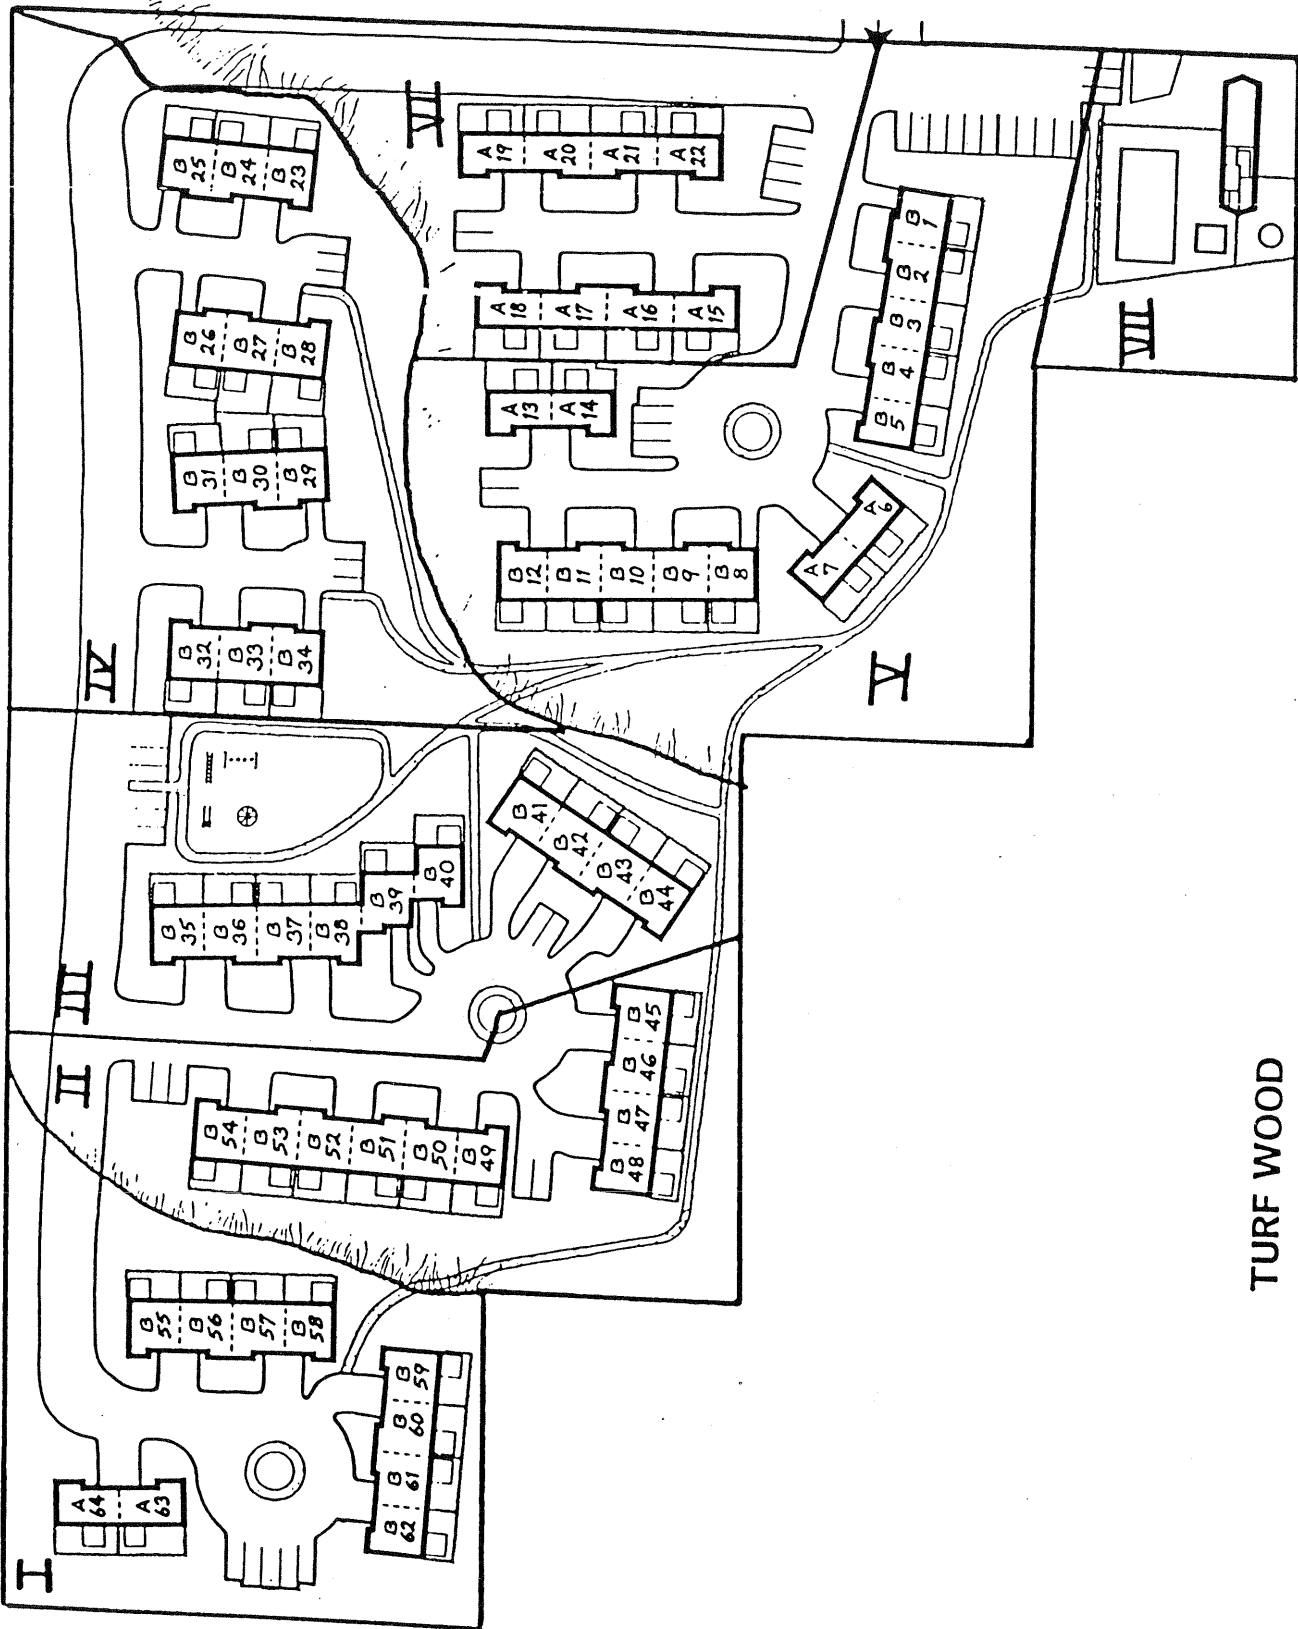

Turf Wood

in Solana Beach

SECOND FLOOR PLAN

FIRST FLOOR PLAN

TURF WOOD
Model: PLAN B
Area: 1753 B/T Code: TW
Approximate SQ/FT: ? (1250?)

TURF WOOD
Model: PLAN A
Area: 1753 B/T Code: TW
Approximate SQ/FT: ?

TURF WOOD

Site Plan - B/T: TW
Caution: There may be additions or changes to these site plans