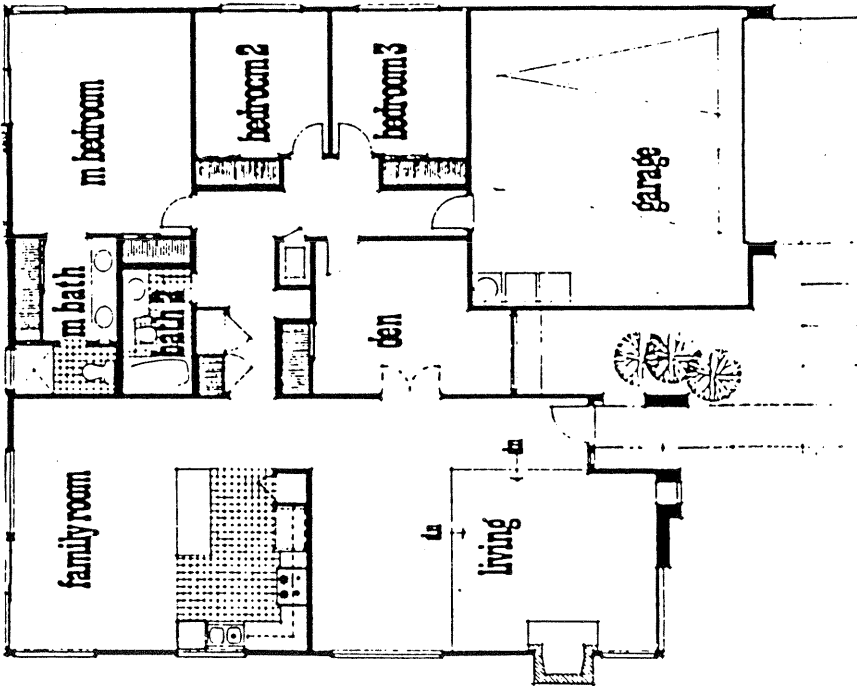

Villanitas

in Encinitas

VILLANITAS

Model: 1-LA CASITA

Area: 1246 B/T Code: VIL

Approximate SQ/FT: ?

VILLANITAS

Model: 2-LA CASA LINDA

Area: 1246 B/T Code: VIL

Approximate SQ/FT: ?

VILLANITAS

Model: 3-LA CASA FAMILIAR

Area: 1246 B/T Code: VIL

Approximate SQ/FT: ?

VILLANITAS

Model: 4-LA CASA GRANDE

Area: 1246 B/T Code: VIL

Approximate SQ/FT: ?

VILLANITAS

Model: PLAN 5

Area: 1246 B/T Code: VIL

Approximate SQ/FT: ?