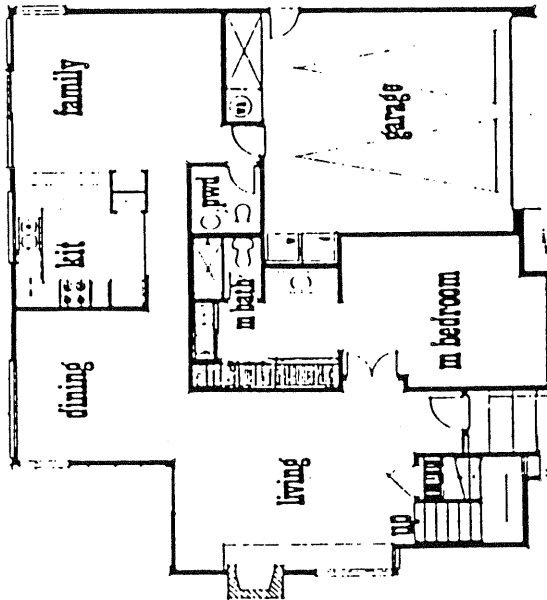

New Villanitas
in Encinitas

VILLANITAS, NEW
 Model: PLAN 3
 Area: 1246 B/T Code: VLN
 Approximate SQ/FT: 1770

VILLANITAS, NEW
 Model: PLAN 2
 Area: 1246 B/T Code: VLN
 Approximate SQ/FT: 1424

VILLANITAS, NEW
 Model: FLAN 5
 Area: 1246 B/T Code: VLN
 Approximate SQ/FT: 2317

VILLANITAS, NEW
 Model: PLAN 4
 Area: 1246 B/T Code: VLN
 Approximate SQ/FT: 2175

VILLANITAS, NEW

Site Plan - B/T: VLN
 Caution: There may be additions or changes to these site plans

VILLANITAS, NEW

Model: PLAN 6
 Area: 1246 B/T Code: VLN
 Approximate SQ/FT: 2255