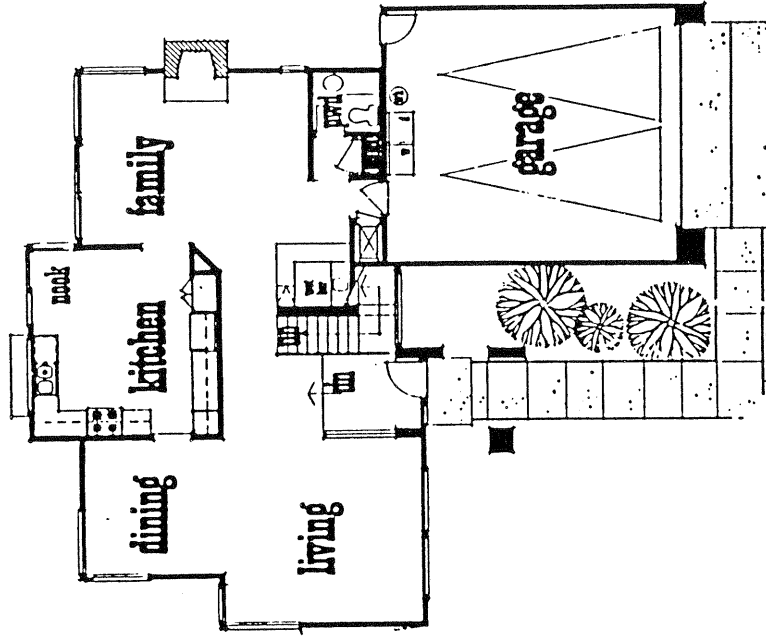

New Villanitas
in Encinitas

VILLANITAS, NEW
 Model: PLAN 3
 Area: 1246 B/T Code: VLN
 Approximate SQ/FT: 1770

VILLANITAS, NEW
 Model: PLAN 2
 Area: 1246 B/T Code: VLN
 Approximate SQ/FT: 1424

VILLANITAS, NEW
 Model: FLAN 5
 Area: 1246 B/T Code: VLN
 Approximate SQ/FT: 2317

VILLANITAS, NEW
 Model: PLAN 4
 Area: 1246 B/T Code: VLN
 Approximate SQ/FT: 2175

VILLANITAS, NEW

Site Plan - B/T: VLN
 Caution: There may be additions or changes to these site plans

VILLANITAS, NEW

Model: PLAN 6
 Area: 1246 B/T Code: VLN
 Approximate SQ/FT: 2255