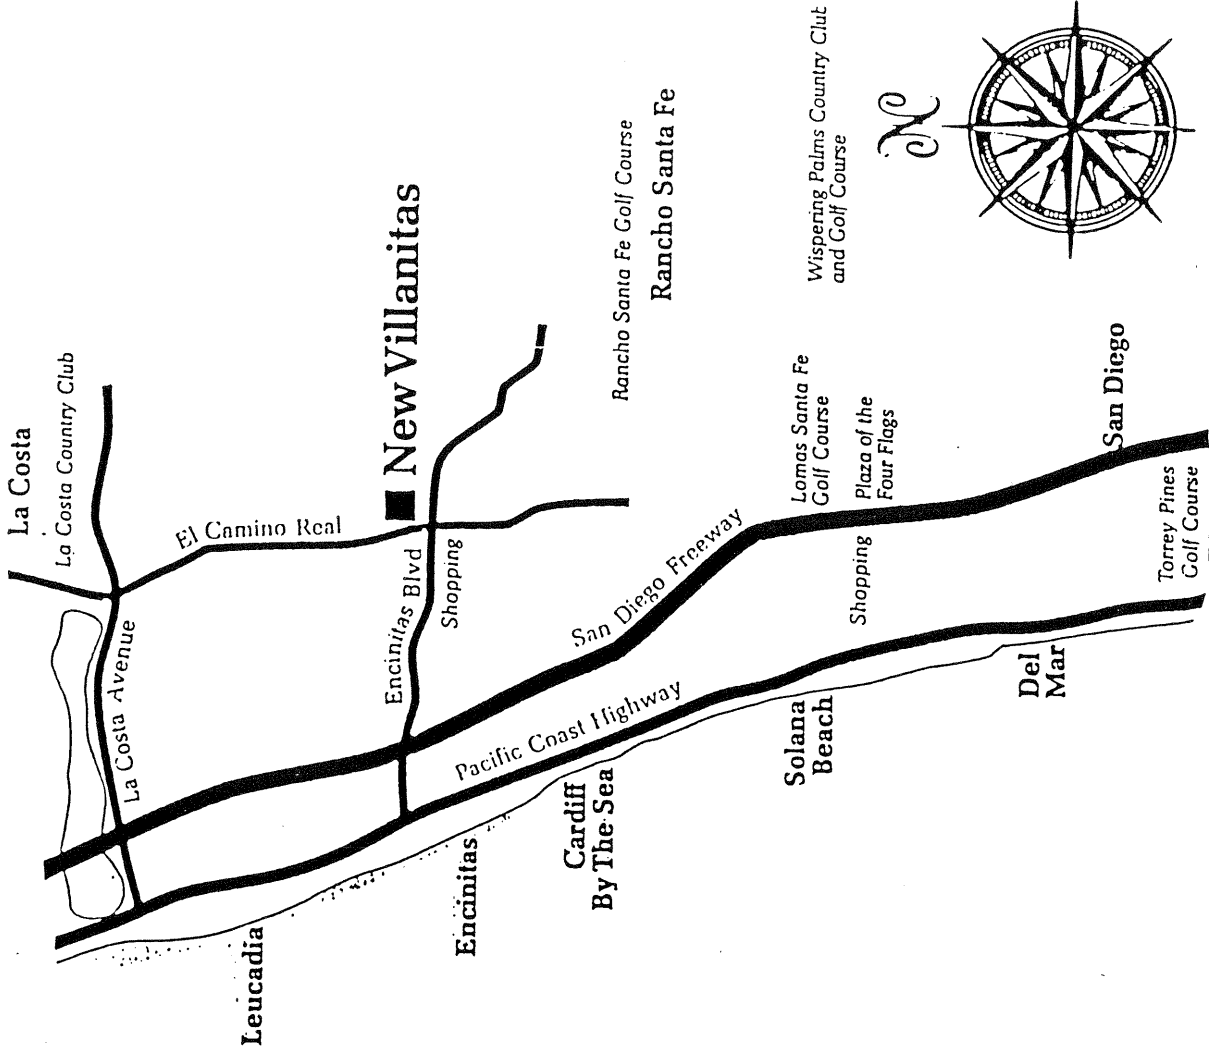

New Villanitas
in Encinitas

VILLANITAS, NEW
 Model: PLAN 3
 Area: 1246 B/T Code: VLN
 Approximate SQ/FT: 1770

VILLANITAS, NEW
 Model: PLAN 2
 Area: 1246 B/T Code: VLN
 Approximate SQ/FT: 1424

VILLANITAS, NEW
 Model: FLAN 5
 Area: 1246 B/T Code: VLN
 Approximate SQ/FT: 2317

VILLANITAS, NEW
 Model: PLAN 4
 Area: 1246 B/T Code: VLN
 Approximate SQ/FT: 2175

VILLANITAS, NEW

Site Plan - B/T: VLN
 Caution: There may be additions or changes to these site plans

VILLANITAS, NEW

Model: PLAN 6
 Area: 1246 B/T Code: VLN
 Approximate SQ/FT: 2255