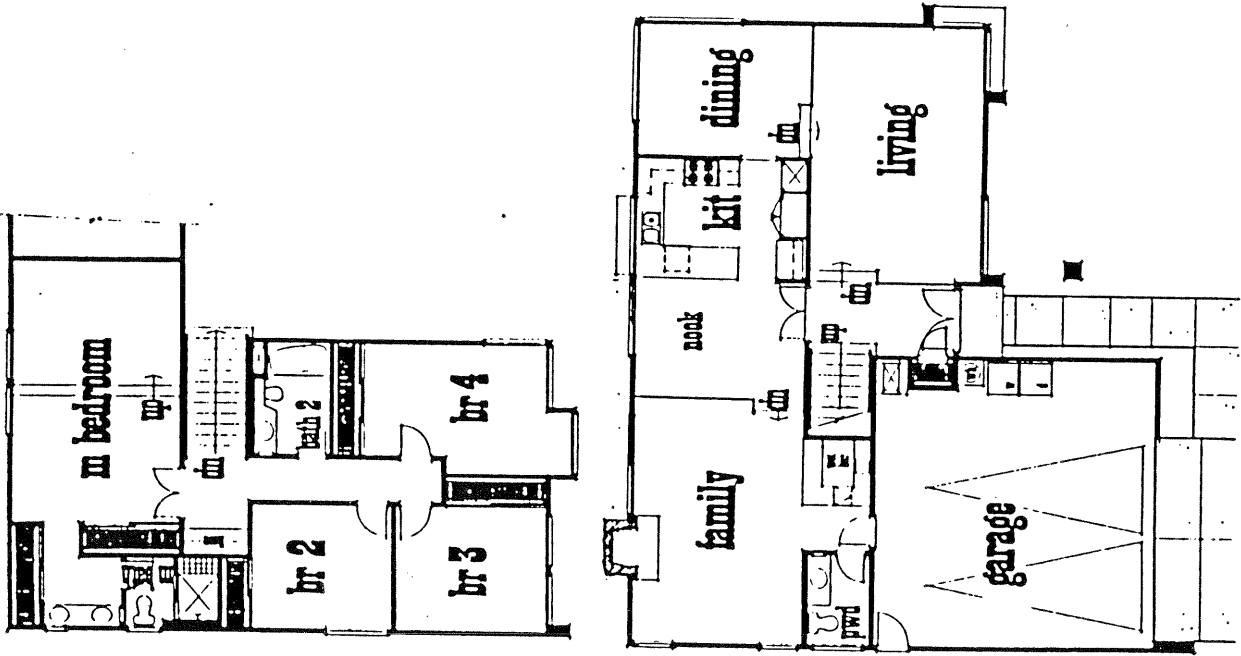

New Villanitas
in Encinitas

VILLANITAS, NEW
 Model: PLAN 3
 Area: 1246 B/T Code: VLN
 Approximate SQ/FT: 1770

VILLANITAS, NEW
 Model: PLAN 2
 Area: 1246 B/T Code: VLN
 Approximate SQ/FT: 1424

VILLANITAS, NEW
 Model: FLAN 5
 Area: 1246 B/T Code: VLN
 Approximate SQ/FT: 2317

VILLANITAS, NEW
 Model: PLAN 4
 Area: 1246 B/T Code: VLN
 Approximate SQ/FT: 2175

VILLANITAS, NEW

Site Plan - B/T: VLN
 Caution: There may be additions or changes to these site plans

VILLANITAS, NEW

Model: PLAN 6
 Area: 1246 B/T Code: VLN
 Approximate SQ/FT: 2255