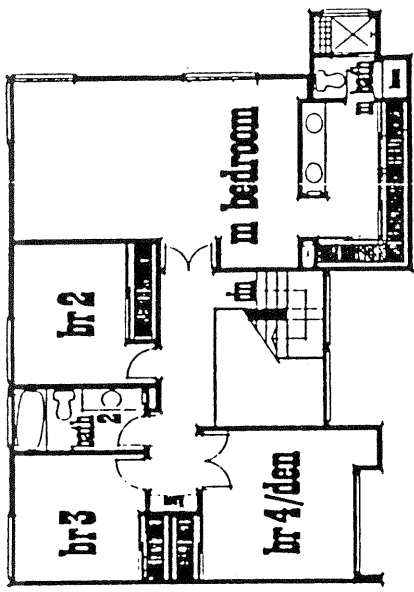

New Villanitas
in Encinitas

VILLANITAS, NEW
 Model: PLAN 3
 Area: 1246 B/T Code: VLN
 Approximate SQ/FT: 1770

VILLANITAS, NEW
 Model: PLAN 2
 Area: 1246 B/T Code: VLN
 Approximate SQ/FT: 1424

VILLANITAS, NEW
 Model: FLAN 5
 Area: 1246 B/T Code: VLN
 Approximate SQ/FT: 2317

VILLANITAS, NEW
 Model: PLAN 4
 Area: 1246 B/T Code: VLN
 Approximate SQ/FT: 2175

VILLANITAS, NEW

Site Plan - B/T: VLN
 Caution: There may be additions or changes to these site plans

VILLANITAS, NEW

Model: PLAN 6
 Area: 1246 B/T Code: VLN
 Approximate SQ/FT: 2255