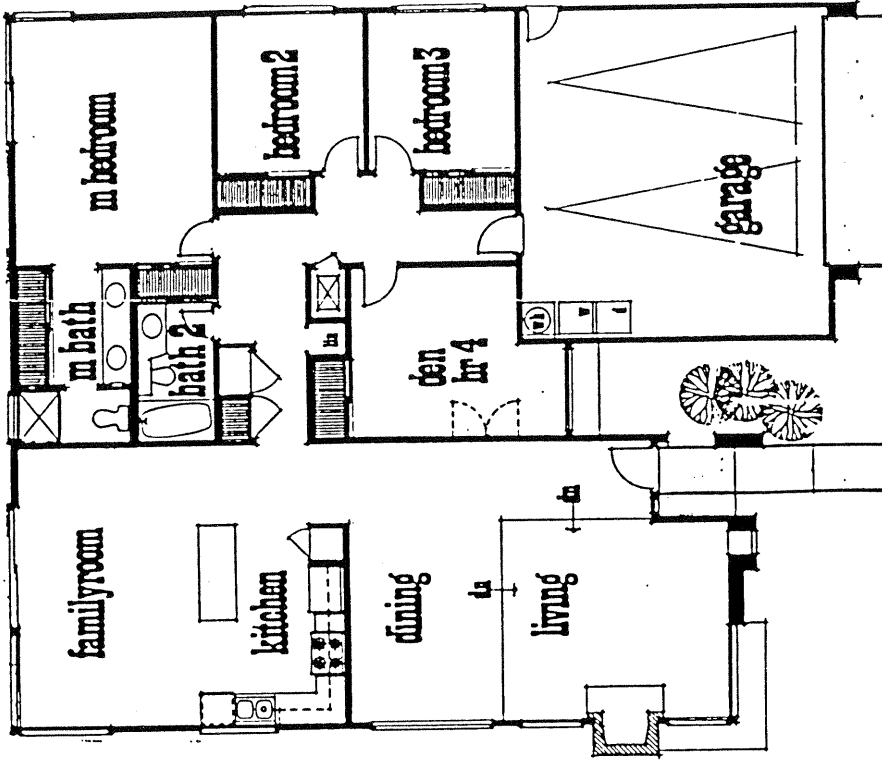

New Villanitas
in Encinitas

VILLANITAS, NEW
 Model: PLAN 3
 Area: 1246 B/T Code: VLN
 Approximate SQ/FT: 1770

VILLANITAS, NEW
 Model: PLAN 2
 Area: 1246 B/T Code: VLN
 Approximate SQ/FT: 1424

VILLANITAS, NEW
 Model: FLAN 5
 Area: 1246 B/T Code: VLN
 Approximate SQ/FT: 2317

VILLANITAS, NEW
 Model: PLAN 4
 Area: 1246 B/T Code: VLN
 Approximate SQ/FT: 2175

VILLANITAS, NEW

Site Plan - B/T: VLN
 Caution: There may be additions or changes to these site plans

VILLANITAS, NEW

Model: PLAN 6
 Area: 1246 B/T Code: VLN
 Approximate SQ/FT: 2255