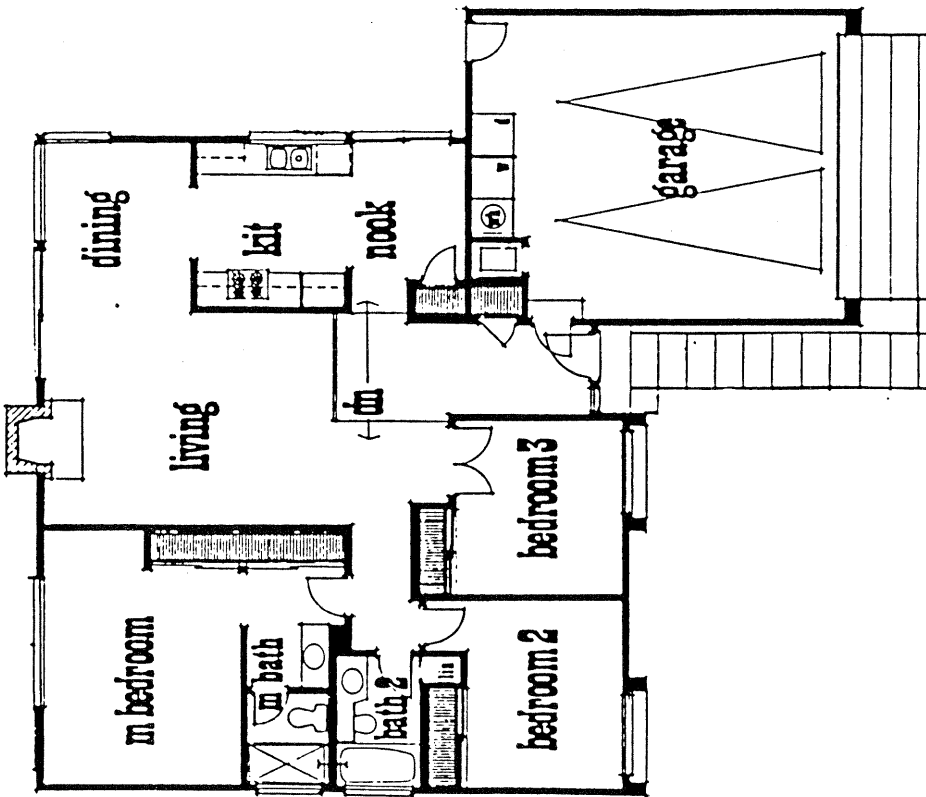

New Villanitas
in Encinitas

VILLANITAS, NEW
 Model: PLAN 3
 Area: 1246 B/T Code: VLN
 Approximate SQ/FT: 1770

VILLANITAS, NEW
 Model: PLAN 2
 Area: 1246 B/T Code: VLN
 Approximate SQ/FT: 1424

VILLANITAS, NEW
 Model: FLAN 5
 Area: 1246 B/T Code: VLN
 Approximate SQ/FT: 2317

VILLANITAS, NEW
 Model: PLAN 4
 Area: 1246 B/T Code: VLN
 Approximate SQ/FT: 2175

VILLANITAS, NEW

Site Plan - B/T: VLN
 Caution: There may be additions or changes to these site plans

VILLANITAS, NEW

Model: PLAN 6
 Area: 1246 B/T Code: VLN
 Approximate SQ/FT: 2255