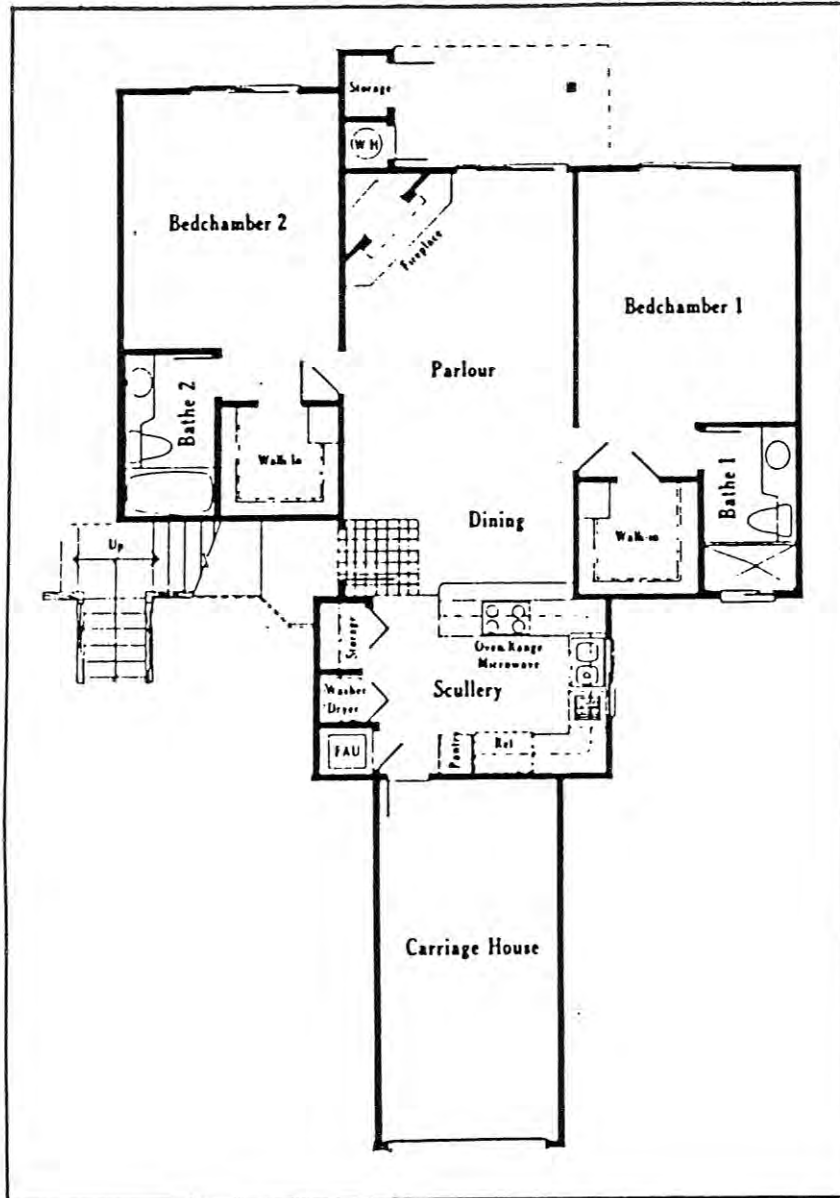

WEST HAMPTON COVE
Model: A-PRUDENCE ISLAND
Area: 1246 *B/T Code:* WHC
Approximate SQ/FT: 882

WEST HAMPTON COVE
Model: B-NANTUCKET
Area: 1246 *B/T Code:* WHC
Approximate SQ/FT: 951

WEST HAMPTON COVE
Model: D-MARTHAS VINEYARD
Area: 1246 B/T Code: WHC
Approximate SQ/FT: 1123

WEST HAMPTON COVE
Model: C-GULL ISLAND
Area: 1246 B/T Code: WHC
Approximate SQ/FT: 980

WEST HAMPTON COVE

Model: E-SOUTH MARSH ISLE

Area: 1246 B/T Code: WHC

Approximate SQ/FT: 1020

WEST HAMPTON COVE

Site Plan - B/T: WHC