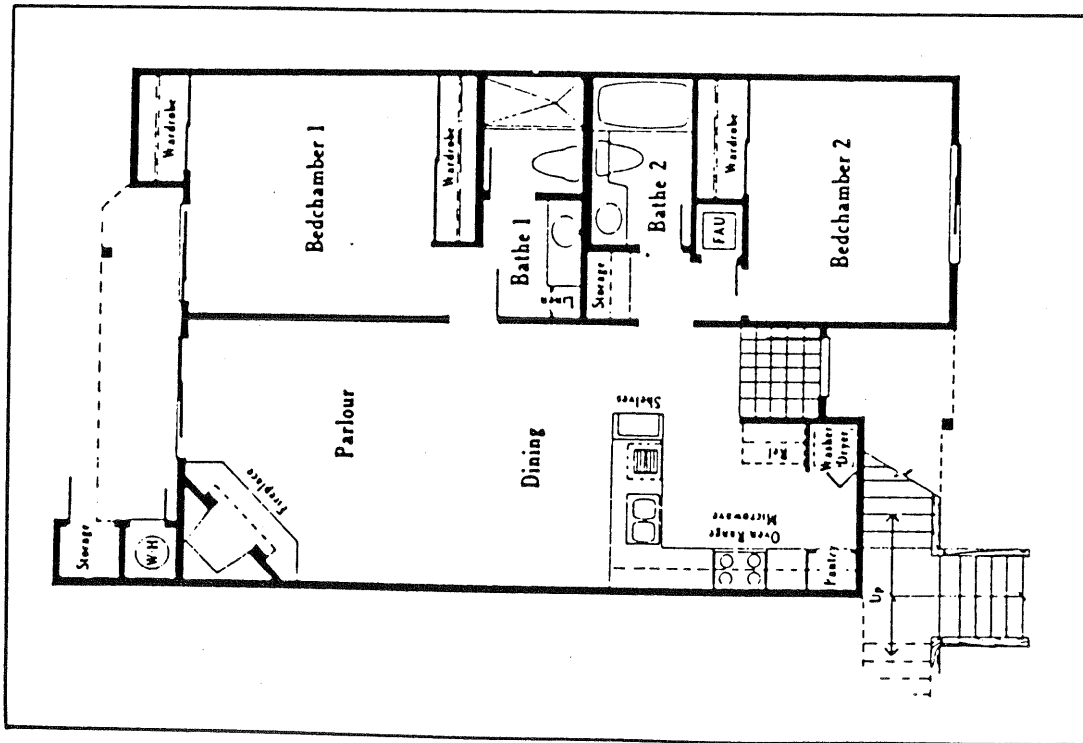

WEST HAMPTON COVE
Model: A-PRUDENCE ISLAND
Area: 1246 *B/T Code:* WHC
Approximate SQ/FT: 882

WEST HAMPTON COVE
Model: B-NANTUCKET
Area: 1246 *B/T Code:* WHC
Approximate SQ/FT: 951

WEST HAMPTON COVE
Model: D-MARTHAS VINEYARD
Area: 1246 B/T Code: WHC
Approximate SQ/FT: 1123

WEST HAMPTON COVE
Model: C-GULL ISLAND
Area: 1246 B/T Code: WHC
Approximate SQ/FT: 980

WEST HAMPTON COVE

Model: E-SOUTH MARSH ISLE

Area: 1246 B/T Code: WHC

Approximate SQ/FT: 1020

WEST HAMPTON COVE

Site Plan - B/T: WHC