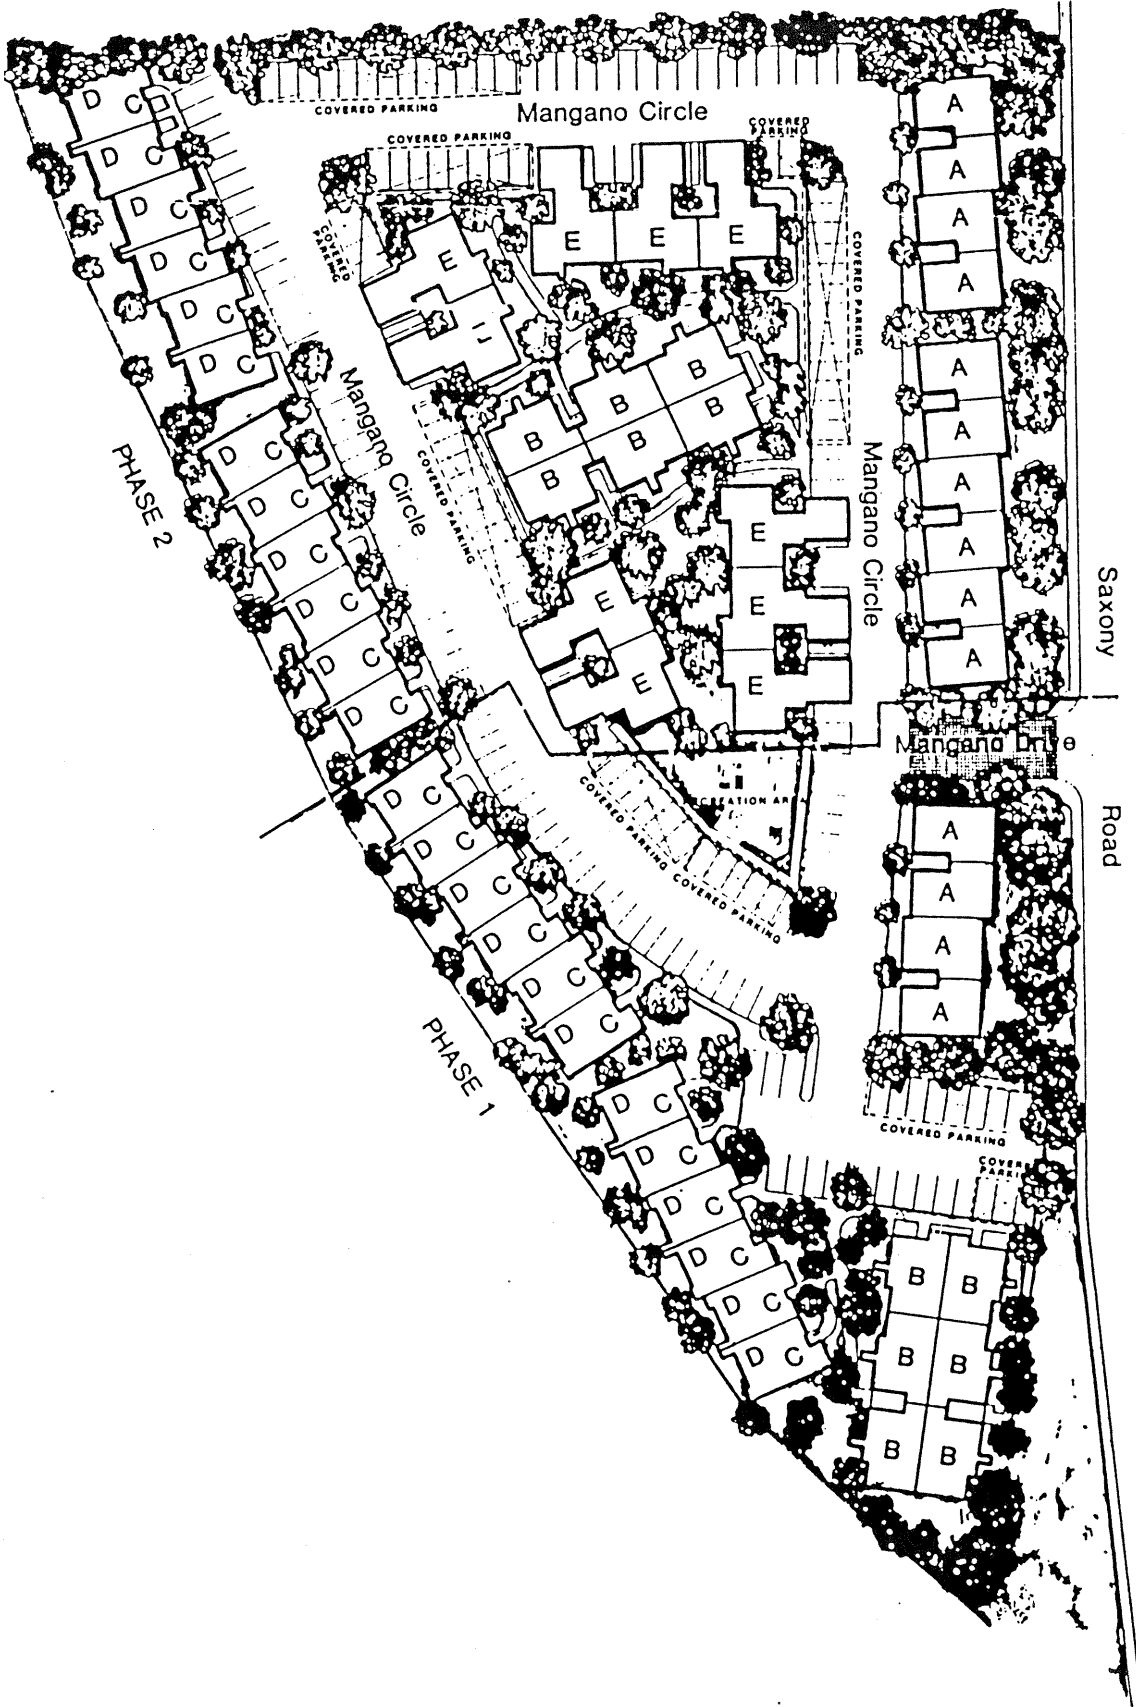

WEST HAMPTON COVE
Model: A-PRUDENCE ISLAND
Area: 1246 *B/T Code:* WHC
Approximate SQ/FT: 882

WEST HAMPTON COVE
Model: B-NANTUCKET
Area: 1246 *B/T Code:* WHC
Approximate SQ/FT: 951

WEST HAMPTON COVE
Model: D-MARTHAS VINEYARD
Area: 1246 B/T Code: WHC
Approximate SQ/FT: 1123

WEST HAMPTON COVE
Model: C-GULL ISLAND
Area: 1246 B/T Code: WHC
Approximate SQ/FT: 980

WEST HAMPTON COVE

Model: E-SOUTH MARSH ISLE

Area: 1246 B/T Code: WHC

Approximate SQ/FT: 1020

WEST HAMPTON COVE

Site Plan - B/T: WHC

Caution: There may be additions or changes to these site plans