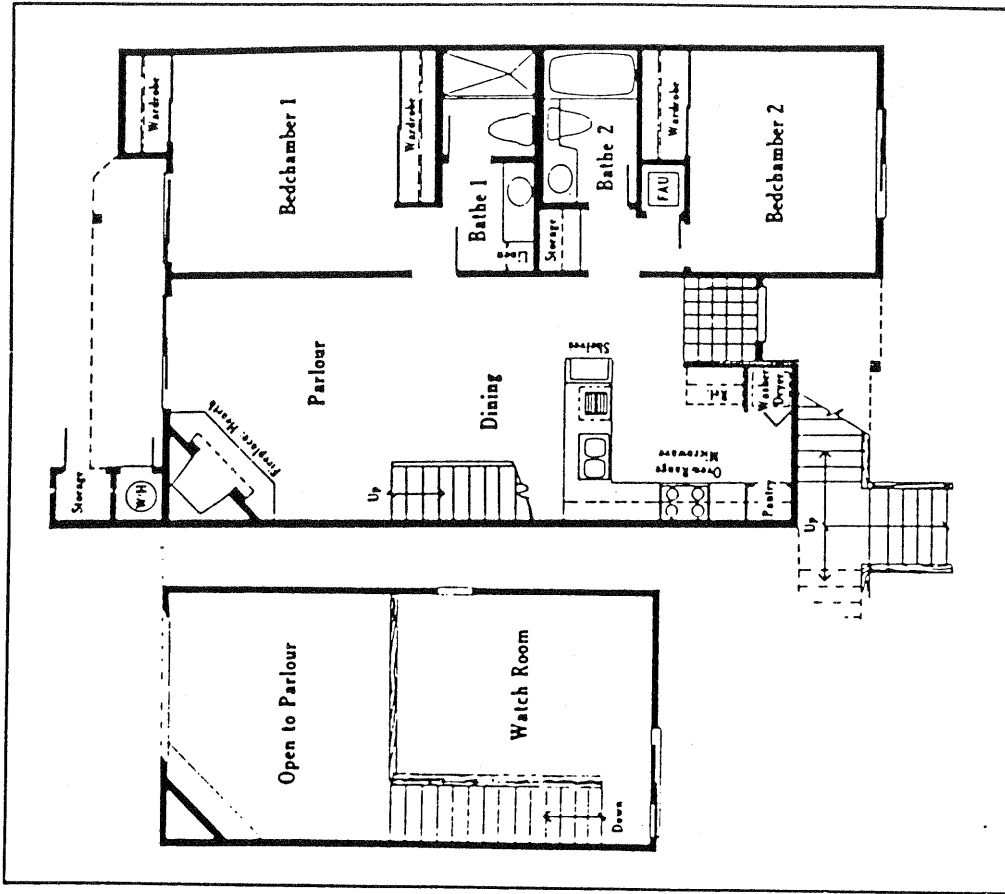

WEST HAMPTON COVE
Model: A-PRUDENCE ISLAND
Area: 1246 *B/T Code:* WHC
Approximate SQ/FT: 882

WEST HAMPTON COVE
Model: B-NANTUCKET
Area: 1246 *B/T Code:* WHC
Approximate SQ/FT: 951

WEST HAMPTON COVE
Model: D-MARTHAS VINEYARD
Area: 1246 B/T Code: WHC
Approximate SQ/FT: 1123

WEST HAMPTON COVE
Model: C-GULL ISLAND
Area: 1246 B/T Code: WHC
Approximate SQ/FT: 980

WEST HAMPTON COVE

Model: E-SOUTH MARSH ISLE

Area: 1246 B/T Code: WHC

Approximate SQ/FT: 1020

WEST HAMPTON COVE

Site Plan - B/T: WHC